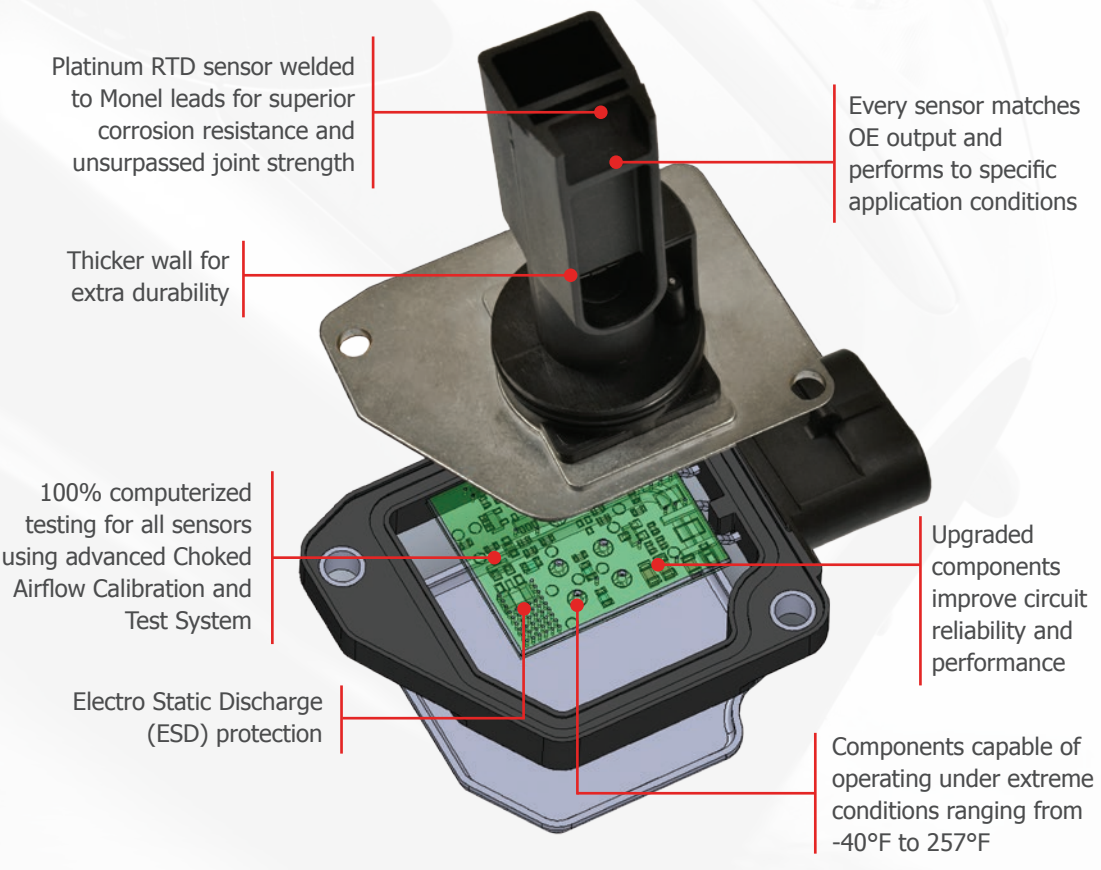

NEW Mass Air Flow (MAF) Sensors

The Mass Air Flow (MAF) sensor measures the amount of airflow entering the intake manifold and must communicate clearly with the Engine Control Module (ECM). To ensure accurate airflow, precise performance, and longer service life, Standard® and Intermotor® offer a line of **100% NEW, never remanufactured, MAF Sensors**. All SMP-manufactured MAF Sensors are engineered and built in our vertically integrated TS16949-certified facility in Orlando, FL.

NEW
NOT
REMAN

Our Choked Air Flow Calibration and Test System ensures precise mass airflow output to match the OE so you can install Standard® and Intermotor® **NEW** MAF Sensors with confidence. As a result, our Sensors match the OE output precisely, and perform flawlessly under all operating conditions, every time.

140+
SKUs

Standard® and Intermotor® offer more than 140 **NEW**, never remanufactured, MAF sensors. In total, both lines provide greater than 90% coverage for all domestic and import MAF-equipped vehicles. That's industry-leading coverage.

Features and Benefits: SMP-Manufactured NEW MAF Sensors