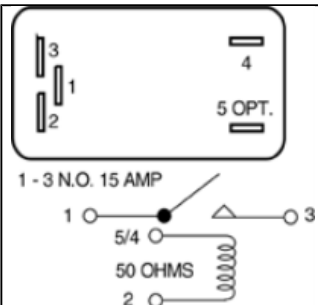

RY-12

A/C Auto Temperature Control Relay

3989214; 1115858; 1115826;
2N2915; 89057568; 2226969;
2073828

- Buick ..... 1978 - 1973
- Cadillac ..... 1978 - 1976
- Chevrolet ..... 2001 - 1967
- GMC ..... 1979 - 1970
- Oldsmobile ..... 1977 - 1975
- Pontiac ..... 1977 - 1975
- Volkswagen ..... 1980 - 1976