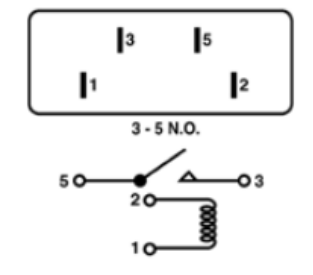

RY-63

A/C Auto Temperature Control Relay

3F5Z14N089BA; F3XY9P704A;
25230C9965; 25230C9970;
25230C9980; 25230C9985;
252300B060; 252300B080;
2523061A05; 2523061A10;
252300B000
Infiniti ..... 1997 - 1990
Mercury ..... 2002 - 1993
Nissan ..... 2012 - 1979