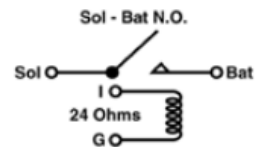

SR-113

Starter Relay

8953004798; J3236793; 3236793;
5758600; 12323110

American Motors ..... 1983 - 1970
Dodge ..... 1988 - 1984
Jeep ..... 1987 - 1981
Renault 1983