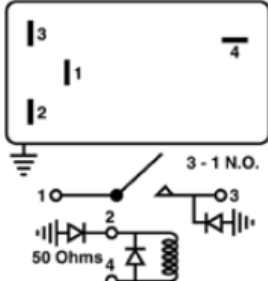

RY-72

Auxiliary Engine Cooling Fan Relay

4221542; 4221661; 4221684; 4221287

Chrysler ..... 1989 - 1983
Dodge ..... 1990 - 1983
Plymouth ..... 1990 - 1983