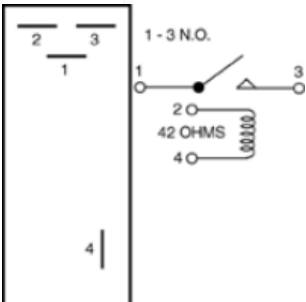

Chrysler 1989 - 1983
 Dodge 1990 - 1983
 Plymouth 1990 - 1983

RY-74

A/C Compressor Clutch Cut-Off Relay

4339495; 4221576; 4221272; 88922580

Chrysler 1989 - 1983
 Dodge 1989 - 1983
 Plymouth 1990 - 1983

RY-75