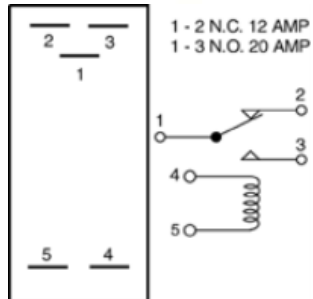

RY1948
Multi-Function Relay
37584-A8000

Hyundai 2018 - 2017

RY1950
Daytime Running Lamp Relay
13506836

Buick..... 2009 - 2005

RY-11

A/C Comp Throttle Cut-Off Relay

1115881; 19106978; 2072624

- Chevrolet 1977 - 1969
- Dodge 1979 - 1975
- GMC 1976 - 1971
- Oldsmobile 1974 - 1973
- Pontiac 1971 - 1970