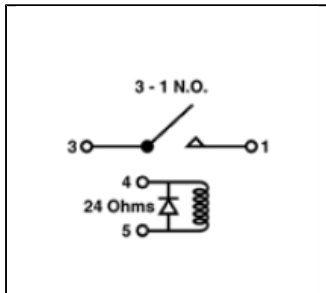

SR-115

Starter Relay

4145370; 12309860

Chrysler ..... 1989 - 1981
Dodge ..... 1991 - 1967
Plymouth ..... 1989 - 1981

SR-116

Starter Relay

5213737; 12321406

Chrysler ..... 1987 - 1982
Dodge ..... 1989 - 1983
Isuzu ..... 1984 - 1983
Jeep ..... 1986 - 1981
Plymouth ..... 1986 - 1983