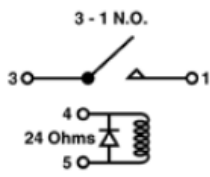

SR-114

Starter Relay

5213047; 12323108

Chrysler 1982
Dodge ..... 1988 - 1981
Plymouth ..... 1982 - 1981

SR-115

Starter Relay

4145370; 12309860

Chrysler ..... 1989 - 1981
Dodge ..... 1991 - 1967
Plymouth ..... 1989 - 1981

SR-116

Starter Relay

5213737; 12321406

Chrysler ..... 1987 - 1982
Dodge ..... 1989 - 1983
Isuzu ..... 1984 - 1983
Jeep ..... 1986 - 1981
Plymouth ..... 1986 - 1983

SR-120

Starter Relay

5226138

Chrysler ..... 1987 - 1984
Dodge ..... 1987 - 1986
Plymouth 1987

SR-121

Starter Relay

12351076; 5227300

Chrysler ..... 1990 - 1988
Dodge ..... 1996 - 1988
Plymouth ..... 1990 - 1967

SR-123

Starter Relay

56004667; 33003934; 33000507;
3523871; 8933003934; CS33003934
Jeep ..... 1993 - 1984

SR-124

Starter Relay

2830011010

Toyota ..... 1993 - 1990

SR-125

Blower Motor Relay

4557538; 4557374

Chrysler ..... 1993 - 1991
Dodge ..... 1996 - 1991
Plymouth ..... 1993 - 1991

SRK100

Starter Repair Kit

American Motors ..... 1979 - 1967
Ford ..... 1978 - 1960
Jeep ..... 1976 - 1972
Lincoln ..... 1977 - 1961
Mercury ..... 1978 - 1960

SRK101

Starter Repair Kit

Buick ..... 1994 - 1982
Cadillac ..... 1995 - 1983
Chevrolet ..... 1995 - 1978
GMC ..... 1995 - 1983
Oldsmobile ..... 1995 - 1978
Pontiac ..... 1995 - 1982