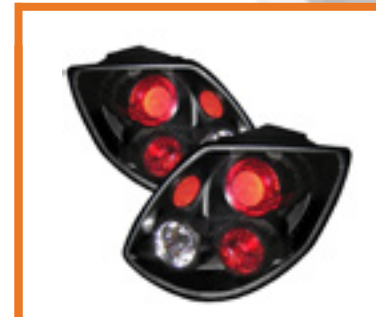

Toyota Matrix 03-05
Euro Tail Lights - Black
PART#: ALT-YD-TMA03-BK
SKU#: 5007599
UPC#: 847245007599