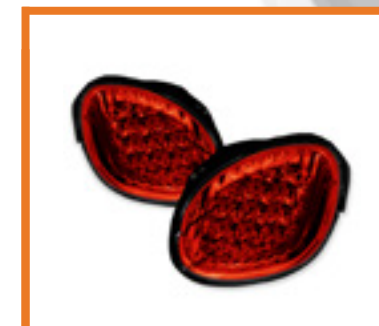

Lexus GS 300/400 98-05
LED Trunk Tail Lights - Red Clear
PART#: ALT-YD-LGS98-TR-LED-RC
SKU#: 5005779
UPC#: 847245005779