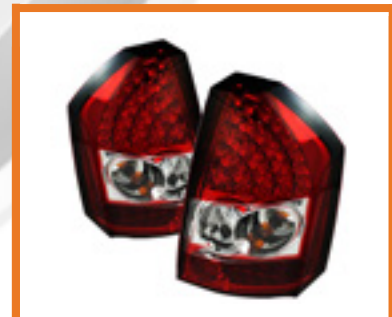

Chrysler 300C 08-10 (will also fit SRT8)
LED Tail Lights - Chrome
PART#: ALT-YD-C308-LED-C
SKU#: 5034380
UPC#: 847245034380

Chrysler 300C 08-10 (will also fit SRT8)
LED Tail Lights - Red Clear
PART#: ALT-YD-C308-LED-RC
SKU#: 5034397
UPC#: 847245034397