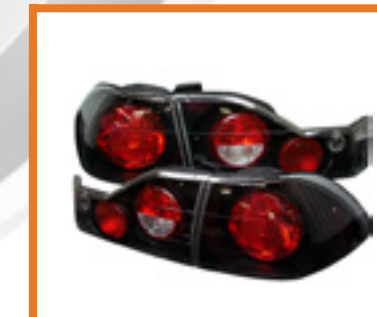

Honda Accord 98-00 4DR
Euro Tail Lights - Black
PART#: ALT-YD-HA98-BK
SKU#: 5004321
UPC#: 847245004321

HONDA