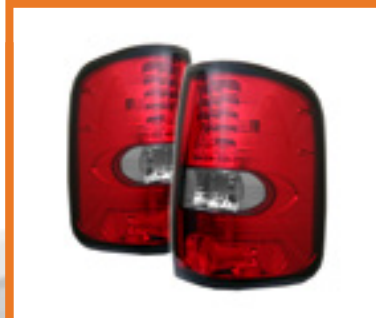

Ford F150 Styleside 04-08
(excludes Heritage & SVT)
LED Tail Lights - Black
PART#: ALT-YD-FF15004-LED-BK
SKU#: 5003249
UPC#: 847245003249

FORD

TAIL LIGHTS

FORD

Ford F150 Styleside 04-08
(excludes Heritage & SVT)
LED Tail Lights - Chrome
PART#: ALT-YD-FF15004-LED-C
SKU#: 5003256
UPC#: 847245003256