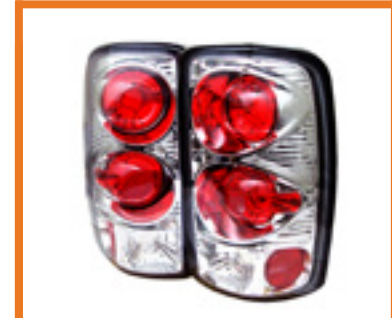

Chevy Suburban / Tahoe / Yukon 00-06 Denali XL 01-06 (Lift Gate Style Only)
Euro Tail Lights - Chrome
PART#: ALT-YD-CD00-C
SKU#: 5001504
UPC#: 847245001504