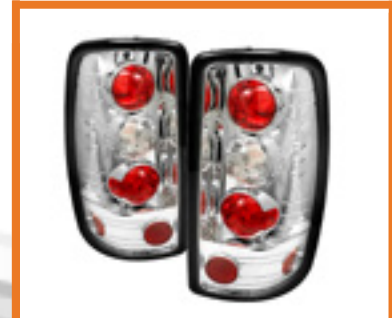

Chevy Suburban / Tahoe 00-06 GMC Yukon/ Yukon Denali 00-06 (Barn Door only)
Euro Tail Lights - Chrome
PART#: ALT-YD-CD00-BD-C
SKU#: 5001481
UPC#: 847245001481

CHEVROLET

CHEVROLET