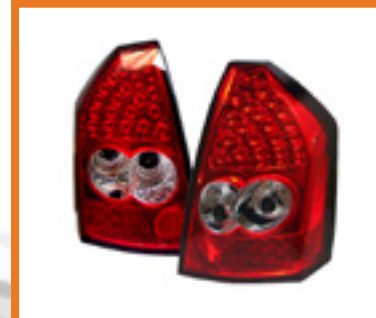

CHRYSLER

TAIL LIGHTS

CHRYSLER

Chrysler 300C 05-07
 (will also fit SRT8)
 LED Tail Lights - Black
 PART#: ALT-YD-C305-LED-BK
 SKU#: 5000934
 UPC#: 847245000934

Chrysler 300C 05-07
 (will also fit SRT8)
 LED Tail Lights - Chrome
 PART#: ALT-YD-C305-LED-C
 SKU#: 5000941
 UPC#: 847245000941