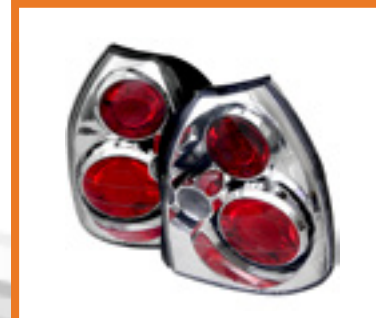

HONDA

HONDA

Honda Civic 96-00 3DR
LED Tail Lights - Red Clear
PART#: ALT-YD-HC96-3D-LED-RC
SKU#: 5004949
UPC#: 847245004949

Honda Civic 96-00 3DR
Euro Tail Lights - Black
PART#: ALT-YD-HC96-3D-BK
SKU#: 5004895
UPC#: 847245004895