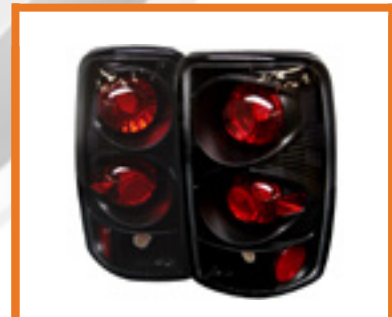

Chevy Suburban / Tahoe / Yukon 00-06 Denali XL 01-06 (Lift Gate Style Only)
Euro Tail Lights - Black
PART#: ALT-YD-CD00-BK
SKU#: 5001498
UPC#: 847245001498