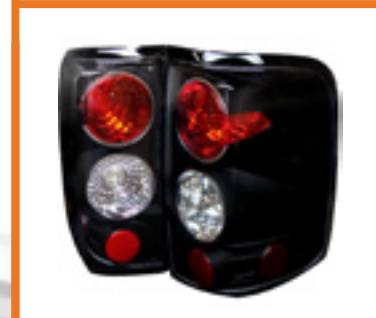

Ford F150 Styleside 04-08
(excludes Heritage & SVT)
Euro Tail Lights - Black
PART#: ALT-YD-FF15004-BK
SKU#: 5003195
UPC#: 847245003195