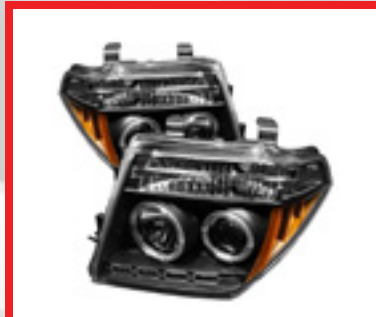

Nissan Frontier 05-08
Nissan Pathfinder 05-07
Halo LED Projector Headlights - Black
PART#: PRO-YD-NF05-HL-BK
SKU#: 5011527
UPC#: 847245011527