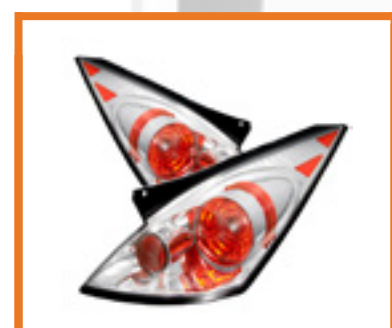

Nissan 350Z 03-05
Euro Tail Lights - Chrome
PART#: ALT-YD-N350Z02-C
SKU#: 5006691
UPC#: 847245006691