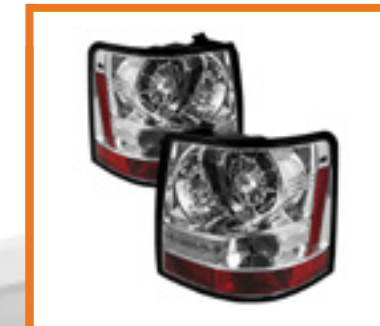

Land Rover
Range Rover Sport 06-09
LED Tail Lights - Chrome
PART#: ALT-YD-LRRS06-LED-C
SKU#: 5032560
UPC#: 847245032560