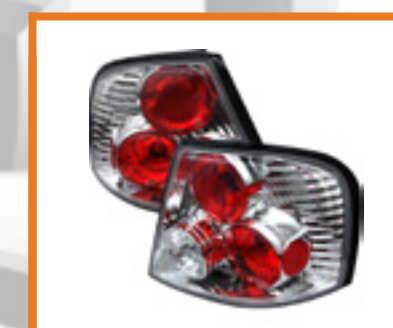

Nissan Altima 98-01
Euro Tail Lights - Chrome
PART#: ALT-YD-NA98-C
SKU#: 5006806
UPC#: 847245006806

NISSAN

NISSAN