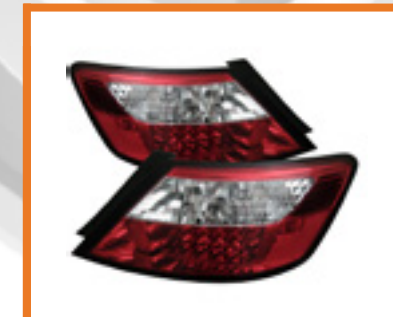

Honda Civic 06-08 2DR
LED Tail Lights - Red Clear
PART#: ALT-YD-HC06-2D-LED-RC
SKU#: 5004512
UPC#: 847245004512