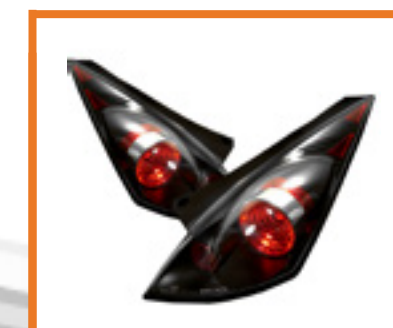

Nissan 350Z 03-05
Euro Tail Lights - Black
PART#: ALT-YD-N350Z02-BK
SKU#: 5006684
UPC#: 847245006684

NISSAN

NISSAN