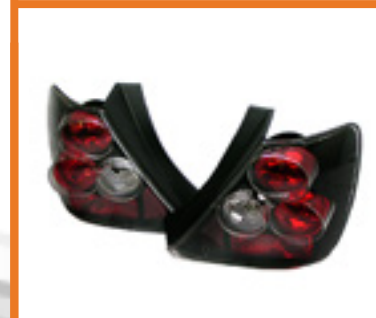

HONDA

TAIL LIGHTS

HONDA

Honda Civic 04-05 2DR
LED Tail Lights - Chrome
PART#: ALT-YD-HC04-2D-LED-C
SKU#: 5004468
UPC#: 847245004468

Honda Civic 04-05 2DR
LED Tail Lights - Red Clear
PART#: ALT-YD-HC04-2D-LED-RC
SKU#: 5004475
UPC#: 847245004475