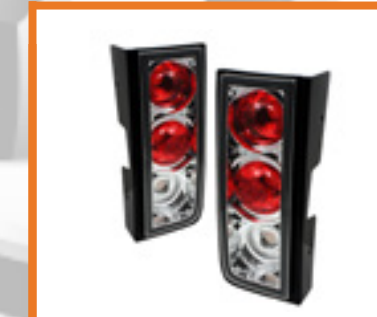

Hummer H2 01-05
Euro Tail Lights - Chrome
PART#: ALT-YD-HH2-C
SKU#: 5005205
UPC#: 847245005205

HUMMER

HONDA