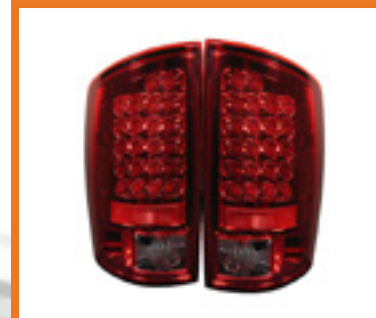

DODGE

TAIL LIGHTS

DODGE

**Dodge Ram 1500 02-06
Dodge Ram 2500 / 3500 02-05**
LED Tail Lights - Black
PART#: ALT-YD-DRAM02-LED-BK
SKU#: 5002556
UPC#: 847245002556

**Dodge Ram 1500 02-06
Dodge Ram 2500 / 3500 02-05**
LED Tail Lights - Chrome
PART#: ALT-YD-DRAM02-LED-C
SKU#: 5002563
UPC#: 847245002563