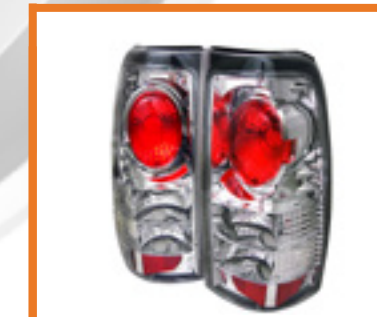

Chevy Silverado 1500/2500 99-02
(excludes Stepside)
GMC Sierra 1500/2500/3500 99-03
Euro Tail Lights - Chrome
PART#: ALT-YD-CS99-C
SKU#: 5001993
UPC#: 847245001993

CHEVROLET