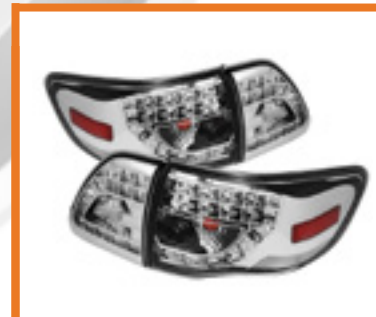

Toyota Corolla 09-11
LED Tail Lights - Chrome
PART#: ALT-YD-TC09-LED-C
SKU#: 5031815
UPC#: 847245031815

TOYOTA