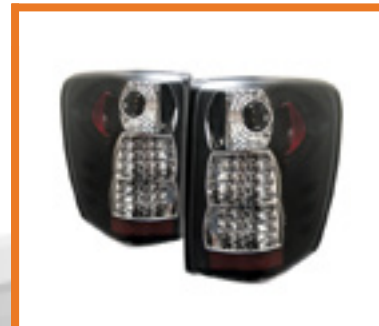

Jeep Grand Cherokee 99-04
Version 2 LED Tail Lights - Black
PART#: ALT-YD-JGC99-LED-BK-G2
SKU#: 5005663
UPC#: 847245005663

JEEP

TAIL LIGHTS

JEEP

Jeep Grand Cherokee 99-04
Version 2 LED Tail Lights - Chrome
PART#: ALT-YD-JGC99-LED-C-G2
SKU#: 5005687
UPC#: 847245005687