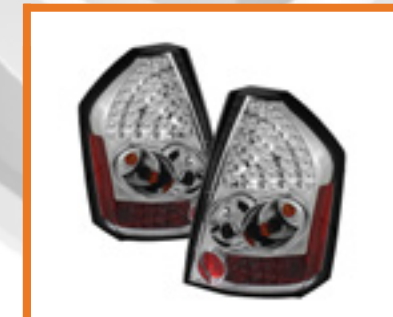

Chrysler 300C 08-10 (will also fit SRT8)
LED Tail Lights - Chrome
PART#: ALT-YD-C308-LED-C
SKU#: 5034380
UPC#: 847245034380

Chrysler 300C 08-10 (will also fit SRT8)
LED Tail Lights - Red Clear
PART#: ALT-YD-C308-LED-RC
SKU#: 5034397
UPC#: 847245034397