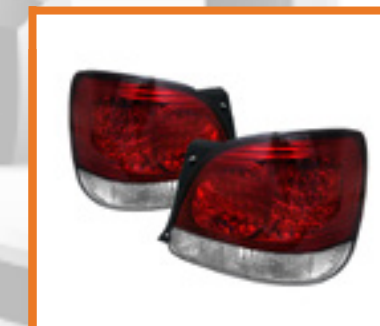

Lexus GS 300/400 98-05
LED Tail Lights - Red Clear
PART#: ALT-YD-LGS98-LED-RC
SKU#: 5005731
UPC#: 847245005731

LEXUS

JEEP