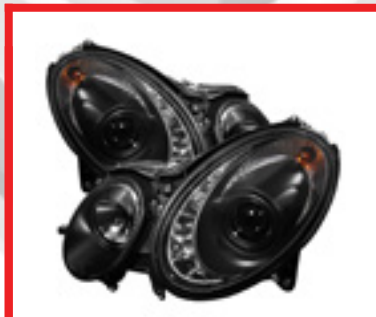

**Mercedes Benz W211
E-Class 03-06**
DRL LED Projector Headlights - Black
PART#: PRO-YD-MBW21103-DRL-BK
SKU#: 5017482
UPC#: 847245017482