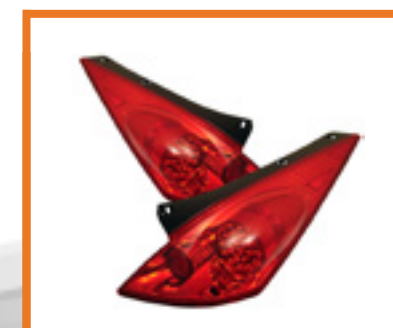

Nissan 350Z 03-05
LED Tail Lights - Red Clear
PART#: ALT-YD-N350Z02-LED-RC
SKU#: 5006738
UPC#: 847245006738