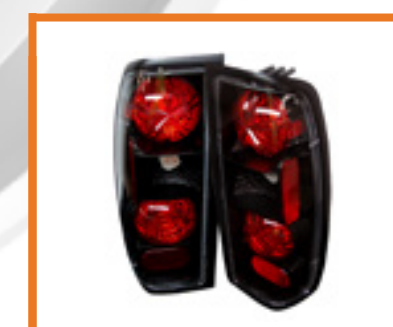

Nissan Frontier 98-00
Euro Tail Lights - Black
PART#: ALT-YD-NF98-BK
SKU#: 5006837
UPC#: 847245006837

NISSAN