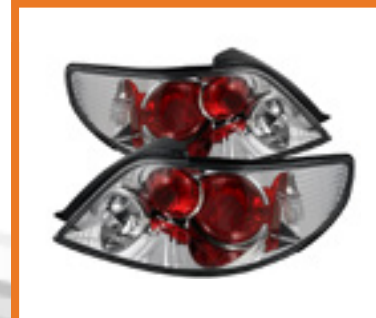

TOYOTA

TAIL LIGHTS

TOYOTA

Toyota Pick Up 89-95
Euro Tail Lights - Chrome
PART#: ALT-YD-TP89-C
SKU#: 5007643
UPC#: 847245007643

Toyota Solara 99-03
Euro Tail Lights - Black
PART#: ALT-YD-TSO98-BK
SKU#: 5007674
UPC#: 847245007674