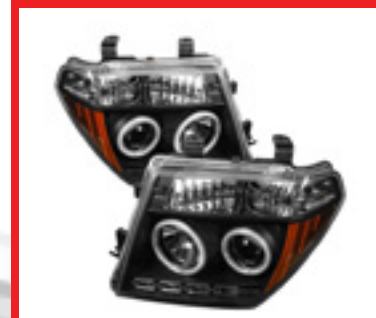

Nissan Frontier 05-08
Nissan Pathfinder 05-07
CCFL LED Projector Headlights - Black
PART#: PRO-YD-NF05-CCFL-BK
SKU#: 5033949
UPC#: 847245033949