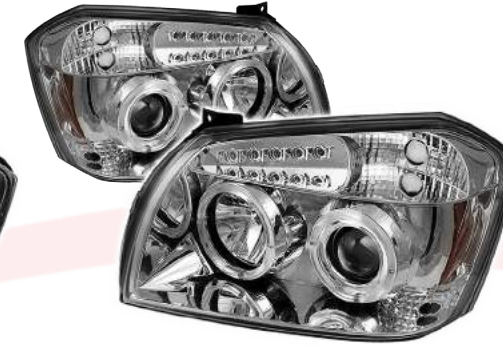

MAGNUM 05-07

MAGNUM 05-07

PROJECTOR HEADLIGHTS
LED HALO - CHROME
HALOGEN MODEL ONLY
ITEM# PRO-YD-DMAG05-LED-C
SKU# 5009883
UPC# 847245009883