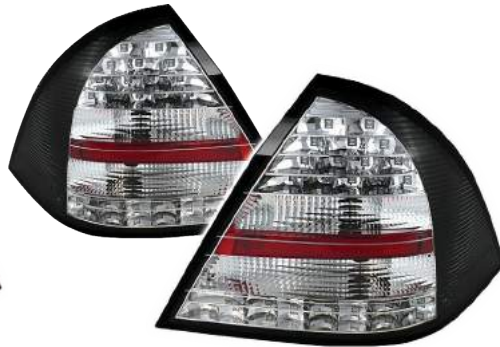

C-CLASS 05-07 4 DR (W203)

C-CLASS 05-07 4 DR (W203)

LED TAIL LIGHTS - BLACK
ALL MODEL
ITEM# ALT-YD-MBZC05-LED-BK
SKU# 5069955
UPC# 847245069955