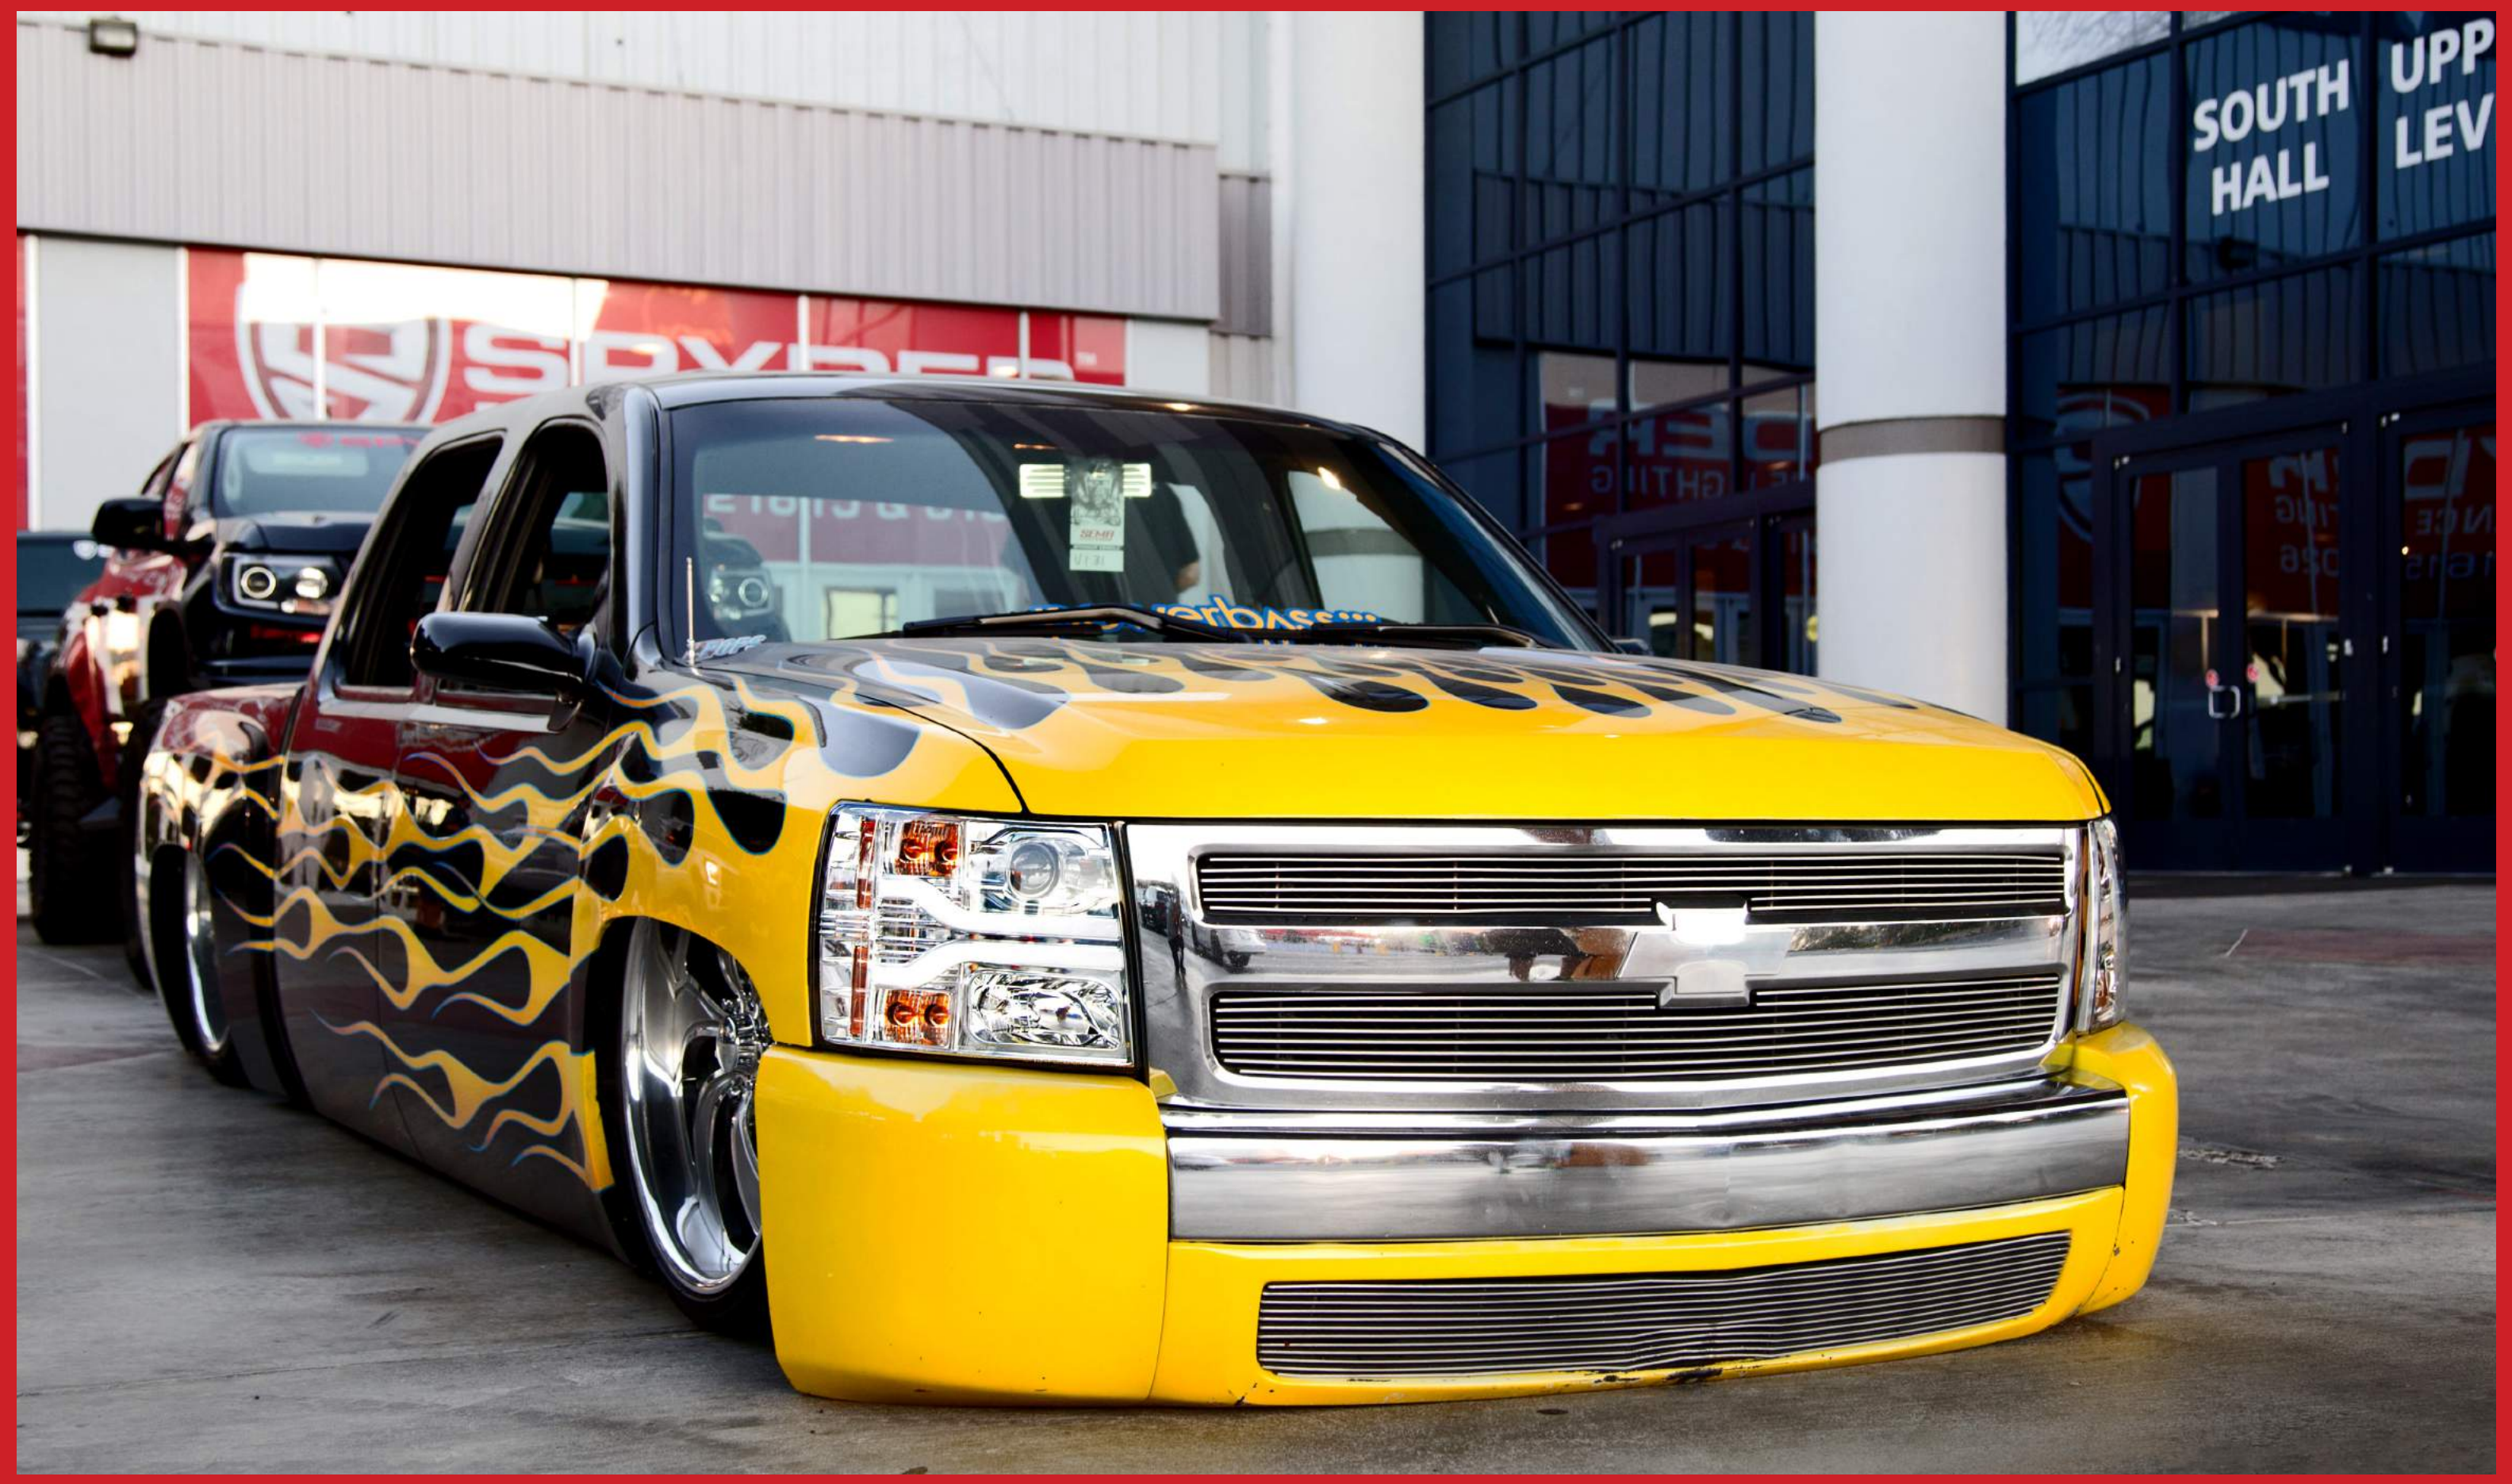

CHEVROLET

CHEVROLET

DEFINE YOUR STYLE