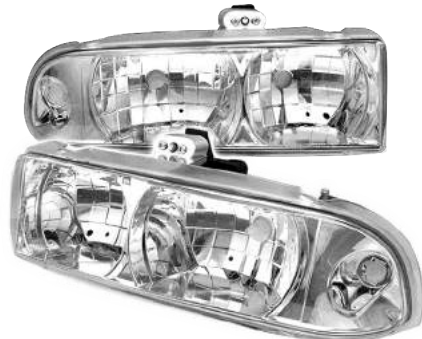

S10 98-04 / BLAZER 98-05

CRYSTAL HEADLIGHTS - CHROME
ALL MODEL
ITEM# HD-YD-CS1098-C
SKU# 5012432
UPC# 847245012432