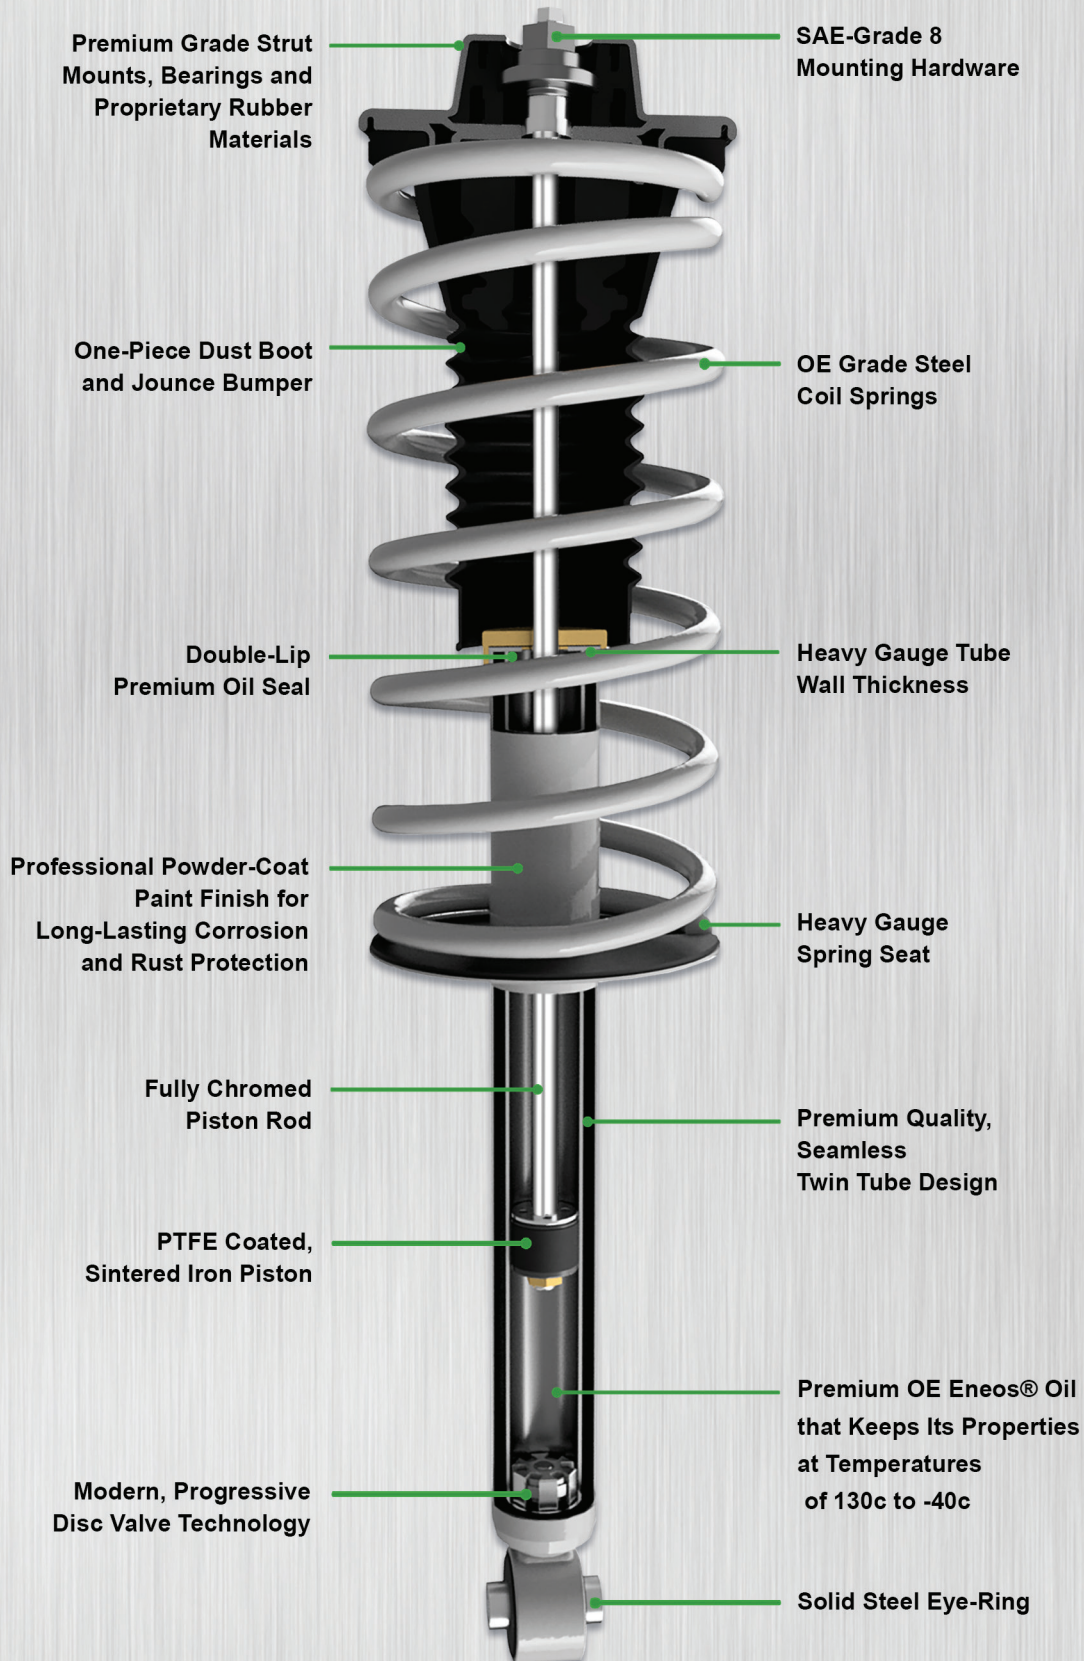

SENSEN® North America 2021 Catalog

Contents	Page
Lifetime Warranty	3
Vehicle Fitment Applications	6
SENSEN® Applications by Part Number	191
Competitive Part Interchange	KYB 250 Monroe 257

IMPORTANT INFORMATION

The goal of this catalog is to provide our customers with as complete a listing of their parts requirements as possible. We took great care to ensure that all listings, applications, and interchanges were compiled as accurately as possible; however, we cannot assume any responsibility for possible errors in listings, applications or interchanges.