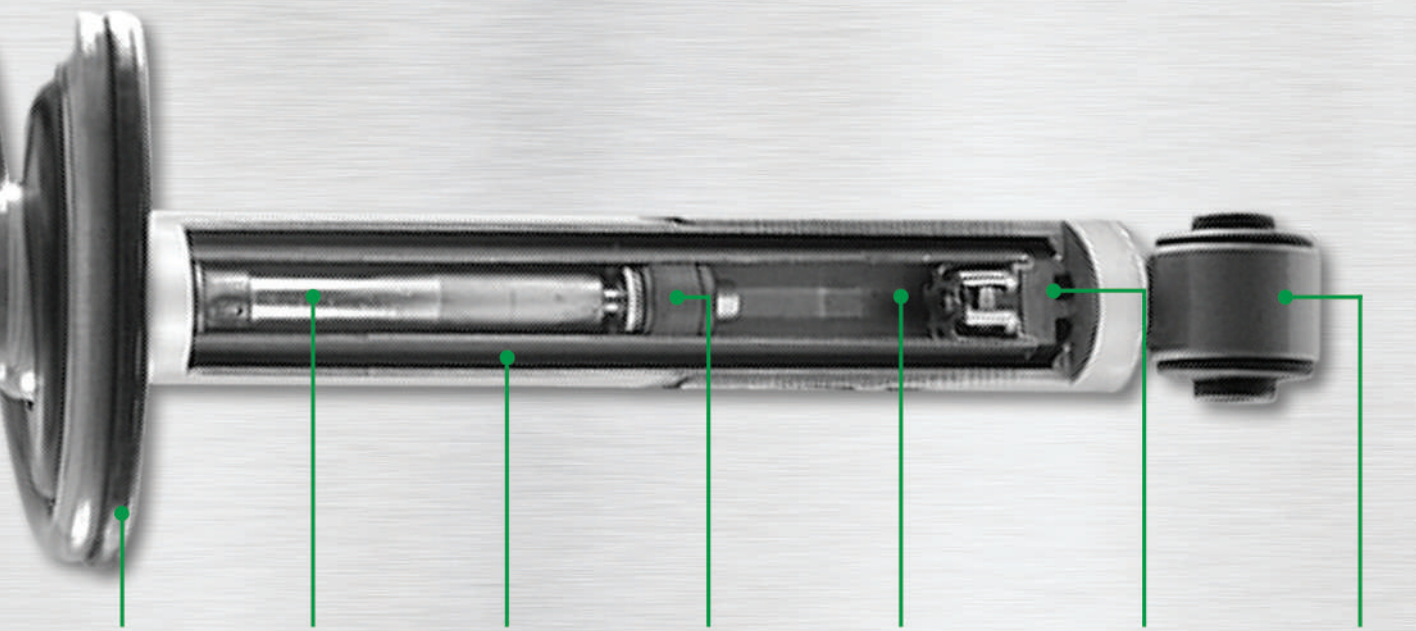

OE Grade Stee
Coil Springs

THE BETTE

STRUT[®]

ASSEMBLIES BY **SENSEN**

- el Heavy Gauge Spring Seat
- Fully Chromed Piston Rod
- Premium Quality, Seamless Twin Tube Design
(Improved Product Strength)
- PTFE Coated, Sintered Iron Piston
- All-Weather Shock Oil
(Performs in a Vast Range of Temperatures)
- Modern, Progressive Disc Valve Technology
(Consistency at Varying Speeds and Road Conditions)
- Solid Steel Eye-Ring