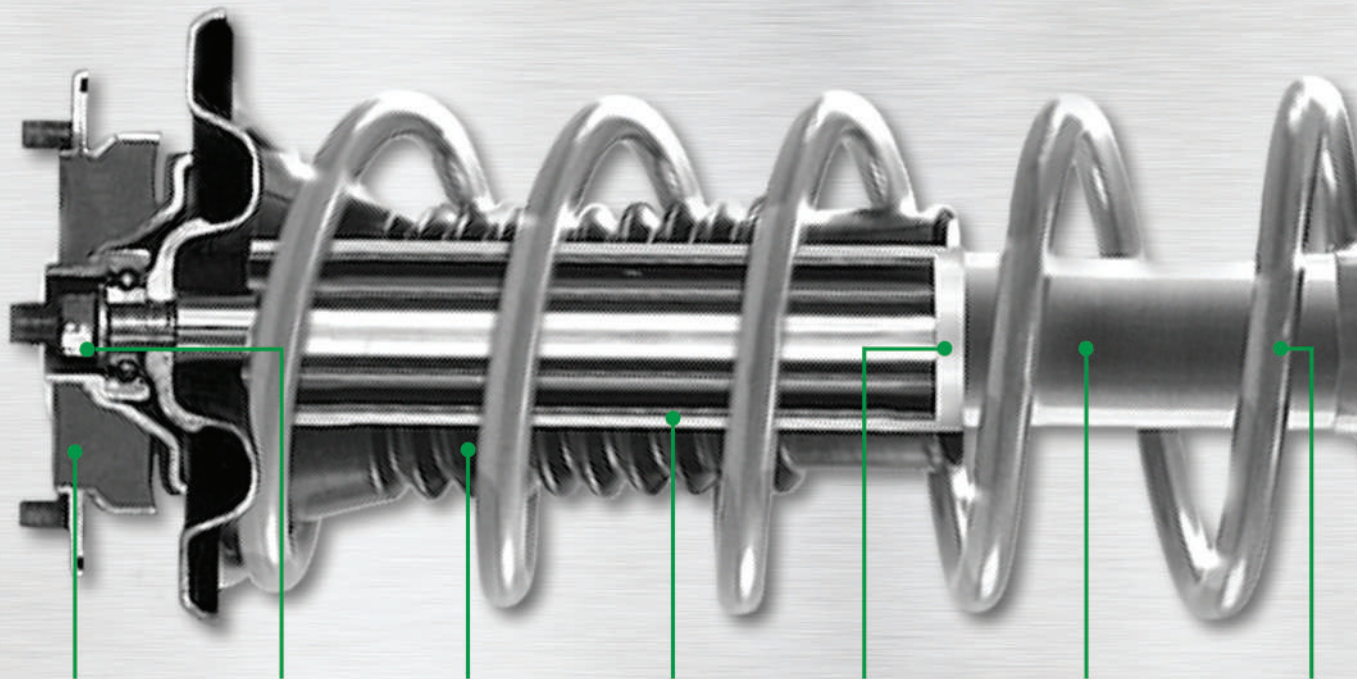

SPEEDY STRUT[®]

COMPLETE STRUT ASSEMBLIES

BY **SENSEN**

2020 CATALOG

ISO 9001:2000 ISO/TS 16949:2009

SPEEDY

COMPLETE STRUT ASS

Premium Grade Strut
Mounts, Bearings and
Proprietary Rubber
Materials

OE Grade Stee
Coil Springs

THE BETTE

STRUT[®]

ASSEMBLIES BY **SENSEN**

- el Heavy Gauge Spring Seat
- Fully Chromed Piston Rod
- Premium Quality, Seamless Twin Tube Design
(Improved Product Strength)
- PTFE Coated, Sintered Iron Piston
- All-Weather Shock Oil
(Performs in a Vast Range of Temperatures)
- Modern, Progressive Disc Valve Technology
(Consistency at Varying Speeds and Road Conditions)
- Solid Steel Eye-Ring