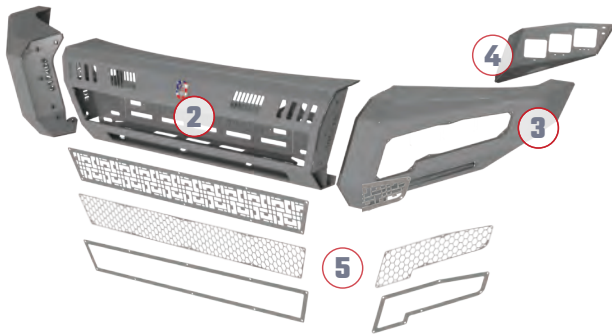

HOW TO BUILD YOUR iDENTITY SKU

1
6172DF-A0-P2-MR-BH
TRUCK TYPE

2
6172DF-A0-P2-MR-BH
CENTER

3
6172DF-A0-P2-MR-BH
END POD TYPE

4
6172DF-A0-P2-MR-BH
END POD LIGHT TYPE

5
6172DF-A0-P2-MR-BH
MESH INSERT STYLE

1 CHOOSE YOUR VEHICLE FITMENT BELOW

2 CHOOSE YOUR CENTER SECTION TYPE

A Shackle   **B** Non-Shackle

3 CHOOSE YOUR END POD TYPE

###**2**DF-#**0** Standard   ###**4**DF-#**1** Wide

4 CHOOSE YOUR END POD LIGHT TYPE

P2 Double Cube (Standard End Pod)   **P1S** 10" Light Bar (Standard End Pod)   **P3** Triple Cube (Wide End Pod)   **P1S** 10" Light Bar (Wide End Pod)

5 CHOOSE YOUR MESH STYLE

MR Beauty Ring   **MH** Hyve   **MD** iDentity

iDENTITY FITMENTS

MAKE	MODEL	YEAR	SKU	DESCRIPTION
CHEVY	2500 3500	2015-2019	3152DFBH	iDentity Front Bumper Components Accent Lights - Raw Steel
CHEVY	2500 3500	2015-2019	3152DFB	iDentity Front Bumper Components Center Section Shackle - Raw Steel
CHEVY	2500 3500	2015-2019	3152DFA	iDentity Front Bumper Components Center Section Smooth - Raw Steel
CHEVY	2500 3500	2015-2019	3152DF0	iDentity Front Bumper Components Standard End Pods - Raw Steel
CHEVY	2500 3500	2015-2019	3154DF1	iDentity Front Bumper Components WIDE End Pods - Raw Steel
CHEVY	2500 3500	2015-2019	3152DF-B0-P2-MH-BH	iDentity Front Bumper Full Kit Center Section Shackle|Standard End Pods|Light Pod X2 Cube|Accent Lights|Hyve - Raw Steel
CHEVY	2500 3500	2015-2019	3152DF-B0-P2-MD-BH	iDentity Front Bumper Full Kit Center Section Shackle|Standard End Pods|Light Pod X2 Cube|Accent Lights|iD - Raw Steel
CHEVY	2500 3500	2015-2019	3152DF-B0-P2-MR-BH	iDentity Front Bumper Full Kit Center Section Shackle|Standard End Pods|Light Pod X2 Cube|Accent Lights|Ring - Raw Steel
CHEVY	2500 3500	2015-2019	3154DF-B1-P3-MH-BH	iDentity Front Bumper Full Kit Center Section Shackle|WIDE End Pods|Light Pod X3 Cube|Accent Lights|Hyve - Raw Steel
CHEVY	2500 3500	2015-2019	3154DF-B1-P3-MD-BH	iDentity Front Bumper Full Kit Center Section Shackle|WIDE End Pods|Light Pod X3 Cube|Accent Lights|iD - Raw Steel
CHEVY	2500 3500	2015-2019	3154DF-B1-P3-MR-BH	iDentity Front Bumper Full Kit Center Section Shackle|WIDE End Pods|Light Pod X3 Cube|Accent Lights|Ring - Raw Steel
CHEVY	2500 3500	2015-2019	3152DF-A0-P2-MH-BH	iDentity Front Bumper Full Kit Center Section Smooth|Standard End Pods|Light Pod X2 Cube|Accent Lights|Hyve - Raw Steel
CHEVY	2500 3500	2015-2019	3152DF-A0-P2-MD-BH	iDentity Front Bumper Full Kit Center Section Smooth|Standard End Pods|Light Pod X2 Cube|Accent Lights|iD - Raw Steel
CHEVY	2500 3500	2015-2019	3152DF-A0-P2-MR-BH	iDentity Front Bumper Full Kit Center Section Smooth|Standard End Pods|Light Pod X2 Cube|Accent Lights|Ring - Raw Steel
CHEVY	2500 3500	2015-2019	3154DF-A1-P3-MH-BH	iDentity Front Bumper Full Kit Center Section Smooth|WIDE End Pods|Light Pod X3 Cube|Accent Lights|Hyve - Raw Steel
CHEVY	2500 3500	2015-2019	3154DF-A1-P3-MD-BH	iDentity Front Bumper Full Kit Center Section Smooth|WIDE End Pods|Light Pod X3 Cube|Accent Lights|iD - Raw Steel
CHEVY	2500 3500	2015-2019	3154DF-A1-P3-MR-BH	iDentity Front Bumper Full Kit Center Section Smooth|WIDE End Pods|Light Pod X3 Cube|Accent Lights|Ring - Raw Steel