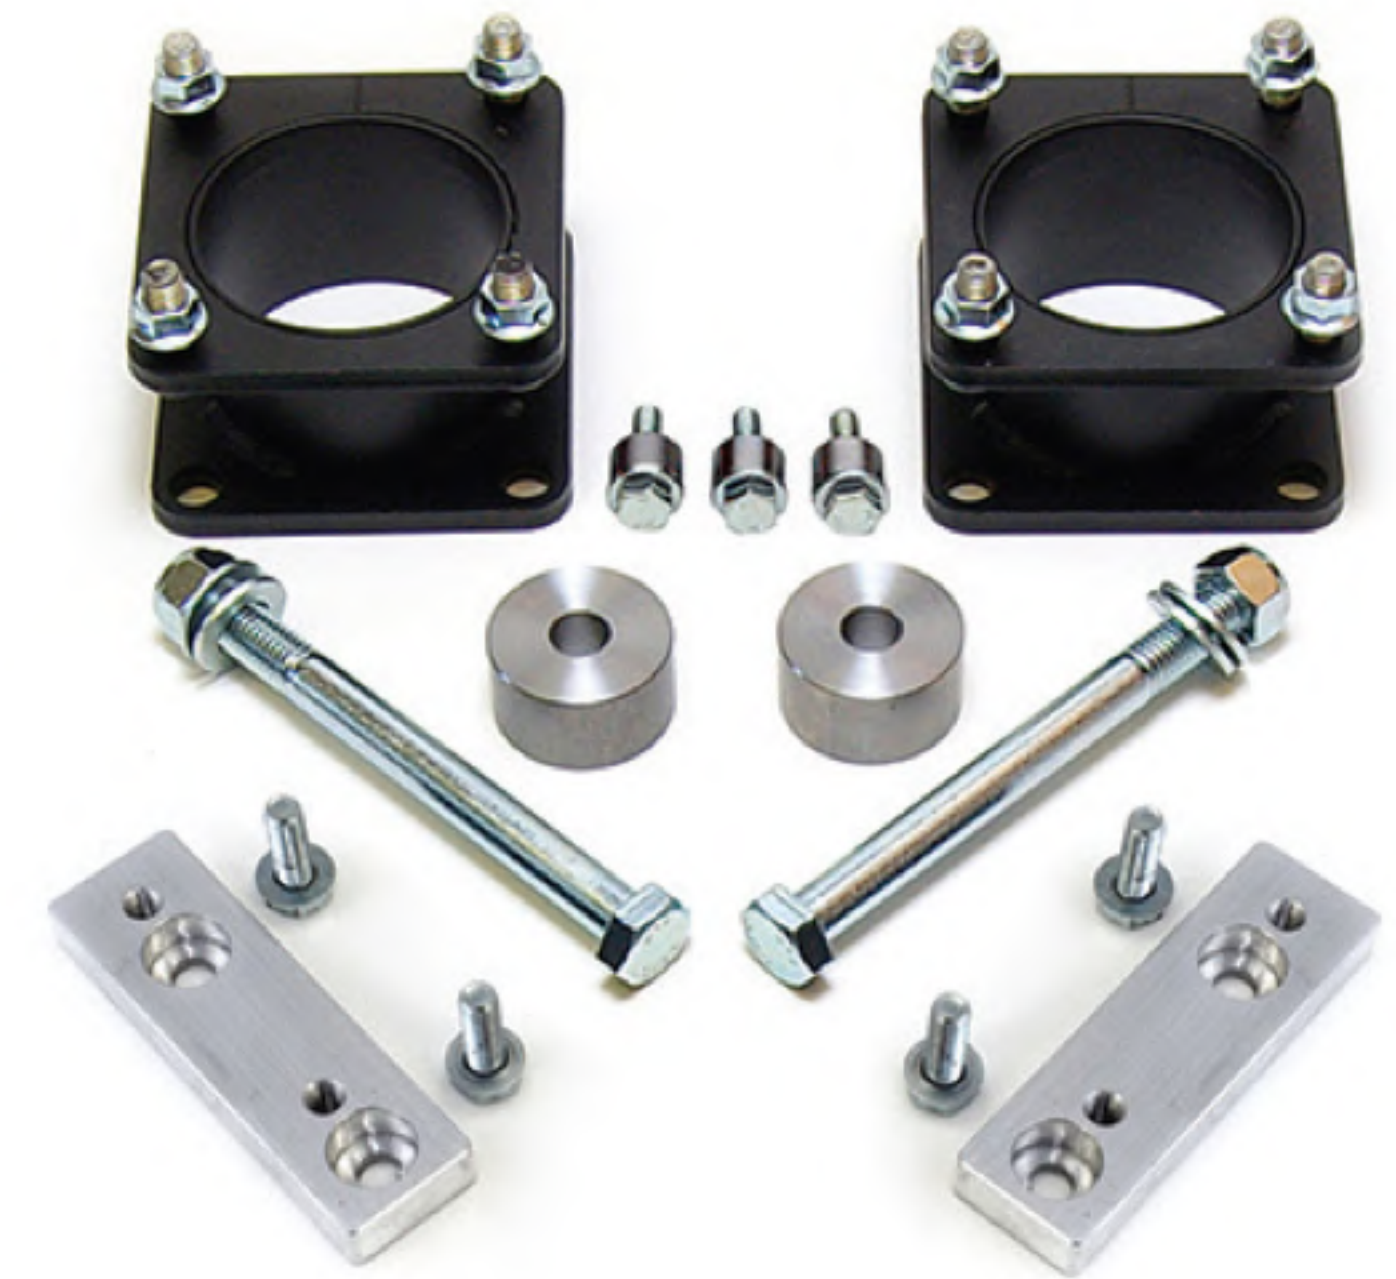

LEVELING KITS

TOYOTA TUNDRA LEVELING KITS

66-5075 2007-20 Toyota Tundra 2WD/4WD - 2.4" Leveling Kit ^{1,2}

66-5251 2007-20 Toyota Tundra 2WD/4WD - 3.0" Leveling Kit ^{1,2}

66-5025 1999-06 Toyota Tundra 2WD/4WD - 2.5" Leveling Kit ^{1,3}

66-5000 1999-06 Toyota Tundra 2WD/4WD - 3.0" Leveling Kit ^{1,3}

¹ Not for use on TRD Pro

² Max tire 33/12.50, 9" wide wheel +25 offset.

³ Max tire 295/60-20, 20x9 +25 offset.