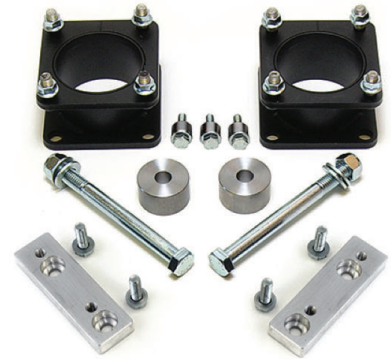

LEVELING KITS

TOYOTA TUNDRA LEVELING KITS

66-5075 2007-19 Toyota Tundra 2WD/4WD - 2.4" Leveling Kit ^{1,2}

66-5251 2007-19 Toyota Tundra 2WD/4WD - 3.0" Leveling Kit ^{1,2}

66-5025 1999-06 Toyota Tundra 2WD/4WD - 2.5" Leveling Kit ^{1,3}

66-5000 1999-06 Toyota Tundra 2WD/4WD - 3.0" Leveling Kit ^{1,3}

¹ Not for use on TRD Pro

² Max tire 33/12.50, 9" wide wheel +25 offset.

³ Max tire 295/60-20, 20x9 +25 offset.