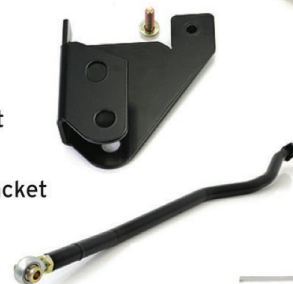

DODGE RAM ACCESSORIES

- **67-1500** 2009-18 RAM 1500 4WD Tube Upper Control Arms ¹
- **67-1440** 2013-19 RAM 2500/3500 HD 4WD 4.5" Lift Frt Track Bar Bracket
- **77-1509** 2009-13 RAM 2500/3500 HD 4WD Adj. Front Track Bar
- **47-1511** 2009-13 RAM 2500/3500 HD 4WD 5.0" Lift Kit Frt Track Bar Bracket