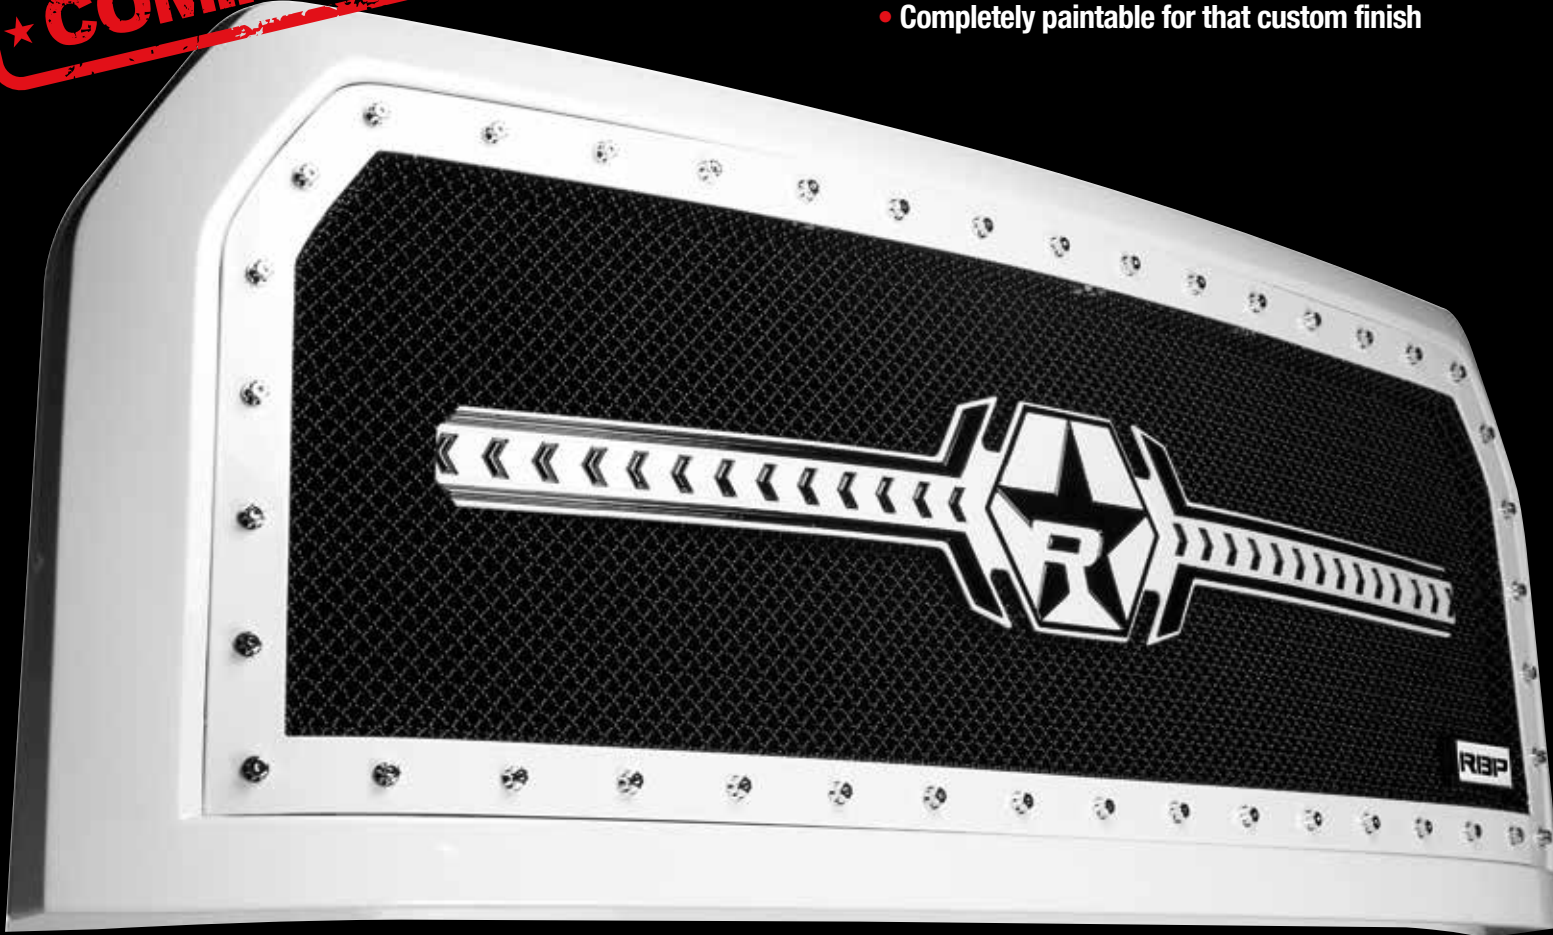

SHOW SERIES BLADES

★ COMING SOON ★

- Interchangeable Stainless Steel Blade
- Change the look of your entire ride with just one blade
- 6 different designs to choose from
- Completely paintable for that custom finish