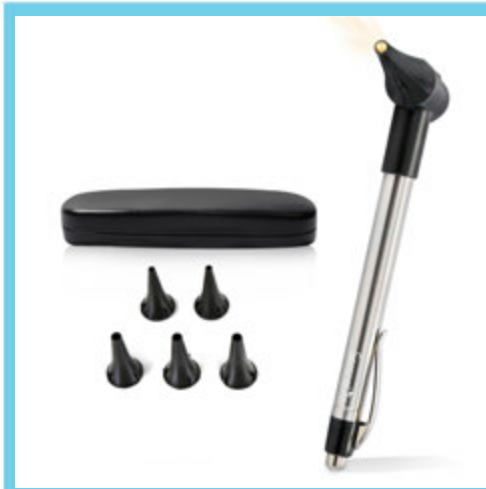

SLOTOSPE02

Internal Ear Inspection Instrument