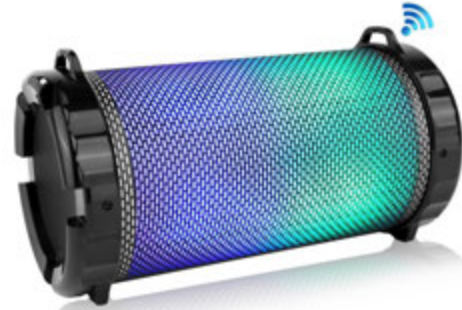

SLRD18

WiFi Drone Quad-Copter

SLRD36WIFI

WiFi Drone Quad-Copter
with HD Camera

SLRD40

Drone Quad-Copter with
HD Camera + Video

SLRD42WIFI

WiFi Drone Quad-Copter
with HD Camera

SLBSP10

Compact Bluetooth
Boombox - Portable
Radio Stereo System

SLBSP11

Portable Bluetooth Boombox - Compact Radio Stereo System

SLBSP12

Portable Bluetooth Stereo - Boombox Radio System

SLBSP14

Pro-Tube Portable Bluetooth Boombox Radio System