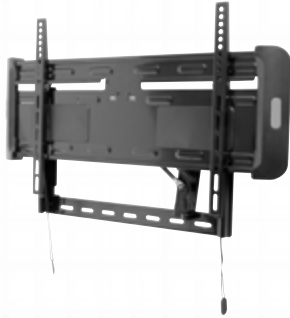

PSWLB273

Universal TV Wall Mount (for TVs up to 27")

PSWLB371

10" - 24" Universal Triple Arm Swivel/Articulating TV Wall Mount

PSWLB372

10" - 24" Dual Arm Flat Panel TV Adjustable Wall Mount

PWL243

10" - 24" Flat Panel Articulating TV Wall Mount

PSWLE54

23" - 46" Flat Panel LCD TV Wall Mount

PSXPT006

14" - 37" Flat Panel TV Tilting Wall Mount

PSW521XLF

Universal TV Mount (for 50" - 80" TVs)

PSW611MUT

Universal TV Mount (for 32" - 47" TVs)

PSW651LT1

Tilting TV Wall Mount (for 37" - 55" TVs)

PSW658MF

Universal TV Mount (for 32" - 55" TVs)

PSW661LF1

Universal TV Mount (for 37" - 55" TVs)

PSW678MT

Universal TV Mount (for 32" - 55" TVs)