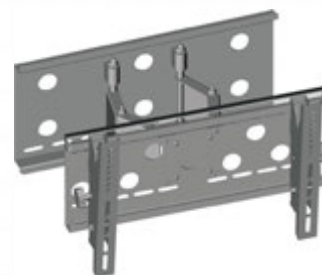

PETW103

26" To 42" Motorized TV Mount

PLEDTKIT1

Low-Profile TV Mount (for 26-42" TVs)

PLEDTKIT3

Slim Profile TV Wall Mount (for 32-60" TVs)

PSPSW116S

23" - 37" Flat Panel TV Wall Mount