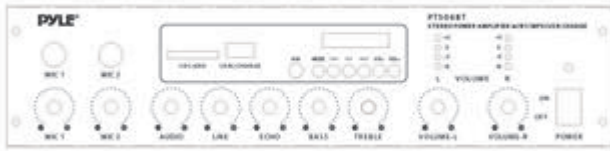

PT506BT

Bluetooth Stereo Power Amplifier