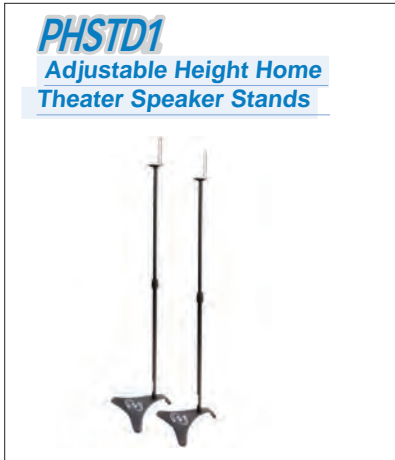

Model	Size	Peak Watt Power	Feature	Sold As	Color
PDIW52	5.25"	200	Dome Tweeter	Pair	White
PDIW62	6.5"	250	Dome Tweeter	Pair	White
PDIW55	5.25"	150	Dome Tweeter	Pair	White
PDIW55BK	5.25"	150	Dome Tweeter	Pair	Black
PDIW55SL	5.25"	150	Dome Tweeter	Pair	Silver
PDIW65	6.5"	200	Polymer Tweeter	Pair	White
PDIW65BK	6.5"	200	Polymer Tweeter	Pair	Black
PDIW65SL	6.5"	200	Polymer Tweeter	Pair	Silver
PDIWCS56	5.25"	300	Long Throw Woofer	Single	White
PDIWCS56BK	5.25"	300	Long Throw Woofer	Single	Black
PDIWCS56SL	5.25"	300	Long Throw Woofer	Single	Silver
PDIW57	5"	300	Long Throw Woofer	Pair	White
PDIW67	6.5"	360	Long Throw Woofer	Pair	White
PDIW87	8"	400	Long Throw Woofer	Pair	White
PDIWCS62	6.5"	360	Electronic Crossover	Single	White
PDIC65SQ	6.5"	200	Dome Tweeter	Pair	White
PDIWS8	8"	300	Subwoofer	Single	White
PDIWS10	10"	360	Subwoofer	Single	White
PDIWS12	12"	400	Subwoofer	Single	White
PDIWS28	8" x 2	600	Dual Subwoofers	Single	White