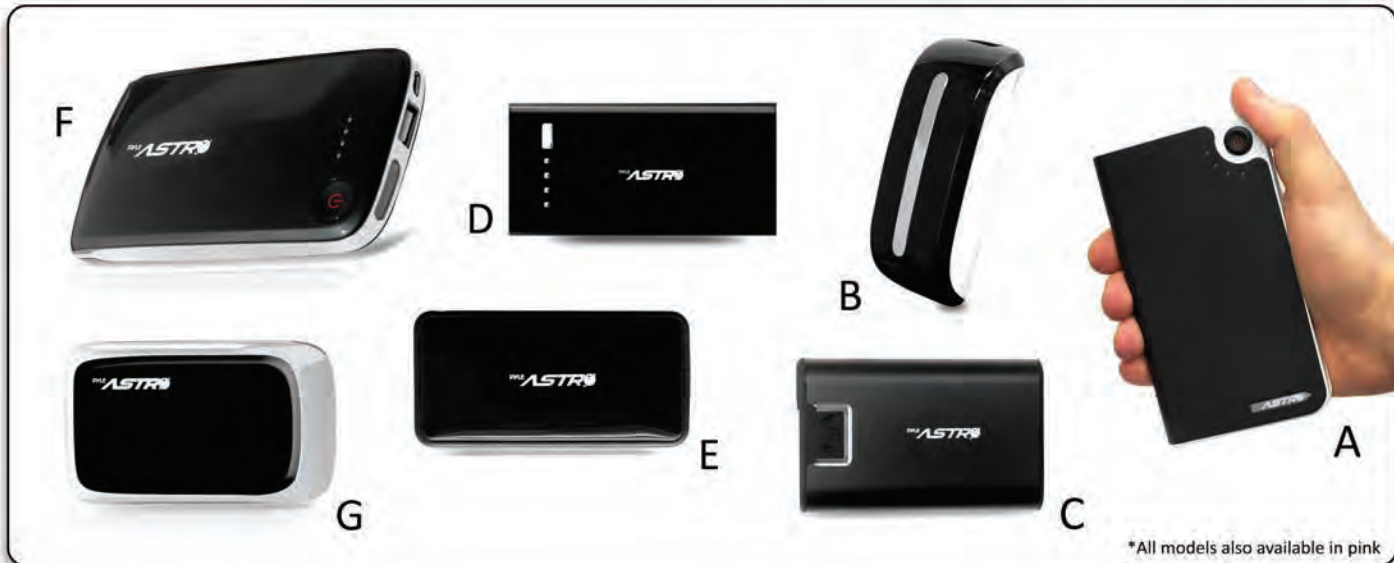

*All models also available in pink

	Model	Battery Power (mAh)	Universal Adapters Included
A	<i>PBC10000</i>	10,000	Yes
B	<i>PBC5200</i>	5,200	Yes
C	<i>PBC6600</i>	6,600	
D	<i>PBC5300</i>	5,200	
E	<i>PBC5100</i>	5,200	
F	<i>PBC5000</i>	5,000	Yes
G	<i>PBC3000</i>	3,000	Yes