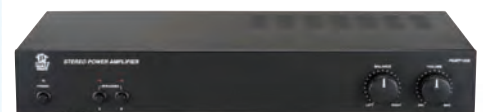

PAMP1000

160 Watt Home Stereo Power Amplifier

- Power On/Off Switch & LED Indicator
- Speaker A/B Channel Selectors & LED Indicators
- Balance Control
- Volume Control
- Auto On Switch
- Auto Input Switching
- 2 Stereo Line Inputs
- 1 Stereo Line Output

- Stereo/Bridged Mode Selector
- Speaker A/B Binding Post Terminals
- Bridgeable Output
- Replaceable Fuse
- Unswitched 200W Max AC Outlet
- 110/220 Voltage Selector
- Detachable Power AC Input
- Dimensions: 16.5W x 2.36H x 8.2D