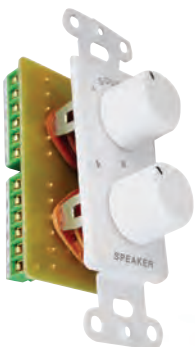

PVCS5

In-Wall A/B Speaker/
Source Switch