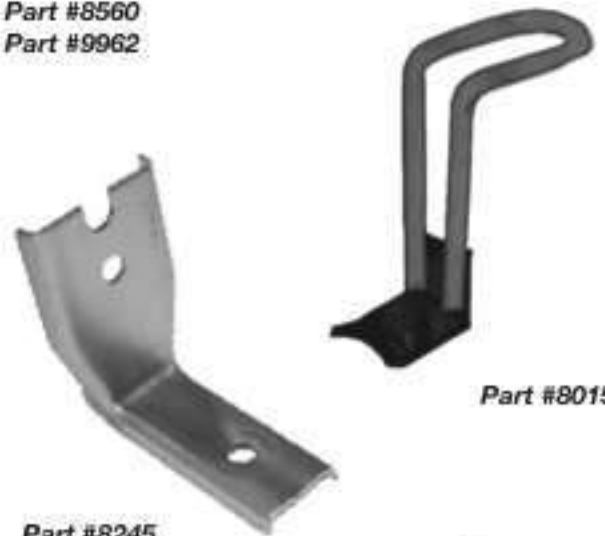

### GM

Part #8560  
Part #9962

Part #8509

Part #8510

Part #8015

Part #8245  
Part #9961

Part #8111

DESCRIPTION	QTY	PART #
<b>UNIVERSAL</b>		
L-BRACKET (2-1/2" x 1-1/2")	10	339984
L-BRACKET (2-3/4" x 2-3/4")	50	339985
BRACKET	1	8506
TAIL PIPE BRACKET	1	8251
TAIL PIPE BRACKET - BULK	10	9952
DUAL TAIL PIPE BRACKET	1	8322
<b>CHRYSLER</b>		
BRACKET	1	8227
TAIL PIPE BRACKET	1	8503
TAIL PIPE BRACKET - BULK	50	9950
<b>GM</b>		
TRUCK BRACKET	1	8560
TRUCK BRACKET - BULK	50	9962
OFFSET BRACKET	1	8509
OPEN GM UNIVERSAL BRACKET	1	8510
BRACKET	1	8015
BRACKET	1	8245
BRACKET - BULK	25	9961
BRACKET	1	8111