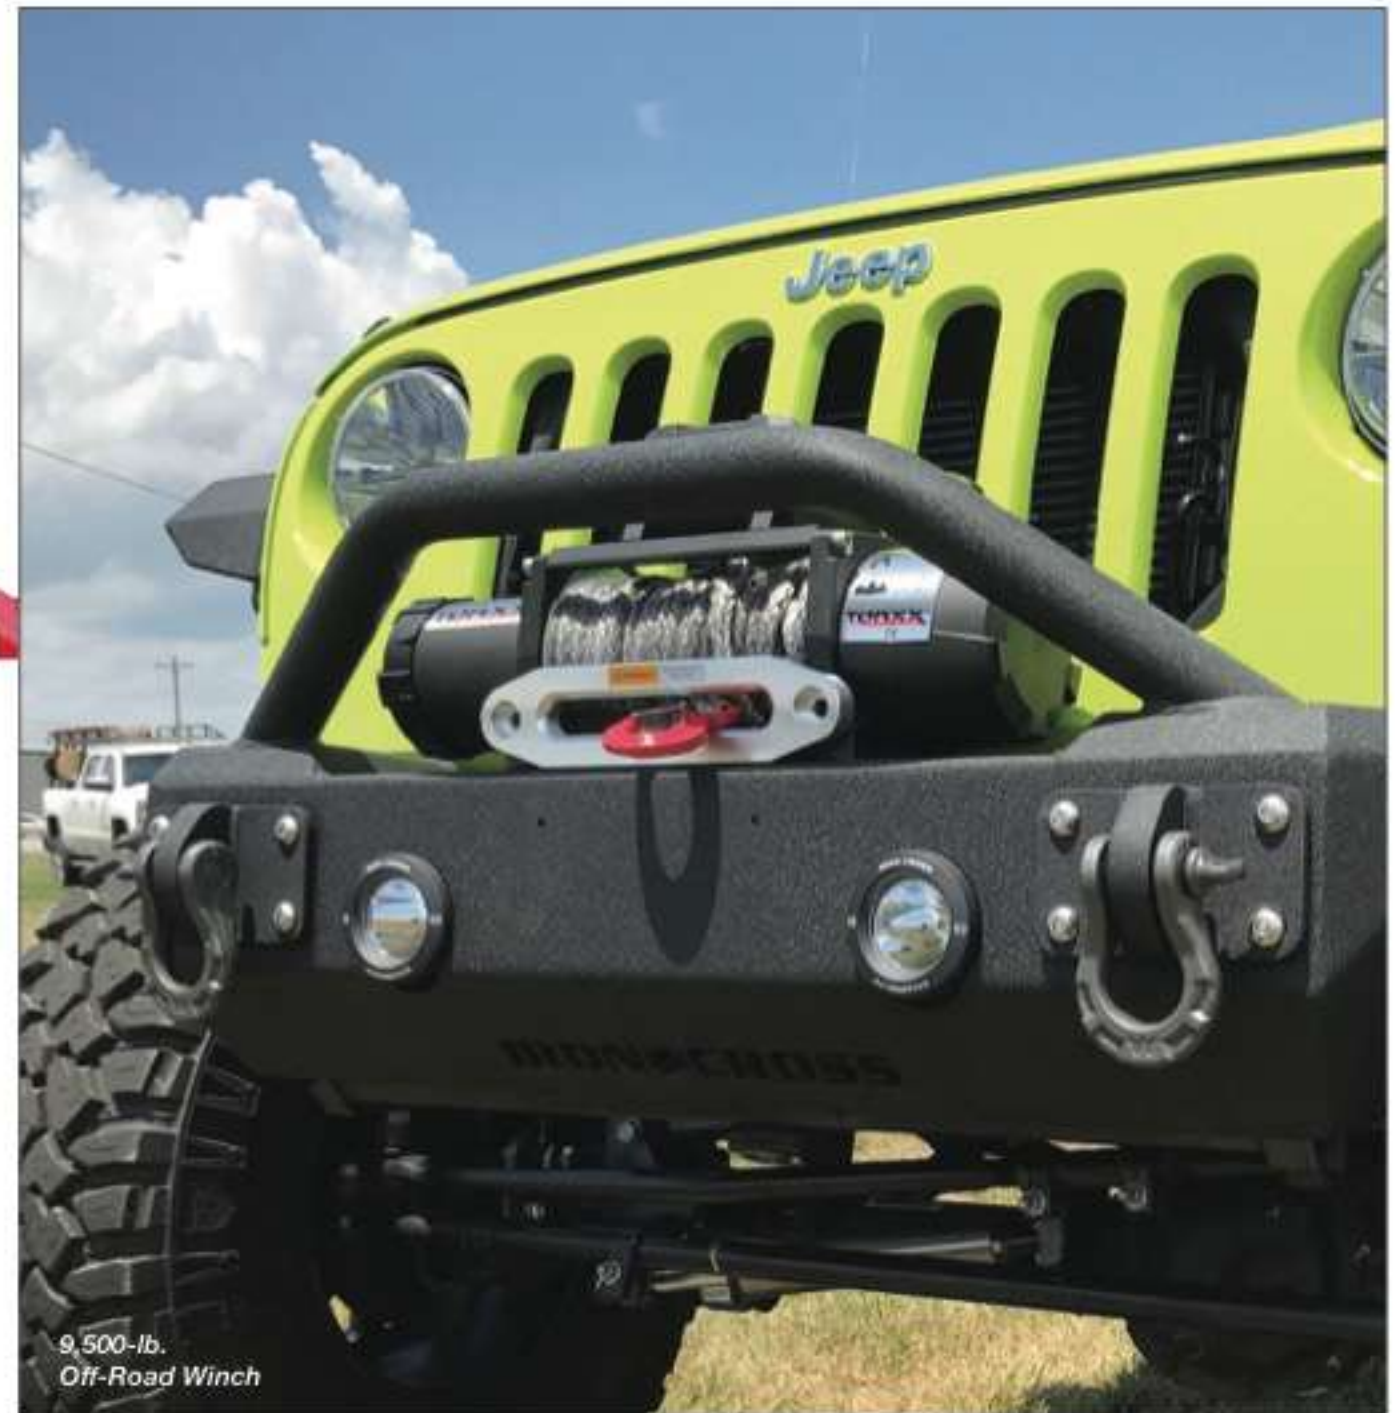

WINCHES

TORXX offers a great line of heavy duty and mid-range truck winches, along with trailer and ATV winches. We have a broad assortment of accessories designed for the off-road enthusiast.

- Truck, utility, ATV and trailer winches available
- Truck winches have a heavy duty steel housing and frame for maximum strength and durability
- Truck winches are available with wire rope and roller fairlead, or synthetic rope and hawse fairlead
- Automatic load holding brake on all winches
- Freespooling clutch for quick wire rope deployment on all winches

8000-LB. OFF-ROAD WINCH WIRE ROPE RELOCATABLE POWER UNIT	WOR0080
9500-LB. OFF-ROAD WINCH WIRE ROPE RELOCATABLE POWER UNIT	WOR0095
12,000-LB. OFF-ROAD WINCH WIRE ROPE RELOCATABLE POWER UNIT	WOR0120
8000-LB. OFF-ROAD WINCH SYNTHETIC ROPE RELOCATABLE POWER UNIT	WOR0080S
9500-LB. OFF-ROAD WINCH SYNTHETIC ROPE RELOCATABLE POWER UNIT	WOR0095S
12,000-LB. OFF-ROAD WINCH SYNTHETIC ROPE RELOCATABLE POWER UNIT	WOR0120S
12,500-LB. HEAVY DUTY TRUCK WINCH WIRE ROPE	WOR0125HD
15,000-LB. HEAVY DUTY TRUCK WINCH WIRE ROPE	WOR0150HD
4500-LB. TRAILER WINCH WIRE ROPE W/HANDHELD CONTROL	WOR0045TR
5500-LB. TRAILER WINCH INCLUDING MOUNTING PLATE AND WIRE ROPE TENSIONER	WOR0058TR
2000-LB. UTILITY WINCH WITH 50' WIRE ROPE	WPS80020
3000-LB. ATV WINCH WITH 40' WIRE ROPE	WPS00030
4000-LB. ATV/UTV WINCH WITH 50' SYNTHETIC ROPE WITH TWO STITCHES	WPS00040S