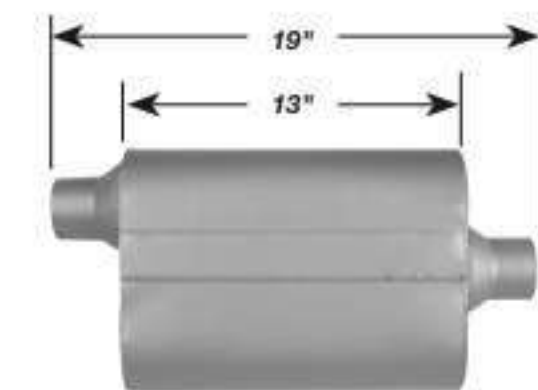

VX SERIES HIGH PERFORMANCE MUFFLERS

4.25" X 9.5" OVAL

CENTER/OFFSET

INLET	OUTLET	PART #
2.25"	2.25"	VX2442
2.5"	2.5"	VX2542
3"	3"	VX3042

OFFSET/CENTER

INLET	OUTLET	PART #
2.25"	2.25"	VX2441
2.5"	2.5"	VX2541
3"	3"	VX3041

OFFSET/OFFSET

INLET	OUTLET	PART #
2.25"	2.25"	VX2443
2.5"	2.5"	VX2543
3"	3"	VX3043

CENTER/DUALS

INLET	OUTLET	PART #
3"	2.5" DUALS	VX0402
3"	2.25" DUALS	VX0422
2.25"	2.25" DUALS	VX4422
2.5"	2.5" DUALS	VX5400
2.5"	2.25" DUALS	VX5422