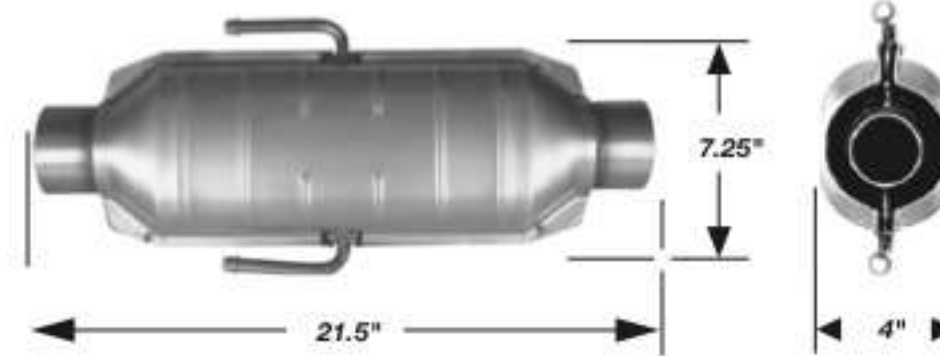

6070** SERIES

SUPER DUTY

Oval - with air tube