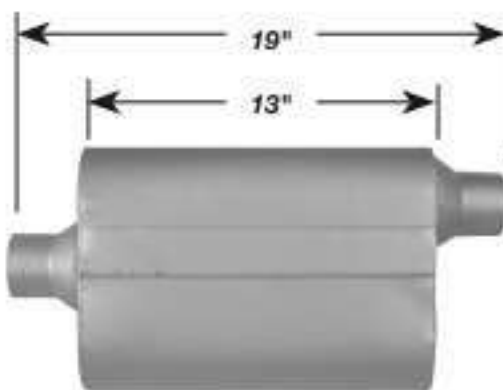

VX SERIES HIGH PERFORMANCE MUFFLERS

4.25" X 9.5" OVAL

CENTER/OFFSET

INLET	OUTLET	PART #
2.25"	2.25"	VX2442
2.5"	2.5"	VX2542
3"	3"	VX3042

OFFSET/CENTER

INLET	OUTLET	PART #
2.25"	2.25"	VX2441
2.5"	2.5"	VX2541
3"	3"	VX3041

OFFSET/OFFSET

INLET	OUTLET	PART #
2.25"	2.25"	VX2443
2.5"	2.5"	VX2543
3"	3"	VX3043

CENTER/DUALS

INLET	OUTLET	PART #
3"	2.5" DUALS	VX0402
3"	2.25" DUALS	VX0422
2.25"	2.25" DUALS	VX4422
2.5"	2.5" DUALS	VX5400
2.5"	2.25" DUALS	VX5422