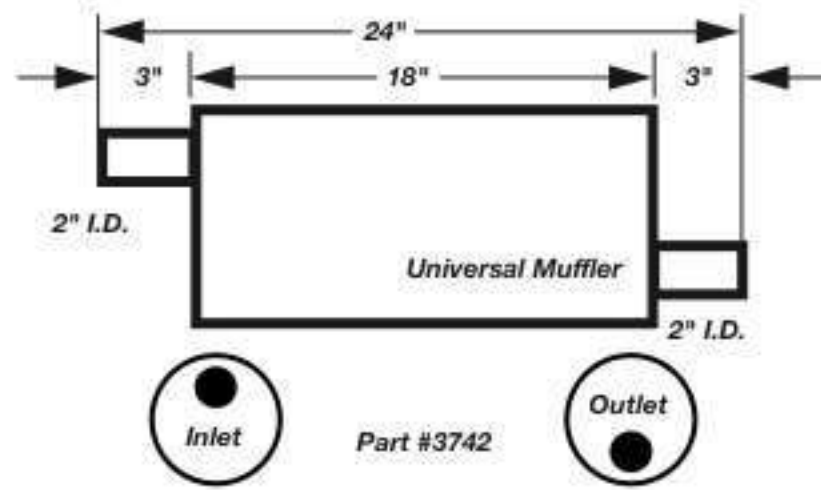

ENFORCER II

3-1/4" X 7-3/4"