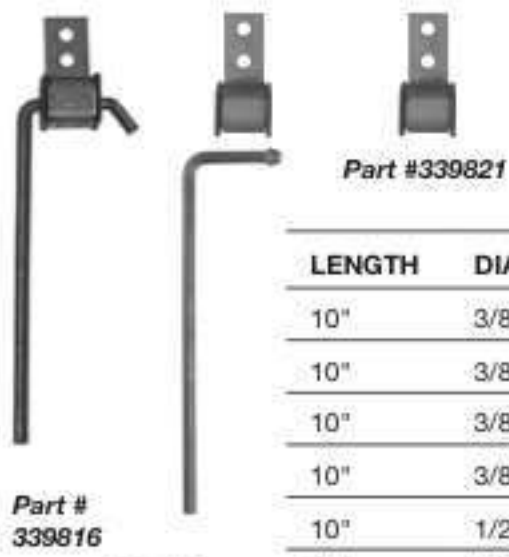

### MUFFLER SHOP HANGERS

5-1/2" Length    7" Length    8" Length    5-3/4" Length

Saddle swivels on rubber strap

SIZE	QTY	PART #
5-1/2"L x 1 3/8"W x 3/8"D	1	8484
5-1/2"L x 1 3/8"W x 3/8"D	100	9933
5-1/2"L x 1 3/8"W x 9/16"D	100	339801
5-3/4"L x 1 3/8"W x 5/8"D	1	8485
7"L x 1-1/8"W x 5/16"D	1	8020
8"L x 2"W x 11/32"D	50	9944
8"L x 2"W x 11/32"D	1	9944S

### UNIVERSAL HANGERS

Part #339821

Part # 339816

Part #s 339819 339820

LENGTH	DIA.	QTY	PART #
10"	3/8"	1	339816S
10"	3/8"	50	339816
10"	3/8"	1	339819S
10"	3/8"	50	339819
10"	1/2"	1	339820S
10"	1/2"	25	339820
NA	3/8"	50	339821