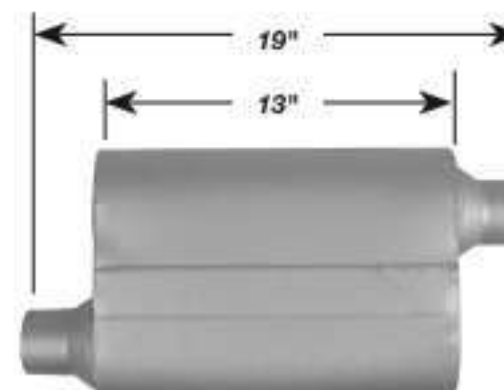

VX SERIES HIGH PERFORMANCE MUFFLERS

4.25" X 9.5" OVAL

CENTER/OFFSET

INLET	OUTLET	PART #
2.25"	2.25"	VX2442
2.5"	2.5"	VX2542
3"	3"	VX3042

OFFSET/CENTER

INLET	OUTLET	PART #
2.25"	2.25"	VX2441
2.5"	2.5"	VX2541
3"	3"	VX3041

OFFSET/OFFSET

INLET	OUTLET	PART #
2.25"	2.25"	VX2443
2.5"	2.5"	VX2543
3"	3"	VX3043

CENTER/DUALS

INLET	OUTLET	PART #
3"	2.5" DUALS	VX0402
3"	2.25" DUALS	VX0422
2.25"	2.25" DUALS	VX4422
2.5"	2.5" DUALS	VX5400
2.5"	2.25" DUALS	VX5422