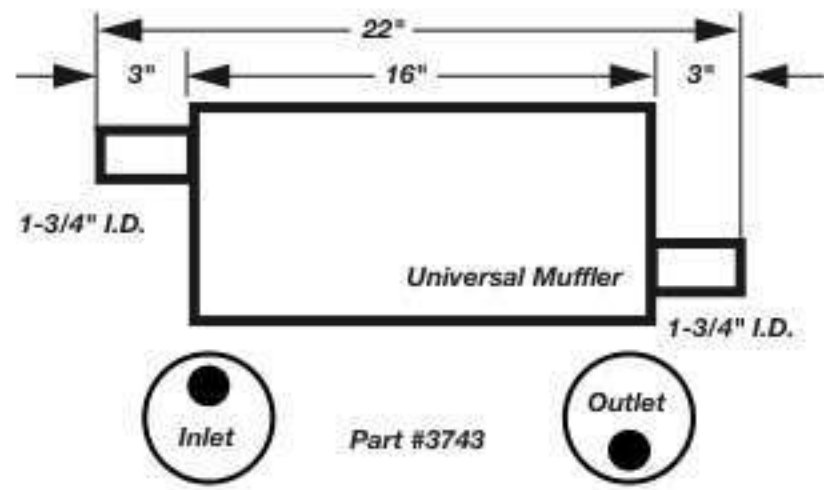

ENFORCER II

6" ROUND