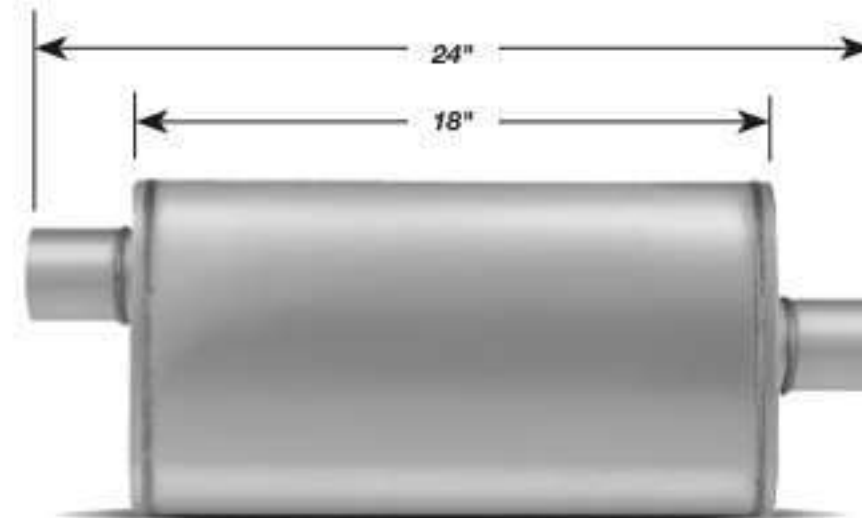

OFFSET/CENTER

INLET	OUTLET	PART #
2.25"	2.25"	XS1255
2.5"	2.5"	XS1256
3"	3"	XS1259