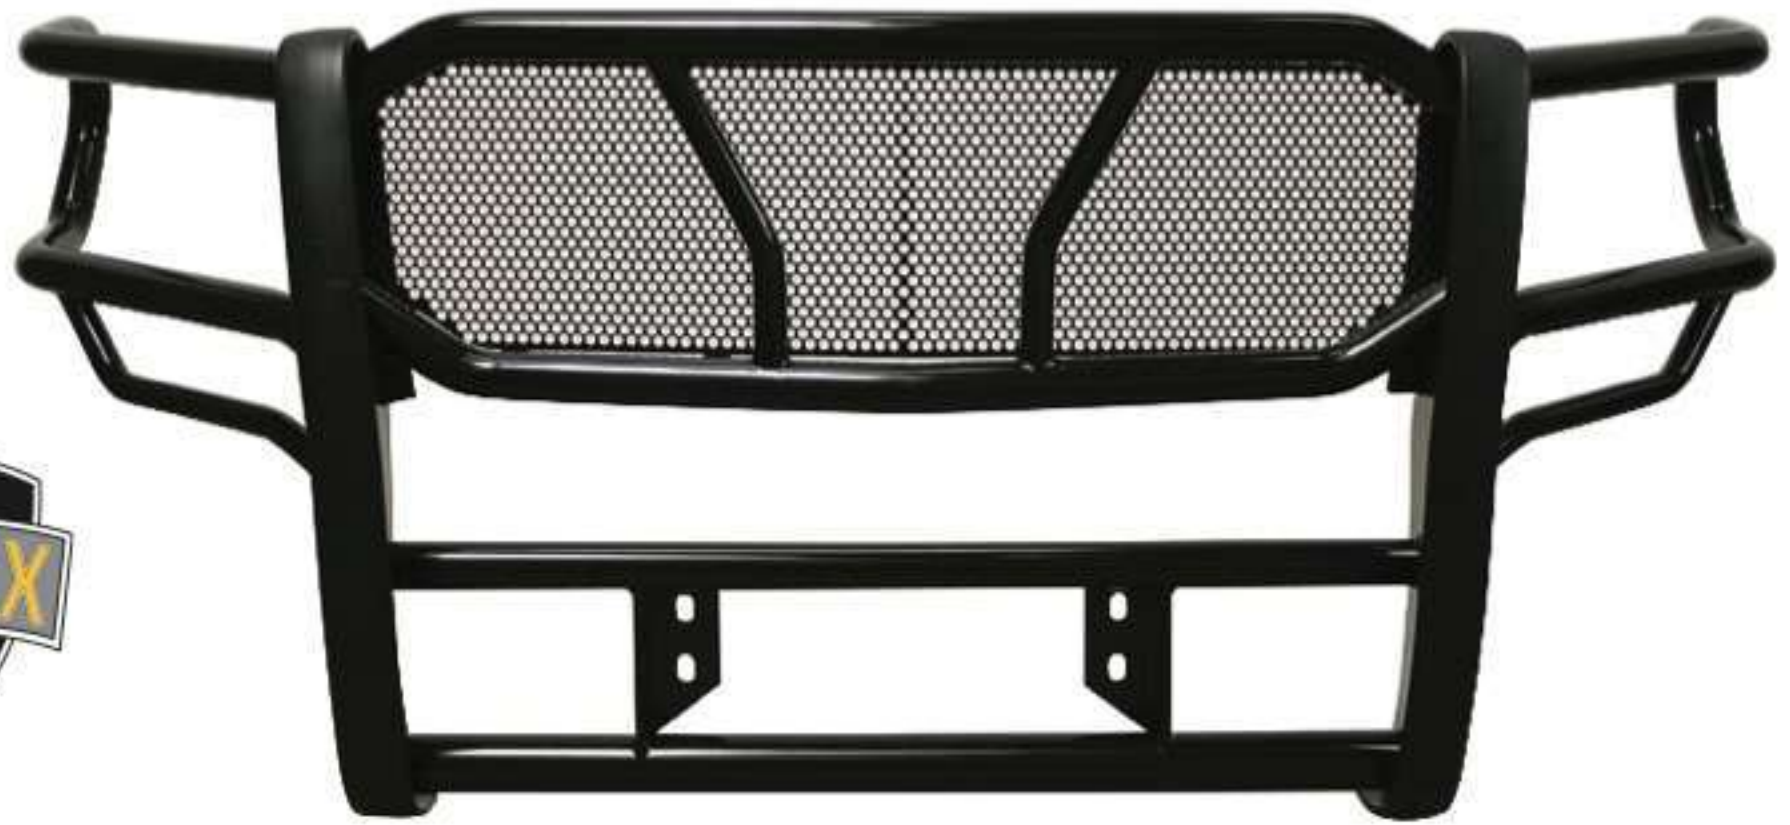

PRO TEXX HEAVY DUTY GRILLE GUARDS

Pro Texx's heavy duty grille guard for full-sized trucks and SUVs features a full 2" tubular design and full mesh center grille for maximum protection. Available in black powder coat finish.

- 2"-diameter tube
- 1-piece welded uprights
- 2" wraparound wings
- Custom designed for each vehicle application

CHEVROLET		
07-13	SILVERADO 1500	PT-65722
11-14	SILVERADO 2500/3500	PT-65163
03-06	SILVERADO 2500/3500	PT-65421
DODGE		
10-17	RAM 2500/3500	PT-65553
09-15	RAM 1500	PT-65453
06-09	RAM 2500/3500	PT-65591
06-08	RAM 1500	PT-65591
FORD		

YEAR	DESCRIPTION	PART #
09-14	F150	PT-65052
11-16	SUPER DUTY F250/350	PT-65732
08-10	SUPER DUTY F250/350/450/550	PT-65632
05-07	SUPER DUTY F250/350/450/550	PT-65461
2017	SUPER DUTY F250/350/450/550	PT-75763
NISSAN		
16-17	TITAN XD	PT-75663