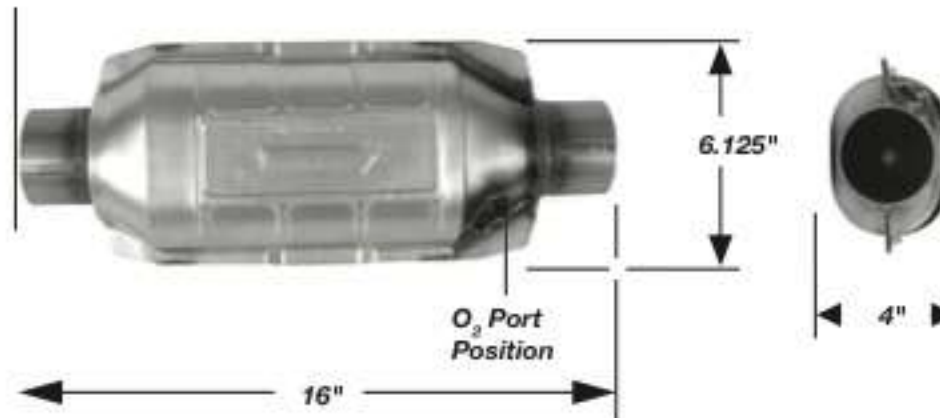

608*** SERIES

EPA OBDII BY DESIGN

Made to keep the "Light Off"
(MIL check engine light).

OBDII VEHICLES UP TO LEV

EPA OBD II	EPA ENG./TEST WEIGHT
3-WAY	5.9L, 6,250 LBS.
3-WAY W/ AIR	5.9L, 6,250 LBS.

Oval - without air tube