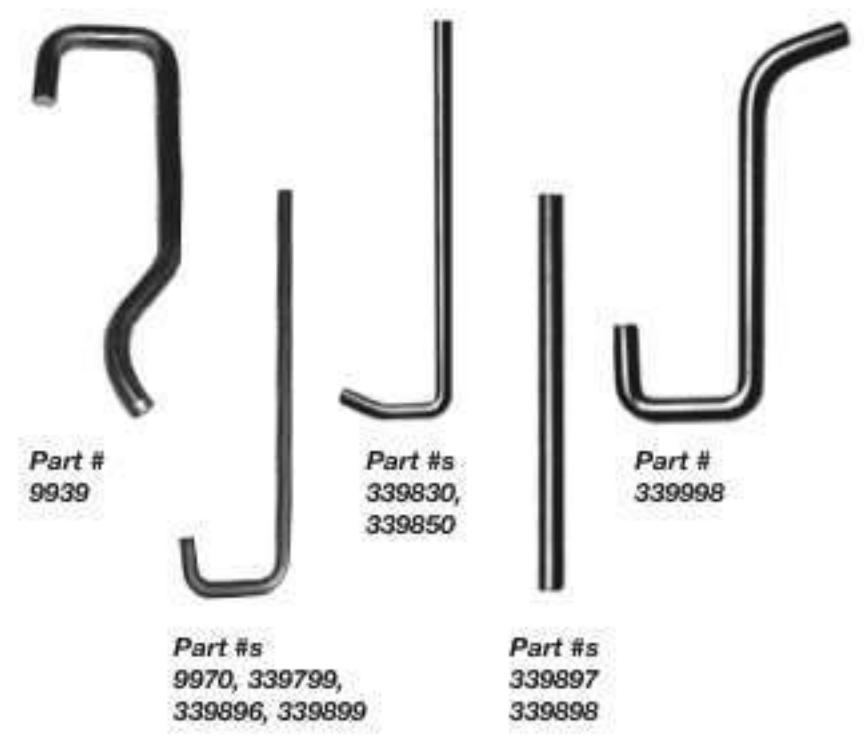

### 360° HANGERS

Regular, Medium, Long Closed    Regular Open    Short Closed    Regular Curved

DESCRIPTION	LENGTH	QTY	PART #
REG. CLOSED	9-1/2"	1	8049
REG. OPEN	9-3/4"	1	8050
MED. CLOSED	13-1/4"	1	8052
LONG CLOSED	17-1/4"	1	8051
REG. OPEN	9-1/2"	1	8483
REG. OPEN	9-1/2"	50	9937
REG. CURVED	9-1/2"	1	339818S
REG. CURVED	9-1/2"	50	339818
REG. OPEN	9-3/4"	50	339861
REG. CLOSED	9-1/2"	50	339993
SHORT CLOSED	5-5/8"	1	339994S
SHORT CLOSED	5-5/8"	50	339994

### GM UNIVERSAL MIDGET 360° HANGERS

Hangers pivot 90° at 2 separate points and rotate 360° for maximum flexibility.

Open End

Closed End

DESCRIPTION	PART #
OPEN END	8236
OPEN END - BULK	9943
CLOSED END	339860S
CLOSED END	339860

### UNIVERSAL WIRE HANGERS

LENGTH	WIDTH	WIRE ROD	QTY	PART #
<b>TYPE A</b>				
6"	1-1/4"	5/16"	25	FW2906
8"	1-1/4"	5/16"	25	FW2908
8"	1-1/4"	3/8"	25	FW3908
10"	2"	3/8"	25	FW3921
8"	2"	3/8"	25	FW3928
8"	1-1/2"	1/2"	15	FW5908
<b>TYPE B</b>				
8 1/2"	2"	3/8"	25	FW3408
<b>TYPE C</b>				
14"	-	1/2"	15	FW5014
<b>TYPE D</b>				
10"	2"	3/8"	25	FW3951
10"	2"	1/2"	15	FW5951
8"	2"	1/2"	15	FW5958