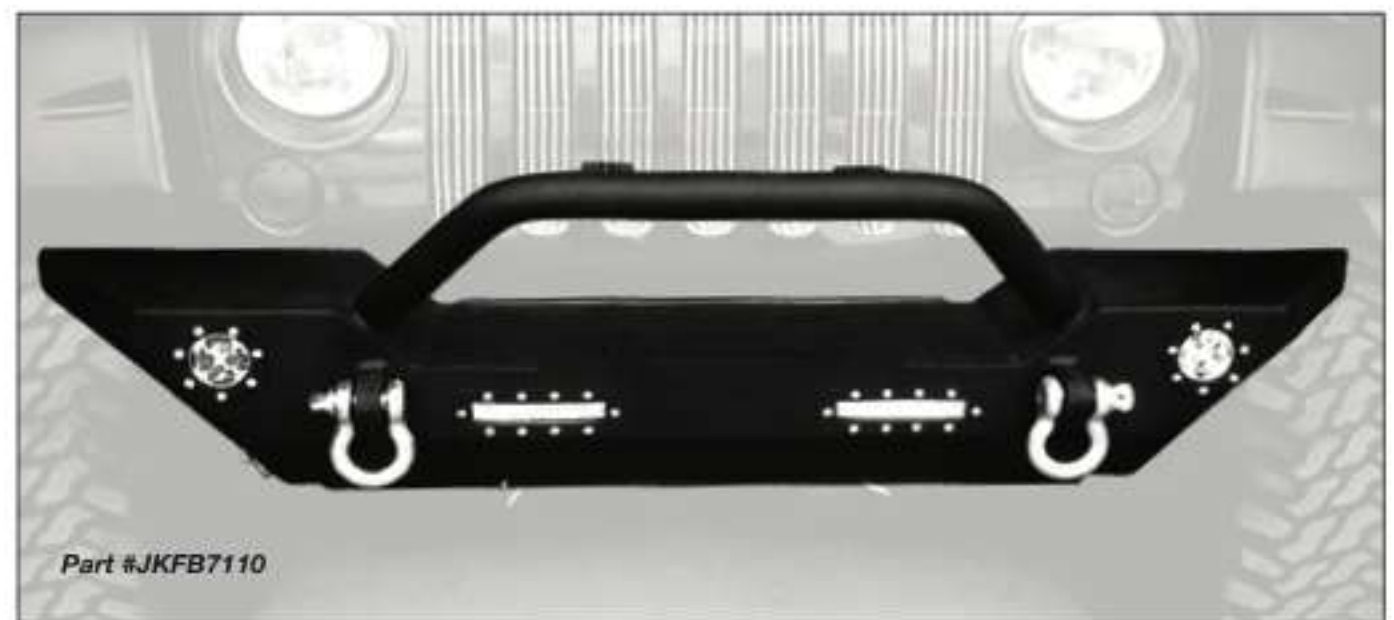

JEEP WRANGLER FRONT & REAR BUMPERS

- Tough, durable steel
- Black powder coated
- Designed for maximum off-road performance

WRANGLER JK		
07-17	FRONT BUMPER WITH LIGHT	JEEPJKFB7110
07-17	FRONT BUMPER WITH LIGHT	JEEPJKFB7220
07-17	FRONT BUMPER	JEEPJKFB7330
07-17	FRONT BUMPER	JEEPJKFB7440
07-17	FRONT BUMPER	JEEPJKFB7550
07-17	REAR BUMPER WITH SPARE TIRE CARRIER	JEEPJKRB7710P1
07-17	REAR BUMPER	JEEPJKRB7720
07-17	REAR BUMPER	JEEPJKRB7730
WRANGLER TJ		
87-06	FRONT BUMPER	JEEPTJFB6110
87-06	FRONT BUMPER WITH LIGHT	JEEPTJFB6220
87-06	HEAVY DUTY ROCK CRAWLER REAR BUMPER W/ TIRE CARRIER	JEEPTJRB6610P1
87-06	REAR BUMPER	JEEPTJRB6620

Part #JKFB7110