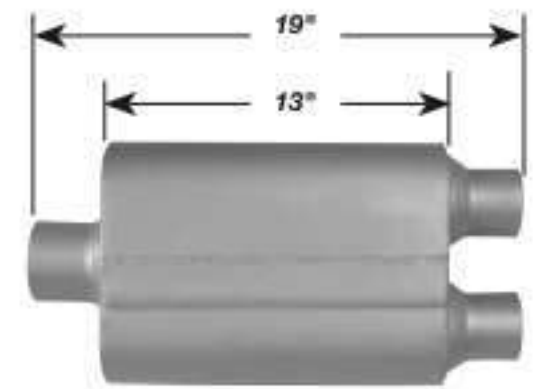

VX SERIES HIGH PERFORMANCE MUFFLERS

4.25" X 9.5" OVAL

CENTER/OFFSET

INLET	OUTLET	PART #
2.25"	2.25"	VX2442
2.5"	2.5"	VX2542
3"	3"	VX3042

OFFSET/CENTER

INLET	OUTLET	PART #
2.25"	2.25"	VX2441
2.5"	2.5"	VX2541
3"	3"	VX3041

OFFSET/OFFSET

INLET	OUTLET	PART #
2.25"	2.25"	VX2443
2.5"	2.5"	VX2543
3"	3"	VX3043

CENTER/DUALS

INLET	OUTLET	PART #
3"	2.5" DUALS	VX0402
3"	2.25" DUALS	VX0422
2.25"	2.25" DUALS	VX4422
2.5"	2.5" DUALS	VX5400
2.5"	2.25" DUALS	VX5422