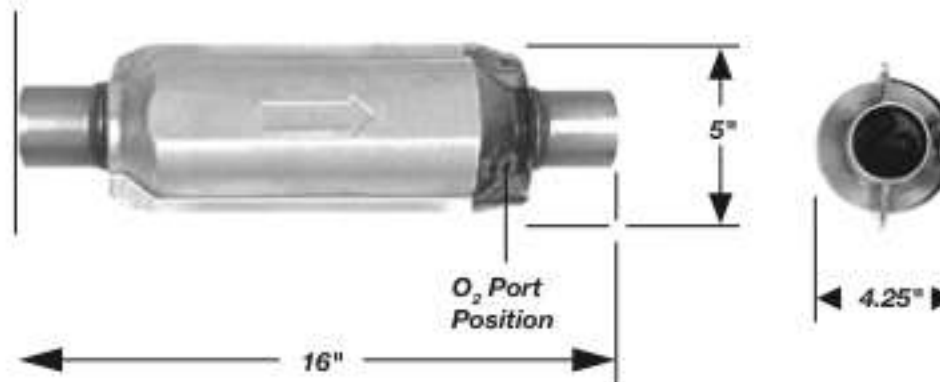

Units have O₂ sensor port in outlet unless otherwise noted.

INLET/I.D.	OUTLET/I.D.	PART #
2"	2" W/ O₂ SENSOR PORT	608204
2.25"	2.25" W/ O₂ SENSOR PORT	608205
2.5"	2.5" W/ O₂ SENSOR PORT	608206

Round - without air tube