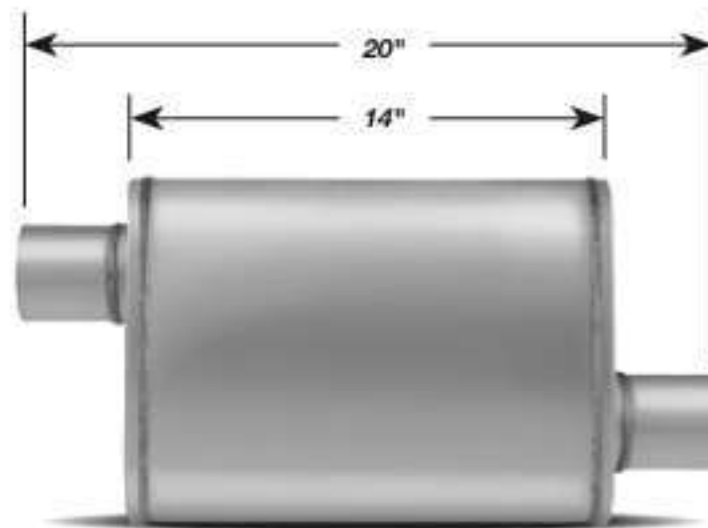

OFFSET/OFFSET

INLET	OUTLET	PART #
2.25"	2.25"	XS1235
2.5"	2.5"	XS1236