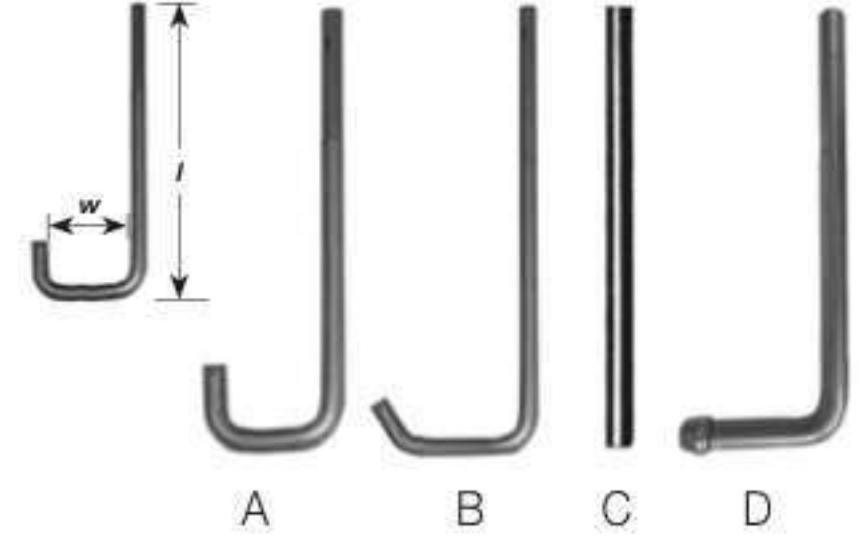

### 360° HANGERS

Regular, Medium, Long Closed    Regular Open    Short Closed    Regular Curved

DESCRIPTION	LENGTH	QTY	PART #
REG. CLOSED	9-1/2"	1	8049
REG. OPEN	9-3/4"	1	8050
MED. CLOSED	13-1/4"	1	8052
LONG CLOSED	17-1/4"	1	8051
REG. OPEN	9-1/2"	1	8483
REG. OPEN	9-1/2"	50	9937
REG. CURVED	9-1/2"	1	339818S
REG. CURVED	9-1/2"	50	339818
REG. OPEN	9-3/4"	50	339861
REG. CLOSED	9-1/2"	50	339993
SHORT CLOSED	5-5/8"	1	339994S
SHORT CLOSED	5-5/8"	50	339994

### GM UNIVERSAL MIDGET 360° HANGERS

Hangers pivot 90° at 2 separate points and rotate 360° for maximum flexibility.

Open End

Closed End

DESCRIPTION	PART #
OPEN END	8236
OPEN END - BULK	9943
CLOSED END	339860S
CLOSED END	339860

### UNIVERSAL WIRE HANGERS

LENGTH	WIDTH	WIRE ROD	QTY	PART #
<b>TYPE A</b>				
6"	1-1/4"	5/16"	25	FW2906
8"	1-1/4"	5/16"	25	FW2908
8"	1-1/4"	3/8"	25	FW3908
10"	2"	3/8"	25	FW3921
8"	2"	3/8"	25	FW3928
8"	1-1/2"	1/2"	15	FW5908
<b>TYPE B</b>				
8 1/2"	2"	3/8"	25	FW3408
<b>TYPE C</b>				
14"	-	1/2"	15	FW5014
<b>TYPE D</b>				
10"	2"	3/8"	25	FW3951
10"	2"	1/2"	15	FW5951
8"	2"	1/2"	15	FW5958