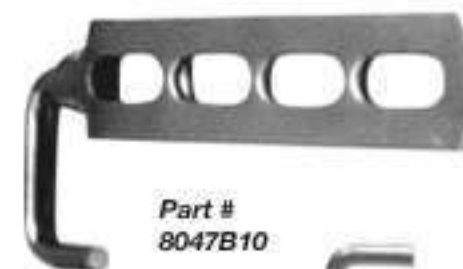

## UNIVERSAL BRACKET

HOLE DIAMETER	LENGTH	WIDTH	DEPTH	QTY	PART #
11/32"	2-7/8"	1-1/2"	7/8"	1	8172

Straight Steel Strap  
Std. 1/8"-thick  
H.D. 3/16"-thick

90° Steel Strap  
Std. 1/8"-thick  
H.D. 3/16"-thick