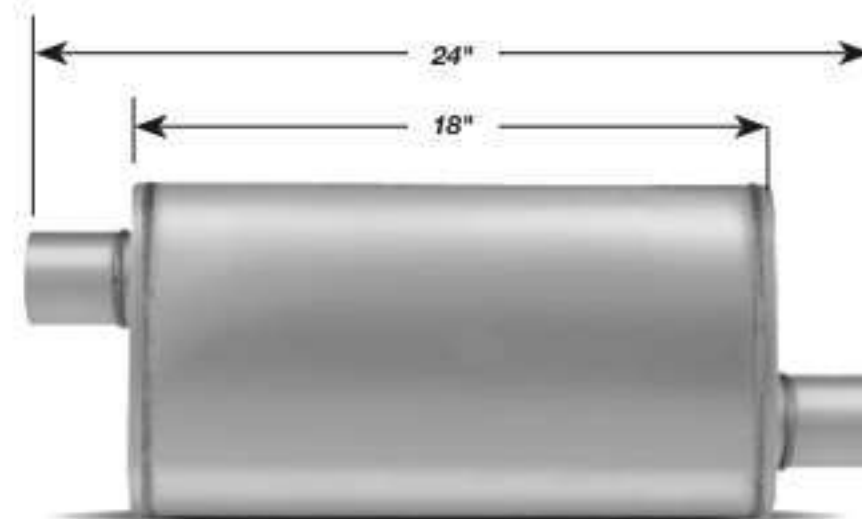

OFFSET/CENTER

INLET	OUTLET	PART #
2"	2"	XS1224
2.25"	2.25"	XS1225
2.5"	2.5"	XS1226
3"	3"	XS1229

OFFSET/CENTER

INLET	OUTLET	PART #
2.25"	2.25"	XS1255
2.5"	2.5"	XS1256
3"	3"	XS1259

OFFSET/OFFSET

INLET	OUTLET	PART #
2.25"	2.25"	XS1235
2.5"	2.5"	XS1236