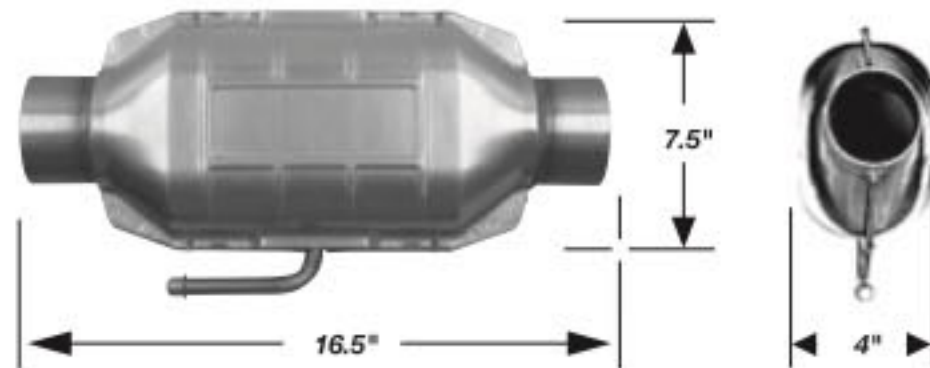

6090** SERIES

LARGE BODY SUPER X DUTY

Oval - with air tube