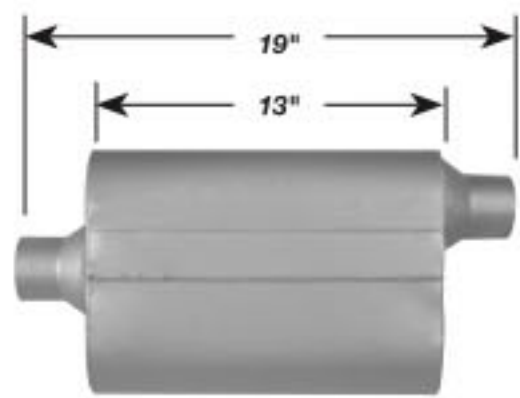

VX SERIES HIGH PERFORMANCE MUFFLERS

4.25" X 9.5" OVAL

CENTER/OFFSET

INLET	OUTLET	PART #
2.25"	2.25"	VX2442
2.5"	2.5"	VX2542
3"	3"	VX3042