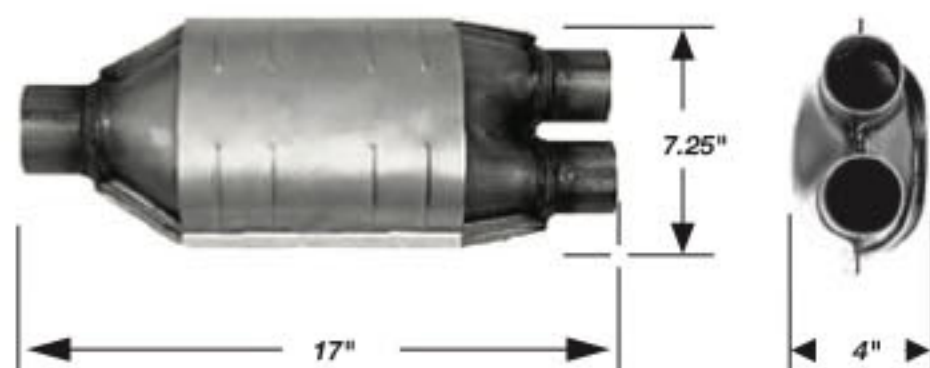

INLET/I.D.	OUTLET/I.D.	PART #
2" DUAL	2.5" W/O AIR TUBE	609240
2" DUAL, W/ O2 SENSOR PORT	2.5" W/O AIR TUBE	609244
2" DUAL, W/ O2 SENSOR PORT	2.5" W/ AIR TUBE	609044

Oval - without air tube