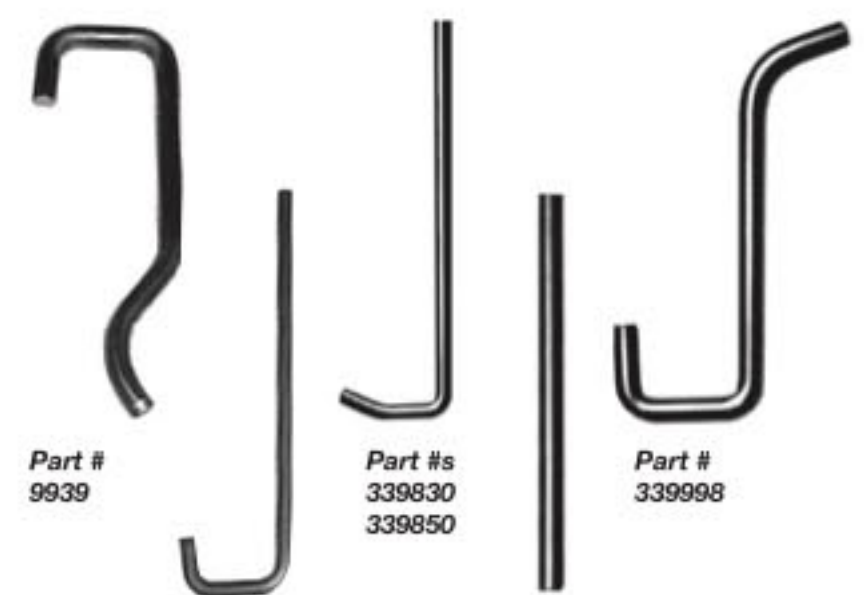

UNIVERSAL HANGERS

Part # 8053

Part # 8301

360° HANGERS

Regular, Medium, Long Closed Regular Open Short Closed Regular Curved

DESCRIPTION	LENGTH	QTY	PART #
REG. CLOSED	9-1/2"	1	8049
REG. OPEN	9-3/4"	1	8050
MED. CLOSED	13-1/4"	1	8052
LONG CLOSED	17-1/4"	1	8051
REG. OPEN	9-1/2"	1	8483
REG. OPEN	9-1/2"	50	9937
REG. CURVED	9-1/2"	1	339818S
REG. CURVED	9-1/2"	50	339818
REG. OPEN	9-3/4"	50	339861
REG. CLOSED	9-1/2"	50	339993
SHORT CLOSED	5-5/8"	1	339994S
SHORT CLOSED	5-5/8"	50	339994

GM UNIVERSAL MIDGET 360° HANGERS

Hangers pivot 90° at 2 separate points and rotate 360° for maximum flexibility.

Open End

Closed End

DESCRIPTION	PART #
OPEN END	8236
OPEN END - BULK	9943
CLOSED END	339860S
CLOSED END	339860

UNIVERSAL WIRE HANGERS

LENGTH	WIDTH	WIRE ROD	QTY	PART #
TYPE A				
6"	1-1/4"	5/16"	25	FW2906
8"	1-1/4"	5/16"	25	FW2908
8"	1-1/4"	3/8"	25	FW3908
10"	2"	3/8"	25	FW3921
8"	2"	3/8"	25	FW3928
8"	1-1/2"	1/2"	15	FW5908
TYPE B				
8 1/2"	2"	3/8"	25	FW3408
TYPE C				
14"	-	1/2"	15	FW5014
TYPE D				
10"	2"	3/8"	25	FW3951
10"	2"	1/2"	15	FW5951
8"	2"	1/2"	15	FW5958