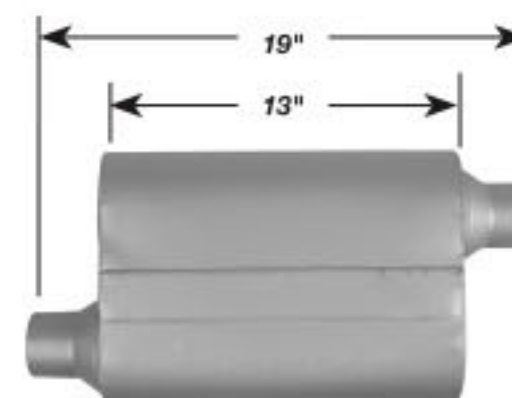

OFFSET/OFFSET

INLET	OUTLET	PART #
2.5"	2.5"	XS1266

VX SERIES HIGH PERFORMANCE MUFFLERS

4.25" X 9.5" OVAL

CENTER/OFFSET

INLET	OUTLET	PART #
2.25"	2.25"	VX2442
2.5"	2.5"	VX2542
3"	3"	VX3042

OFFSET/CENTER

INLET	OUTLET	PART #
2.25"	2.25"	VX2441
2.5"	2.5"	VX2541
3"	3"	VX3041