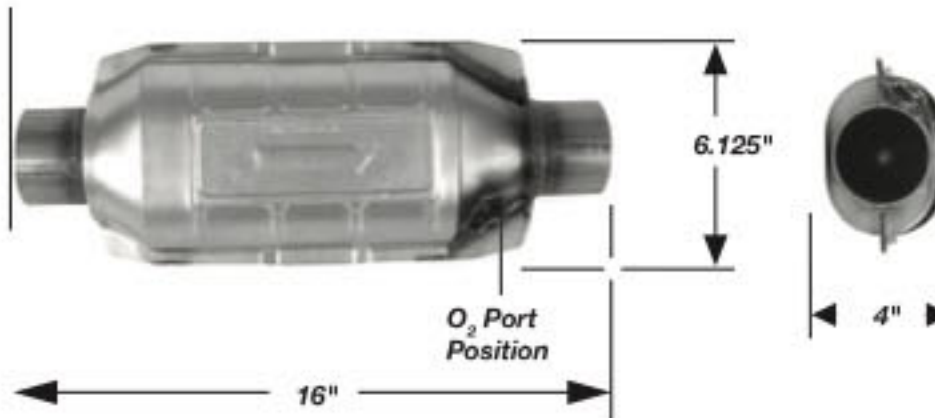

608*** SERIES

EPA OBDII BY DESIGN

Made to keep the "light off"
(MIL check engine light).

OBDII VEHICLES UP TO LEV

EPA OBD II	EPA ENG./TEST WEIGHT
3-WAY	5.9L, 6,250 LBS.
3-WAY W/ AIR	5.9L, 6,250 LBS.

Oval - without air tube