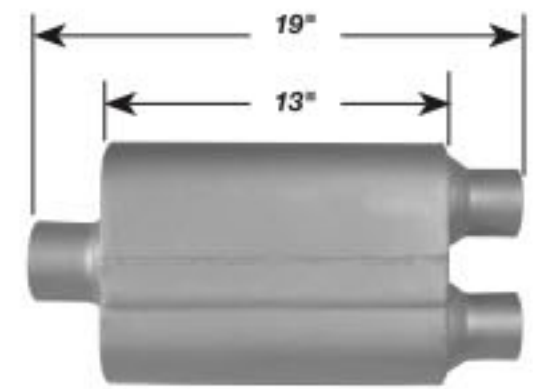

CENTER/DUALS

INLET	OUTLET	PART #
3"	2.5" DUALS	VX0402
3"	2.25" DUALS	VX0422
2.25"	2.25" DUALS	VX4422
2.5"	2.5" DUALS	VX5400
2.5"	2.25" DUALS	VX5422