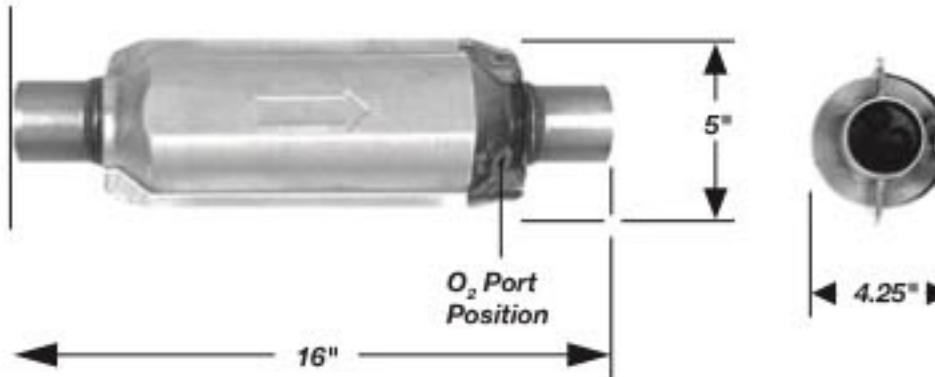

Units have O₂ sensor port in outlet unless otherwise noted.

INLET/I.D.	OUTLET/I.D.	PART #
2"	2" W/ O₂ SENSOR PORT	608204
2.25"	2.25" W/ O₂ SENSOR PORT	608205
2.5"	2.5" W/ O₂ SENSOR PORT	608206

Round - without air tube