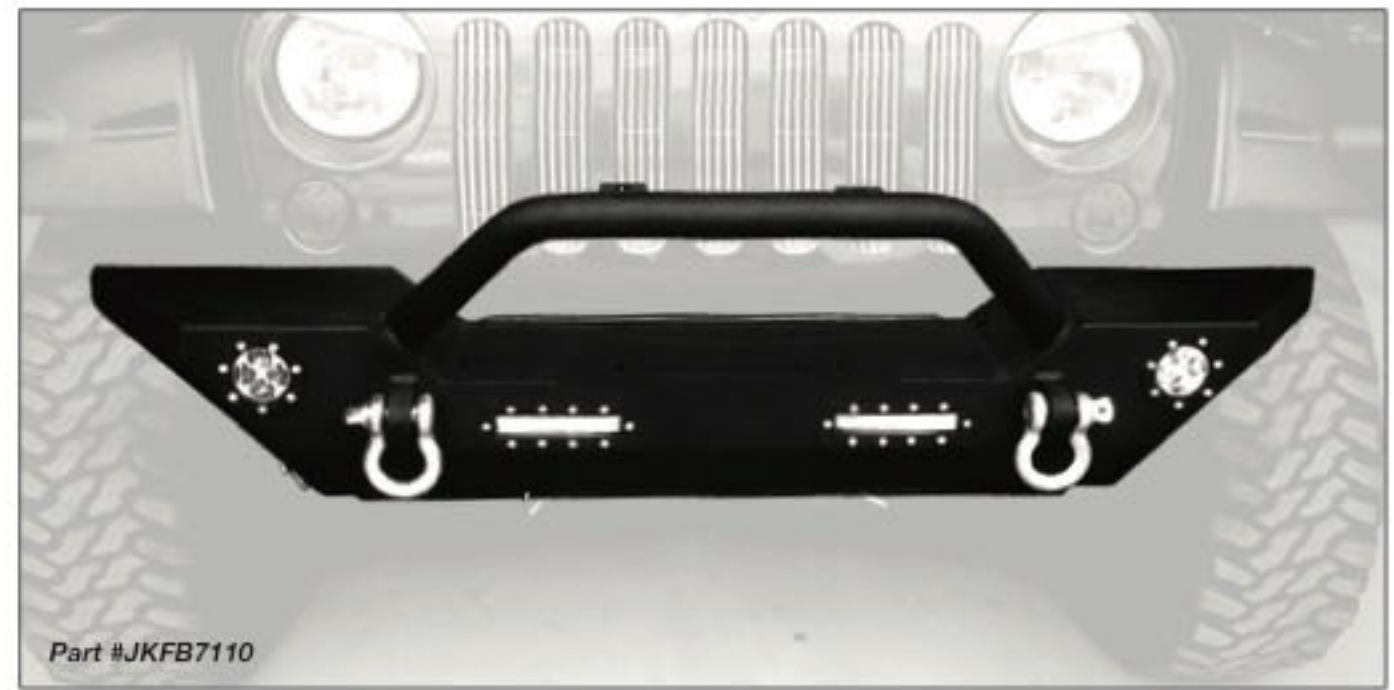

JEEP WRANGLER FRONT & REAR BUMPERS

- Tough, durable steel
- Black powder coated
- Designed for maximum off-road performance

YEAR	DESCRIPTION	PART #
WRANGLER JK		
07-18	FRONT BUMPER W/LIGHT	JEEPJKFB7110
07-18	FRONT BUMPER W/LIGHT	JEEPJKFB7220
07-18	FRONT BUMPER	JEEPJKFB7440
07-18	REAR BUMPER W/SPARE TIRE CARRIER	JEEPJKRB7710P1
07-18	REAR BUMPER	JEEPJKRB7730
	TIRE CARRIER FOR JEEPJKRB7710P1	JEEPJKRB7710P2
WRANGLER TJ		
87-06	FRONT BUMPER W/LIGHT	JEEPTJFB6220
87-06	REAR BUMPER	JEEPTJRB6620