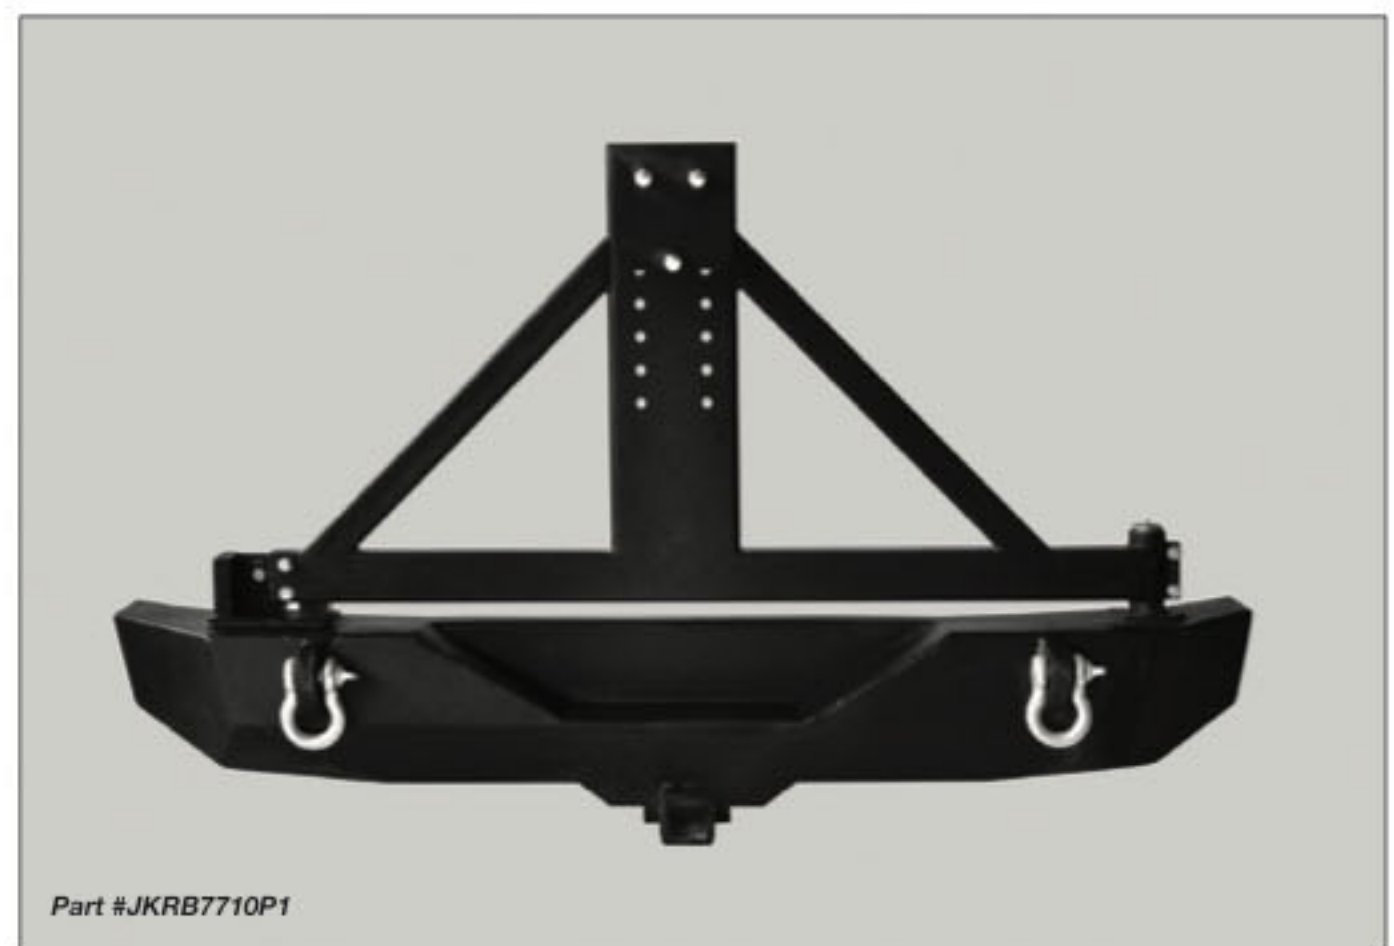

JEEP WRANGLER FRONT & REAR BUMPERS

- Tough, durable steel
- Black powder coated
- Designed for maximum off-road performance

YEAR	DESCRIPTION	PART #
WRANGLER JK		
07-18	FRONT BUMPER W/LIGHT	JEEPJKFB7110
07-18	FRONT BUMPER W/LIGHT	JEEPJKFB7220
07-18	FRONT BUMPER	JEEPJKFB7440
07-18	REAR BUMPER W/SPARE TIRE CARRIER	JEEPJKRB7710P1
07-18	REAR BUMPER	JEEPJKRB7730
	TIRE CARRIER FOR JEEPJKRB7710P1	JEEPJKRB7710P2
WRANGLER TJ		
87-06	FRONT BUMPER W/LIGHT	JEEPTJFB6220
87-06	REAR BUMPER	JEEPTJRB6620