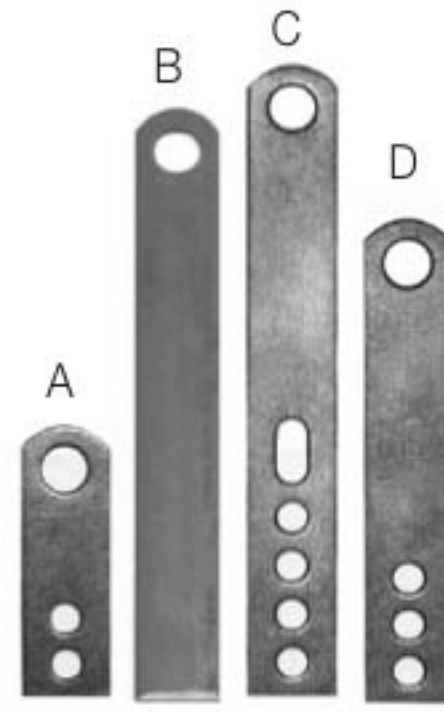

O-RING/BRACKET

DESCRIPTION	QTY.	PART #
O-RING	1	8166
O-RING - BULK	50	9959

UNIVERSAL BRACKET

HOLE DIAMETER	LENGTH	WIDTH	DEPTH	QTY.	PART #
11/32"	2-7/8"	1-1/2"	7/8"	1	8172

STRAPS

Straight Steel Strap
Std. 1/8"-thick
H.D. 3/16"-thick

90° Steel Strap
Std. 1/8"-thick
H.D. 3/16"-thick

Part #
8047B10

Part #
8048B10

TYPE	LENGTH	QTY.	PART #
STRAIGHT STEEL STRAP W/ 3/8" HOLES			
STD. A	3-1/4"	10	9923
STD. D	4-1/2"	50	9924
STD. A	4-1/2"	50	339811
H.D. A	4-1/2"	25	339812
STD. D	5-3/4"	50	9925
H.D. A	5-3/4"	25	339813
H.D. A	7"	25	339814
H.D. B	7"	25	339822
STD. C	7"	50	339894
STD. A	7"	50	339895
H.D. C	8-7/8"	25	339800
STD. D	9"	50	9926
H.D. A	9"	25	339815
H.D. B	9"	25	339823
H.D. C	9"	25	339827
H.D. A	11"	25	339810
STD. D	14"	50	9927
90° STEEL STRAP W/ 3/8" HOLES			
STD. D	3"	50	9928
H.D. A	3"	25	339803
STD. A	4-1/4"	50	339804
H.D. A	4-1/4"	25	339805
STD. D	5"	50	9929
H.D. A	5-1/2"	25	339806
H.D. A	7-1/2"	25	339808
STD. C	7-1/2"	50	339824
H.D. A	9"	25	339809
H.D. C	9"	25	339825
H.D. B	9"	25	339826
H.D. A	12-1/2"	50	339802
UNIVERSAL STRAP HOOK			
IN-LINE	1/2" ROD	10	8045B10
90°	1/2" ROD	10	8046B10
IN-LINE	3/8" ROD	10	8047B10
90°	3/8" ROD	10	8048B10