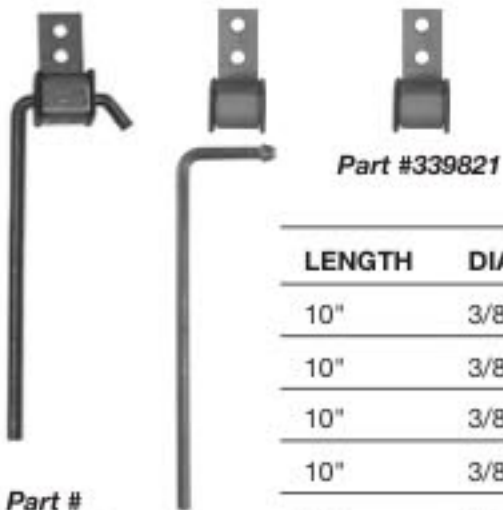

HANGERS

MUFFLER SHOP HANGERS

5-1/2" Length 7" Length 8" Length 5-3/4" Length

Saddle swivels on rubber strap

SIZE	QTY	PART #
5-1/2"L x 1 3/8"W x 3/8"D	1	8484
5-1/2"L x 1 3/8"W x 3/8"D	100	9933
5-1/2"L x 1 3/8"W x 9/16"D	100	339801
5-3/4"L x 1 3/8"W x 5/8"D	1	8485
7"L x 1-1/8"W x 5/16"D	1	8020
8"L x 2"W x 11/32"D	50	9944
8"L x 2"W x 11/32"D	1	9944S

UNIVERSAL HANGERS

Part #339821

Part # 339816

Part #s 339819 339820

LENGTH	DIA.	QTY	PART #
10"	3/8"	1	339816S
10"	3/8"	50	339816
10"	3/8"	1	339819S
10"	3/8"	50	339819
10"	1/2"	1	339820S
10"	1/2"	25	339820
NA	3/8"	50	339821