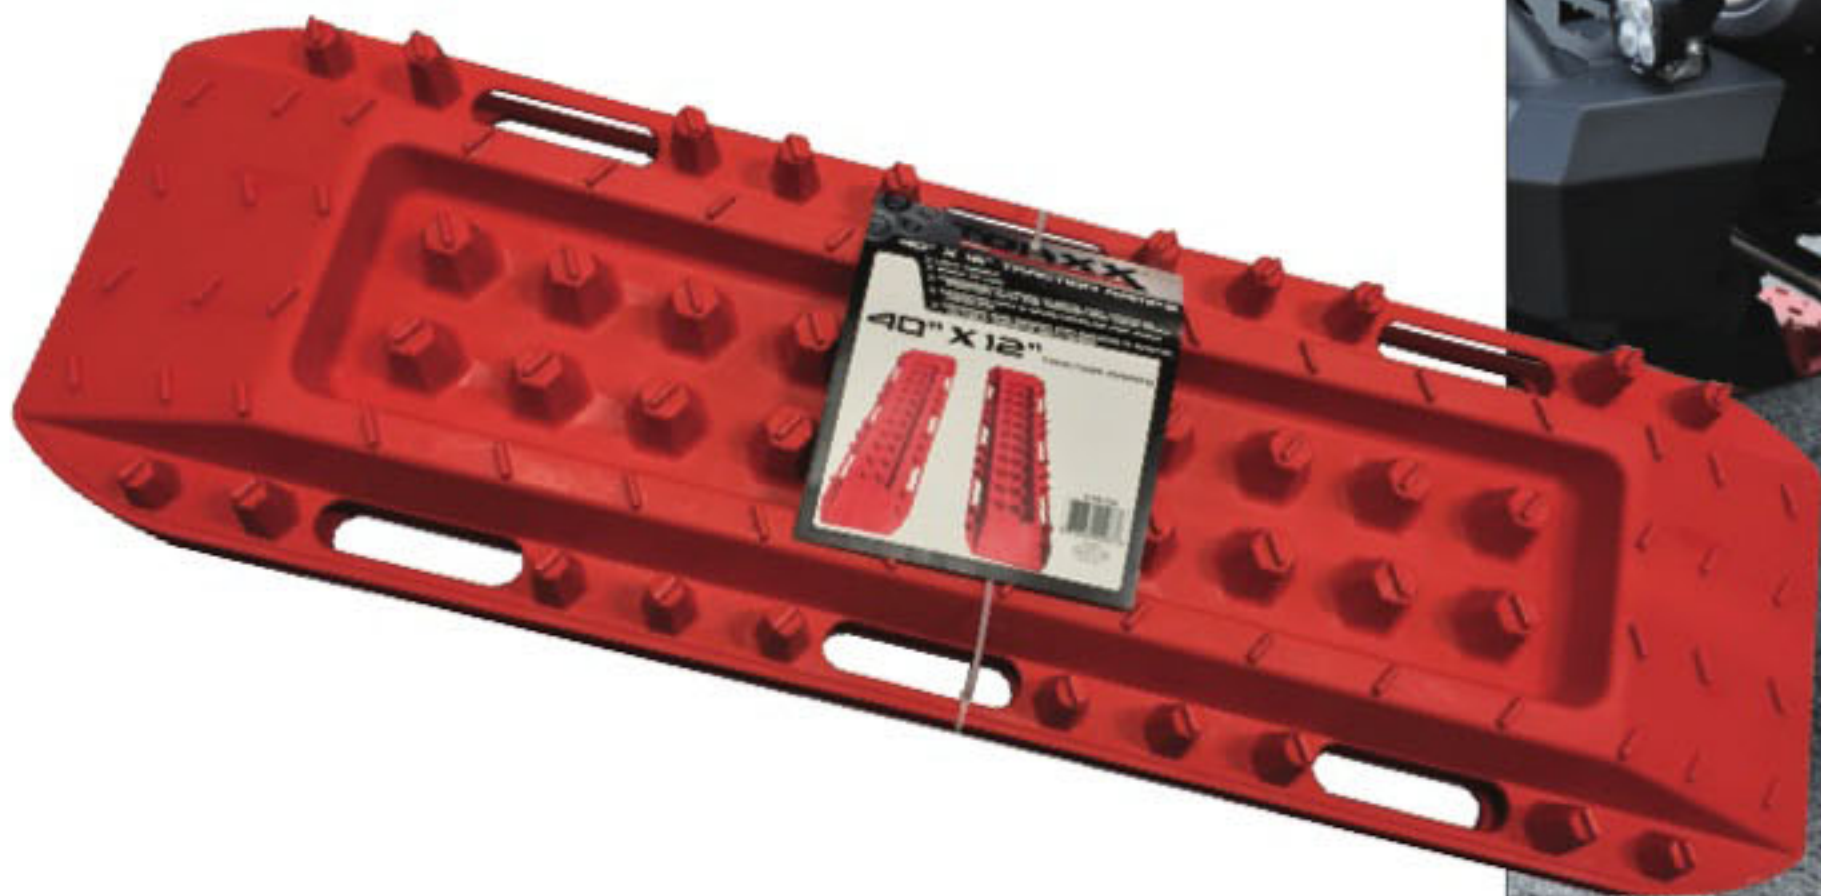

TRACTION RAMPS*

- 40" x 12"
- Lightweight
- Easy to use
- Aggressive large cleats for maximum traction with the terrain and your tires
- Designed with 6 grab handles for easy handling
- Tapered end design can become a shovel to help remove dirt and snow