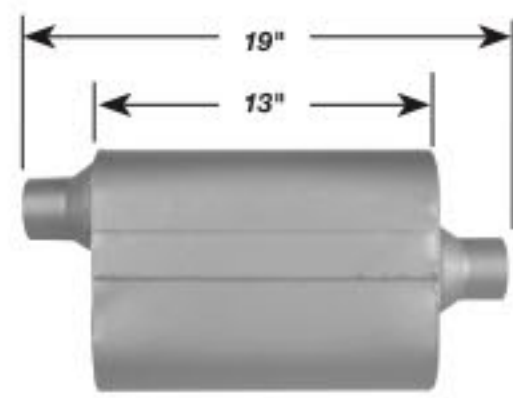

OFFSET/OFFSET

INLET	OUTLET	PART #
2.5"	2.5"	XS1266

VX SERIES HIGH PERFORMANCE MUFFLERS

4.25" X 9.5" OVAL

CENTER/OFFSET

INLET	OUTLET	PART #
2.25"	2.25"	VX2442
2.5"	2.5"	VX2542
3"	3"	VX3042

OFFSET/CENTER

INLET	OUTLET	PART #
2.25"	2.25"	VX2441
2.5"	2.5"	VX2541
3"	3"	VX3041