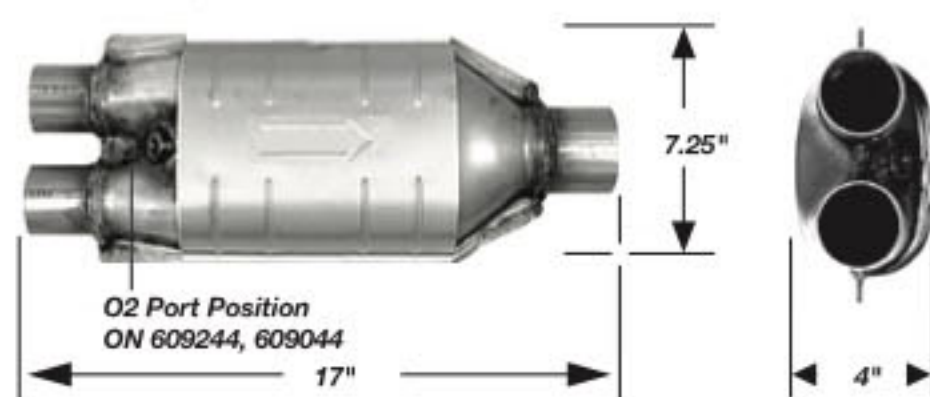

INLET/I.D.	OUTLET/I.D.	PART #
3"	3" W/ AIR TUBE	609007

Oval