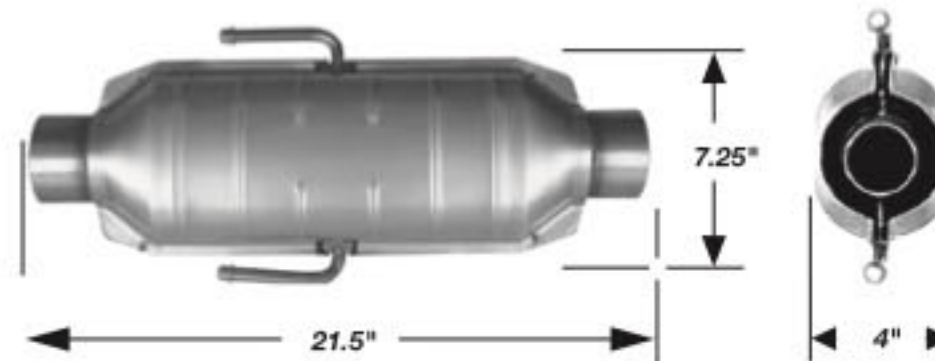

6070** SERIES

SUPER DUTY

Oval - with air tube