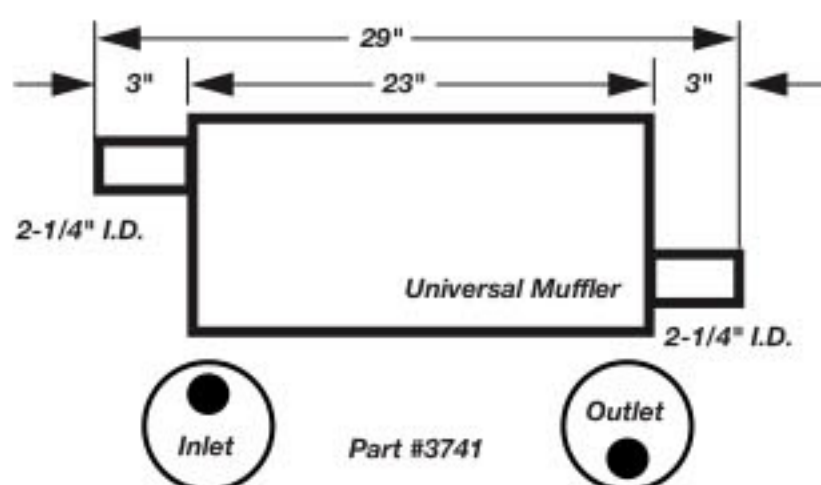

ENFORCER II

6" ROUND