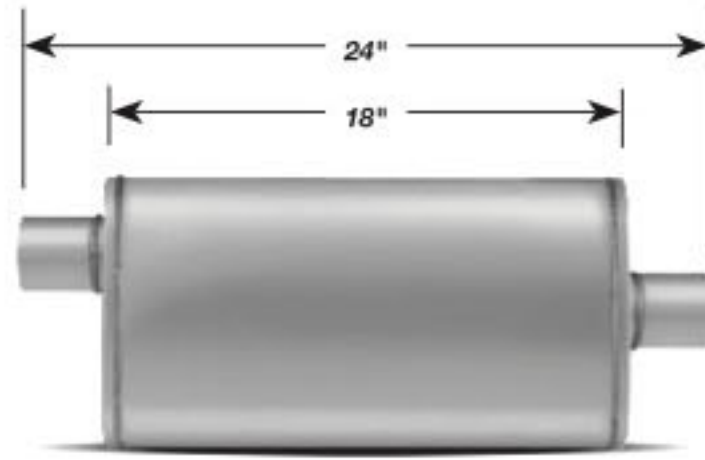

OFFSET/OFFSET

INLET	OUTLET	PART #
2.25"	2.25"	XS1235
2.5"	2.5"	XS1236