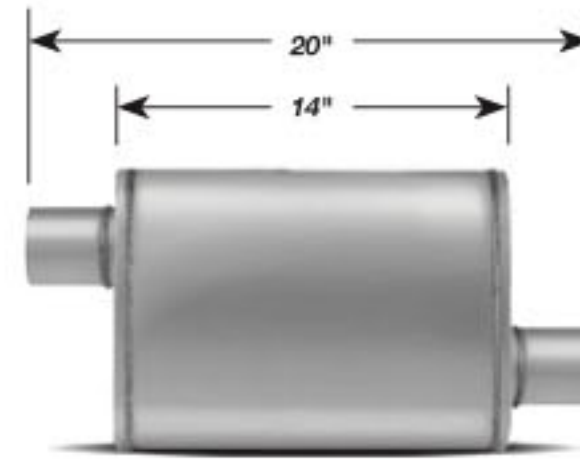

OFFSET/CENTER

INLET	OUTLET	PART #
2.25"	2.25"	XS1255
2.5"	2.5"	XS1256
3"	3"	XS1259