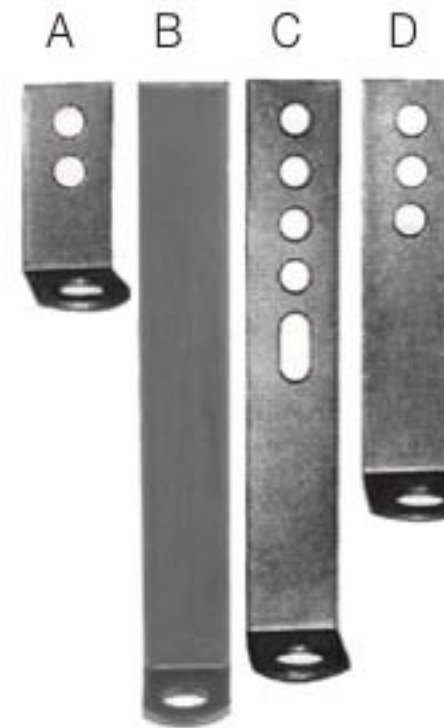

O-RING/BRACKET

DESCRIPTION	QTY.	PART #
O-RING	1	8166
O-RING - BULK	50	9959

UNIVERSAL BRACKET

HOLE DIAMETER	LENGTH	WIDTH	DEPTH	QTY.	PART #
11/32"	2-7/8"	1-1/2"	7/8"	1	8172

STRAPS

Straight Steel Strap
Std. 1/8"-thick
H.D. 3/16"-thick