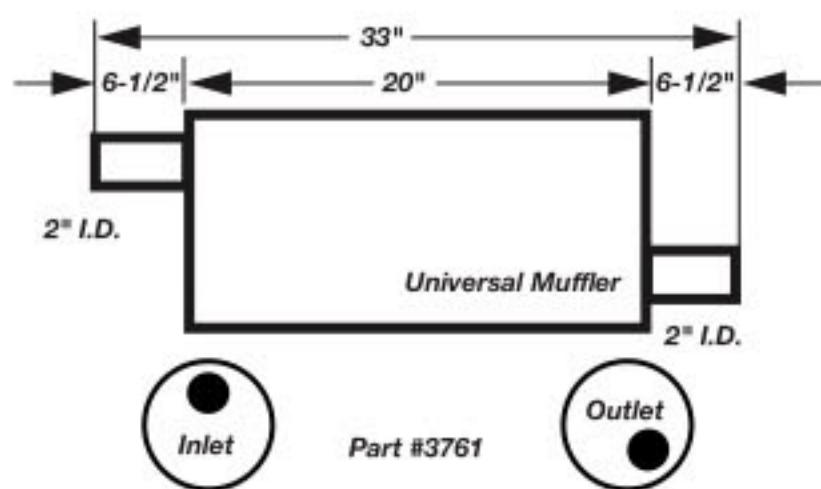

ENFORCER II

6" ROUND