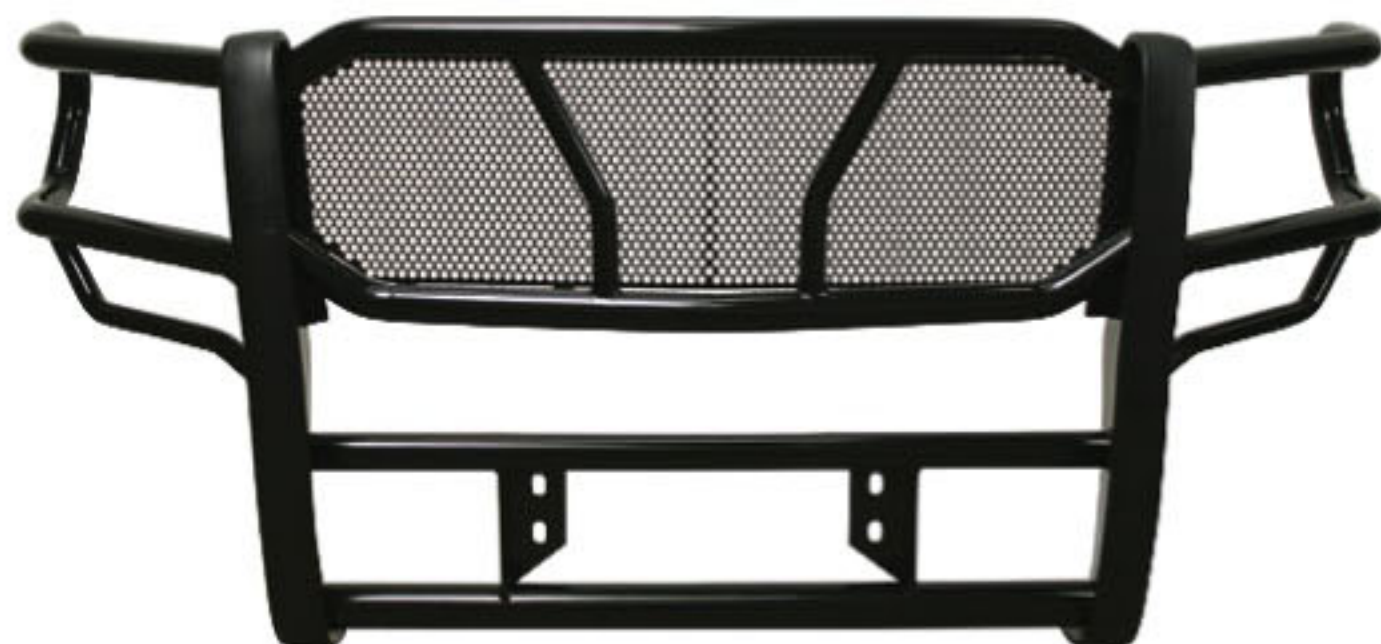

PRO TEXX HEAVY DUTY GRILLE GUARDS*

Pro Texx's heavy duty grille guard for full-sized trucks and SUVs features a full 2" tubular design and full mesh center grille for maximum protection. Available in black powder coat finish.