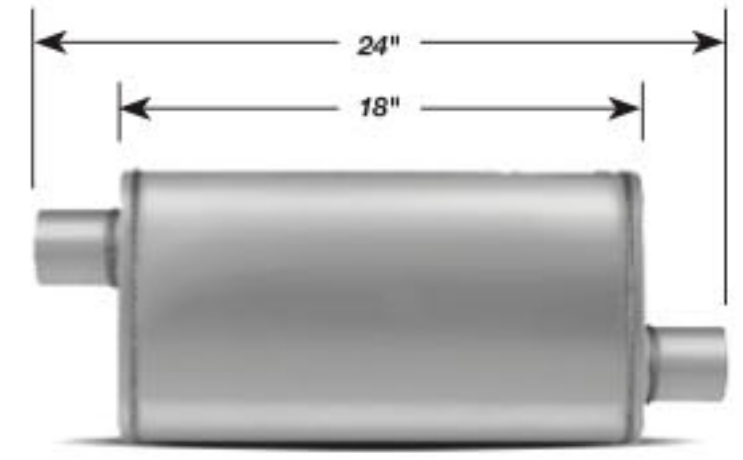

OFFSET/CENTER

INLET	OUTLET	PART #
2"	2"	XS1224
2.25"	2.25"	XS1225
2.5"	2.5"	XS1226
3"	3"	XS1229

OFFSET/OFFSET

INLET	OUTLET	PART #
2.25"	2.25"	XS1235
2.5"	2.5"	XS1236

OFFSET/CENTER

INLET	OUTLET	PART #
2.25"	2.25"	XS1255
2.5"	2.5"	XS1256
3"	3"	XS1259