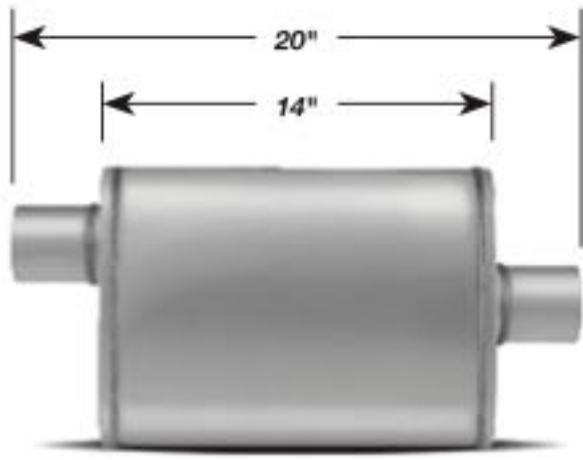

STAINLESS STEEL HIGH PERFORMANCE MUFFLERS

4" X 9" OVAL REVERSIBLE

Performance features:

- Heavy gauge 100% stainless steel
- All welded construction
- Straight through flow design
- Increased flow
- Excellent performance sound
- Reversible
- High temperature acoustical filler material
- Better performance

OFFSET/CENTER

INLET	OUTLET	PART #
2"	2"	XS1224
2.25"	2.25"	XS1225
2.5"	2.5"	XS1226
3"	3"	XS1229