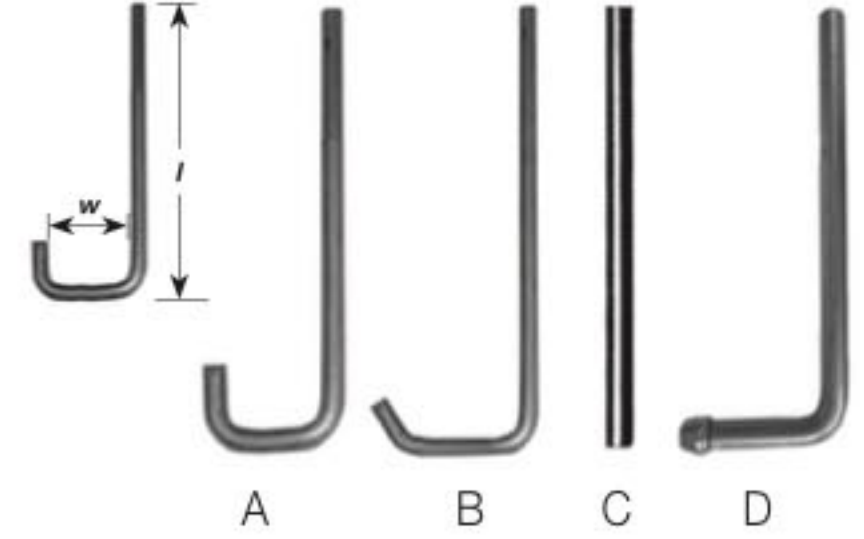

UNIVERSAL HANGERS

Part # 8053

Part # 8301

360° HANGERS

Regular, Medium, Long Closed Regular Open Short Closed Regular Curved

DESCRIPTION	LENGTH	QTY	PART #
REG. CLOSED	9-1/2"	1	8049
REG. OPEN	9-3/4"	1	8050
MED. CLOSED	13-1/4"	1	8052
LONG CLOSED	17-1/4"	1	8051
REG. OPEN	9-1/2"	1	8483
REG. OPEN	9-1/2"	50	9937
REG. CURVED	9-1/2"	1	339818S
REG. CURVED	9-1/2"	50	339818
REG. OPEN	9-3/4"	50	339861
REG. CLOSED	9-1/2"	50	339993
SHORT CLOSED	5-5/8"	1	339994S
SHORT CLOSED	5-5/8"	50	339994

GM UNIVERSAL MIDGET 360° HANGERS

Hangers pivot 90° at 2 separate points and rotate 360° for maximum flexibility.

Open End

Closed End

DESCRIPTION	PART #
OPEN END	8236
OPEN END - BULK	9943
CLOSED END	339860S
CLOSED END	339860

UNIVERSAL WIRE HANGERS

LENGTH	WIDTH	WIRE ROD	QTY	PART #
TYPE A				
6"	1-1/4"	5/16"	25	FW2906
8"	1-1/4"	5/16"	25	FW2908
8"	1-1/4"	3/8"	25	FW3908
10"	2"	3/8"	25	FW3921
8"	2"	3/8"	25	FW3928
8"	1-1/2"	1/2"	15	FW5908
TYPE B				
8 1/2"	2"	3/8"	25	FW3408
TYPE C				
14"	-	1/2"	15	FW5014
TYPE D				
10"	2"	3/8"	25	FW3951
10"	2"	1/2"	15	FW5951
8"	2"	1/2"	15	FW5958