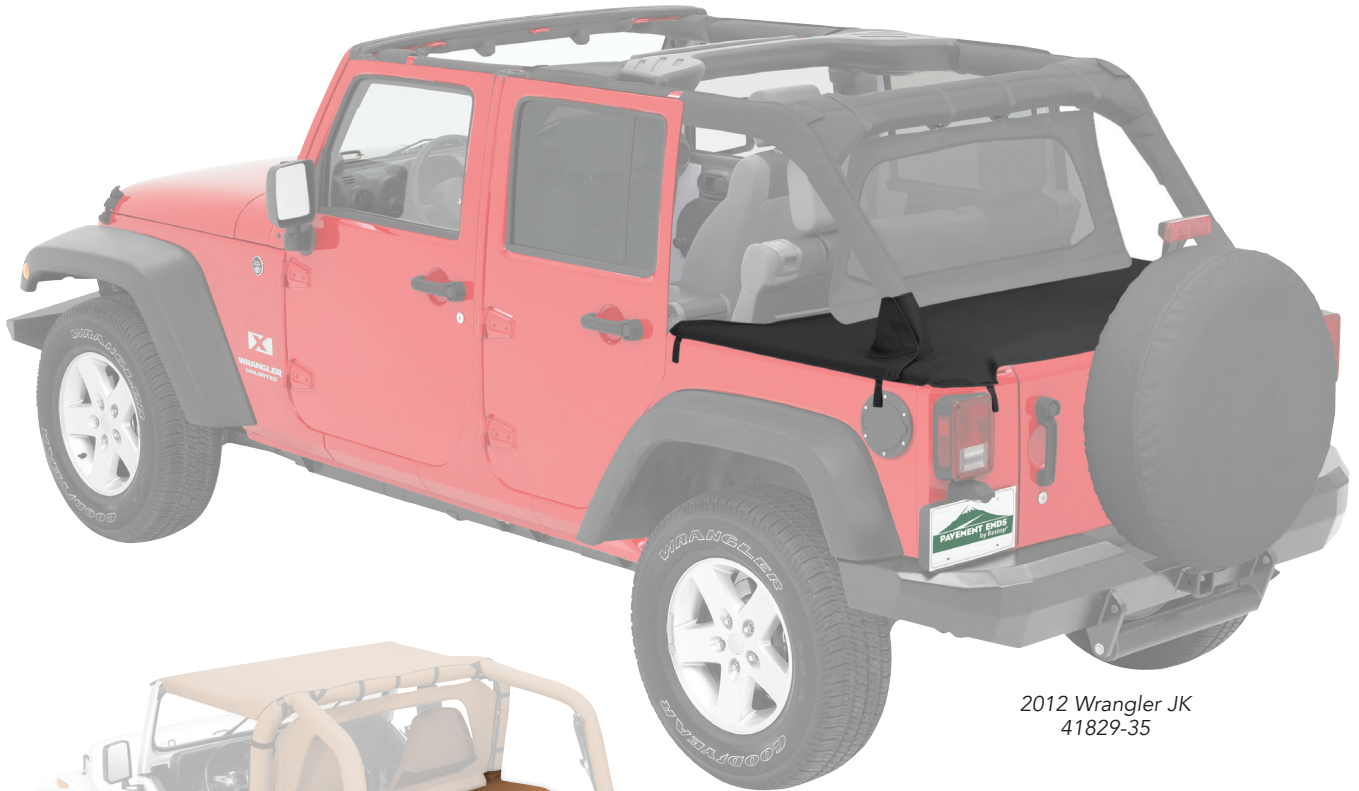

KEEPS YOUR GEAR SAFE & DRY

2012 Wrangler JK
41829-35