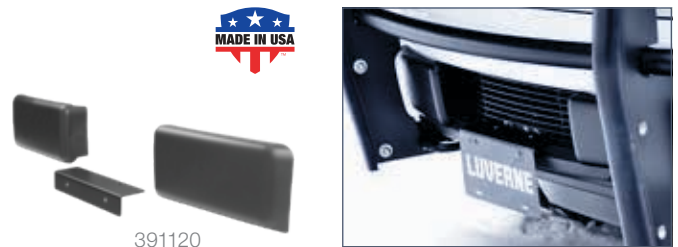

Part#	Fits
391120	11 - 14 Ford F-150 EcoBoost