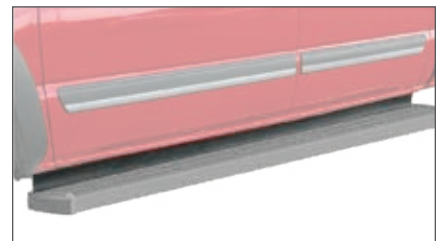

Finish & Material

Finish:
Textured black

Material:
5052 aluminum

Aluminum backsplash available for 78" (#410078) and 88" (#410088) running boards