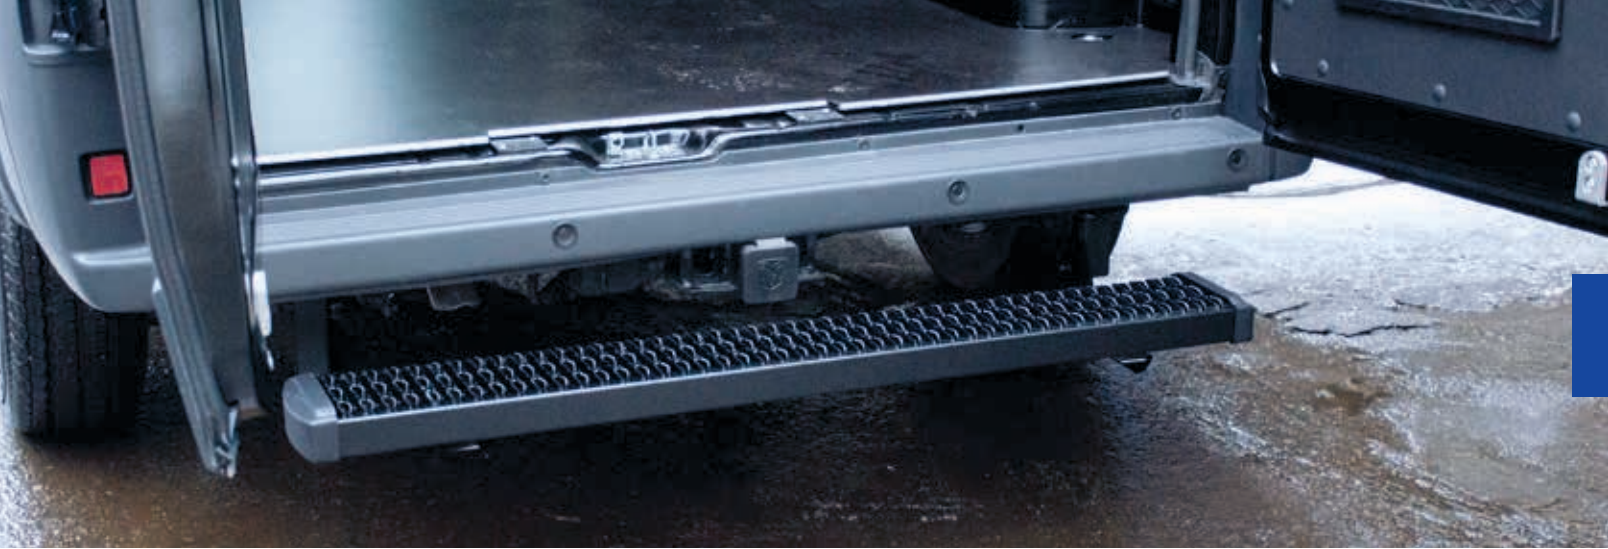

583254

584254

O-Mega II™

- Powder-coated aluminum construction with aggressive, modern style
- Aluminum step pads with circular treads for a long-lasting, non-skid step
- Step pads attach with self-tapping screws for custom positioning
- Easy, custom-fit installation with vehicle-specific mounting brackets
- [See page 58 for more details](#)

Finishes & Materials

Finish:
Silver
powder coat

Material:
6060 T6
aluminum

Finish:
Textured
black

Material:
6060 T6
aluminum