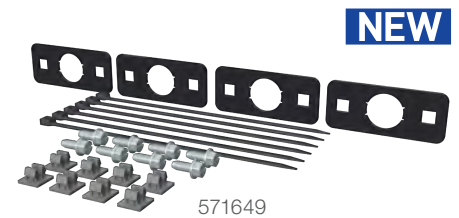

571649

Universal Rubber Bumper Strips

- Fits pre-drilled holes on the Impact™ bumper step
- Pre-drilled holes accept 1/4" hardware
- Tough black rubber construction
- Hardware included with select models (see table)