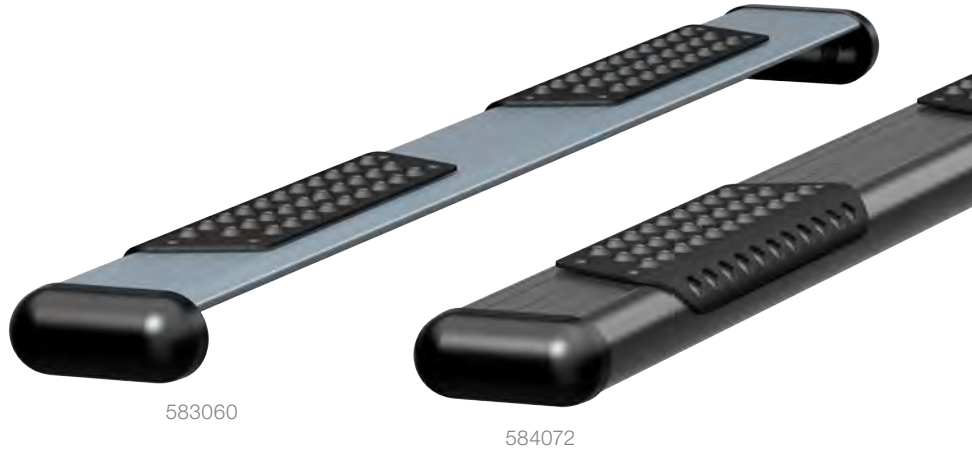

Part#	Length	Includes
570090	88"	Two backsplashes with self-tapping screws
570098	98"	Two backsplashes with self-tapping screws

Receiver Hitch Steps

- Provides a 26" hitch-mounted step on the front or rear of the vehicle
- Shank fits any 2" receiver tube opening (may interfere with rear step, if installed)
- [See page 35 for additional information](#)

575226-570000

6"

O-MEGA II™ OVAL SIDE STEPS

Product Details

- Step pads attach with self-tapping screws for custom positioning
- Durable powder coat finish over aluminum provides maximum corrosion resistance
- 6" x 2-3/4" oval board offers contemporary style and a comfortable step (boards are open on the bottom, not fully enclosed)
- Easy, custom-fit installation with vehicle-specific mounting brackets
- High-strength steel brackets feature a durable black powder coat finish
- Wheel-to-wheel steps provide an extra step pad for easier access to the truck bed (select models)
- Backsplash available for a finished look
- Kitted van options include cab door only, sliding door only, cab-sliding door combos and rear steps, [see page 58 for van applications](#)
- Limited lifetime warranty (see last page for details)
- [See page 104 for application information \(page 110 for wheel-to-wheel\)](#)