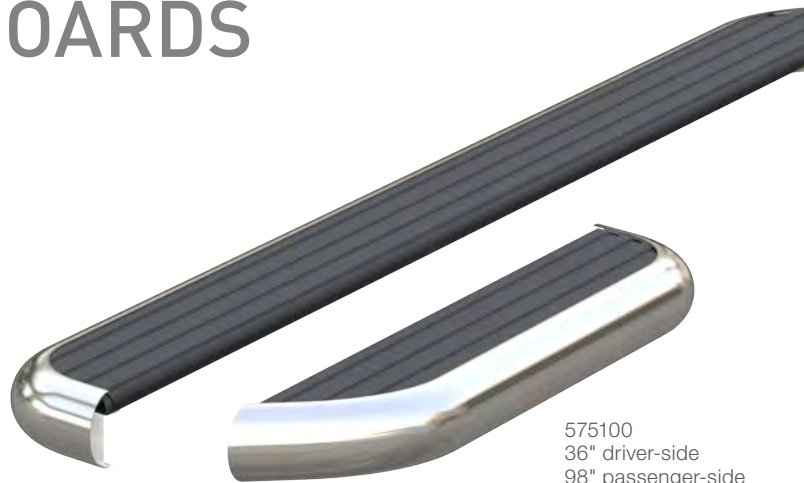

7"

GRIP STEP™ RUNNING BOARDS

Product Details

- Fleet-approved, expanded metal treads for maximum traction and safety
- Powder-coated aluminum construction to be strong, lightweight and rust-free
- Open treads knock dirt and snow off boots to help keep the van interior clean
- Smooth, rounded end caps hide sharp corners
- Powder-coated brackets use stainless steel fasteners for secure board attachment
- See page 54 for application information

415100
36" driver-side
98" passenger-side

6 1/2"

MEGASTEP® RUNNING BOARDS

Product Details

- High-polish, 18-gauge stainless steel trim for a bright, clean finish
- Extruded aluminum core to be strong, lightweight and rust-free
- 6-1/2" x 3" boards with 5" non-skid rubber treads for a safe, comfortable step
- Boards easily adjust in, out, forward or backward to suit personal preference
- See page 56 for application information