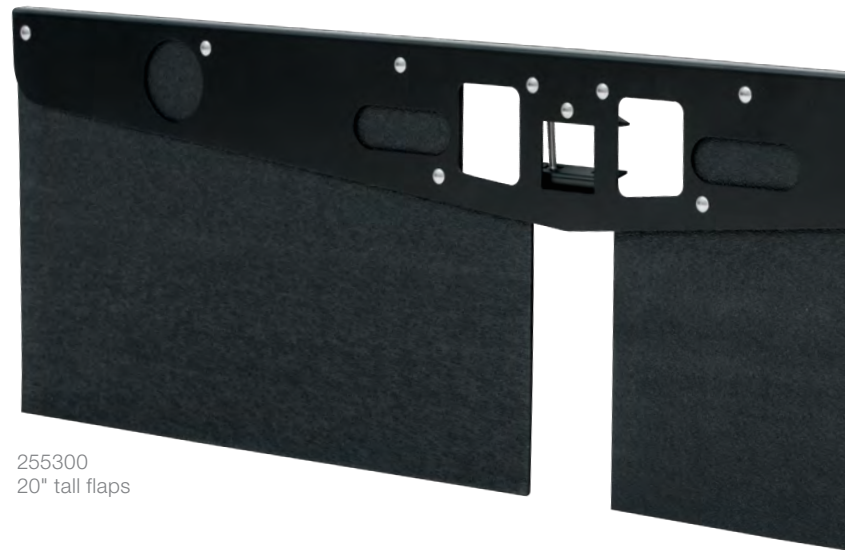

255300
20" tall flaps

Finishes & Materials

Flaps

Finish:
Textured black

Material:
Recycled rubber

Frame

Finish:
Textured black

Material:
436 stainless steel

Universal Tow Guards

Part#	Dimensions	Vehicle Application	Ball Mount Shank
255200	72" (W) x 15" (H)	1/2-ton pickup / SUV	2" to 3"
255300	72" (W) x 20" (H)	3/4-ton pickup / SUV	2" to 3"