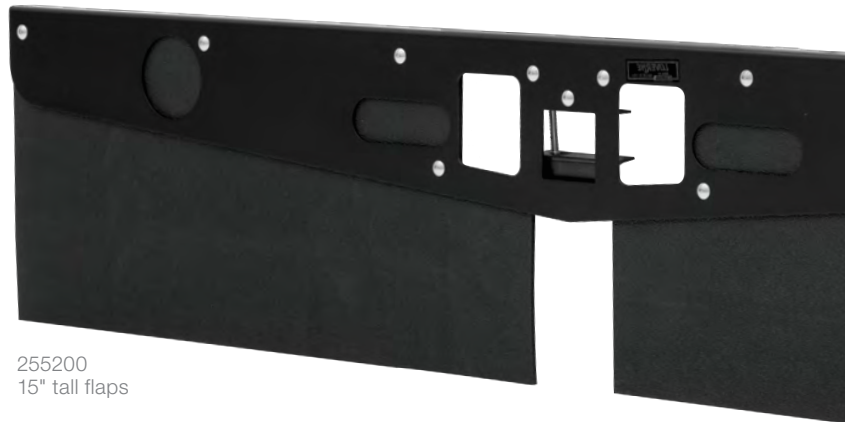

TEXTURED RUBBER TOW GUARDS

Product Details

- Convenient hitch-mounted system can be installed or removed as needed
- Full-width barrier offers a superior shield against rocks and other road debris
- Fully factory-assembled for faster, easier install
- 3/8" thick, recycled rubber flaps protect the trailer from unsightly damage
- Textured rubber surface hides scuffs and scratches to maintain a clean finish
- Strong steel frame features a durable, textured black powder coat finish
- Easily bolts onto a ball mount shank
- Fits 2", 2-1/2" or 3" receiver tubes
- Center openings allow access to hitch pin and electrical components
- Universal 72" width to fit most full-size pickups and SUVs
- Available with 15" or 20" tall flaps (can be trimmed for a custom fit)
- Vehicles with dual exhaust may require trimming out the 4" holes
- Ball mount or other accessory shank required for installation
- Limited lifetime warranty (see last page for details)

Ball mount or other accessory shank required for installation

255200
15" tall flaps