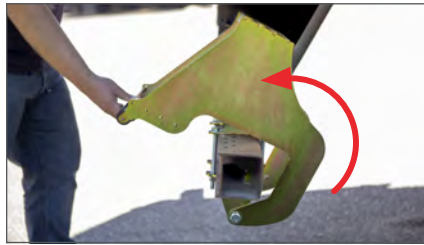

NEW

409924L

Improves safety and trailer accessibility

Greatly enhances safety for climbing in and out of the trailer or cargo area

Pivoting, fold-out design positions the stepping surface behind the trailer