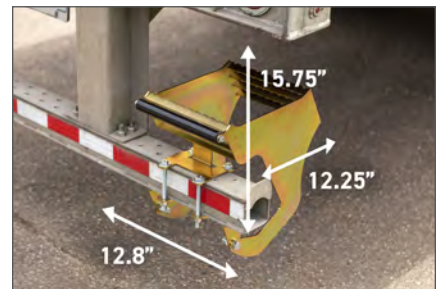

Grated steps provide exceptional traction, even when wet

Finish & Material

Finish:
Yellow zinc

Material:
Carbon steel

Part#	Fits	Minimum Pocket Dimensions
409924L N	4" x 4" bumper beams	12.8" wide 12.25" deep from the back of the bumper 15.75" from the bottom of the bumper to the deck