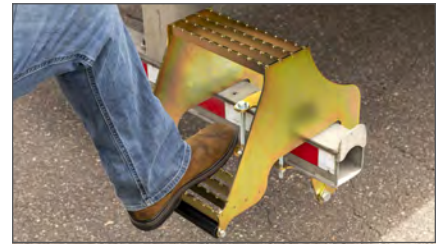

Grated steps provide exceptional traction, even when wet

Finish & Material

Finish:
Yellow zinc

Material:
Carbon steel

Part#	Fits	Minimum Pocket Dimensions
409924L N	4" x 4" bumper beams	12.8" wide 12.25" deep from the back of the bumper 15.75" from the bottom of the bumper to the deck