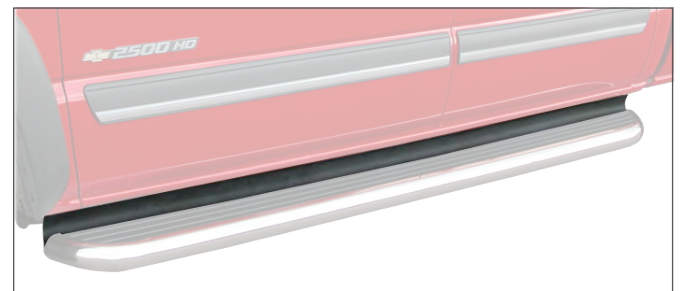

Receiver Hitch Steps

- Provides a 26" hitch-mounted step on the front or rear of the vehicle
- Shank fits any 2" receiver tube opening (may interfere with rear step, if installed)
- [See page 35 for additional information](#)

575226-570000