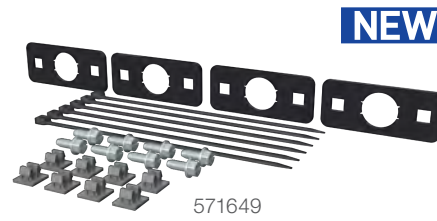

SAFETY ENHANCEMENTS

Aftermarket Sensor Relocation Kit

- Allows parking sensor operation with Impact™ bumper installed
- Enables relocation of 1" diameter aftermarket sensors
- **For application-specific sensors, see page 61**