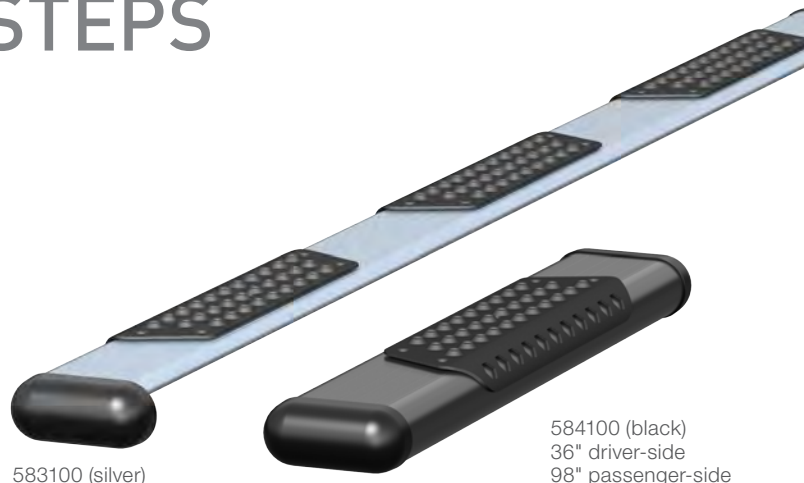

7"

GRIP STEP™ RUNNING BOARDS

Product Details

- Fleet-approved, expanded metal treads for maximum traction and safety
- Powder-coated aluminum construction to be strong, lightweight and rust-free
- Open treads knock dirt and snow off boots to help keep the van interior clean
- Smooth, rounded end caps hide sharp corners
- Powder-coated brackets use stainless steel fasteners for secure board attachment
- See page 54 for application information

415100
36" driver-side
98" passenger-side

6 1/2"

MEGASTEP® RUNNING BOARDS

Product Details

- High-polish, 18-gauge stainless steel trim for a bright, clean finish
- Extruded aluminum core to be strong, lightweight and rust-free
- 6-1/2" x 3" boards with 5" non-skid rubber treads for a safe, comfortable step
- Boards easily adjust in, out, forward or backward to suit personal preference
- See page 56 for application information

575100
36" driver-side
98" passenger-side

6"

O-MEGA II™ OVAL SIDE STEPS

Product Details

- Powder-coated aluminum construction with aggressive, modern style
- Aluminum step pads with circular treads for a long-lasting, non-skid step
- TPO plastic end caps can easily be painted for a customized look
- Step pads attach with self-tapping screws for custom positioning
- See page 58 for application information