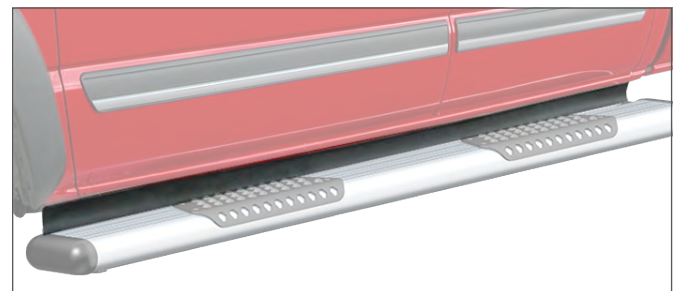

- Adds a finishing touch to the look and function of O-Mega II™ running boards
- Constructed from durable black plastic
- Can be trimmed to fit various lengths

Part#	Length	Includes
570090	88"	Two backsplashes with self-tapping screws
570098	98"	Two backsplashes with self-tapping screws