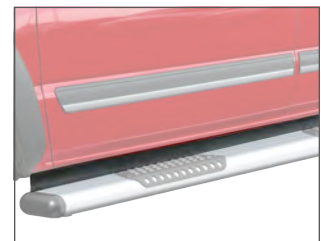

## Optional Backsplash

Plastic backsplash available for 88" (#570090) and 98" (#570098) running boards

2017 Ford F-150

2011 Ford F-150