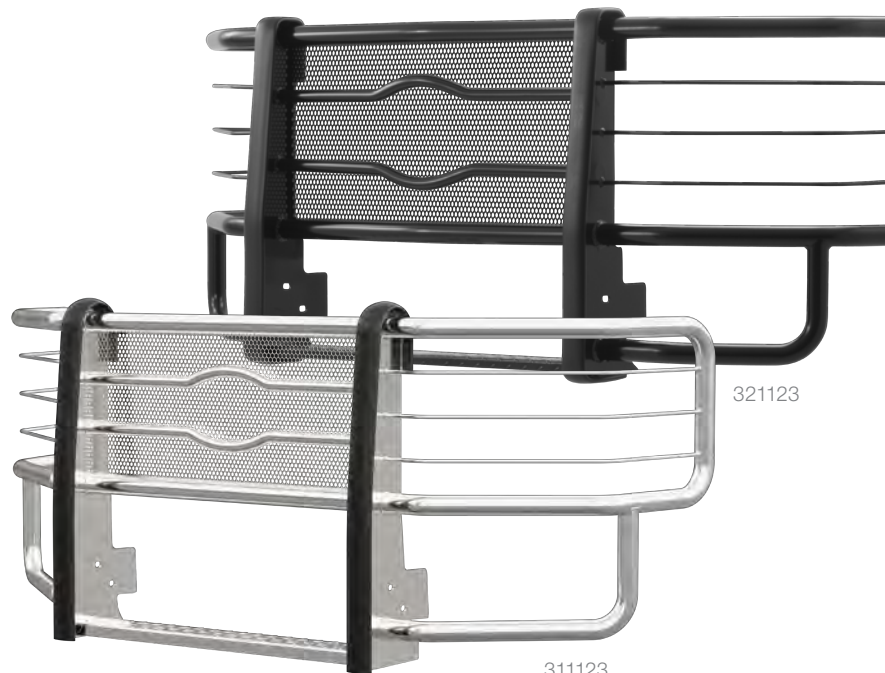

2"

PROWLER MAX™ GRILLE GUARDS

KEY FEATURES

Heavy-gauge, punched steel screen provides extra grille protection

Built-in 4" diamond tread step for easy access under the hood

For our winch mounting platforms see page 86

Product Details

- Contoured horizontal tubes for signature vehicle logo reveal
- Black finish features a durable E-coat for a sleek, rust-resistant finish
- One-piece 2" tubular steel for extra strength on the front end
- Heavy-duty, wraparound ring design with 3/8" wires to guard the headlights
- Frame-mounted, high-strength steel uprights with protective rubber facings
- Easy, no-drill installation with vehicle-specific mounting brackets
- High-strength steel brackets feature a durable black powder coat finish
- Limited lifetime warranty (see last page for details)
- [See page 87 for application information](#)

Finishes & Materials

Finish:
High-polish stainless
Material:
201 stainless steel

Finish:
E-coat and smooth black powder coat
Material:
Carbon steel