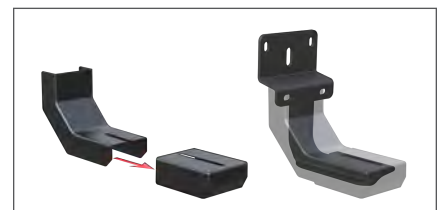

4055140

4055160

4055180

Part#	Covers	Cab Size
4055140	Four brackets	Regular
4055160	Six brackets	Extended
4055180	Eight brackets	Crew