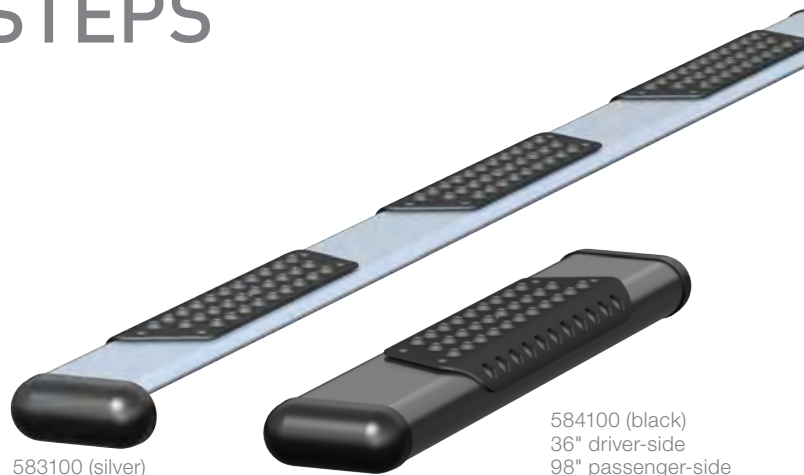

583100 (silver)

584100 (black)
36" driver-side
98" passenger-side