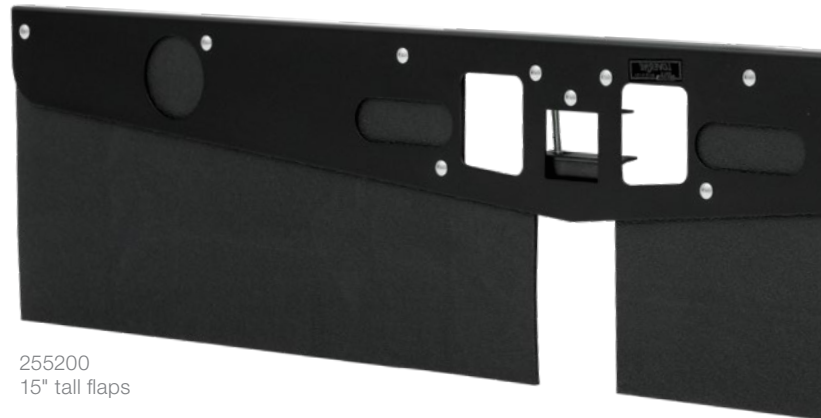

TEXTURED RUBBER TOW GUARD

Product Details

- Convenient hitch-mounted system can be installed or removed as needed
- Full-width barrier offers a superior shield against rocks and other road debris
- Fully factory-assembled for faster, easier install
- 3/8" thick, recycled rubber flaps protect the trailer from unsightly damage
- Textured rubber surface hides scuffs and scratches to maintain a clean finish
- Strong steel frame features a durable, textured black powder coat finish
- Easily bolts onto a ball mount shank
- Fits 2", 2-1/2" or 3" receiver tubes
- Center openings allow access to hitch pin and electrical components
- Universal 72" width to fit most full-size pickups and SUVs
- Available with 15" or 20" tall flaps (can be trimmed for a custom fit)
- Vehicles with dual exhaust may require trimming out the 4" holes
- Ball mount or other accessory shank required for installation
- Limited lifetime warranty (see last page for details)

Ball mount or other accessory shank required for installation

255200
15" tall flaps