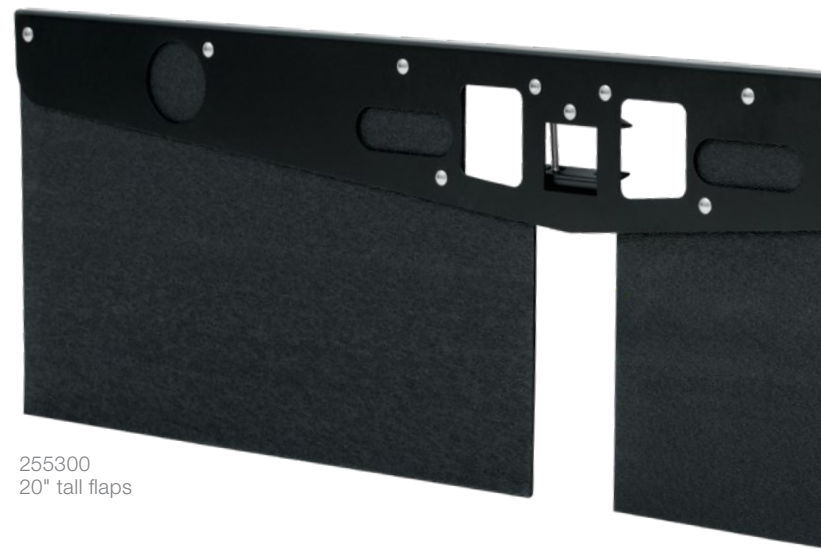

255300
20" tall flaps

Finishes & Materials

Flaps

Finish:
Textured black

Material:
Recycled rubber

Frame

Finish:
Textured black

Material:
436 carbon steel

Universal Tow Guard

Part #	Dimensions	Vehicle Application	Ball Mount Shank
255200	72" (W) x 15" (H)	1/2-ton pickup / SUV	2" to 3"
255300	72" (W) x 20" (H)	3/4-ton pickup / SUV	2" to 3"