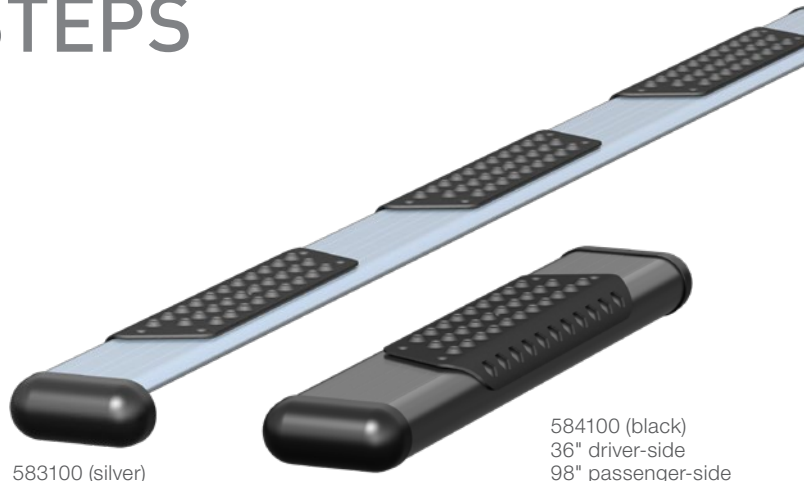

7"

GRIP STEP™ RUNNING BOARDS

Product Details

- Fleet-approved, expanded metal treads for maximum traction and safety
- Powder-coated aluminum construction to be strong, lightweight and rust-free
- Open treads knock dirt and snow off boots to help keep the van interior clean
- Smooth, rounded end caps cover sharp corners
- Powder-coated brackets use stainless steel fasteners for secure board attachment
- **See page 56 for application information**

415100
36" driver-side
98" passenger-side

6 1/2"

MEGASTEP® RUNNING BOARDS

Product Details

- High-polish, 18-gauge stainless steel trim for a bright, clean finish
- Extruded aluminum core to be strong, lightweight and rust-free
- 6-1/2" x 3" boards with 5" non-skid rubber treads for a safe, comfortable step
- Boards easily adjust in, out, forward or backward to suit personal preference
- **See page 58 for application information**

575100
36" driver-side
98" passenger-side

6"

O-MEGA™ II OVAL SIDE STEPS

Product Details

- Powder-coated aluminum construction with aggressive, modern style
- Aluminum step pads with circular treads for a long-lasting, non-skid step
- TPO plastic end caps can easily be painted for a customized look
- Step pads attach with self-tapping screws for custom positioning
- **See page 60 for application information**