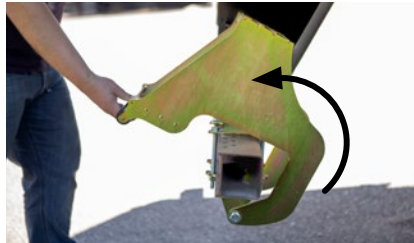

Pivoting, fold-out design positions the stepping surface behind the trailer