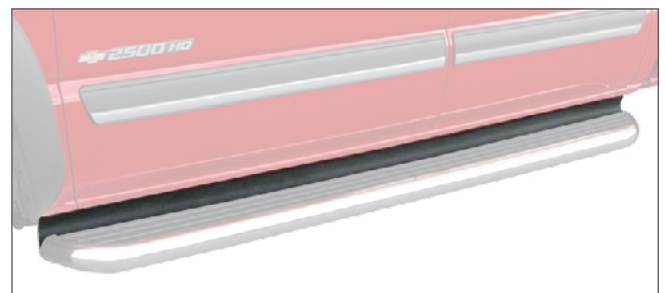

Receiver Hitch Steps

- Provides a 26" hitch-mounted step on the front or rear of the vehicle
- Shank fits any 2" receiver tube opening (may interfere with rear step, if installed)
- [See page 37 for additional information](#)

575226-570000