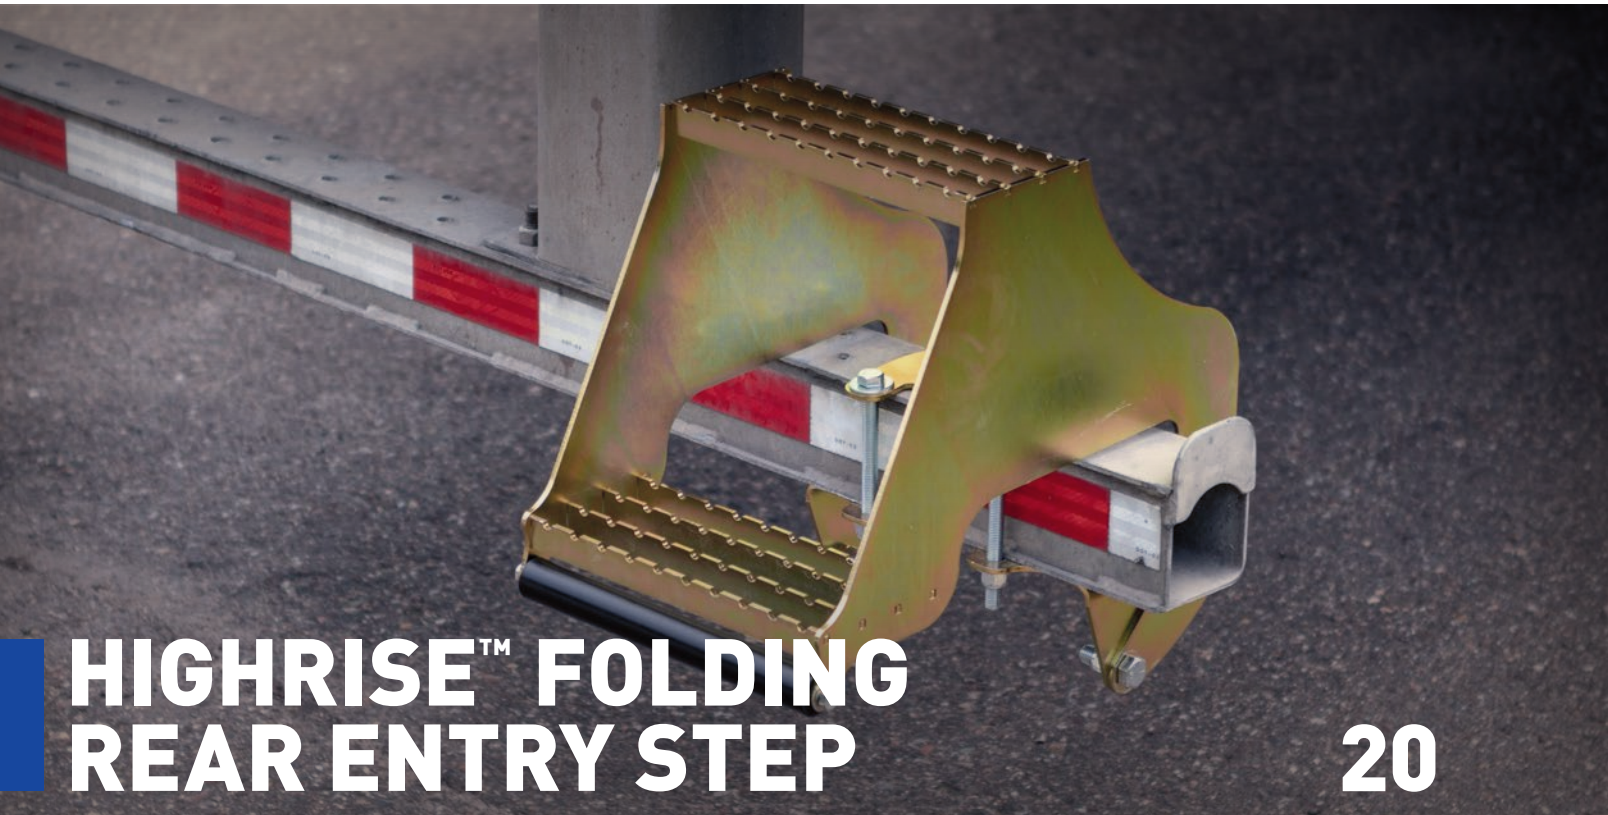

HIGHRISE™ FOLDING REAR ENTRY STEP

20