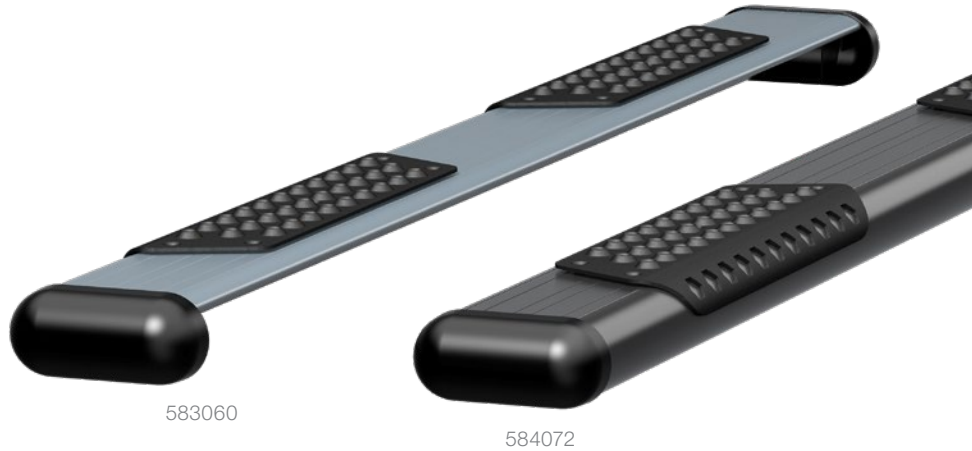

6"

O-MEGA™ II OVAL SIDE STEPS

Product Details

- Step pads attach with self-tapping screws for custom positioning
- Durable powder coat finish over aluminum provides maximum corrosion resistance
- 6" x 2-3/4" oval board offers contemporary style and a comfortable step (boards are open on the bottom, not fully enclosed)
- Easy, custom-fit installation with vehicle-specific mounting brackets
- High-strength steel brackets feature a durable black powder coat finish
- Wheel-to-wheel steps provide an extra step pad for easier access to the truck bed (select models)
- Backsplash available for a finished look
- Kitted van options include cab door only, sliding door only, cab-sliding door combos and rear steps
- Limited lifetime warranty (see last page for details)

Application information:
page 104 - truck applications
page 110 - wheel-to-wheel
page 60 - van applications