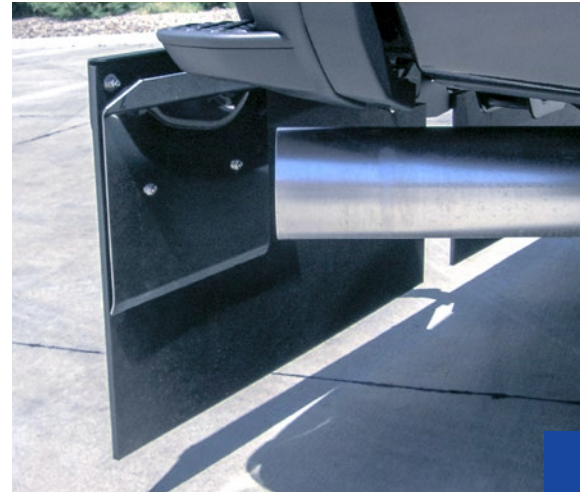

TOW GUARD ACCESSORIES

Heat Shields

- Protects Tow Guard against damage from exhaust heat
- Easily attaches wherever needed
- Polished 436 stainless steel finish
- Includes mounting hardware

Make / Model	Years	Part #
Chevrolet		
Silverado 2500 HD / 3500 HD	11 - 22	553000*
Dodge		
Ram 1500	09 - 10	553130*
GMC		
Sierra 2500 HD / 3500 HD	11 - 22	553000*
Ram		
1500	11 - 22	553130*
1500 Classic	19 - 22	553130*

* Continued while supplies last