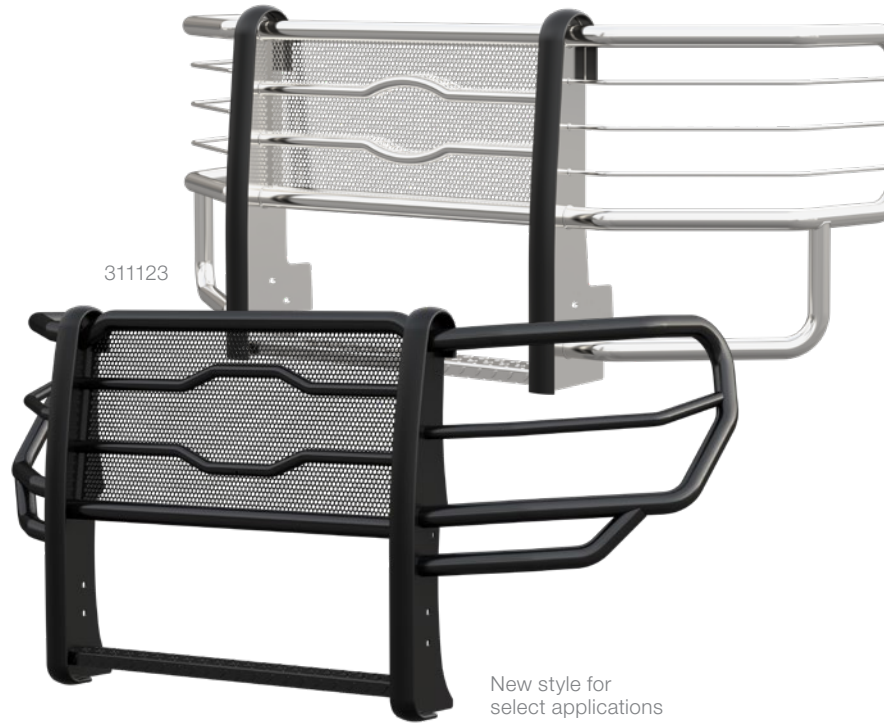

2"

PROWLER MAX™ GRILLE GUARDS

Product Details

- New, aggressive, streamlined style available for latest truck models (select applications only)
- Heavy-gauge, punched steel screen provides extra grille protection
- Built-in 4" diamond tread step for easy access under the hood
- Contoured horizontal tubes for signature vehicle logo reveal
- Black finish features a durable E-coat for a sleek, rust-resistant finish
- One-piece 2" tubular steel for extra strength on the front end
- Heavy-duty, wraparound ring design with 3/8" wires to guard the headlights (old-style)
- Frame-mounted, high-strength steel uprights with protective rubber facings
- Easy, no-drill installation on most models
- High-strength steel brackets feature a durable black powder coat finish
- Limited lifetime warranty (see last page for details)

See page 118 for application information