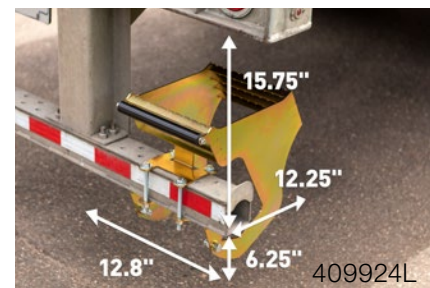

Minimum pocket dimensions