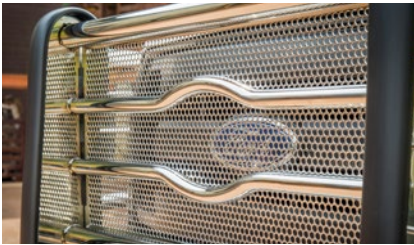

Tough, stylish and ready to work

Heavy-gauge, punched steel screen provides extra grille protection