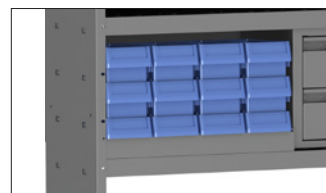

40310
10" W PLASTIC SMALL PARTS
SHELF BIN

40330
5" W PLASTIC SMALL PARTS
SHELF BIN

40340
6 STACKED SMALL PARTS BINS
IN STEEL SHELF CABINET
(Small Parts Bin 40330)

48200
20" W PLASTIC BIN MODULE

48210
10" W PLASTIC BIN MODULE