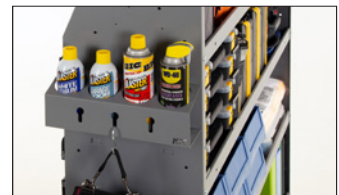

40050
LARGE SINGLE HOOK RUBBER COATED

40051
SINGLE SWIVEL HOOK **NEW!**

40060
3 PRONG "J" HOOK

40110
FIRST AID KIT HOLDER **NEW!**

40300
WIRE WATER JUG HOLDER **NEW!**

40474
SPRAY CAN HOLDER **NEW!**
Holds 4 Cans