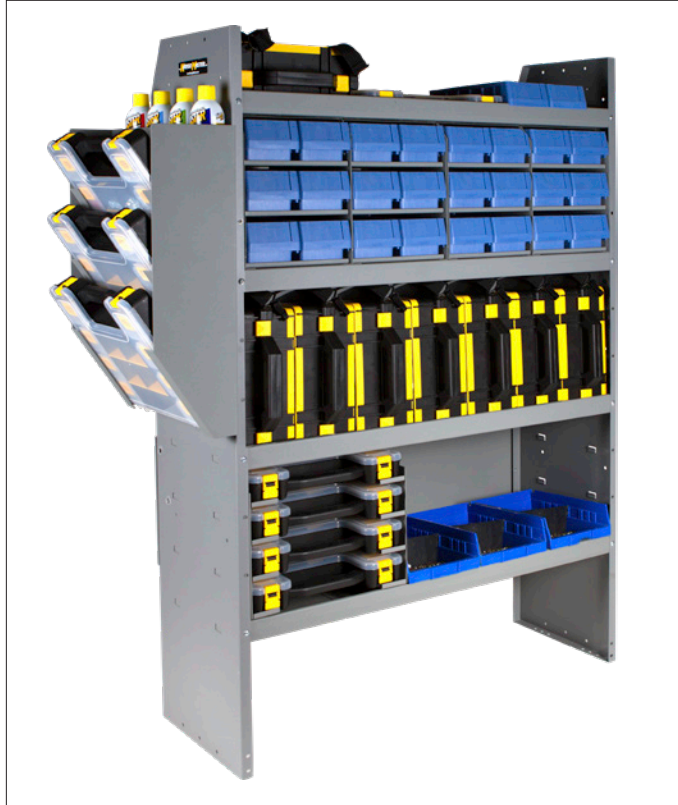

40020
32" W SHELF DOOR KIT