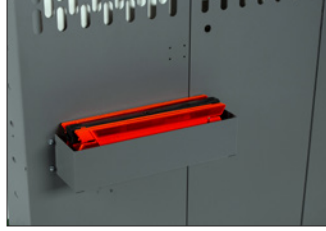

40300 **WIRE WATER JUG HOLDER**

40474 **SPRAY CAN HOLDER**
Holds 4 Cans

40160 **REFLECTOR KIT HOLDER**

40180 **CONE HOLDER**
Mounts to Floor

2019 KARGO MASTER CATALOGS ARE AVAILABLE IN PRINT OR ON THE WEB