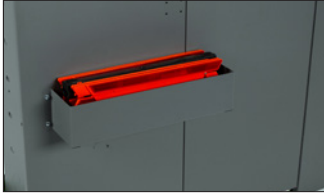

ADDITIONAL VAN PRODUCTS

40160
REFLECTOR KIT HOLDER *NEW!*

40500
BULK PLUS NUTS
1/4" -20 Bolt (Box of 2,000)

40501
BULK PLASTIC FLOOR SPACERS
1" Dia. x 3/8" Thk. (Box of 200)