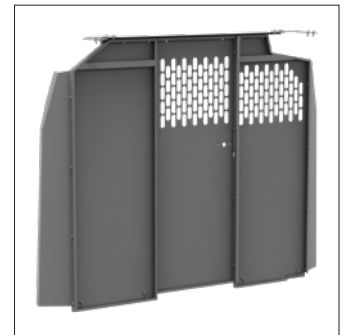

PARTITION WITH WING KIT