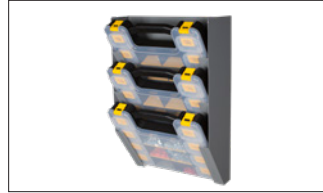

48240
20" W PLASTIC SMART PARTS
BIN MODULE

48250
10" W PLASTIC SMALL PARTS
BIN MODULE

SHELF ACCESSORIES

48350
PLASTIC TOTE WITH
6 COMPARTMENTS & 8 SMALL BINS

40360
PLASTIC TOTE WITH 9 SMALL
& 6 LARGE BINS