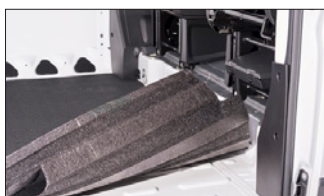

FLOOR MATS

PART #	DESCRIPTION
40457	2013- Nissan NV200
40458	1996-2016 GM Van Floor Mat
40459	1996-2016 GM Van Extended WB Floor Mat
40460	2014- Ford Transit Connect LWB Floor Mat
40461	2015- Ford Transit 130" MWB Floor Mat
40462	2015- Ford Transit 148" WB Floor Mat
40464	2015- Ford Transit 148" Extended WB Floor Mat
40465	2015- Metris Floor Mat
40466	2009- Sprinter 144" WB Floor Mat
40467	2009- Sprinter 170" WB Floor Mat
40468	2009- Sprinter 170" Extended WB Floor Mat
40469	2011- Nissan NV Floor Mat
40470	2014- ProMaster City 122" WB Floor Mat
40471	2014- ProMaster 118"- 136" Floor Mat
40472	2014- ProMaster 159" WB Floor Mat
40473	2014- ProMaster 159" Extended WB Floor Mat