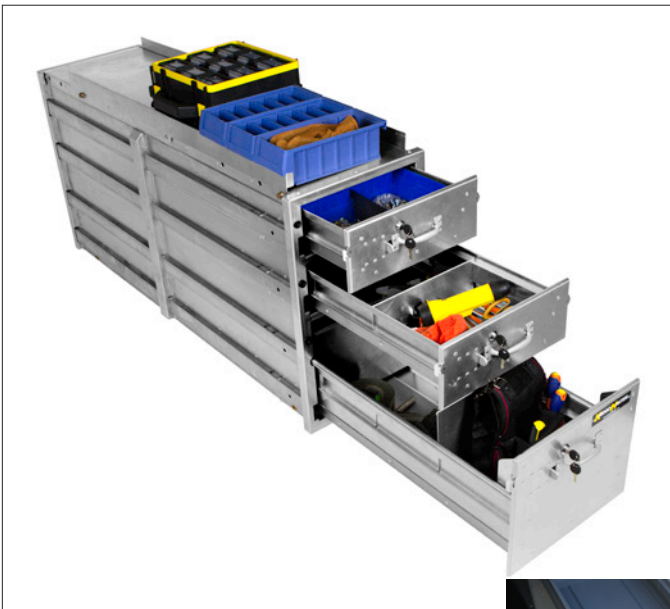

ALUMINUM DRAWER

4025A
ALUMINUM LONG 3 DRAWER UNIT