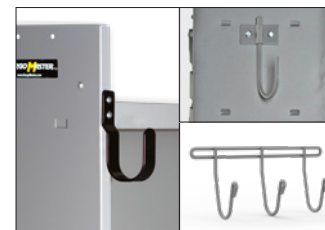

1. **SINGLE SWIVEL HOOK**
   40051 Powder Coated **NEW!**
   SINGLE LARGE HOOK
   40050 Rubber Coated
   3 PRONG "J" HOOK
   40060 Formed Wire