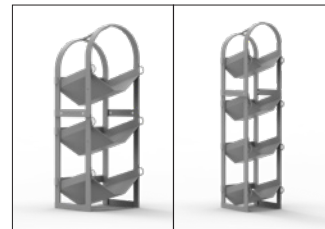

1. **REFRIGERANT TANK RACKS**
   40200 3 Tier Rack
   40100 4 Tier Rack