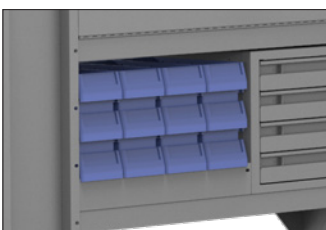

1. **PLASTIC SHELF BIN MODULES**
   48200 20" W Plastic Bin Module (Includes 4 - 10" W Bins)
   48210 10" W Plastic Bin Module (Includes 2 - 10" W Bins)
   48240 20" W Plastic Small Parts Bin Module (Incl. 12 - 5" W Bins)
   48250 10" W Plastic Small Parts Bin Module (Includes 6 - 5" W Bins)