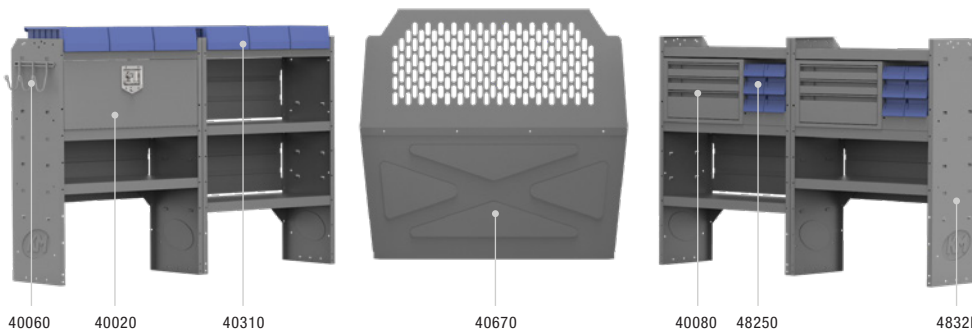

GENERAL SERVICE 43" H Shelves // Compact Cargo Vans

42TCL PACKAGE 122" WB		
Part #	Description	Qty
40670	Partition	1
4832L	32" W x 14" D x 43" H Shelves	4
40060	3 Prong "J" Hook	1
40310	10" W Plastic Shelf Bins	6
40020	32" W Shelf Door Kit	1
40080	Steel 3 Drawer Cabinets	2
48250	10" W Plastic Shelf Bin Modules	2