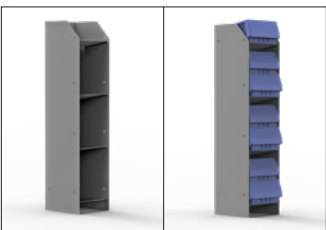

1. **STANDING BINDER RACK**
   40280 3 Shelves hold manual binders or can be used with Plastic Shelf Bin 40310 (Right Image)
   STANDING BIN RACK
   40290 Includes 7 - 10" W Bins 40310 with 2 Dividers each or can hold binders in combo