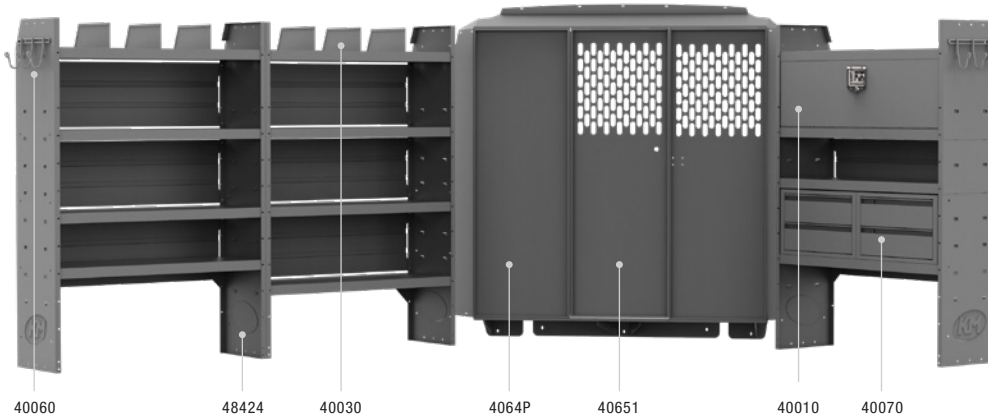

PROMASTER VAN PACKAGES

TELECOM 60" H Shelves // Low/High Roof

Above illustration is for 44PMS