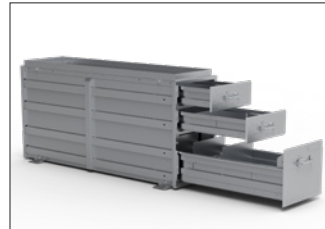

1. **ADDITIONAL SHELVES**
   48150 52" W for 48520 & 48524
   48160 42" W for 48420 & 48424
   48170 32" W for 4832L, 48320 & 48324

1. **3 DRAWER UNIT**
   40250 Heavy Duty Steel
   4025A Aluminum (Shown)
   ACCESSORIES
   40310 10" W x 5.5" H x 11" D Plastic Small Parts Bin with 2 Dividers
   PIVOT PRO
   40260 Use with 40250 Above