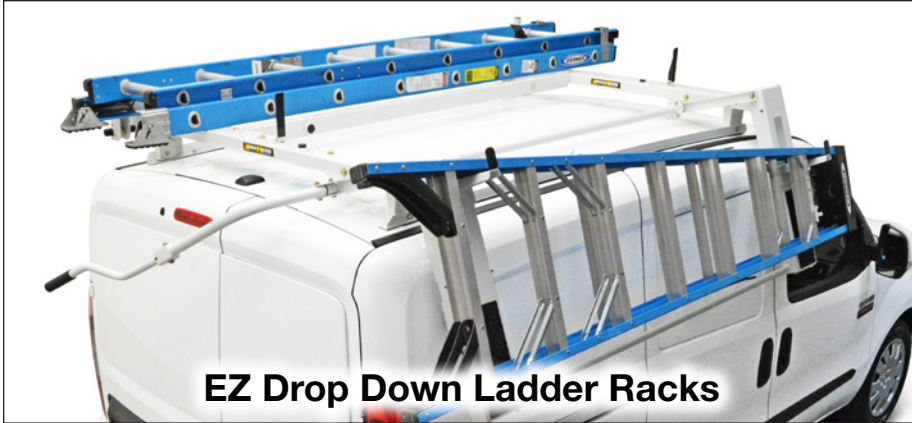

PROMASTER CITY

8007A 4 Crossbars (Includes Wind Deflector)

31700 Extra Crossbar (Steel)

31490 Retractable Ratchet Straps (Pair)

No Mount Kit Required

KARGO MASTER VAN RACKS STEEL

EZ Drop Down Ladder Racks

PROMASTER CITY