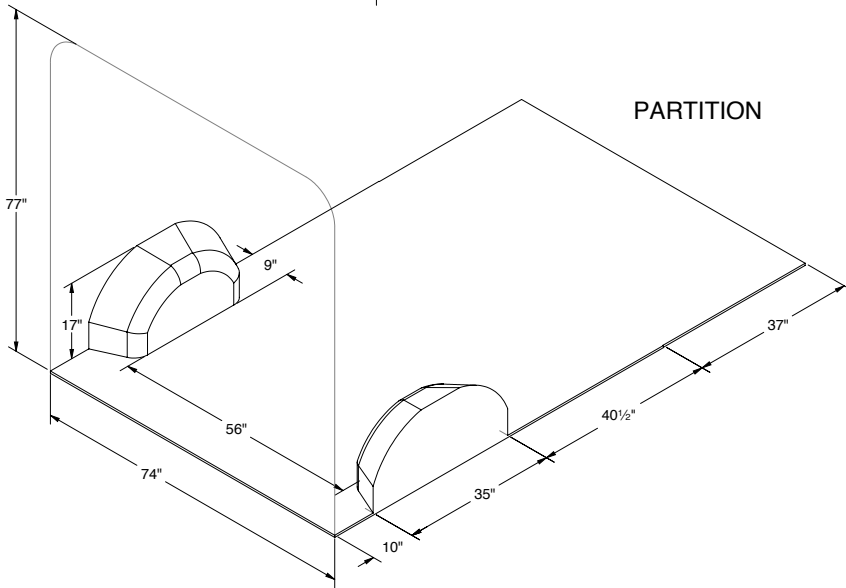

If you need assistance in customizing your van, call your regional account manager, your upfitter or Kargo Master customer service.

PROMASTER CITY 122" WB

CUSTOMIZATIONS

PROMASTER 136" SWB

PROMASTER 159" LWB