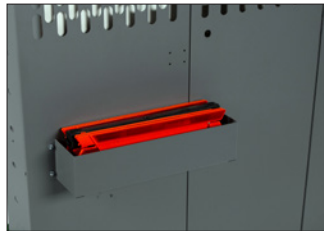

40051 SINGLE SWIVEL HOOK

40110 FIRST AID KIT
HOLDER

40300 WIRE WATER JUG
HOLDER

40474 SPRAY CAN HOLDER
Holds 4 Cans

40160 REFLECTOR KIT
HOLDER

40180 CONE HOLDER

Customer Service & Contact Information Back Cover