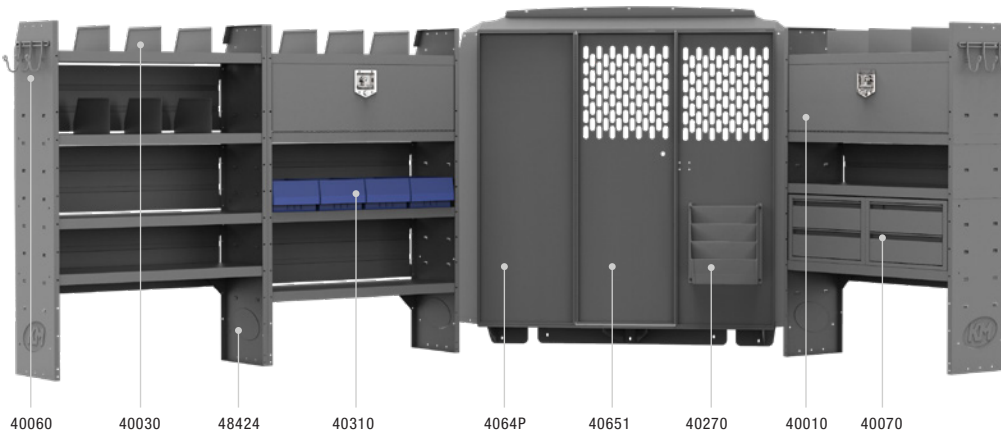

SECURITY 60" H Shelves // Low/High Roof

Above illustration is for 43PMS

43PMS PACKAGE 136" WB		
Part #	Description	Qty
40651	Partition	1
4064P	Wing Kit	1
48424	42" W x 14" D x 60" H Shelves	3
40010	42" W Shelf Door Kits	2
40070	Steel 2 Drawer Cabinets	2
40270	Hanging File Rack	1
40060	3 Prong "J" Hooks	2
40310	10" W Plastic Shelf Bins	4
40030	Shelf Dividers (Set of 6)	2

43PML PACKAGE 159" WB		
Part #	Description	Qty
40651	Partition	1
4064P	Wing Kit	1
48524	52" W x 14" D x 60" H Shelves	3
40040	52" W Shelf Door Kits	2
40070	Steel 2 Drawer Cabinets	2
40270	Hanging File Rack	1
40060	3 Prong "J" Hooks	2
40310	10" W Plastic Shelf Bins	5
40030	Shelf Dividers (Set of 6)	2
48190	10" W X 2.75" H Shelf Lip	1