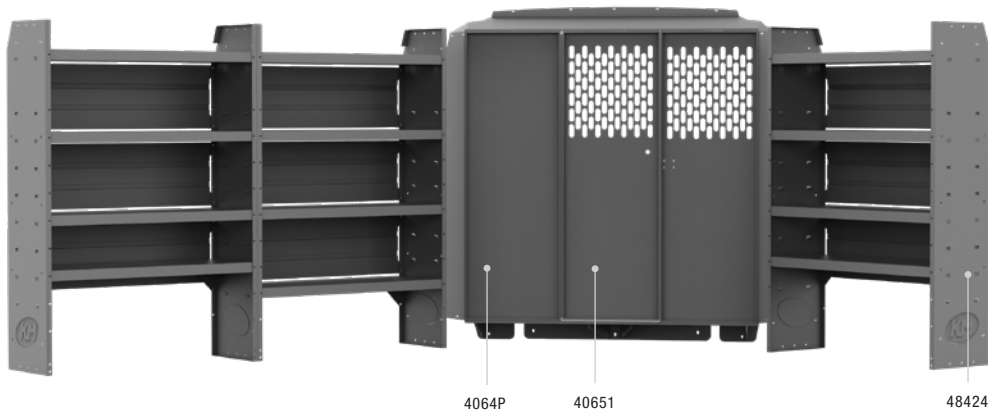

PROMASTER VAN PACKAGES

BASE 60" H Shelves // Low/High Roof

Above illustration is for 40PMS

40PMS PACKAGE 136" WB		
Part #	Description	Qty
40651	Partition	1
4064P	Wing Kit	1
48424	42" W x 14" D x 60" H Shelves	3

40PML PACKAGE 159" WB		
Part #	Description	Qty
40651	Partition	1
4064P	Wing Kit	1
48524	52" W x 14" D x 60" H Shelves	3