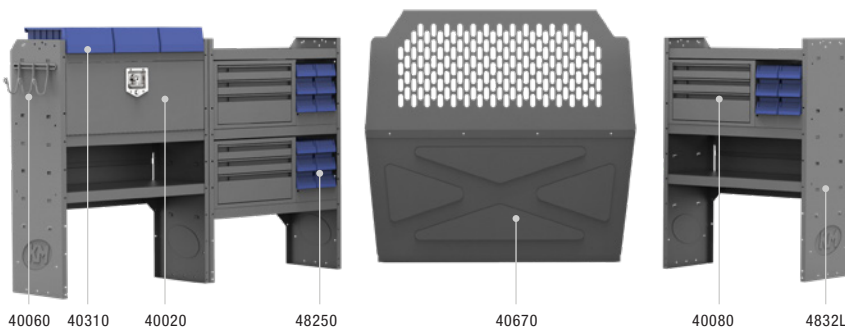

PLUMBING 43" H Shelves // Compact Cargo Vans

43TCL PACKAGE 122" WB		
Part #	Description	Qty
40670	Partition	1
4832L	32" W x 14" D x 43" H Shelves	3
40060	3 Prong "J" Hook	1
48250	10" W Plastic Shelf Bin Modules	3
40020	32" W Shelf Door Kit	1
40080	Steel 3 Drawer Cabinets	3
40310	10" W Plastic Shelf Bins	3