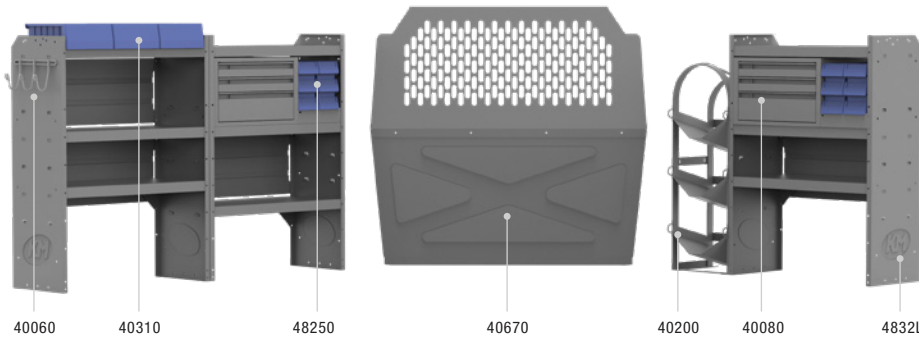

HVAC 43" H Shelves // Compact Cargo Vans

45TCL PACKAGE 122" WB		
Part #	Description	Qty
40670	Partition	1
4832L	32" W x 14" D x 43" H Shelves	3
40080	Steel 3 Drawer Cabinets	2
40200	3 Tier Refrigerant Tank Rack	1
40310	10" W Plastic Shelf Bins	3
48250	10" W Plastic Shelf Bin Modules	2
40060	3 Prong "J" Hook	1