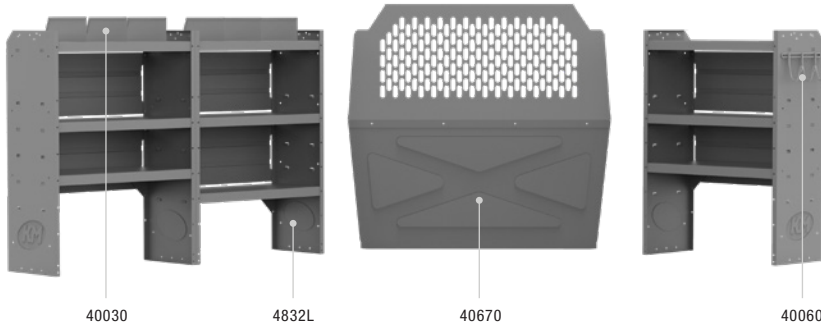

DELUXE COMMERCIAL SHELVING 43" H Shelves // Compact Cargo Vans

41TCL PACKAGE 122" WB		
Part #	Description	Qty
40670	Partition	1
4832L	32" W x 14" D x 43" H Shelves	3
40060	3 Prong "J" Hook	1
40030	Shelf Dividers (Set of 6)	1