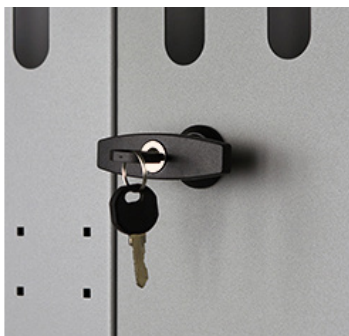

CAB SIDE

CARGO SIDE

Lock Your Cab

40620 PARTITION LOCK & LATCH KIT

The Partition Lock & Latch Kit includes a locking T-handle on the cab side and a sturdy locking bar on the cargo side. It can be installed on any Kargo Master steel partition with a pass-through door.