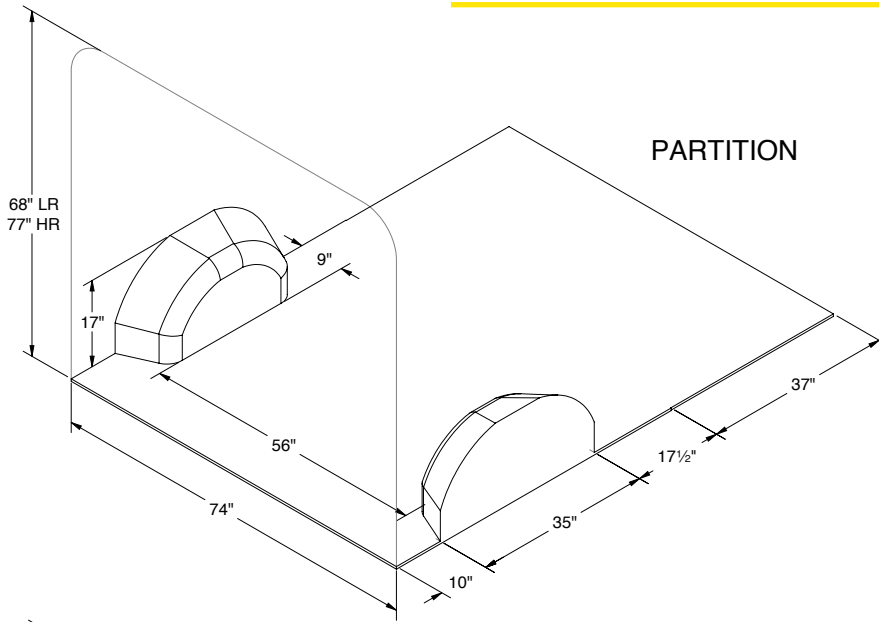

If you need assistance in customizing your van, call your regional account manager, your upfitter or Kargo Master customer service.

PROMASTER CITY 122" WB

CUSTOMIZATIONS

PROMASTER 136" SWB

PROMASTER 159" LWB