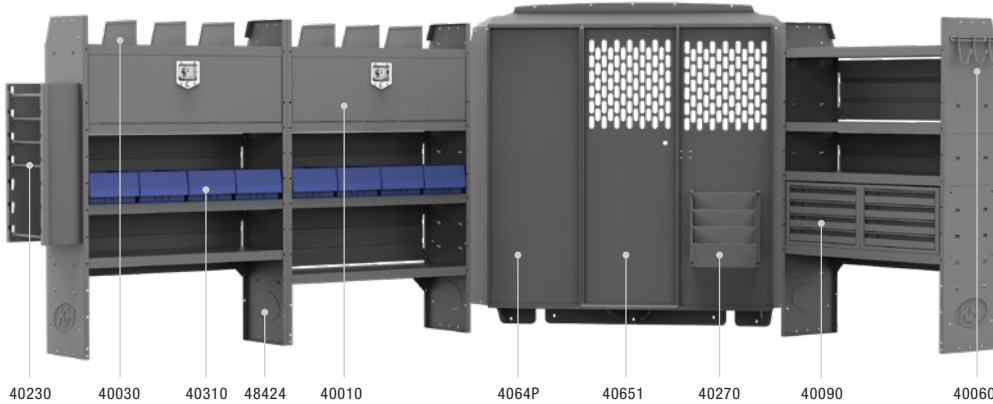

PROMASTER VAN PACKAGES

ELECTRICAL CONTRACTOR 60" H Shelves // Low/High Roof

Above illustration is for 42PMS

42PMS PACKAGE 136" WB		
Part #	Description	Qty
40651	Partition	1
4064P	Wing Kit	1
48424	42" W x 14" D x 60" H Shelves	3
40010	42" W Shelf Door Kits	2
40090	Steel 4 Drawer Cabinets	2
40230	5 Spindle Wire Reel Holder	1
40060	3 Prong "J" Hook	1
40270	Hanging File Rack	1
40030	Shelf Dividers (Set of 6)	1
40310	10" W Plastic Shelf Bins	8

42PML PACKAGE 159" WB		
Part #	Description	Qty
40651	Partition	1
4064P	Wing Kit	1
48524	52" W x 14" D x 60" H Shelves	3
40040	52" W Shelf Door Kits	2
40090	Steel 4 Drawer Cabinets	2
40230	5 Spindle Wire Reel Holder	1
40060	3 Prong "J" Hook	1
40270	Hanging File Rack	1
40030	Shelf Dividers (Set of 6)	1
40310	10" W Plastic Shelf Bins	10
48190	10" W X 2.75" H Shelf Lip	1