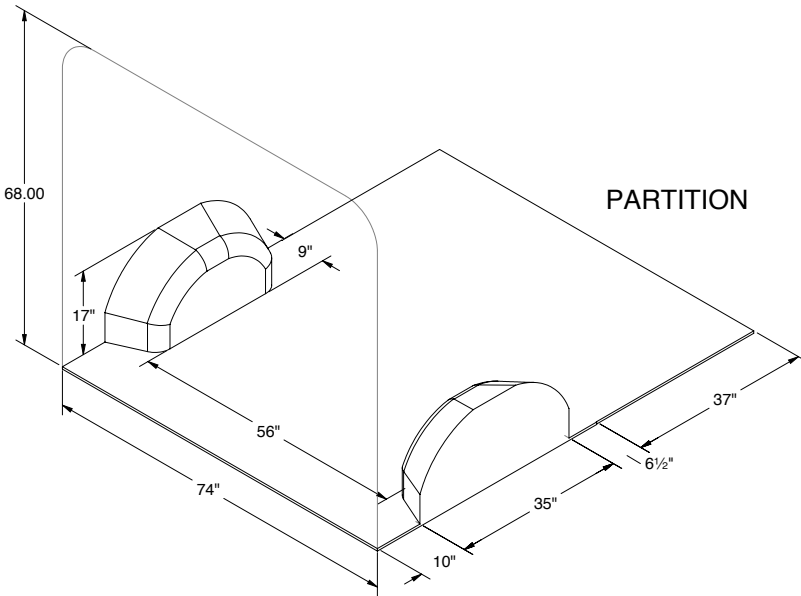

If you need assistance in customizing your van, call your regional account manager, your upfitter or Kargo Master customer service.

PROMASTER CITY 122" WB