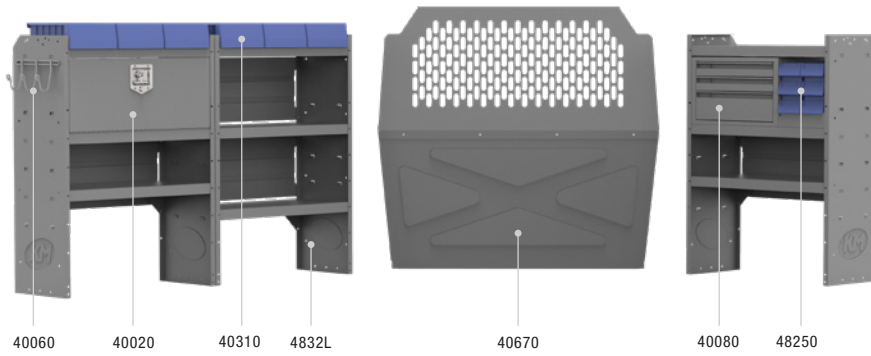

PROMASTER CITY VAN PACKAGES

ELECTRICAL CONTRACTOR 43" H Shelves // Compact Cargo Vans

44TCL PACKAGE 122" WB		
Part #	Description	Qty
40670	Partition	1
4832L	32" W x 14" D x 43" H Shelves	3
40020	32" W Shelf Door Kit	1
40080	Steel 3 Drawer Cabinet	1
40060	3 Prong "J" Hook	1
40310	10" W Plastic Shelf Bins	6
48250	10" W Plastic Shelf Bin Module	1