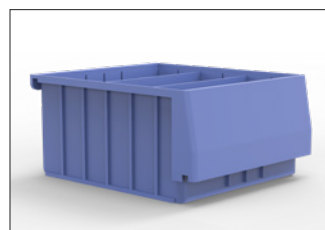

1. **PLASTIC SHELF BINS**
   40330 5" W X 5.5" H X 11" D Bins (Includes 2 Dividers)
   40310 10" W X 5.5" H X 11" D Bins (Includes 2 Dividers)