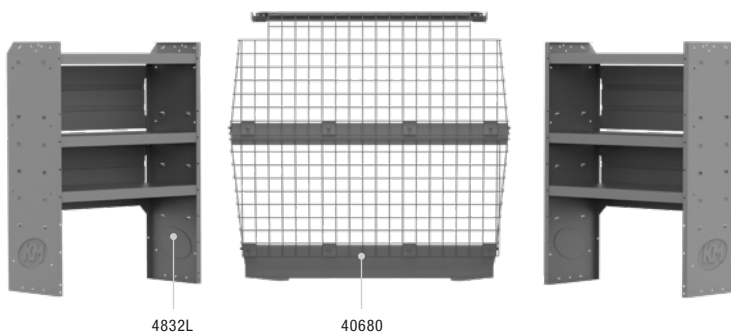

COMMERCIAL SHELVING (Wire Partition) 43" H Shelves // Compact Cargo Vans

47TCL PACKAGE 122" WB		
Part #	Description	Qty
40680	Partition	1
4832L	32" W x 14" D x 43" H Shelves	2