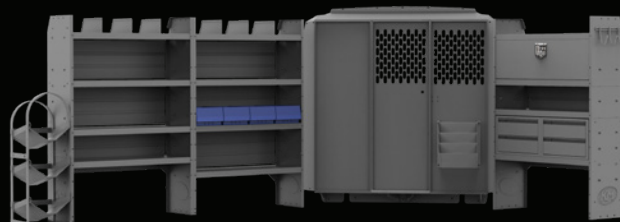

KARGO MASTER

WE PUT EVERYTHING WITHIN REACH.

VAN INTERIORS | TRUCK RACKS | VAN RACKS | AND MORE ...

TABLE OF CONTENTS

Cargo Van Interior Packages & Products

PROMASTER CITY VAN PACKAGES

Commercial Shelving, 40TCL	3
Deluxe Commercial Shelving, 41TCL	3
General Service, 42TCL	3
Plumbing, 43TCL	3
Electrical Contractor, 44TCL	4
HVAC, 45TCL	4
Telecom, 46TCL	4
Commercial Shelving (Wire Partition), 47TCL	4