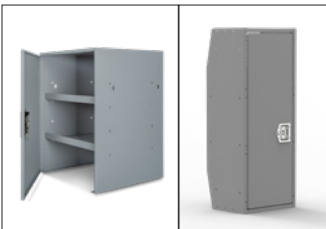

1. **CABINET LOCKER**
   40170 Welded Short Cabinet Locker Full Door **New!**
   18" W x 23" H x 14" D
   40220 Welded Cabinet Locker Full Door
   18" W x 46" H x 14" D