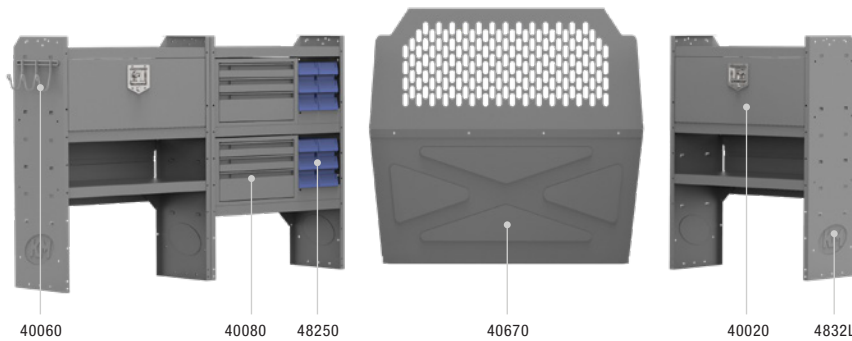

TELECOM 43" H Shelves // Compact Cargo Vans

46TCL PACKAGE 122" WB		
Part #	Description	Qty
40670	Partition	1
4832L	32" W x 14" D x 43" H Shelves	3
40020	32" W Shelf Door Kits	2
40080	Steel 3 Drawer Cabinets	2
48250	10" W Plastic Shelf Bin Modules	2
40060	3 Prong "J" Hook	1