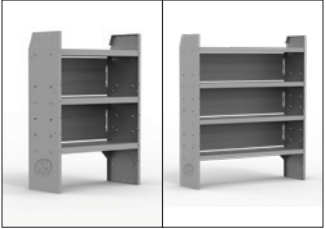

1. **STEEL SHELF UNITS**
   4832L 32" W x 43" H x 14" D (City)
   48424 42" W x 60" H x 14" D
   48524 52" W x 60" H x 14" D