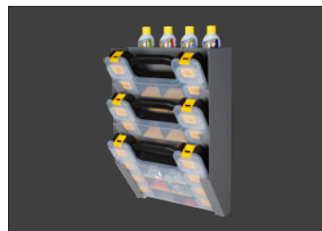

- PLASTIC SHELF BINS**
40330 5" W X 5.5" H X 11" D Bins (Includes 2 Dividers)
40310 10" W X 5.5" H X 11" D Bins (Includes 2 Dividers)

SHELF ORGANIZATIONAL PRODUCTS

Stay organized with a host of new cargo van organizational products from Kargo Master. These products make it easy to organize all your small parts and tools. Kargo Master totes include removable parts containers. Totes fit conveniently in your choice of shelf mounted tote holders.

The Tote features 8 Clip-On Bins and 6 Compartments. It is perfect for carrying small parts to and from the truck to work area while keeping it all secure.

40370 HANGING TOTE HOLDER WITH 3 - 40350 TOTES