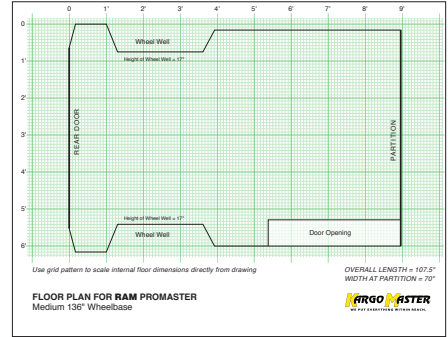

If you need assistance in customizing your van, call your regional account manager, your upfitter or Kargo Master customer service.

PROMASTER CITY 122" WB