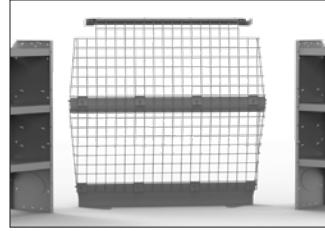

1. **WIRE PARTITION**
   40680 ProMaster City