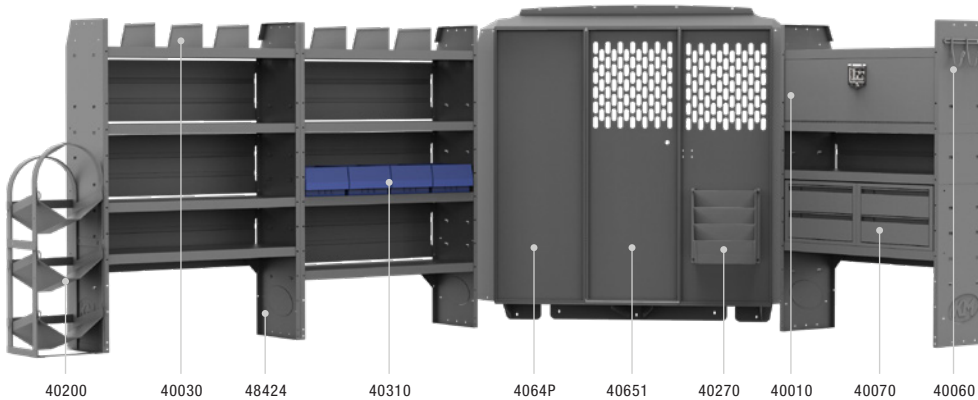

HVAC 60" H Shelves // Low/High Roof

Above illustration is for 45PMS