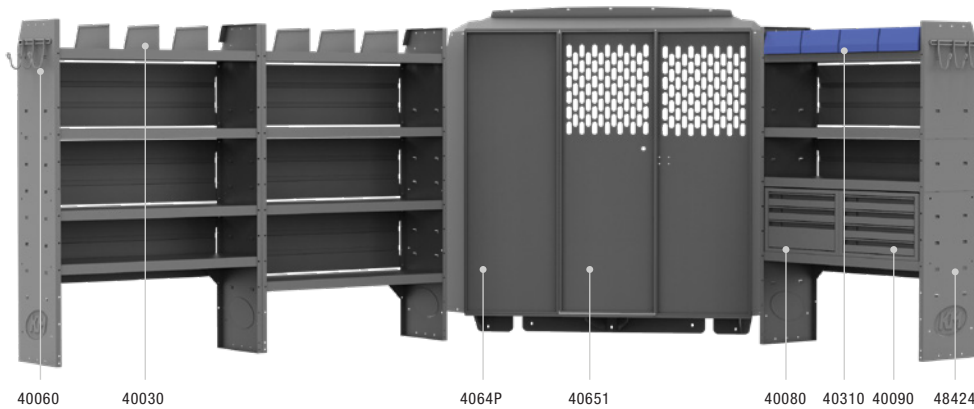

GENERAL SERVICE 60" H Shelves // Low/High Roof

Above illustration is for 41PMS

41PMS PACKAGE 136" WB		
Part #	Description	Qty
40651	Partition	1
4064P	Wing Kit	1
48424	42" W x 14" D x 60" H Shelves	3
40090	Steel 4 Drawer Cabinet	1
40080	Steel 3 Drawer Cabinet	1
40060	3 Prong "J" Hooks	2
40030	Shelf Dividers (Set of 6)	1
40310	10" W Plastic Shelf Bins	4

41PML PACKAGE 159" WB		
Part #	Description	Qty
40651	Partition	1
4064P	Wing Kit	1
48524	52" W x 14" D x 60" H Shelves	3
40090	Steel 4 Drawer Cabinet	1
40080	Steel 3 Drawer Cabinet	1
40060	3 Prong "J" Hooks	2
40030	Shelf Dividers (Set of 6)	1
40310	10" W Plastic Shelf Bins	5
48190	10" W X 2.75" H Shelf Lip	1