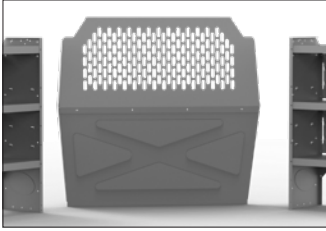

SHELVES & SHELF ACCESSORIES

1. **STEEL PARTITIONS**
   40670 ProMaster City - Perforated
   40651 ProMaster - Perforated
   40652 ProMaster - Solid
   WING KITS
   4064P ProMaster