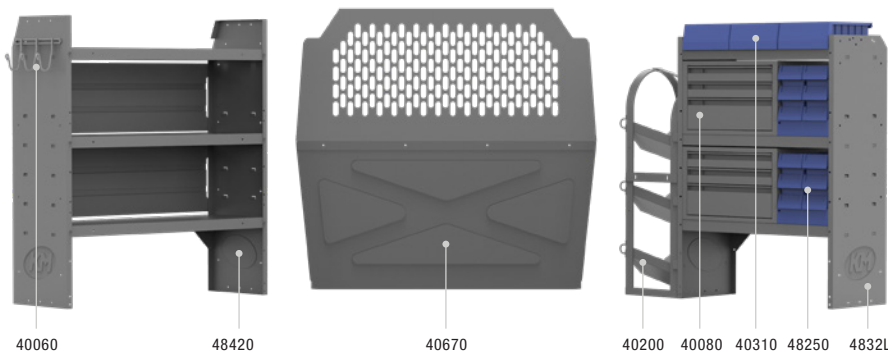

HVAC 43" H Shelves // Compact Cargo Vans