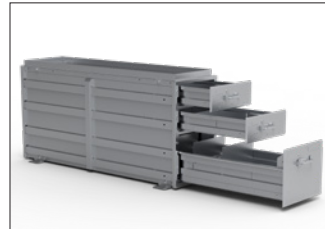

3 DRAWER UNIT

- 40250 Heavy Duty Steel
- 4025A Aluminum (Shown)

ACCESSORIES

- 40310 10" W x 5.5" H x 11" D Plastic Small Parts Bin with 2 Dividers