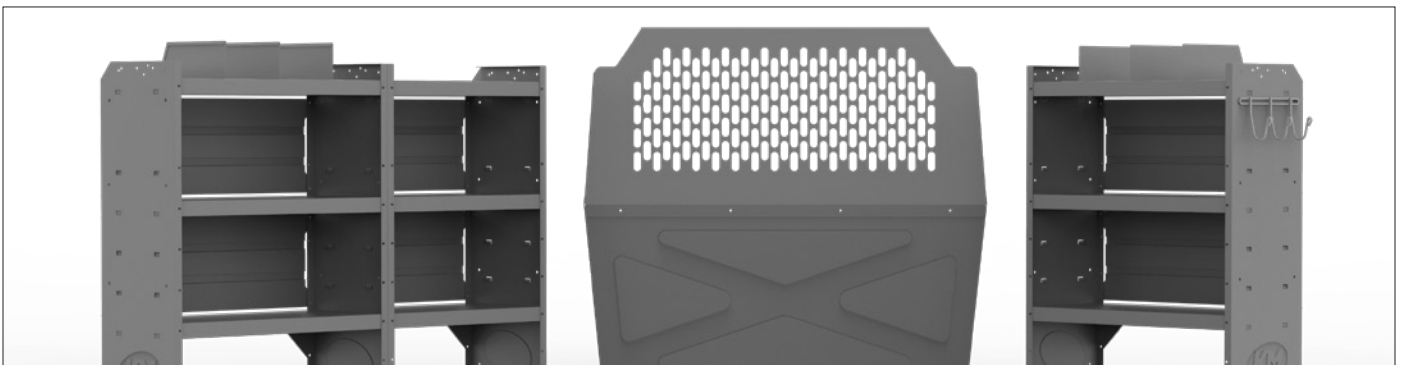

NISSAN NV200 VAN PACKAGES

COMMERCIAL SHELVING 43" H Shelves // Compact Cargo Vans

400CE PACKAGE 115" WB		
Part #	Description	Qty
40670	Partition	1
4832L	32" W x 43" H x 14" D Shelves	2

DELUXE COMMERCIAL SHELVING 43" H Shelves // Compact Cargo Vans

401CE PACKAGE 115" WB		
Part #	Description	Qty
40670	Partition	1
4832L	32" W x 43" H x 14" D Shelves	2
4826L	26" W x 43" H x 14" D Shelf	1
40060	3 Prong "J" Hook	1
40030	Shelf Dividers (Set of 6)	1

GENERAL SERVICE 43" H Shelves // Compact Cargo Vans

402CE PACKAGE 115" WB		
Part #	Description	Qty
40670	Partition	1
4832L	32" W x 43" H x 14" D Shelves	2
4826L	26" W x 43" H x 14" D Shelves	2
40020	32" W Shelf Door Kit	1
40080	Steel 3 Drawer Cabinets	2
40060	3 Prong "J" Hook	1
48250	Plastic Shelf Bin Modules	2
40310	10" W Plastic Shelf Bins	6