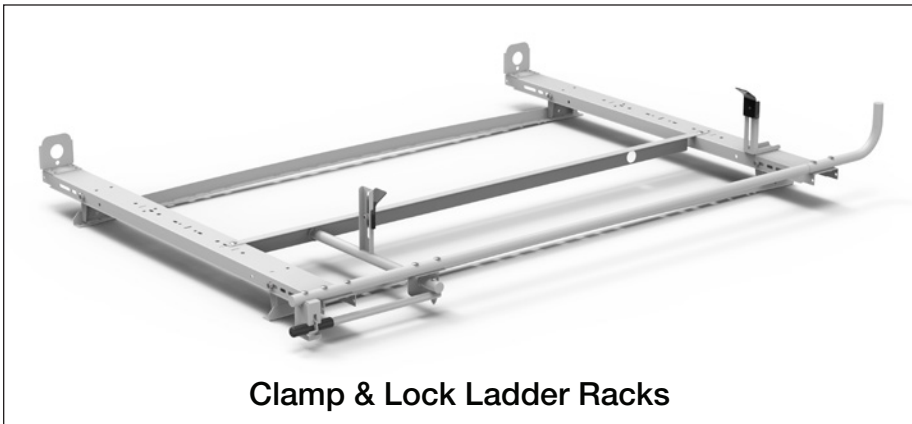

EZ Drop Down Ladder Racks

NISSAN NV200

4A873 Passenger Side

4A813 Driver Side

4A933+4A813 Combo Rack

No Mount Kit Required

NISSAN NV LOW ROOF*

4A90L Passenger Side

4A813 Driver Side

4A92L+4A813 Combo Rack

4081T *Required Mount Kit