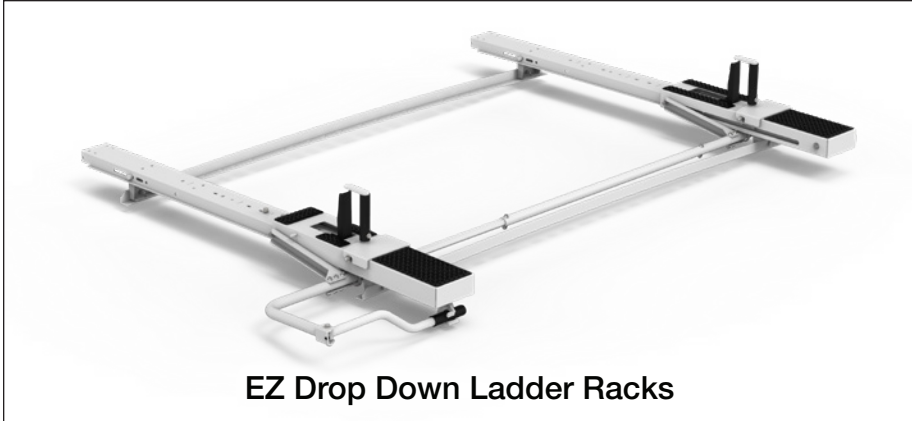

KARGO MASTER VAN RACKS ALUMINUM

NISSAN NV200

4A933 Passenger Side

4A943 Driver Side

No Mount Kit Required

NISSAN NV LOW ROOF*

4A92L Passenger Side

4A963 Driver Side

4081T *Required Mount Kit

NISSAN NV HIGH ROOF*

4A99H Passenger Side

4A913 Driver Side

4081T *Required Mount Kit