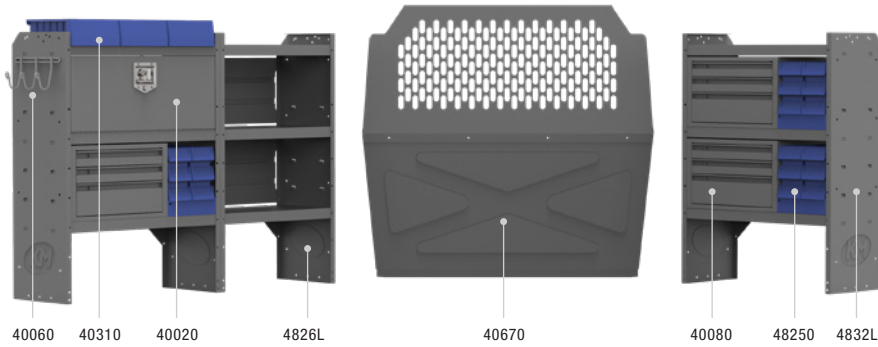

NISSAN NV200 VAN PACKAGES

PLUMBING 43" H Shelves // Compact Cargo Vans