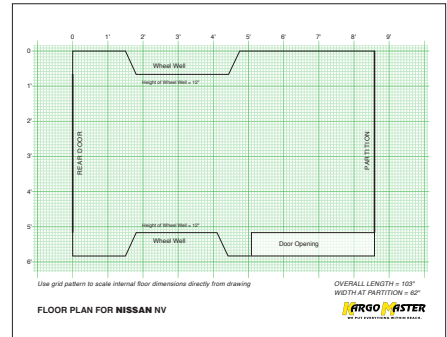

If you need assistance in customizing your van, call your regional account manager, your upfitter or Kargo Master customer service.