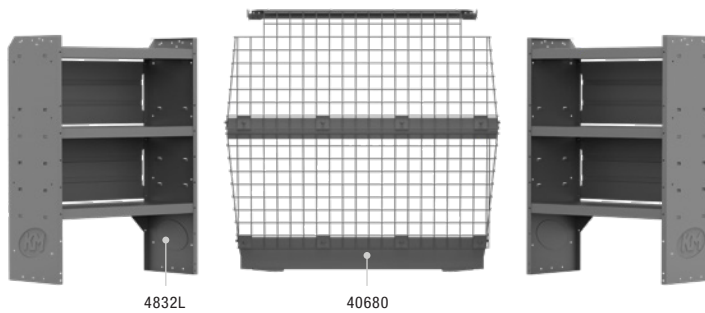

COMMERCIAL SHELVING (Wire Partition) 43" H Shelves // Compact Cargo Vans