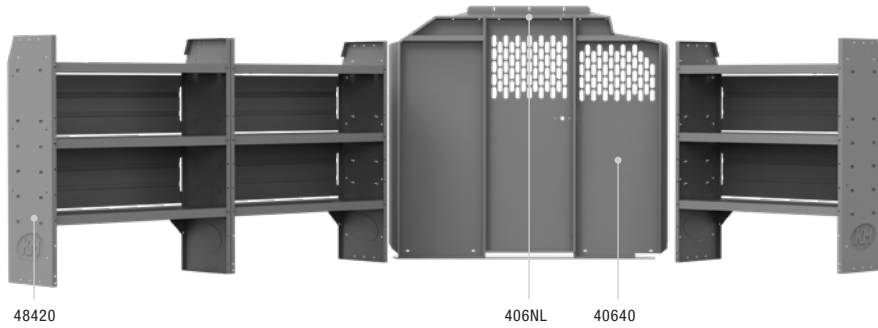

NISSAN VAN PACKAGES

BASE 46" H Shelves // Low Roof Van

Above illustration is for 40NVL

40NVL PACKAGE 146" WB		
Part #	Description	Qty
40640	Partition Updated	1
406NL	Wing Kit	1
48420	42" W x 46" H x 14" D Shelves	3

40NVH PACKAGE 146" WB		
Part #	Description	Qty
40651	Partition	1
406NH	Wing Kit	1
48424	42" W x 60" H x 14" D Shelves	3