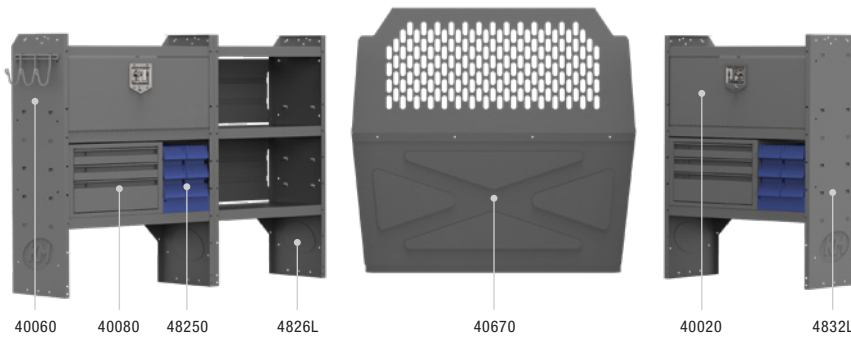

NISSAN NV200 VAN PACKAGES

TELECOM 43" H Shelves // Compact Cargo Vans