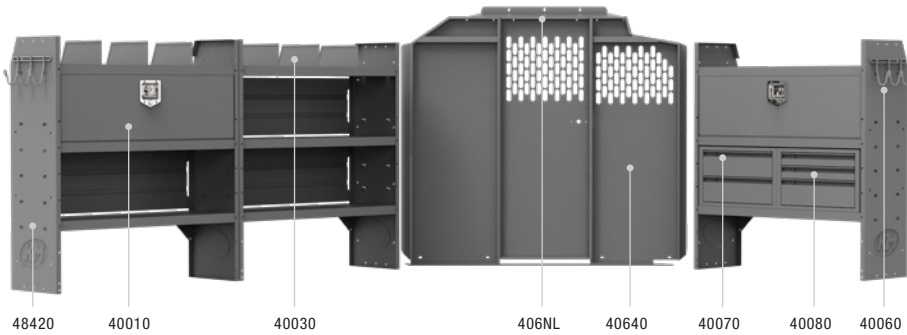

GENERAL SERVICE 46" H Shelves // Low Roof Van

Above illustration is for 44NVL

41NVH package includes a 40090 Steel 4 Drawer Cabinet, instead of the 40070 Steel 3 Drawer Cabinet

44NVL PACKAGE 146" WB		
Part #	Description	Qty
40640	Partition Updated	1
406NL	Wing Kit	1
48420	42" W x 46" H x 14" D Shelves	3
40070	Steel 2 Drawer Cabinet	1
40080	Steel 3 Drawer Cabinet	1
40010	42" W Shelf Door Kits	2
40060	3 Prong "J" Hooks	2
40030	Shelf Dividers (Set of 6)	1

41NVH PACKAGE 146" WB		
Part #	Description	Qty
40651	Partition	1
406NH	Wing Kit	1
48424	42" W x 60" H x 14" D Shelves	3
40080	Steel 3 Drawer Cabinet	1
40090	Steel 4 Drawer Cabinet	1
40310	10" W Plastic Shelf Bins	4
40060	3 Prong "J" Hooks	2
40030	Shelf Dividers (Set of 6)	1