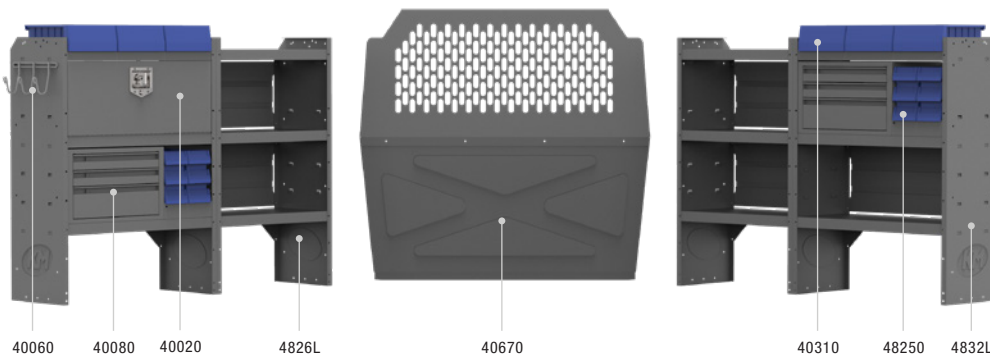

GENERAL SERVICE 43" H Shelves // Compact Cargo Vans

402CE PACKAGE 115" WB		
Part #	Description	Qty
40670	Partition	1
4832L	32" W x 43" H x 14" D Shelves	2
4826L	26" W x 43" H x 14" D Shelves	2
40020	32" W Shelf Door Kit	1
40080	Steel 3 Drawer Cabinets	2
40060	3 Prong "J" Hook	1
48250	Plastic Shelf Bin Modules	2
40310	10" W Plastic Shelf Bins	6