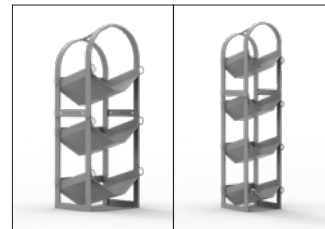

REFRIGERANT TANK RACKS

- 40200 3 Tier Rack
- 40100 4 Tier Rack