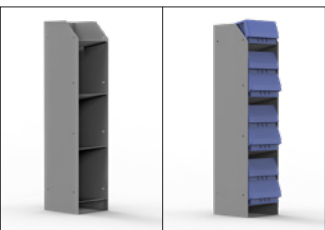

STANDING BINDER RACK

- 40280 3 Shelves hold manual binders or can be used with Plastic Shelf Bin 40310 (Right Image)

STANDING BIN RACK

- 40290 Includes 7 - 10" W Bins 40310 with 2 Dividers each or can hold binders in combo