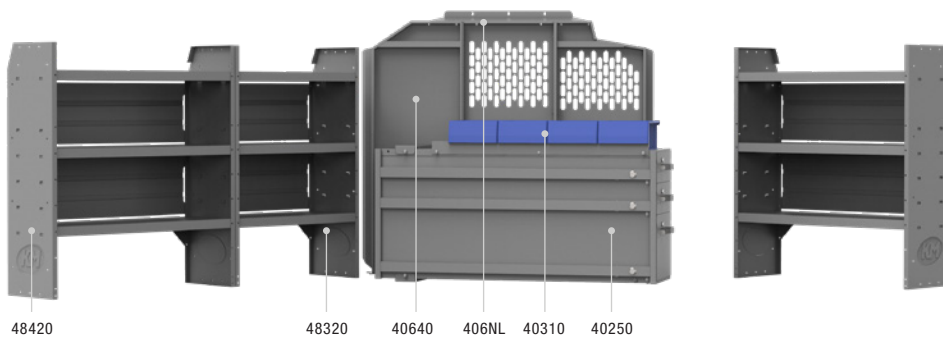

EZ ALL TRADES 46" H Shelves // Low Roof Van

49NVL PACKAGE 146" WB		
Part #	Description	Qty
40640	Partition Updated	1
406NL	Wing Kit	1
48420	42" W x 46" H x 14" D Shelves	2
48320	32" W x 46" H x 14" D Shelf	1
40250	56" L Steel 3 Drawer Unit	1
40310	10" W Plastic Shelf Bins	4