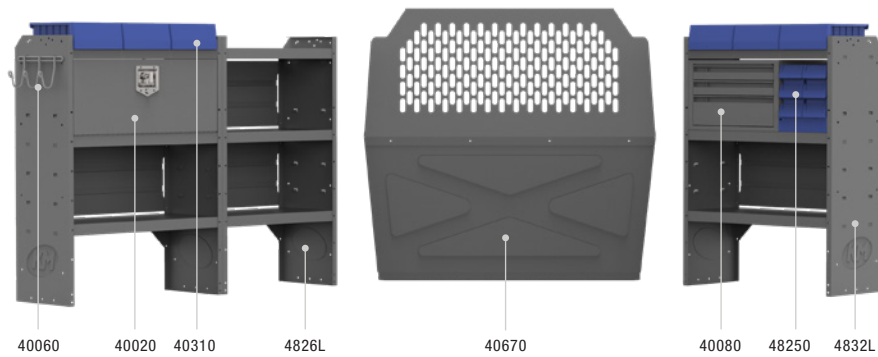

ELECTRICAL CONTRACTOR 43" H Shelves // Compact Cargo Vans