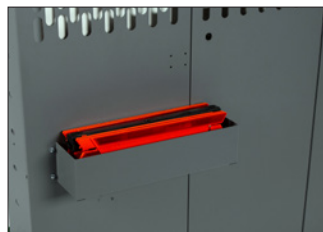

## NEW PRODUCTS

40170 WELDED SHORT CABINET LOCKER FULL DOOR

40051 SINGLE SWIVEL HOOK

40110 FIRST AID KIT HOLDER

40300 WIRE WATER JUG HOLDER

40474 SPRAY CAN HOLDER Holds 4 Cans

40160 REFLECTOR KIT HOLDER

40180 CONE HOLDER Mounts to Floor