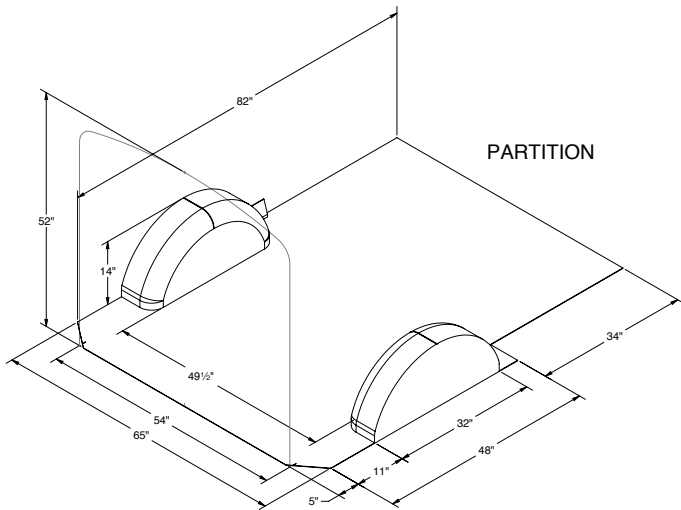

CUSTOMIZATIONS

Build Your Van Interior Package.
Your Way.