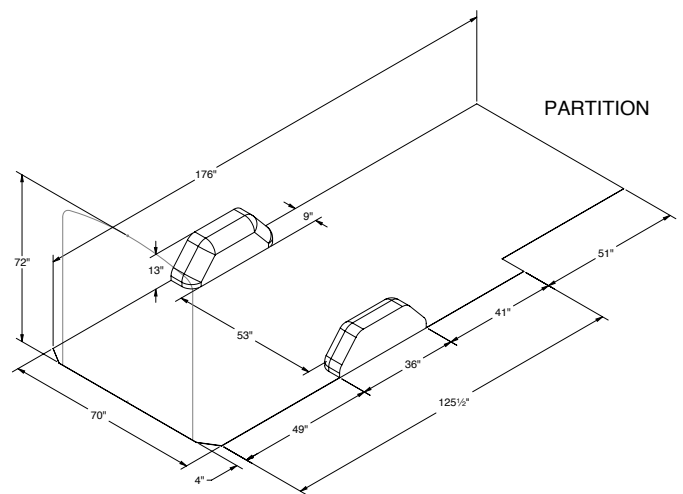

# CUSTOMIZATIONS

Build Your Van Interior Package.  
Your Way.

**METRIS 126" WB**

**SPRINTER 144" WB**

**SPRINTER 170" WB**

**SPRINTER 170" EXTWB**