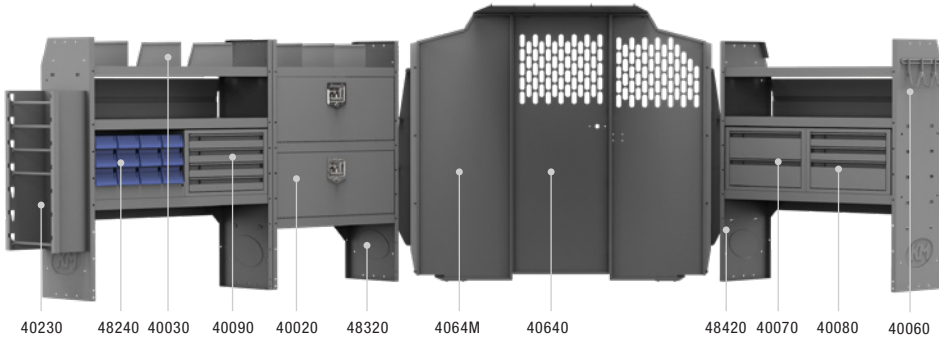

METRIS VAN PACKAGES

ELECTRIC, GAS & APPLIANCE REPAIR 46" H Shelves //

4005M PACKAGE 126" WB

Part #	Description	Qty
40640	Partition	1
4064M	Wing Kit	1
48420	42" W X 46" H X 14" D Shelves	2
48320	32" W X 46" H X 14" D Shelf	1
40070	Steel 2 Drawer Cabinet	1
40080	Steel 3 Drawer Cabinet	1
40090	Steel 4 Drawer Cabinet	1
40020	32" W Shelf Door Kits	2
40230	Wire Reel Holder 5 Spindle	1
40060	3-Prong "J" Hook	1
48240	20" Plastic Shelf Bin Module	1
40030	Shelf Dividers (Set of 6)	1