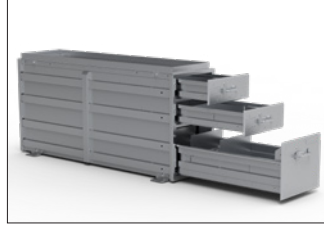

3 DRAWER UNIT

- 40250 Heavy Duty Steel
- 4025A Aluminum (Shown)

ACCESSORIES

- 40310 10" W x 5.5" H x 11" D Plastic Small Parts Bin with 2 Dividers