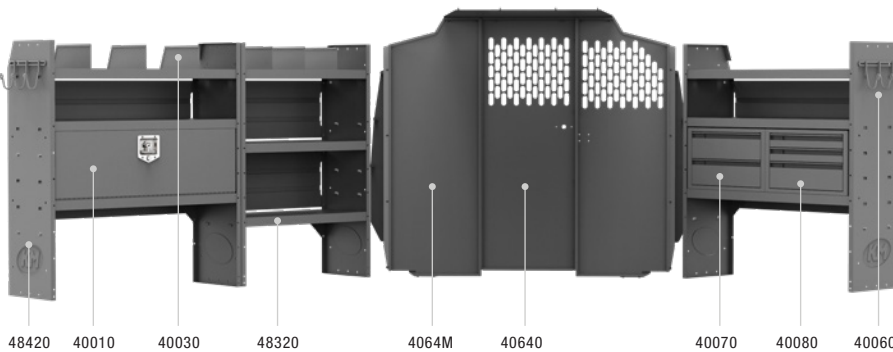

GENERAL SERVICE 46" H Shelves //