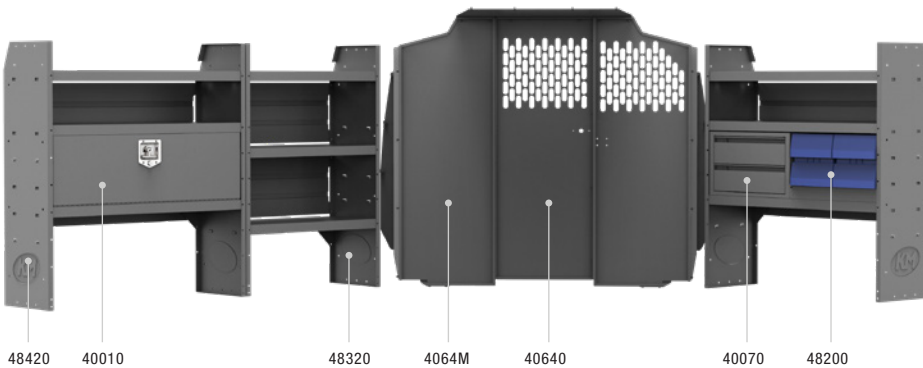

TRADESMAN SERVICE 46" H Shelves //

4010M PACKAGE 126" WB

Part #	Description	Qty
40640	Partition	1
4064M	Wing Kit	1
48420	42" W X 46" H X 14" D Shelves	2
48320	32" W X 46" H X 14" D Shelf	1
40010	42" W Shelf Door Kitt	1
40070	Steel 2 Drawer Cabinet	1
48200	Plastic Shelf Bin Module	1