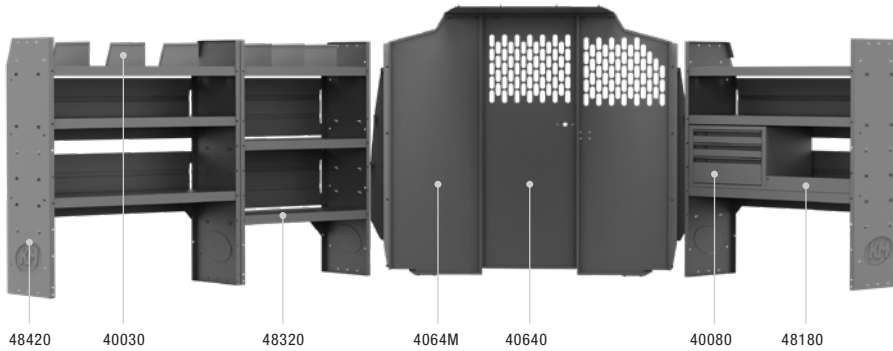

COMMERCIAL BIN 46" H Shelves //