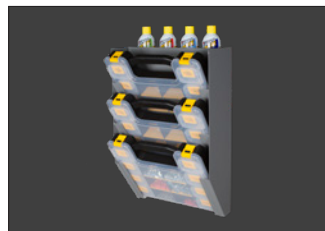

# SHELF ORGANIZATIONAL PRODUCTS

Stay organized with a host of new cargo van organizational products from Kargo Master. These products make it easy to organize all your small parts and tools. Kargo Master totes include removable parts containers. Totes fit conveniently in your choice of shelf mounted tote holders.

**40390 PLASTIC TOTE & SHELF BRACKET**  
15.3" W x 2.5" H x 13.3" D

The 40350 Plastic Tote & Shelf Bracket mounts underneath a "Lip Up" shelf.

**40350 PLASTIC TOTE**  
15.3" W x 2.5" H x 13.3" D

The Tote Tray features 8 Clip-On Bins and 6 Compartments. It is perfect for carrying small parts to and from the truck to work area while keeping it all secure.