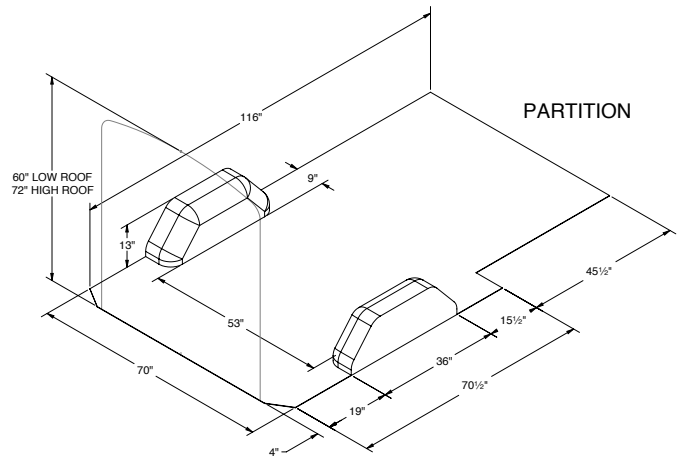

# CUSTOMIZATIONS

Build Your Van Interior Package.  
Your Way.

**METRIS 126" WB**

**SPRINTER 144" WB**

**SPRINTER 170" WB**

**SPRINTER 170" EXTWB**