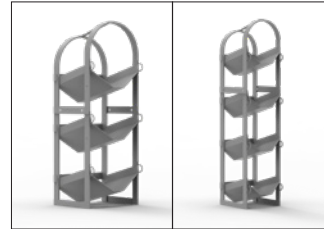

REFRIGERANT TANK RACKS

- 40200 3-Tier Rack
- 40100 4-Tier Rack