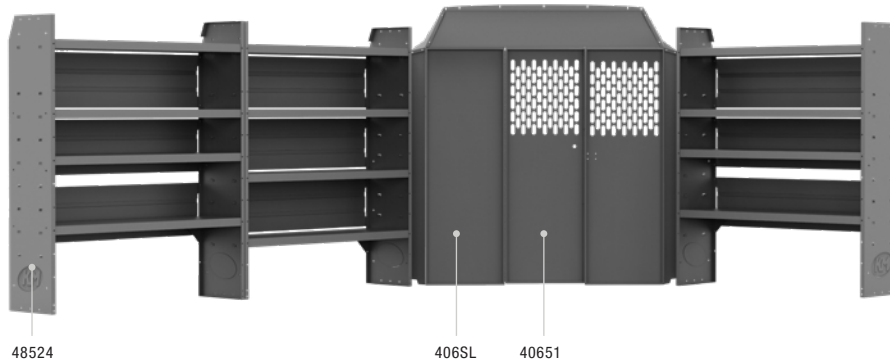

SPRINTER VAN PACKAGES

BASE 60" H Shelves //

Above illustration is for 40SPL Standrd Roof 144" WB Package
This package may also be used for the High Roof 144" WB by designating the 40SPH Package