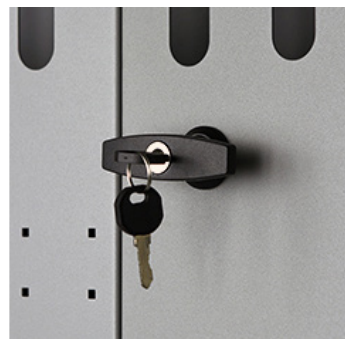

Lock Your Cab

40620 PARTITION LOCK & LATCH KIT

The Partition Lock & Latch Kit includes a locking T-handle on the cab side and a sturdy locking bar on the cargo side. It can be installed on any Kargo Master steel partition with a pass-through door.

CAB SIDE