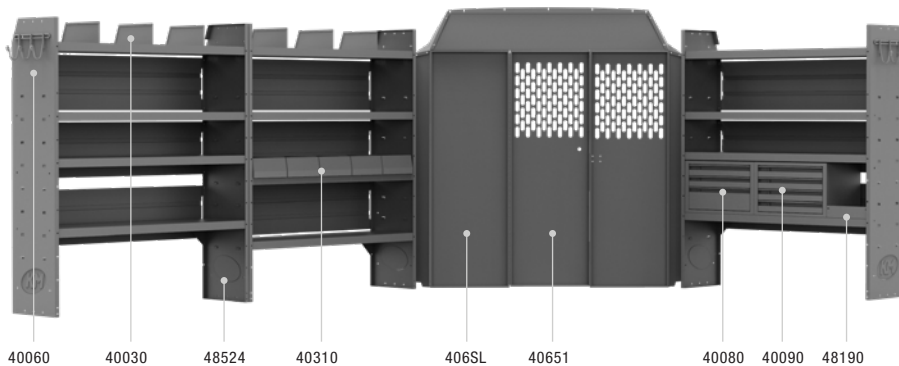

GENERAL SERVICE 60" H Shelves //

Above illustration is for 41SPL Standard Roof 144" WB Package
This package may also be used for the High Roof 144" WB by designating the 41SPH Package