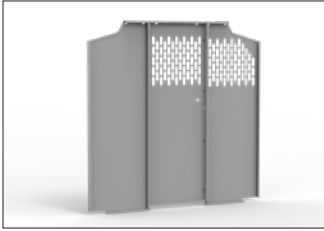

SHELVES & SHELF ACCESSORIES

STEEL PARTITIONS

- 40640 Metris
- 40651 Sprinter Low Roof
- 4061S Sprinter High Roof

WING KITS

- 4064M Metris
- 406SL Sprinter Low Roof