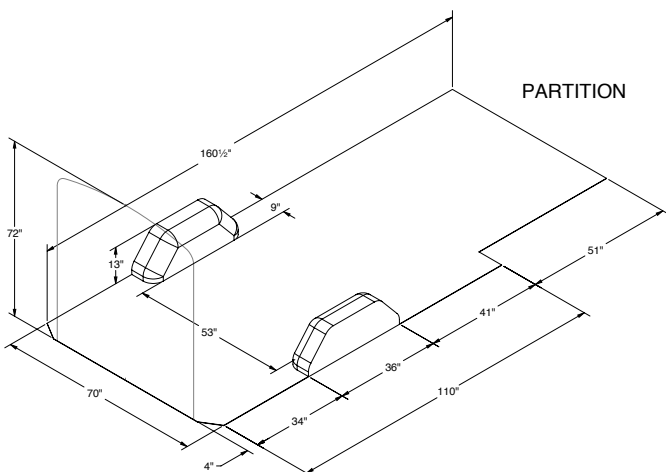

# CUSTOMIZATIONS

Build Your Van Interior Package.  
Your Way.

**METRIS 126" WB**

**SPRINTER 144" WB**

**SPRINTER 170" WB**

**SPRINTER 170" EXTWB**