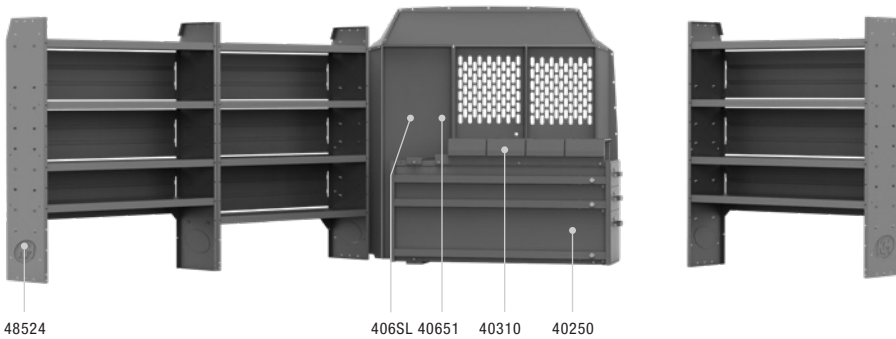

EZ ALL TRADES 60" H Shelves //

Above illustration is for 46SPL Standard Roof 144" WB Package
This package may also be used for the High Roof 144" WB by designating the 46SPH Package

46SPL PACKAGE 144" WB		
Part #	Description	Qty
40651	Partition	1
406SL	Wing Kit	1
48524	52" W X 14" D X 60" H Shelves	3
40250	Steel Long 3 Drawer	1
40310	Plastic Shelf Bins	4

46SPH PACKAGE 170" WB		
Part #	Description	Qty
4061S	Partition & Wing Kit	1
48524	52" W X 14" D X 60" H Shelves	3
40250	Steel Long 3 Drawer	1
40310	Plastic Shelf Bins	4