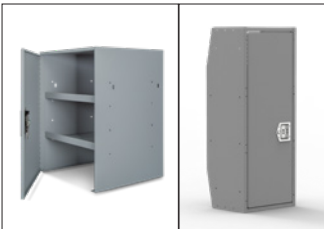

CABINET LOCKER

- 40170 **New!** Welded Short Cabinet Locker Full Door
  18" W x 23" H x 14" D
- 40220 Welded Cabinet Locker Full Door
  18" W x 46" H x 14" D