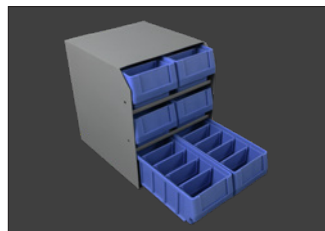

40380 4 TOTE SHELF CABINET WITH 4-40350 TOTE TRAYS

40360 PLASTIC TOTE WITH SHOULDER STRAP
6" W x 12" H x 13.5" D

40340 STEEL SHELF CABINET

The Steel Shelf Cabinet includes 6 Small Parts Bins that lock securely in the unit and mounts to flat shelves and surfaces.