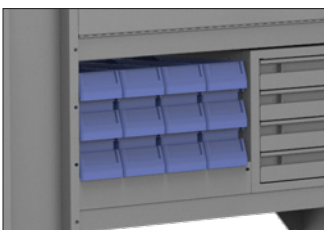

PLASTIC SHELF BIN MODULES

- 48200 20" W Plastic Bin Module (Includes 4 x 10" W Bins)
- 48210 10" W Plastic Bin Module (Includes 2 x 10" W Bins)
- 48240 20" W Plastic Small Parts Bin Module (Inc. 12 x 5" W Bins)
- 48250 10" W Plastic Small Parts Bin Module (Includes 6 x 5" W Bins)