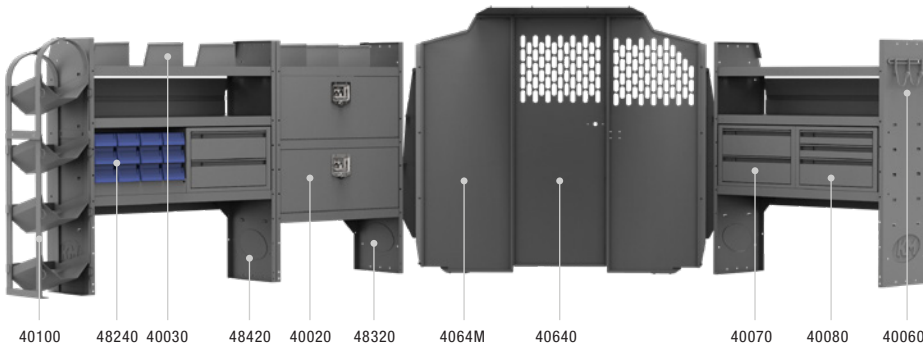

HEATING & A/C REPAIR 46" H Shelves //

4006M PACKAGE 126" WB

Part #	Description	Qty
40640	Partition	1
4064M	Wing Kit	1
48420	42" W X 46" H X 14" D Shelves	2
48320	32" W X 46" H X 14" D Shelf	1
40070	Steel 2 Drawer Cabinets	2
40080	Steel 3 Drawer Cabinet	1
40020	32" W Shelf Door Kits	2
40100	4-Tank Refrigerant Rack	1
40060	3-Prong "J" Hook	1
40030	Shelf Dividers (Set of 6)	1
48240	20" Plastic Shelf Bin Module	1