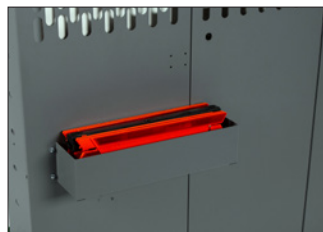

## NEW PRODUCTS

40170 WELDED SHORT  
CABINET LOCKER  
FULL DOOR

40051 SINGLE SWIVEL HOOK

40110 FIRST AID KIT  
HOLDER

40300 WIRE WATER JUG  
HOLDER

40474 SPRAY CAN HOLDER  
Holds 4 Cans

40160 REFLECTOR KIT  
HOLDER