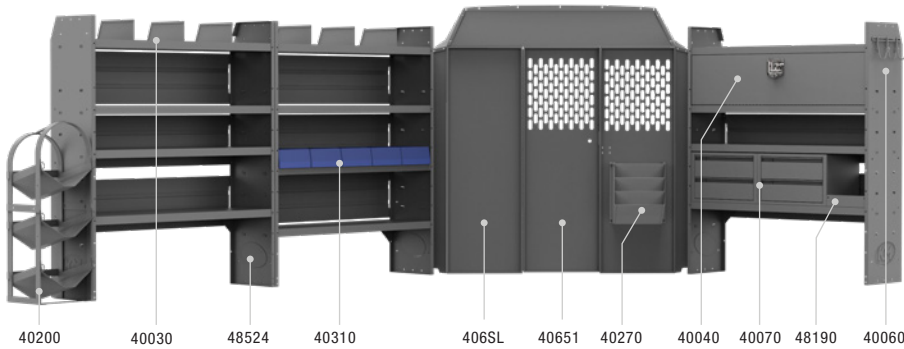

SPRINTER VAN PACKAGES

HVAC 60" H Shelves //

Above illustration is for 45SPL Standard Roof 144" WB Package
This package may also be used for the High Roof 144" WB by designating the 45SPH Package

45SPL PACKAGE 144" WB		
Part #	Description	Qty
40651	Partition	1
406SL	Wing Kit	1
48524	52" W X 14" D X 60" H Shelves	3
40040	52" W Shelf Door Kit	1
40070	Steel 2 Drawer Cabinets	2
40200	3-Tank Refrigerant Rack	1
40270	Hanging File Rack	1
40030	Shelf Dividers (Set of 6)	1
40060	3-Prong "J" Hook	1
40310	Plastic Shelf Bins	5
48190	10" L Shelf Lip	1

45SPH PACKAGE 170" WB		
Part #	Description	Qty
4061S	Partition & Wing Kit	1
48524	52" W X 14" D X 60" H Shelves	3
40040	52" W Shelf Door Kit	1
40070	Steel 2 Drawer Cabinets	2
40200	3-Tank Refrigerant Rack	1
40270	Hanging File Rack	1
40030	Shelf Dividers (Set of 6)	1
40060	3-Prong "J" Hook	1
40310	Plastic Shelf Bins	5
48190	10" L Shelf Lip	1