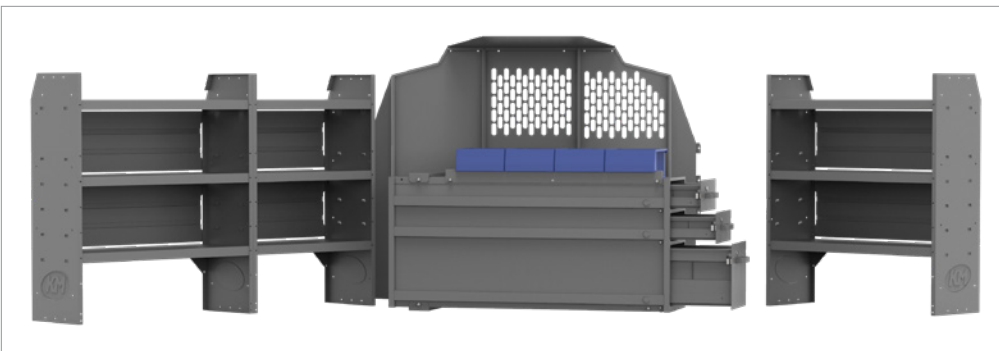

EZ ALL TRADES 46" H Shelves //

PACKAGE	BRAND, WHEELBASE
4012C	GM 135" SWB
49NVL	NISSAN 146" WB
49TRL	TRANSIT 130" SWB
46TLL	TRANSIT 148" LWB

4012C is shown. Images of all specific packages and the individual components are available on the Kargo Master website.