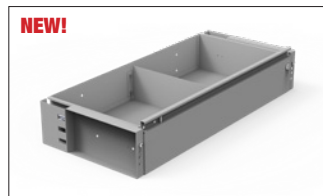

NEW!
SINGLE LOCKING SHELF DRAWER
48132 – 30" W Unit
48142 – 40" W Unit
48152 – 50" W Unit