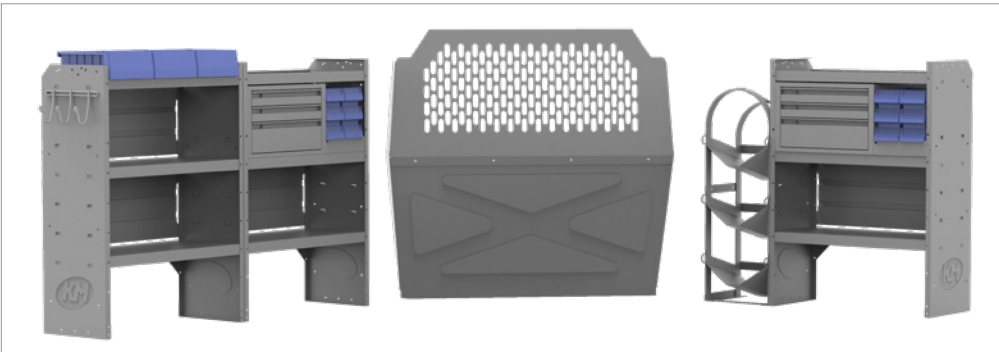

HVAC 43" H Shelves //

PACKAGE	BRAND, WHEELBASE
405CE	NISSAN NV200 115" WB
45TCL	PROMASTER CITY 122" WB
45TCL	TRANSIT CONNECT 120" WB

45TCL is shown. Images of all specific packages and the individual components are available on the Kargo Master website.