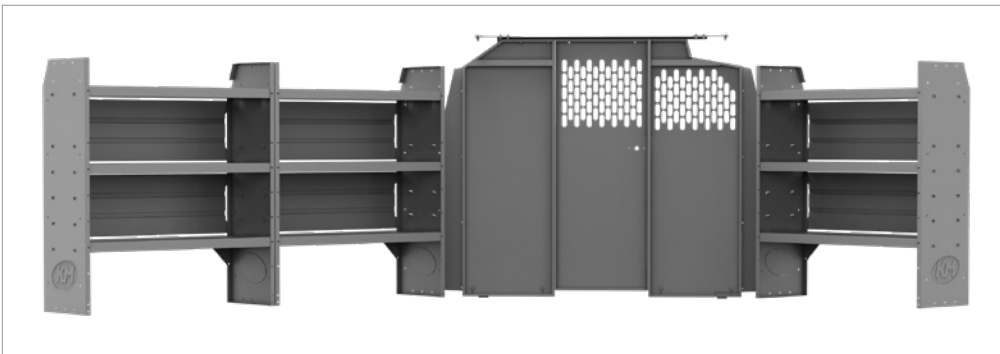

BASE 46" H Shelves //

PACKAGE	BRAND, WHEELBASE
4001C	GM 135" SWB
4013C	GM 155" LWB
4001M	METRIS 126" WB
40NVL	NISSAN NV 146" WB
40TRL	TRANSIT 130" SWB
40TLL	TRANSIT 148" LWB

4001C is shown. Images of all specific packages and the individual components are available on the Kargo Master website.