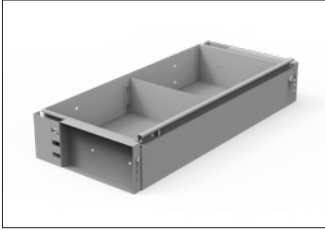

NEW PRODUCTS

SINGLE LOCKING SHELF DRAWER
48132 30" W UNIT
48142 40" W UNIT
48152 50" W UNIT
(See page 6)