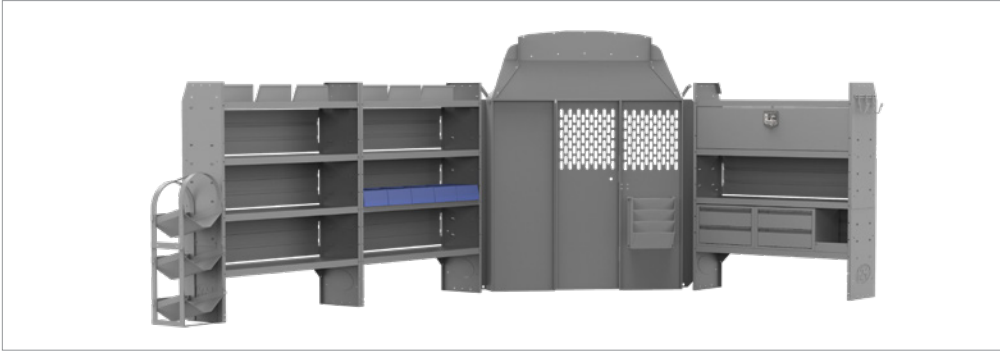

VAN PACKAGES

HVAC 60" H Shelves //

PACKAGE	BRAND, WHEELBASE
45NVH	NISSAN NV 146" WB
45PMS	PROMASTER 136" WB
45PML	PROMASTER 159" WB
45SPL	SPRINTER 144" WB
45SPH	SPRINTER 170" WB
45TRM	TRANSIT 130" SWB
45TLM	TRANSIT 148" LWB
45TRH	TRANSIT 130" SWB
45TLH	TRANSIT 148" LWB

45TLH is shown. Images of all specific packages and the individual components are available on the Kargo Master website.