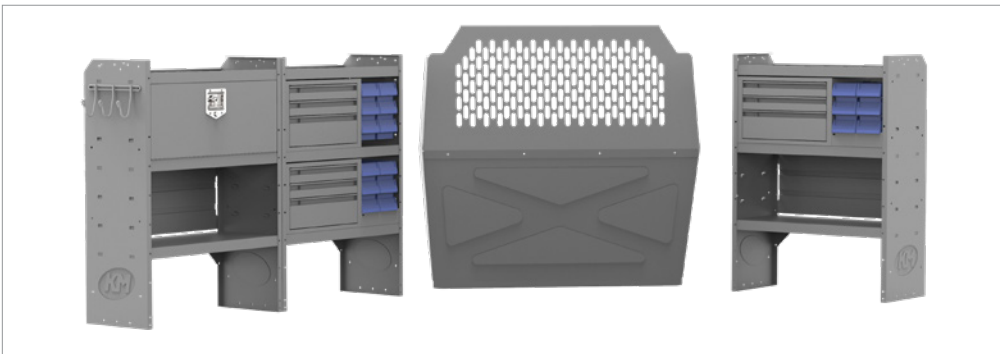

PLUMBING 43" H Shelves //

PACKAGE	BRAND, WHEELBASE
403CE	NISSAN NV200 115" WB
43TCL	PROMASTER CITY 122" WB
43TCL	TRANSIT CONNECT 120" WB

43TCL is shown. Images of all specific packages and the individual components are available on the Kargo Master website.