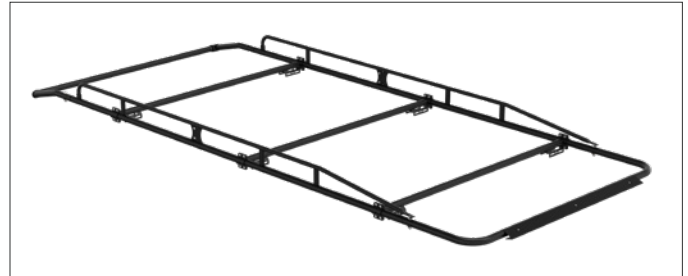

PRO III TUBE-STYLE LADDER RACKS

TRANSIT CONNECT (2014 & NEWER), NV200, PROMASTER CITY OR TRUCK WITH CAP

- 80070 4 Crossbars (Includes Wind Deflector)
- 31700 Extra Crossbar (Steel)
- No Mount Kit Required