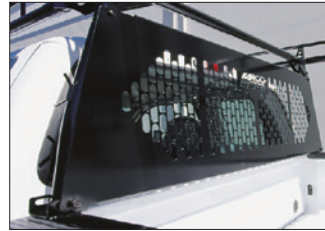

EXTRA CROSS BARS

PRO II, III & IV

- **31110** 2" Black - Pro II
- **31600** 1.625" Black (Steel) - Pro III
- **31690** 2" Silver (Aluminum) - Pro IV
- **31700** For 1.625" Dia. Tube - Silver (Use with 80070)

WINDOW GUARD

- **31080** Protects rear cab window while adding support to both the racks and the truck bed. For 01000, 01040, 80000
- **31080C** Clamps to attach Window Guard to 01040, 80000
- **3108SD** Clamps to attach Window Guard to 01040 (Super Duty)