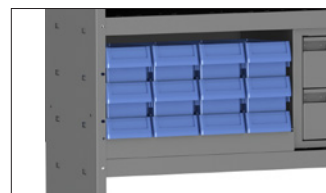

40330
5" W PLASTIC SMALL PARTS
SHELF BIN
with 5 dividers

40340
6 STACKED SMALL PARTS BINS
IN STEEL SHELF CABINET
(Small Parts Bin 40330)

48200
20" W PLASTIC BIN MODULE

48210
10" W PLASTIC BIN MODULE

48240
20" W PLASTIC SMART PARTS
BIN MODULE