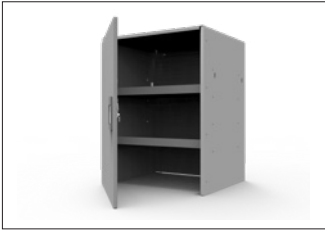

40170 WELDED SHORT CABINET LOCKER FULL DOOR
(See page 10)

40110 FIRST AID KIT HOLDER
(See page 10)

40160 REFLECTOR KIT HOLDER
(See page 11)

40051 SINGLE SWIVEL HOOK
(See Page 8)

40180 CONE HOLDER MOUNTS TO FLOOR
(See page 11)

40474 SPRAY CAN HOLDER
Holds 4 Cans
(See page 8)

31010 LOAD DIVIDERS
For 30070 Adventure Sport Truck Rack
(See page 29)

40300 WIRE WATER JUG HOLDER
(See page 10)

WHY CHOOSE A KARGO MASTER RACK?

STRENGTH IS OUR HERITAGE

Within each Kargo Master van or truck rack is a heritage that goes back to the first truck rack we produced in 1982. Since then, we've simply engineered the best modular truck racks in the industry. Durable, strong, and resilient, Kargo Master racks perform year after year and job after job. You can rely on our racks to withstand the test of time.

FUNCTIONAL

All Kargo Master truck racks are made from round tubing which is stronger than square tube designs. Easy to remove rear support bars and integrated tie down hooks give you total flexibility and security in loading your ladders and cargo. Our large ergonomic drop down handles make it easier to step up to your truck. We use swaged tube joints that disappear. Fasteners are OEM in appearance. Available in black gloss, silver or white powder coat finishes.

STRONG

There is a big difference between supporting a static load and supporting that load while coming to a hard stop, veering around a tight freeway off ramp, or bouncing over pot holes or railroad tracks. Kargo Master makes the strongest production racks available, and it is easy to understand why. We use bigger, thicker, round tubes, with extensive gusseting of legs and cross bars.