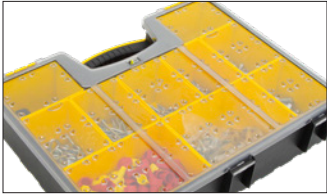

SHELF ACCESSORIES

40351
LARGE KARGO CASE NEW!