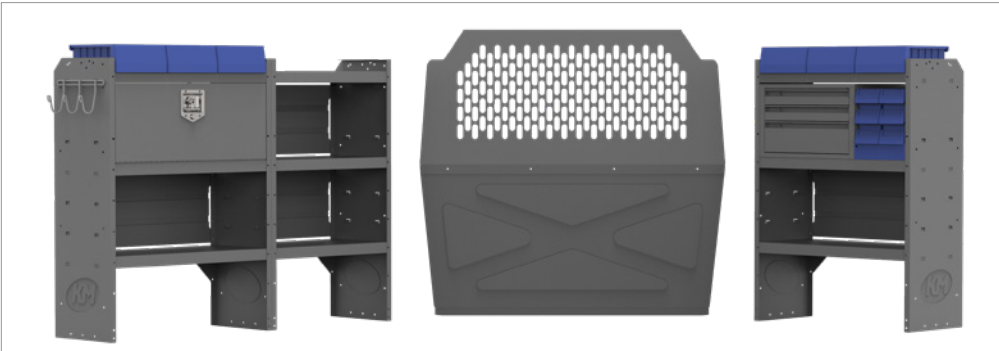

VAN PACKAGES

ELECTRICAL CONTRACTOR 43" H Shelves //

PACKAGE	BRAND, WHEELBASE
404CE	NISSAN NV200 115" WB
44TCL	PROMASTER CITY 122" WB
44TCL	TRANSIT CONNECT 120" WB

404CE is shown. Images of all specific packages and the individual components are available on the Kargo Master website.