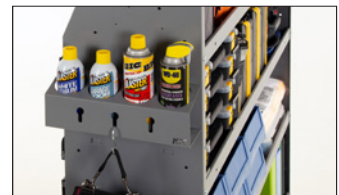

40474
SPRAY CAN HOLDER **NEW!**
Holds 4 Cans