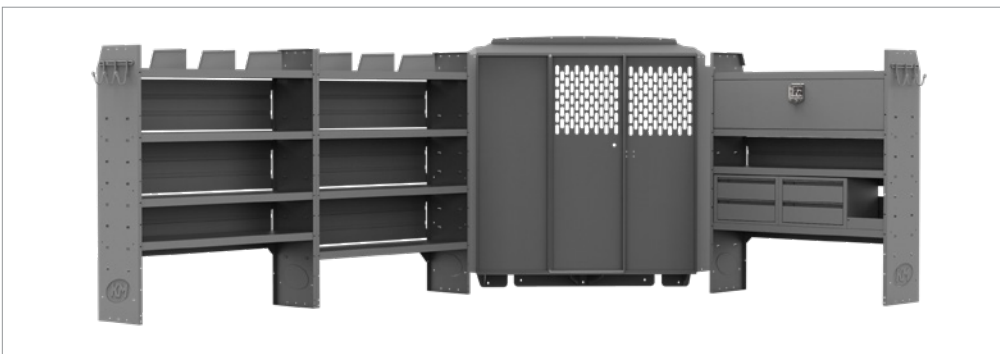

TELECOM 60" H Shelves //

PACKAGE	BRAND, WHEELBASE
44PMS	PROMASTER 118" & 136"
44PML	PROMASTER 159" WB
44TRM	TRANSIT 130" SWB
44TLM	TRANSIT 148" LWB
44TRH	TRANSIT 130" SWB
44TLH	TRANSIT 148" LWB

44PML is shown. Images of all specific packages and the individual components are available on the Kargo Master website.