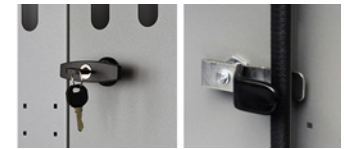

40620
CENTER PANEL LATCH & DOOR LOCK KIT
For all vans with pass-through partitions.

PARTITIONS AVAILABLE IN BULK

(See Specifications in Table to the Left)

40640-32-BP	32 Units
406GM-60-BP	60 Units
40651-32-BP	32 Units
406TL-100-BP	100 Units
406TM-60-BP	60 Units

VAN TYPE OR BRAND	DESCRIPTION	PERFORATED PARTITION PART #	SOLID PARTITION PART #	WING KIT PART #
COMPACT CARGO VANS				
	Perforated Partition	40670	N/A	N/A
	Wire Partition	40680	N/A	N/A
FORD				
	Transit Low Roof	40640	40641	406TL
	Transit Low Roof Fleet Partition *No Pass Through Door	406TFL-P	406TFL-S	406TL
	Transit Mid Roof	40651	40652	406TM
	Transit High Roof	40651	40652	406TH
GM				
	GMC Savana & Chevy Express	40640	40641	406GM
MERCEDES				
	Metris	40640	40641	4064M
NISSAN				
	NV Low Roof	40640	40641	406NL
	NV High Roof	40651	40652	406NH
PROMASTER				
	Low/High Roof	40651	40652	4064P
SPRINTER				
	Standard Roof	40651	40652	406SL
	High Roof	4061S	N/A	N/A