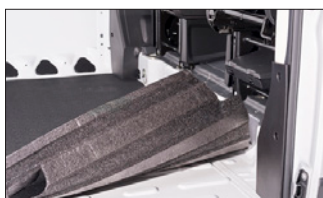

FLOOR MATS

PART #	FLOOR MAT DESCRIPTIONS
40457	2013- Nissan NV200
40458	1996-2016 GM Van
40459	1996-2016 GM Van Extended WB
40460	2014- Transit Connect LWB
40461	2015- Transit 130" MWB
40462	2015- Transit 148" WB
40464	2015- Transit 148" Extended WB
40465	2015- Metris
40466	2009- Sprinter 144" WB
40467	2009- Sprinter 170" WB
40468	2009- Sprinter 170" Extended WB
40469	2011- Nissan NV
40470	2014- ProMaster City 122" WB
40471	2014- ProMaster 118"- 136"
40472	2014- ProMaster 159" WB
40473	2014- ProMaster 159" Extended WB