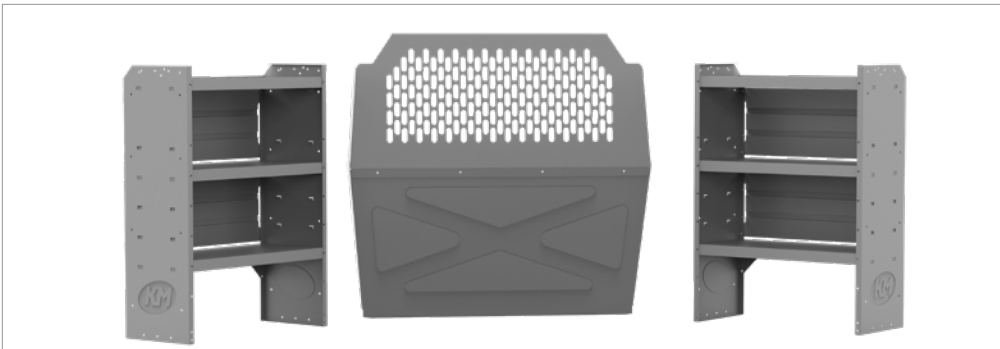

COMMERCIAL 43" H Shelves //

PACKAGE	BRAND, WHEELBASE
400CE	NISSAN NV200 115" WB
40TCL	PROMASTER CITY 122" WB
40TCL	TRANSIT CONNECT 120" WB

40TCL is shown. Images of all specific packages and the individual components are available on the Kargo Master website.