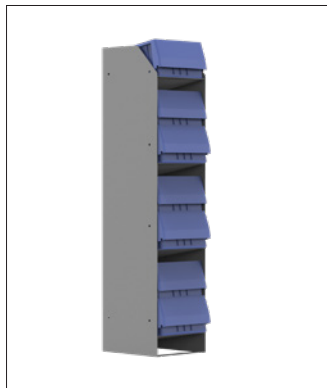

40100
4 TIER REFRIGERANT TANK RACK

40200
3 TIER REFRIGERANT TANK RACK

40220
WELDED CABINET LOCKER
FULL DOOR

40170
WELDED SHORT CABINET LOCKER
FULL DOOR

40280
STANDING BINDER RACK

40290
STANDING BIN HOLDER

40450
REAR DOOR SAFETY HANDLES for Transit (Pair)