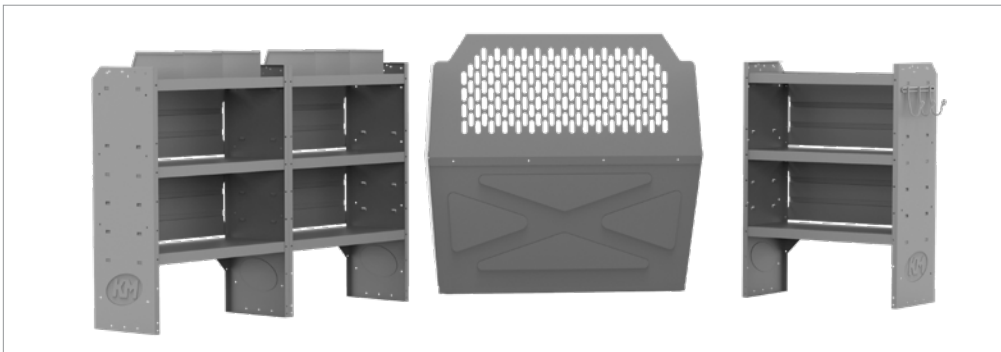

DELUXE COMMERCIAL SHELVING 43" H Shelves //

PACKAGE	BRAND, WHEELBASE
401CE	NISSAN NV200 115" WB
41TCL	PROMASTER CITY 122" WB
41TCL	TRANSIT CONNECT 120" WB

41TCL is shown. Images of all specific packages and the individual components are available on the Kargo Master website.