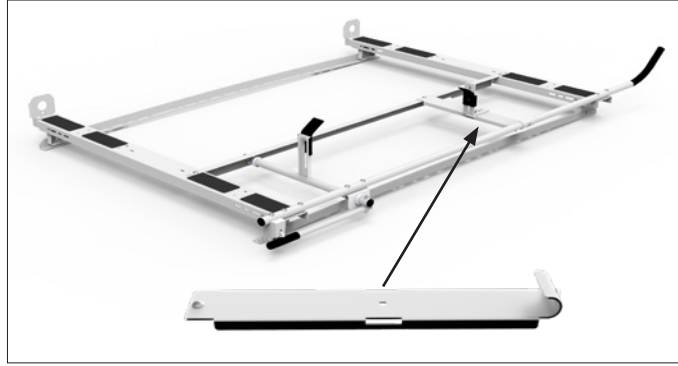

KARGO MASTER

WE PUT EVERYTHING WITHIN REACH.

VAN INTERIORS | TRUCK RACKS | VAN RACKS | AND MORE ...

NEW PRODUCTS

SINGLE LOCKING SHELF DRAWER
 48132 30" W UNIT
 48142 40" W UNIT
 48152 50" W UNIT
 (See page 6)