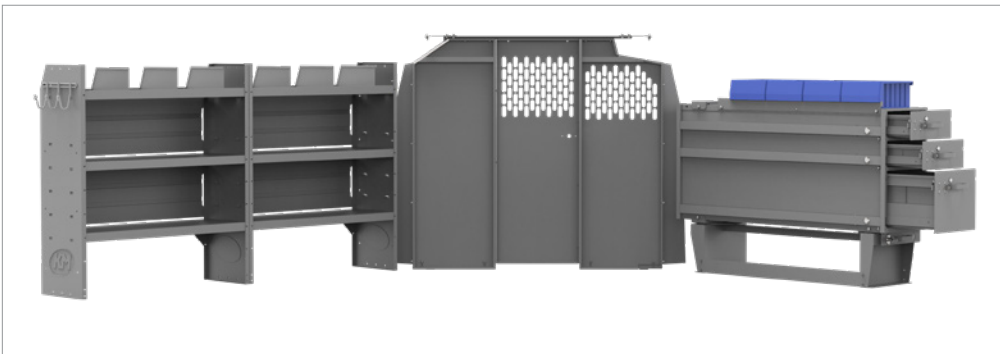

EZ GENERAL SERVICE 46" H Shelves //

PACKAGE	BRAND, WHEELBASE
4007C	GM 135" SWB
47TRL	TRANSIT 130" SWB
48TLL	TRANSIT 148" LWB

4007C is shown. Images of all specific packages and the individual components are available on the Kargo Master website.