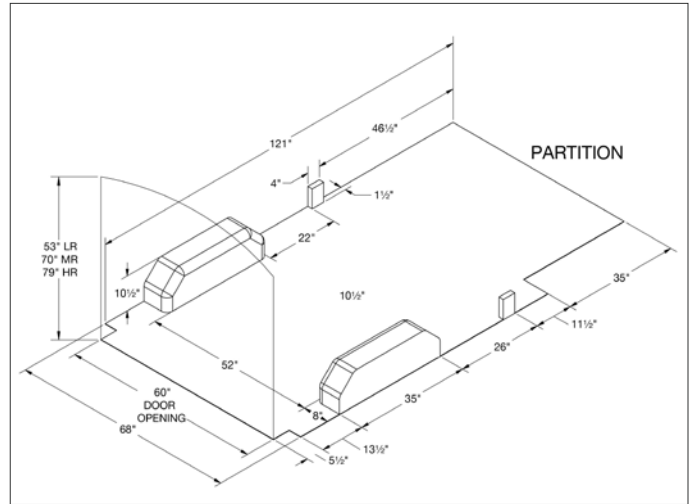

CUSTOMIZATIONS

Build Your Van Interior Package. Your Way.

Kargo Master offers pre-configured packages for all van makes and for the most popular trades.

You can configure your own package using our base components and accessories.

If you need assistance in customizing your van, call your regional account manager, your upfitter or Kargo Master customer service.