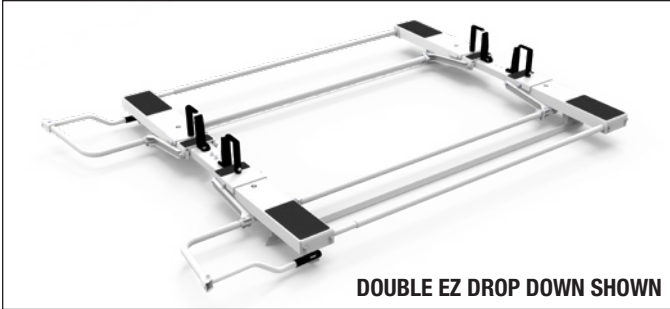

TRANSIT 148" LWB EXT.

PROMASTER 159" EXT WB

NISSAN NV 146" WB

SPRINTER 170" EXT WB

HD ALUMINUM VAN RACKS

DOUBLE EZ DROP DOWN SHOWN

EZ DROP DOWN LADDER RACKS

TRANSIT CONNECT, NV200, PROMASTER CITY