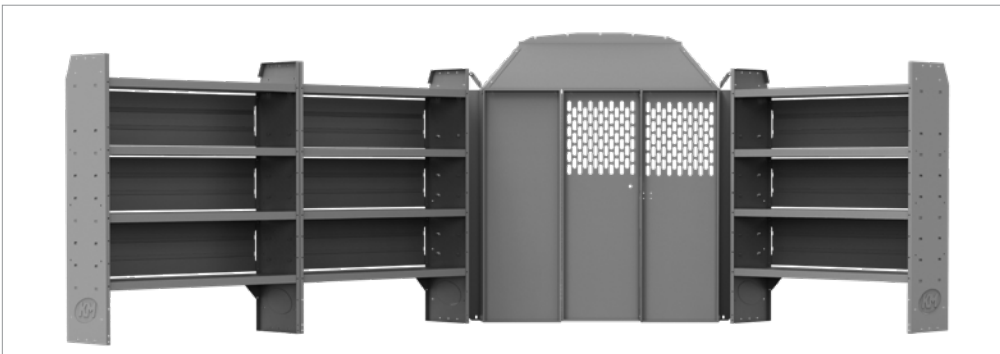

BASE 60" H Shelves //

PACKAGE	BRAND, WHEELBASE
40NVH	NISSAN NV 146" WB
40PMS	PROMASTER 118" & 136"
40PML	PROMASTER 159" WB
40SPL	SPRINTER 144" WB LR
40SPH	SPRINTER 170" WB
40TRM	TRANSIT 130" SWB
40TLM	TRANSIT 148" LWB
40TRH	TRANSIT 130" SWB
40TLH	TRANSIT 148" LWB

40TLM is shown. Images of all specific packages and the individual components are available on the Kargo Master website.