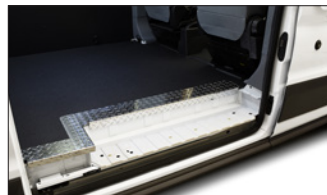

40463
ALUMINUM DIAMOND PLATE SIDE AND REAR DOOR THRESHOLD for Transit