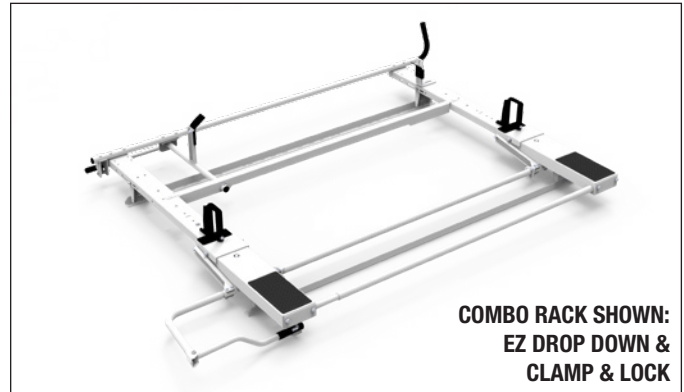

HD ALUMINUM VAN RACKS

EZ DROP DOWN LADDER RACKS

TRANSIT CONNECT, NV200, PROMASTER CITY

- 4A97L Passenger Side
- 4A98L Driver Side Mechanism (add to 4A97L)
- No Mount Kit Required

LOW ROOF TRANSIT, NV, METRIS, GM*

- 4A93L Passenger Side
- 4A96L Driver Side Mechanism (add to 4A93L)
- 4A95L Double Drop Down - Factory Pre-Assembled
- *Make-Specific Mount Kit Required

MID/HIGH ROOF TRANSIT, NV, SPRINTER, PROMASTER*

- 4A99H Passenger Side
- 4A91H Driver Side Mechanism
- *Make-Specific Mount Kit Required

*Make-Specific Mount Kits are Required for All Low Roof & Mid/High Roof Vehicle Racks

409CD GM EZ DD	408CC GM C & L
409TD Transit EZ DD	408TC Transit C & L
409ND NV EZ DD	408NC NV C & L
4081S Sprinter	4081M Metris
4081P ProMaster	

CLAMP & LOCK LADDER RACKS

TRANSIT CONNECT, NV200, PROMASTER CITY

- 4A80L Passenger Side
- 4A81L Driver Side Mechanism (add to 4A80L)
- 4A97L+4A81L Combo Rack with EZ Drop Down
- No Mount Kit Required

LOW ROOF TRANSIT, NV, METRIS, GM*

- 4A82L Passenger Side
- 4A81L Driver Side Mechanism (add to 4A82L)
- 4A93L+4A81L Combo Rack with EZ Drop Down
- *Make-Specific Mount Kit Required