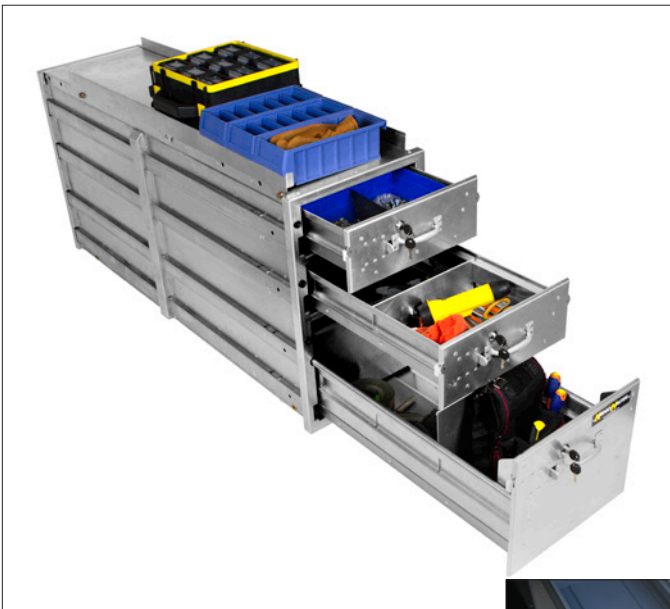

ALUMINUM DRAWER

4025A
ALUMINUM LONG 3 DRAWER UNIT