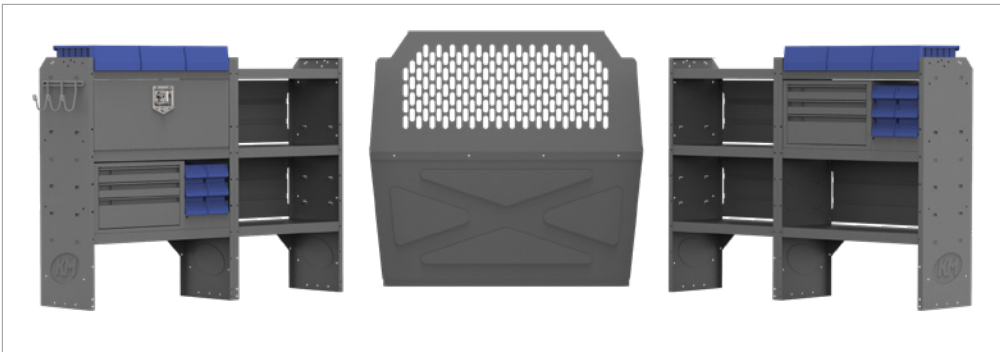

GENERAL SERVICE 43" H Shelves //

PACKAGE	BRAND, WHEELBASE
402CE	NISSAN NV200 115" WB
42TCL	PROMASTER CITY 122" WB
42TCL	TRANSIT CONNECT 120" WB

402CE is shown. Images of all specific packages and the individual components are available on the Kargo Master website.