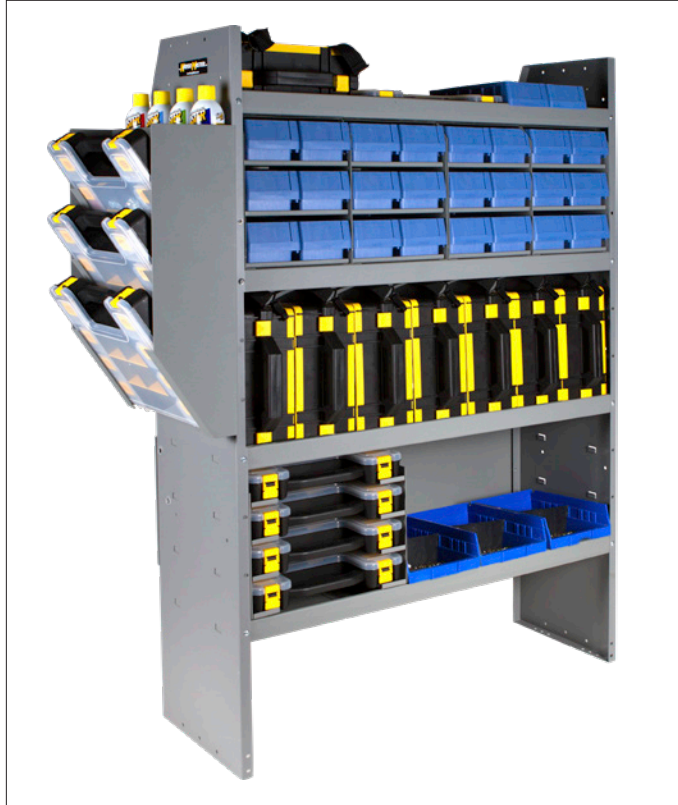

40020
32" W SHELF DOOR KIT