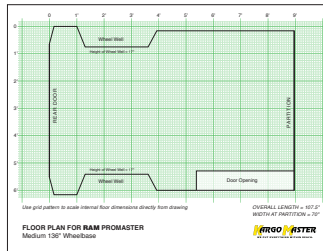

CUSTOMIZATIONS

Build Your Van Interior Package. Your Way.

Kargo Master offers pre-configured packages for all van makes and for the most popular trades.

You can configure your own package using our base components and accessories.

If you need assistance in customizing your van, call your regional account manager, your upfitter or Kargo Master customer service.

TRANSIT CONNECT 120" LWB