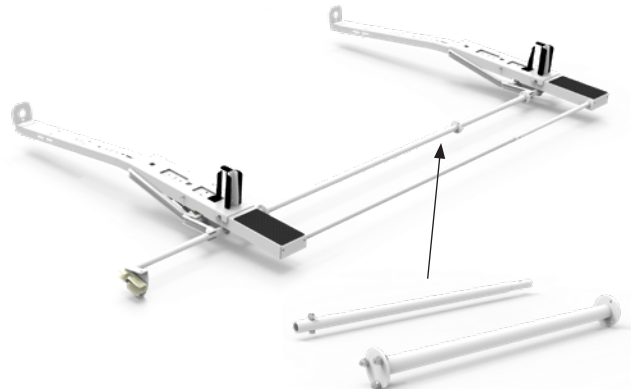

40817 EZ Drop Down Rack Extender (24")

Add to carry long heavy extension ladders.