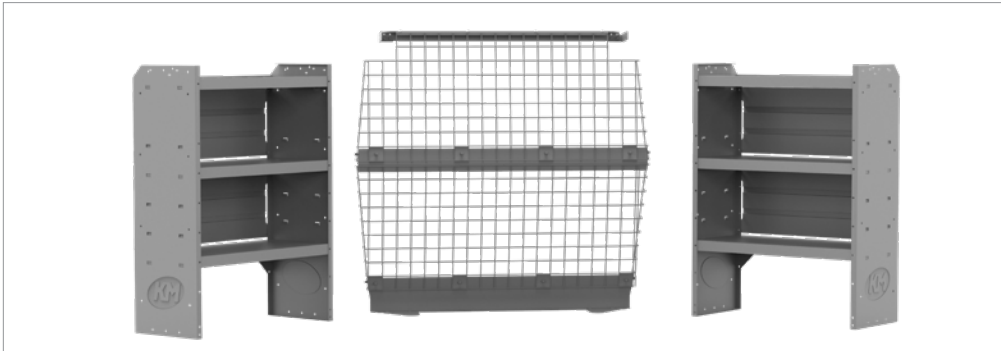

VAN PACKAGES

COMMERCIAL (Wire Partition) 43" H Shelves //

PACKAGE	BRAND, WHEELBASE
407CE	NISSAN NV200 115" WB
47TCL	PROMASTER CITY 122" WB
47TCL	TRANSIT CONNECT 120" WB

47TCL is shown. Images of all specific packages and the individual components are available on the Kargo Master website.