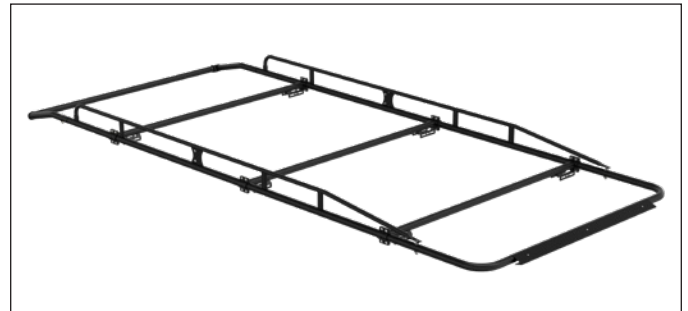

HD ALUMINUM VAN RACKS

CROSSBAR LADDER RACKS

TRANSIT CONNECT, NV200, PROMASTER CITY, TRANSIT, METRIS, LOW ROOF NV

4A821 2 Crossbars (Includes Wind Deflector)

4A822 3rd Middle Crossbar (Use with 4A821)

4082T Mount Kit Required for Transit

PRO III TUBE-STYLE LADDER RACK

TRANSIT CONNECT (2014 & Newer), NV200, PROMASTER CITY OR TRUCK WITH CAP

8007A 4 Crossbars (Includes Wind Deflector)

31700 Extra Crossbar (Steel)

No Mount Kit Required

4A815 Clamp & Lock 6' Step Ladder Bracket

Add to carry shorter ladders to all HD Aluminum Clamp & Lock Racks.

GM, TRANSIT LOW/MID ROOF, NV LOW ROOF, PROMASTER LOW ROOF* **NEW!**

4089A 5 Crossbars (Includes Wind Deflector)

*Make-Specific Mount Kit Required

GM: 4089C

Transit, Sprinter, NV: 4089T

ProMaster: 4089P

SINGLE ALUMINUM CLAMP & LOCK RACK (4A90L)