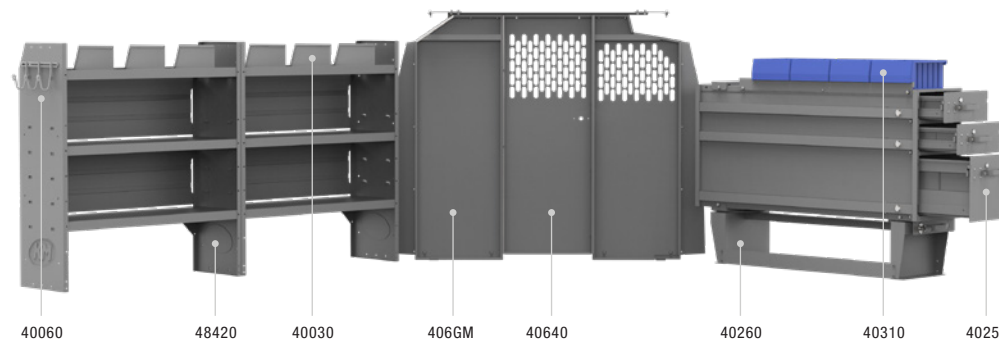

EZ GENERAL SERVICE 46" H Shelves // Low Roof Cargo Vans

4007C PACKAGE 135" WB		
Part #	Description	Qty
40640	Partition Updated	1
406GM	Wing Kit New!	1
48420	42" W x 46" H x 14" D Shelves	2
40250	Steel 3 Drawer Long Cabinet	1
40260	Rotating Wheel Well Stand	1
40060	3 Prong "J" Hook	1
40310	10" W Plastic Shelf Bins	4
40030	Shelf Dividers (Set of 6)	1