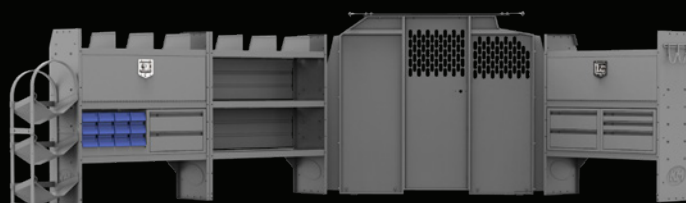

KARGO MASTER

WE PUT EVERYTHING WITHIN REACH.

VAN INTERIORS | TRUCK RACKS | VAN RACKS | AND MORE ...

TABLE OF CONTENTS

Cargo Van Interior Packages & Products

GM VAN PACKAGES

Base, 4001C	3
General Contractor, 4002C	3
Commercial Bin, 4003C	3
General Service, 4004C	3
Electric & Gas Appliance Repair, 4005C	4
Heating & A/C Repair, 4006C	4
EZ General Service, 4007C	4
Tradesman Service, 4010C	4
America's Most Popular, 4011C	5
EZ All Trades, 4012C	5
Base (LWB), 4013C	5