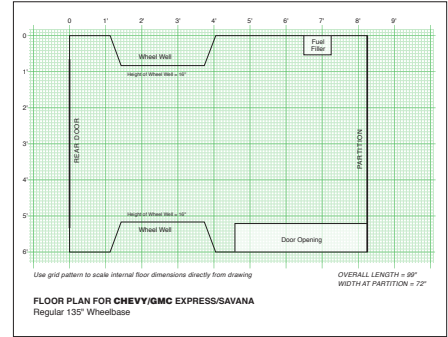

If you need assistance in customizing your van, call your regional account manager, your upfitter or Kargo Master customer service.

GM 135" SWB

GM 155" EXT WB

ADVENTURE SPORT TRUCK RACK

A VERSATILE RACK FOR WORK OR PLAY