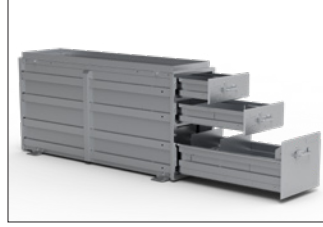

3 DRAWER UNIT

- 40250 Heavy Duty Steel
- 4025A Aluminum (Shown)

ACCESSORIES

- 40310 10" W x 5.5" H x 11" D Plastic Small Parts Bin with 2 Dividers

PIVOT PRO

- 40260 Use with 40250 Above