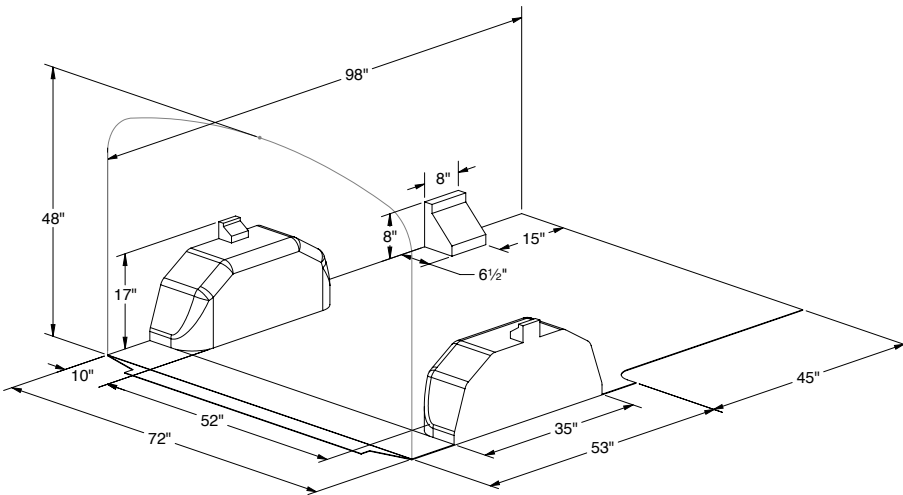

If you need assistance in customizing your van, call your regional account manager, your upfitter or Kargo Master customer service.

GM 135" SWB

GM 155" EXT WB

ADVENTURE SPORT TRUCK RACK

A VERSATILE RACK FOR WORK OR PLAY