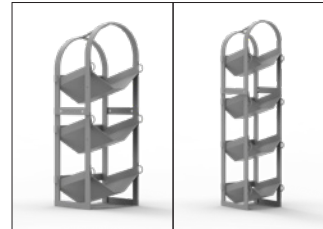

ADDITIONAL SHELVES

- 48150 52" W for 48520
- 48160 42" W for 48420
- 48170 32" W for 48320

STEEL SHELF UNITS

- 48320 32" W x 46" H x 14" D
- 48420 42" W x 46" H x 14" D
- 48520 52" W x 46" H x 14" D

3 DRAWER UNIT

- 40250 Heavy Duty Steel
- 4025A Aluminum (Shown)

ACCESSORIES

- 40310 10" W x 5.5" H x 11" D Plastic Small Parts Bin with 2 Dividers

PIVOT PRO

- 40260 Use with 40250 Above

STEEL DRAWER CABINETS

- 40070 2 Drawer Cabinet
20" W x 12" H x 13.5" D
- 40080 3 Drawer Cabinet
20" W x 12" H x 13.5" D
- 40090 4 Drawer Cabinet
20" W x 12" H x 13.5" D