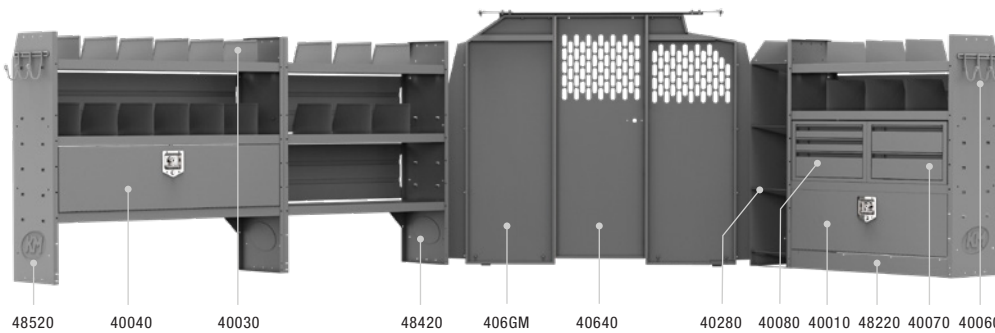

Customer Service & Contact Information Back Cover

GM VAN PACKAGES

BASE 46" H Shelves // Low Roof Cargo Vans

4001C PACKAGE 135" WB		
Part #	Description	Qty
40640	Partition Updated	1
406GM	Wing Kit New!	1
48420	42" W x 46" H x 14" D Shelves	3

GENERAL CONTRACTOR 46" H Shelves // Low Roof Cargo Vans

4002C PACKAGE 135" WB		
Part #	Description	Qty
40640	Partition Updated	1
406GM	Wing Kit New!	1
48420	42" W x 46" H x 14" D Shelves	2
48520	52" W x 46" H x 14" D Shelf	1
40010	42" W Shelf Door Kit	1
40040	52" W Shelf Door Kit	1
40070	Steel 2 Drawer Cabinet	1
40080	Steel 3 Drawer Cabinet	1
40280	Standing Binder Rack	1
40060	3 Prong "J" Hooks	2
40030	Shelf Dividers (Set of 6)	4
48220	42" W x 3.5" Floor Angle	1