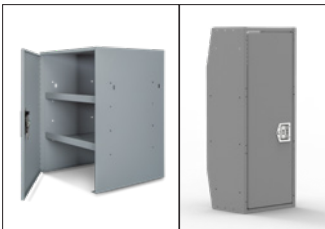

CABINET LOCKER

- 40170 Welded Short Cabinet Locker Full Door **NEW!**
  18" W x 23" H x 14" D
- 40220 Welded Cabinet Locker Full Door
  18" W x 46" H x 14" D