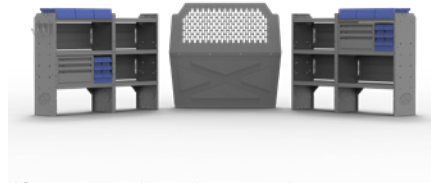

CUSTOMIZATIONS

Build Your Van Interior Package. Your Way.

Kargo Master offers pre-configured packages for all GMC/Chevrolet Express and City Express vans for the most popular trades.

You can configure your own package using our base components and accessories.

If you need assistance in customizing your van, call your regional account manager, your upfitter or Kargo Master customer service.