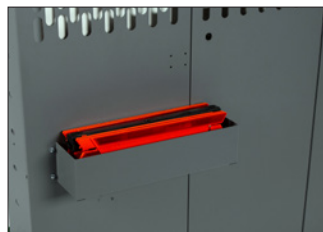

40170 WELDED SHORT
CABINET LOCKER
FULL DOOR

40051 SINGLE SWIVEL HOOK

40110 FIRST AID KIT
HOLDER

40300 WIRE WATER JUG
HOLDER

40474 SPRAY CAN HOLDER
Holds 4 Cans

40160 REFLECTOR KIT
HOLDER

40180 CONE HOLDER
Mounts to Floor