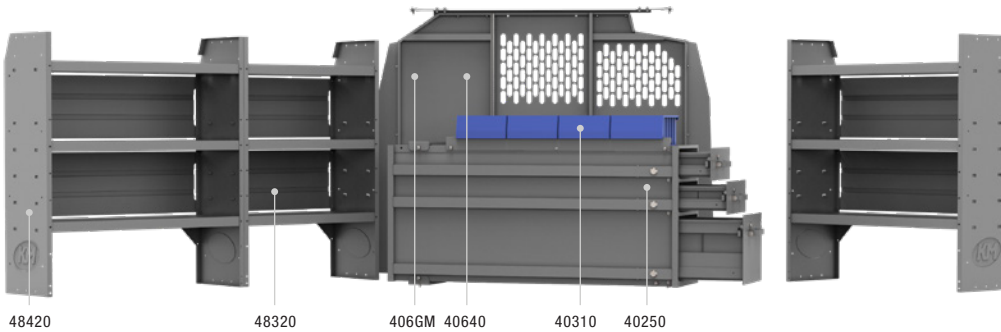

EZ ALL TRADES 46" H Shelves // Low Roof Cargo Vans

4012C PACKAGE 135" WB		
Part #	Description	Qty
40640	Partition Updated	1
406GM	Wing Kit New!	1
48420	42" W x 46" H x 14" D Shelves	2
48320	32" W x 46" H x 14" D Shelf	1
40250	Steel 3 Drawer Long Cabinet	1
40310	10" W Plastic Shelf Bins	4