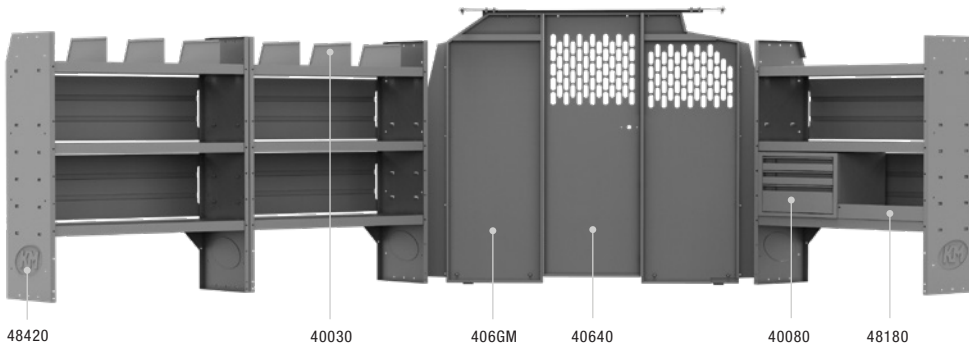

COMMERCIAL BIN 46" H Shelves // Low Roof Cargo Vans

4003C PACKAGE 135" WB		
Part #	Description	Qty
40640	Partition Updated	1
406GM	Wing Kit New!	1
48420	42" W x 46" H x 14" D Shelves	3
40080	Steel 3 Drawer Cabinet	1
40030	Shelf Dividers (Set of 6)	1
48180	20" L Shelf Lip	1