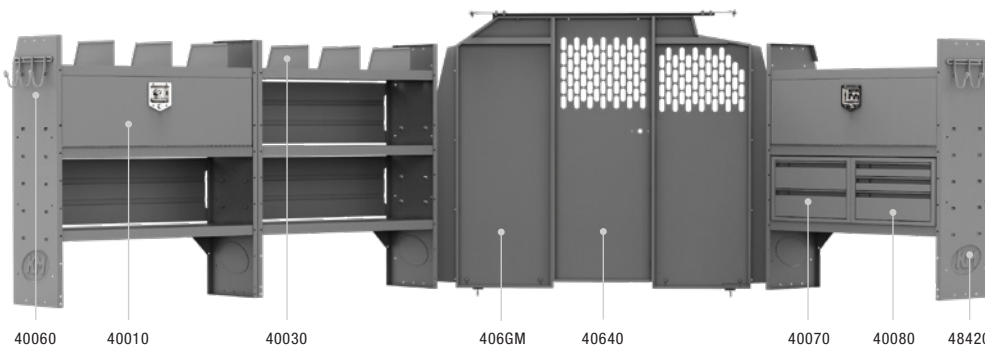

GENERAL SERVICE 46" H Shelves // Low Roof Cargo Vans

4004C PACKAGE 135" WB		
Part #	Description	Qty
40640	Partition Updated	1
406GM	Wing Kit New!	1
48420	42" W x 46" H x 14" D Shelves	3
40010	42" W Shelf Door Kits	2
40070	Steel 2 Drawer Cabinet	1
40080	Steel 3 Drawer Cabinet	1
40060	3 Prong "J" Hooks	2
40030	Shelf Dividers (Set of 6)	1