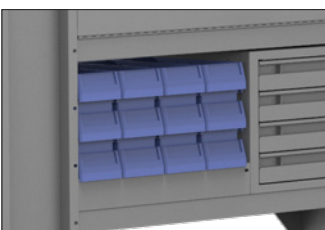

PLASTIC SHELF BIN MODULES

- 48200 20" W Plastic Bin Module (Includes 4 - 10" W Bins)
- 48210 10" W Plastic Bin Module (Includes 2 - 10" W Bins)
- 48240 20" W Plastic Small Parts Bin Module (Incl. 12 - 5" W Bins)
- 48250 10" W Plastic Small Parts Bin Module (Includes 6 - 5" W Bins)