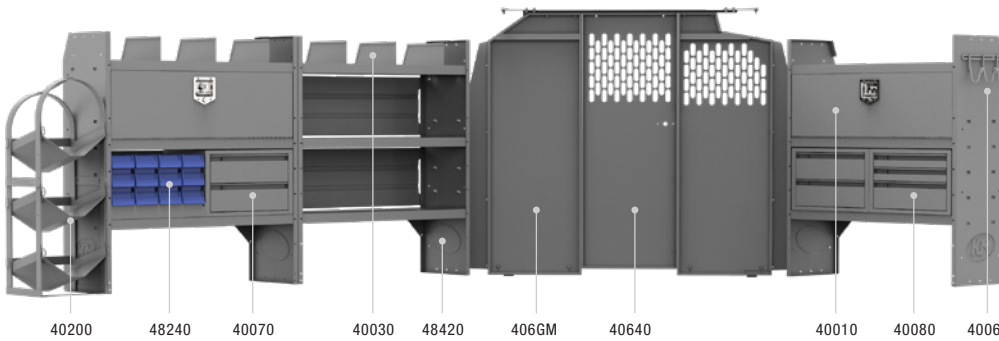

HVAC 46" H Shelves // Low Roof Cargo Vans

4006C PACKAGE 135" WB		
40640	Partition Updated	1
406GM	Wing Kit New!	1
48420	42" W x 46" H x 14" D Shelves	3
40010	42" W Shelf Door Kits	2
40070	Steel 2 Drawer Cabinets	2
40080	Steel 3 Drawer Cabinet	1
40200	3 Tier Refrigeration Tank Rack	1
40060	3 Prong "J" Hook	1
40030	Shelf Dividers (Set of 6)	1
48240	20" W Plastic Shelf Bin Module	1