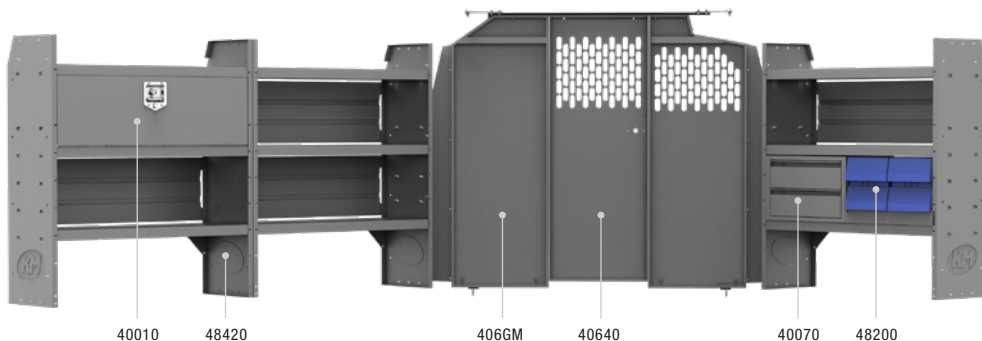

TRADESMAN SERVICE 46" H Shelves // Low Roof Cargo Vans

4010C PACKAGE 135" WB		
Part #	Description	Qty
40640	Partition Updated	1
406GM	Wing Kit New!	1
48420	42" W x 46" H x 14" D Shelves	3
40010	42" W Shelf Door Kit	1
40070	Steel 2 Drawer Cabinet	1
48200	20" W Plastic Shelf Bin Module	1