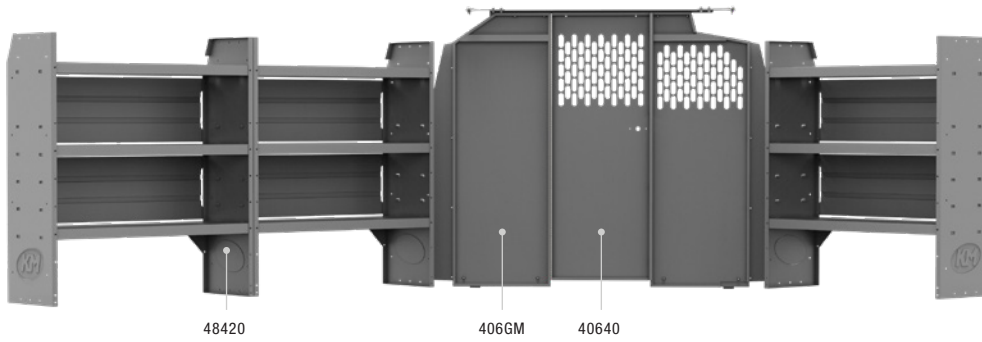

Customer Service & Contact Information Back Cover

GM VAN PACKAGES

BASE 46" H Shelves // Low Roof Cargo Vans

4001C PACKAGE 135" WB		
Part #	Description	Qty
40640	Partition Updated	1
406GM	Wing Kit New!	1
48420	42" W x 46" H x 14" D Shelves	3