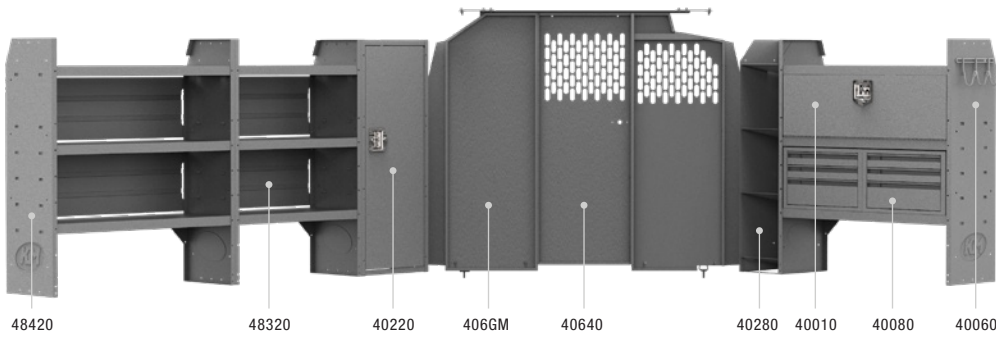

GM VAN PACKAGES

AMERICA'S MOST POPULAR 46" H Shelves // Low Roof Cargo Vans

4011C PACKAGE 135" WB		
Part #	Description	Qty
40640	Partition Updated	1
406GM	Wing Kit New!	1
48420	42" W x 46" H x 14" D Shelves	2
48320	32" W x 46" H x 14" D Shelf	1
40010	42" W Shelf Door Kit	1
40080	Steel 3 Drawer Cabinets	2
40220	Steel Locker 18" W x 46" H	1
40280	Standing Binder Rack	1
40060	3 Prong "J" Hook	1