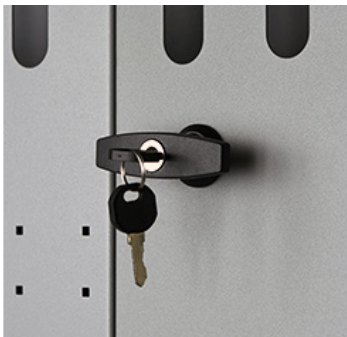

GM VAN PACKAGES

AMERICA'S MOST POPULAR 46" H Shelves // Low Roof Cargo Vans

4011C PACKAGE 135" WB		
Part #	Description	Qty
40640	Partition Updated	1
406GM	Wing Kit New!	1
48420	42" W x 46" H x 14" D Shelves	2
48320	32" W x 46" H x 14" D Shelf	1
40010	42" W Shelf Door Kit	1
40080	Steel 3 Drawer Cabinets	2
40220	Steel Locker 18" W x 46" H	1
40280	Standing Binder Rack	1
40060	3 Prong "J" Hook	1

EZ ALL TRADES 46" H Shelves // Low Roof Cargo Vans

4012C PACKAGE 135" WB		
Part #	Description	Qty
40640	Partition Updated	1
406GM	Wing Kit New!	1
48420	42" W x 46" H x 14" D Shelves	2
48320	32" W x 46" H x 14" D Shelf	1
40250	Steel 3 Drawer Long Cabinet	1
40310	10" W Plastic Shelf Bins	4

BASE 46" H Shelves // Low Roof Cargo Vans

4013C PACKAGE 155" WB		
Part #	Description	Qty
40640	Partition Updated	1
406GM	Wing Kit New!	1
48520	52" W x 46" H x 14" D Shelves	3

CAB SIDE

Lock Your Cab

40620 PARTITION LOCK & LATCH KIT

The Partition Lock & Latch Kit includes a locking T-handle on the cab side and a sturdy locking bar on the cargo side. It can be installed on any Kargo Master steel partition with a pass-through door.