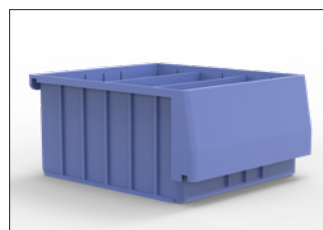

FLOOR OPENING MOUNTING ANGLE

- 48220 42" L x 3.5" H for 42" W 40010
- 48230 52" L x 2.75" H for 52" W 40040

HANGING FILE RACK

- 40270 Easily mounts to side of shelf or partition. Holds hanging files, normal file folders, catalogs, etc.

PLASTIC SHELF BINS

- 40330 5" W x 5.5" H x 11" D Bins (Incl. 2 Dividers)
- 40310 10" W x 5.5" H x 11" D Bins (Incl. 2 Dividers)

SHELF ORGANIZATIONAL PRODUCTS

Stay organized with a host of new cargo van organizational products from Kargo Master. These products make it easy to organize all your small parts and tools. Kargo Master totes include removable parts containers. Totes fit conveniently in your choice of shelf mounted tote holders.