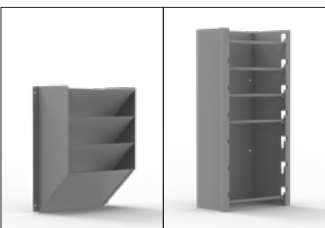

STANDING BIN RACK

- 40290 Includes 7 - 10" W Bins 40310 with 2 Dividers each or can hold binders in combo

SHELF DIVIDERS

- 40030 3.5" Upper & Lower Shelf (Set of 6)

SHELF LIPS

- 48190 10" L x 2.75" H
- 48180 20" L x 2.75" H

FLOOR OPENING MOUNTING ANGLE

- 48220 42" L x 3.5" H for 42" W 40010
- 48230 52" L x 2.75" H for 52" W 40040

HANGING FILE RACK

- 40270 Easily mounts to side of shelf or partition. Holds hanging files, normal file folders, catalogs, etc.