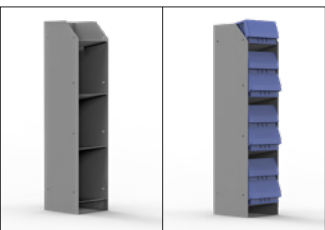

SINGLE SWIVEL HOOK

- 40051 Rubber Coated **NEW!**

SINGLE LARGE HOOK

- 40050 Rubber Coated

3 PRONG "J" HOOK

- 40060 Formed Wire

STANDING BINDER RACK

- 40280 3 Shelves hold manual binders or can be used with Plastic Shelf Bin 40310 (Right Image)

STANDING BIN RACK

- 40290 Includes 7 - 10" W Bins 40310 with 2 Dividers each or can hold binders in combo

SHELF DIVIDERS

- 40030 3.5" Upper & Lower Shelf (Set of 6)

SHELF LIPS

- 48190 10" L x 2.75" H
- 48180 20" L x 2.75" H