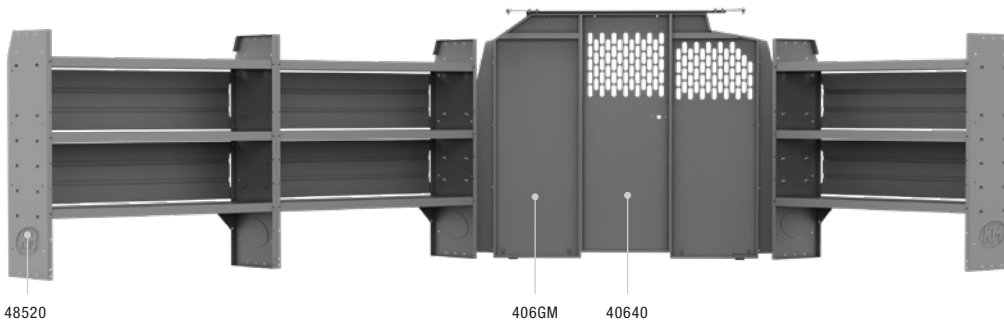

BASE 46" H Shelves // Low Roof Cargo Vans

4013C PACKAGE 155" WB		
Part #	Description	Qty
40640	Partition Updated	1
406GM	Wing Kit New!	1
48520	52" W x 46" H x 14" D Shelves	3