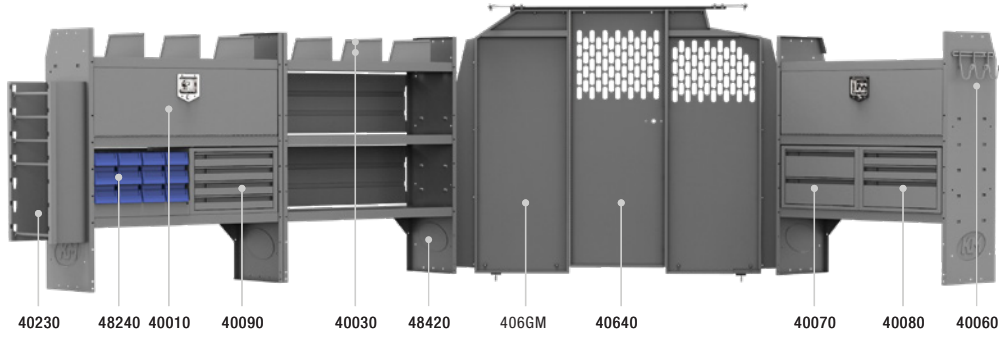

GM VAN PACKAGES

ELECTRIC & GAS APPLIANCE REPAIR 46" H Shelves // Low Roof Cargo Vans

4005C PACKAGE 135" WB		
40640	Partition Updated	1
406GM	Wing Kit New!	1
48420	42" W x 46" H x 14" D Shelves	3
40010	42" W Shelf Door Kits	2
40070	Steel 2 Drawer Cabinet	1
40080	Steel 3 Drawer Cabinet	1
40090	Steel 4 Drawer Cabinet	1
40230	5 Spindle Wire Reel Holder	1
40060	3 Prong "J" Hook	1
40030	Shelf Dividers (Set of 6)	1
48240	20" W Plastic Shelf Bin Module	1