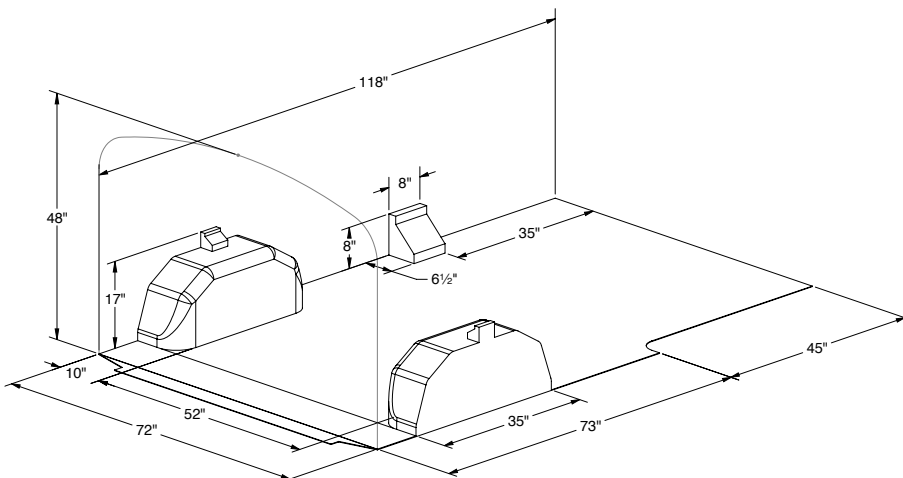

If you need assistance in customizing your van, call your regional account manager, your upfitter or Kargo Master customer service.

GM 135" SWB

GM 155" EXT WB

ADVENTURE SPORT TRUCK RACK

A VERSATILE RACK FOR WORK OR PLAY