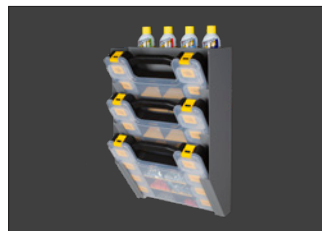

PLASTIC SHELF BINS

- 40330 5" W x 5.5" H x 11" D Bins (Incl. 2 Dividers)
- 40310 10" W x 5.5" H x 11" D Bins (Incl. 2 Dividers)

SHELF ORGANIZATIONAL PRODUCTS

Stay organized with a host of new cargo van organizational products from Kargo Master. These products make it easy to organize all your small parts and tools. Kargo Master totes include removable parts containers. Totes fit conveniently in your choice of shelf mounted tote holders.

The Totes features 8 Clip-On Bins and 6 Compartments. It is perfect for carrying small parts to and from the truck to work area while keeping it all secure.

40370 HANGING TOTE HOLDER WITH 3 - 40350 TOTES