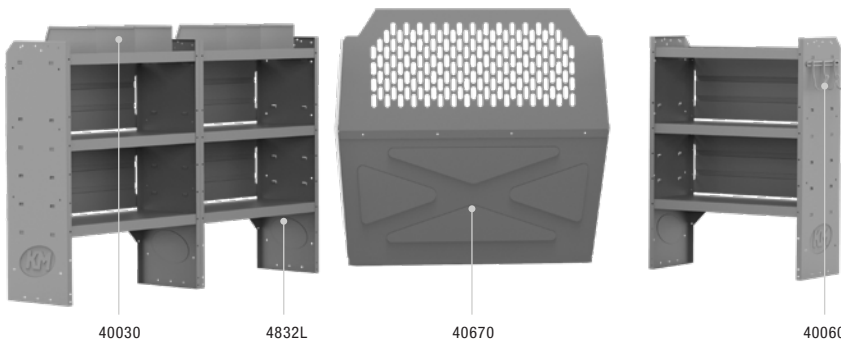

DELUXE COMMERCIAL SHELVING 43" H Shelves // Compact Cargo Vans

41TCL PACKAGE 120" WB		
Part #	Description	Qty
40670	Partition	1
4832L	32" W x 43" H x 14" D Shelves	3
40060	3 Prong "J" Hook	1
40030	Shelf Dividers (Set of 6)	1