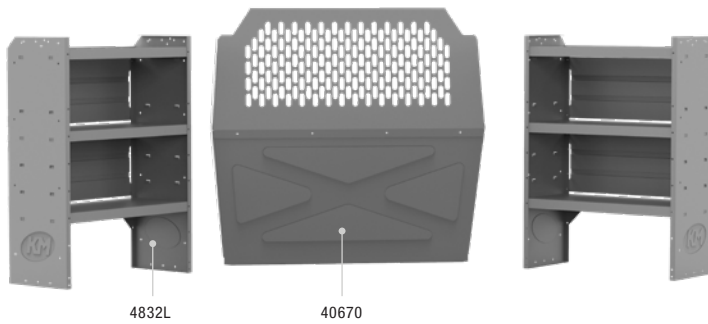

TRANSIT CONNECT VAN PACKAGES

COMMERCIAL SHELVING 43" H Shelves // Compact Cargo Vans

40TCL PACKAGE 120" WB		
Part #	Description	Qty
40670	Partition	1
4832L	32" W x 43" H x 14" D Shelves	2