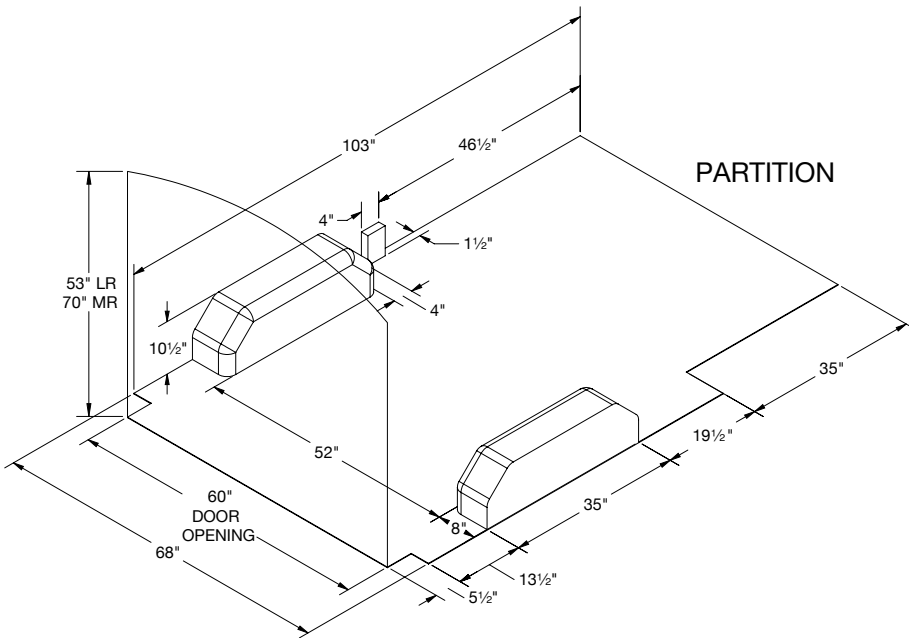

If you need assistance in customizing your van, call your regional account manager, your upfitter or Kargo Master customer service.

TRANSIT 130" WB STANDARD

CUSTOMIZATIONS

TRANSIT 148" LWB

TRANSIT 148" LWB EXT.