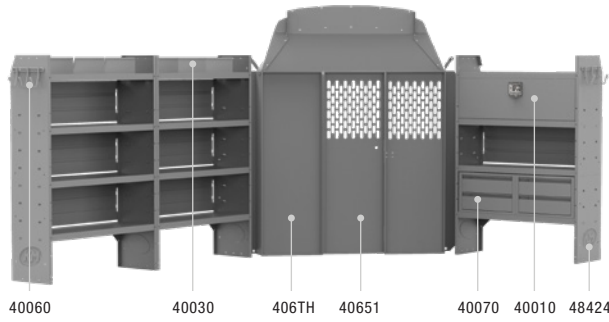

TRANSIT VAN PACKAGES

TELECOM 60" H Shelves // High Roof Cargo Vans **New**

Above illustration is for 44TRH

44TRH PACKAGE 130" WB		
Part #	Description	Qty
40651	Partition	1
406TH	Wing Kit	1
48424	42" W x 60" H x 14" D Shelves	3
40010	42" W Shelf Door Kit	1
40070	Steel 2 Drawer Cabinets	2
40060	3 Prong "J" Hooks	2
40030	Shelf Dividers (Set of 6)	1

44TLH PACKAGE 148" WB		
Part #	Description	Qty
40651	Partition	1
406TH	Wing Kit	1
48524	52" W x 60" H x 14" D Shelves	3
40040	52" W Shelf Door Kit	1
40070	Steel 2 Drawer Cabinets	2
40060	3 Prong "J" Hooks	2
40030	Shelf Dividers (Set of 6)	1
48190	10" W x 2.75" H Shelf Lip	1