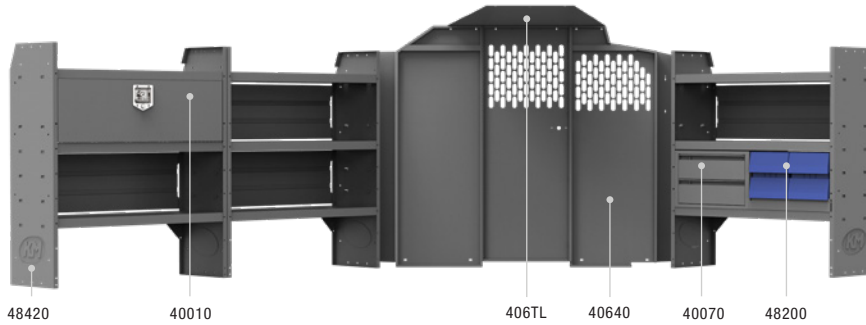

TRADESMAN SERVICE 46" H Shelves // Low Roof Cargo Vans

41TRL PACKAGE 130" WB		
Part #	Description	Qty
40640	Partition Updated	1
406TL	Wing Kit	1
48420	42" W x 46" H x 14" D Shelves	3
40010	42" W Shelf Door Kit	1
40070	Steel 2 Drawer Cabinet	1
48200	20" W Plastic Shelf Bin Module	1