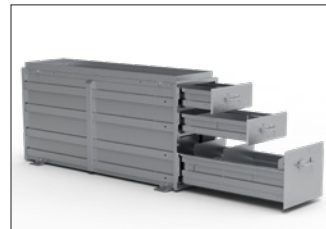

3 DRAWER UNIT

- 40250 Heavy Duty Steel
- 4025A Aluminum (Shown)

ACCESSORIES

- 40310 10" W x 5.5" H x 11" D Plastic Small Parts Bin with 2 Dividers

PIVOT PRO

- 40260 Use with 40250 Above