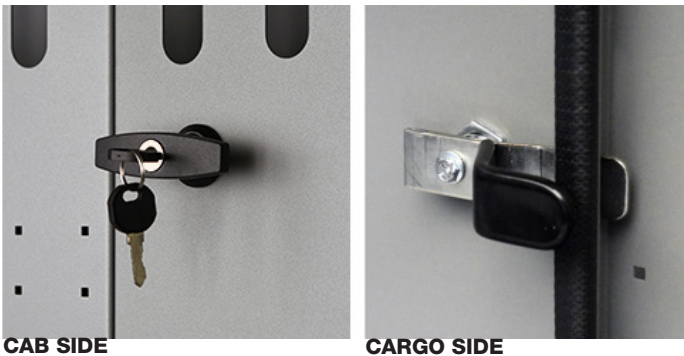

Lock Your Cab

40620 PARTITION LOCK & LATCH KIT

The Partition Lock & Latch Kit includes a locking T-handle on the cab side and a sturdy locking bar on the cargo side. It can be installed on any Kargo Master steel partition with a pass-through door.