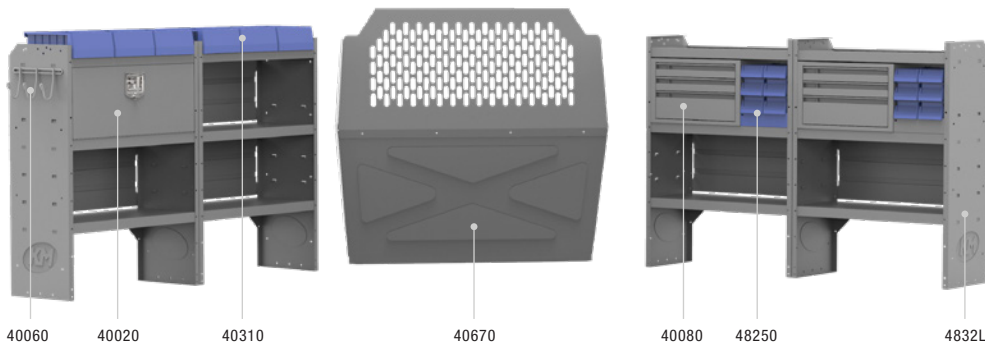

GENERAL SERVICE 43" H Shelves // Compact Cargo Vans

42TCL PACKAGE 120" WB		
Part #	Description	Qty
40670	Partition	1
4832L	32" W x 43" H x 14" D Shelves	4
40060	3 Prong "J" Hook	1
40310	10" W Plastic Shelf Bins	6
40020	32" W Shelf Door Kit	1
40080	Steel 3 Drawer Cabinets	2
48250	Plastic Shelf Bin Modules	2