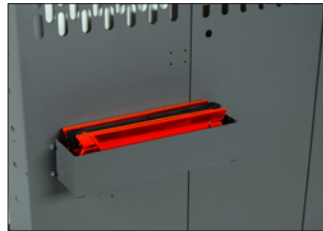

NEW PRODUCTS

40170 WELDED SHORT CABINET
LOCKER FULL DOOR

40051 SINGLE SWIVEL HOOK

40110 FIRST AID KIT HOLDER

40300 WIRE WATER JUG HOLDER

40474 SPRAY CAN HOLDER
Holds 4 Cans

40160 REFLECTOR KIT HOLDER

40180 CONE HOLDER
Mounts to Floor