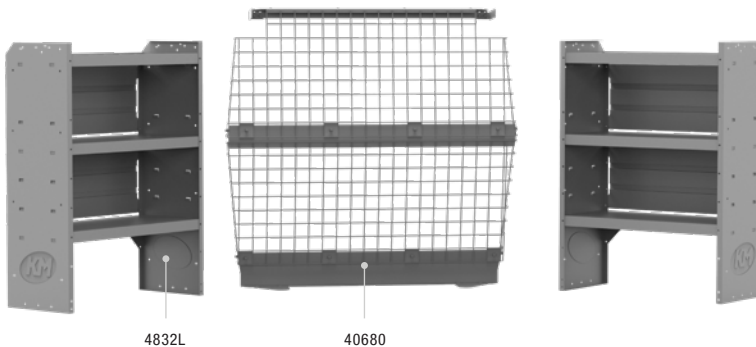

COMMERCIAL SHELVING (Wire Partition) 43" H Shelves // Compact Cargo Vans

47TCL PACKAGE 120" WB		
Part #	Description	Qty
40680	Partition	1
4832L	32" W x 43" H x 14" D Shelves	2