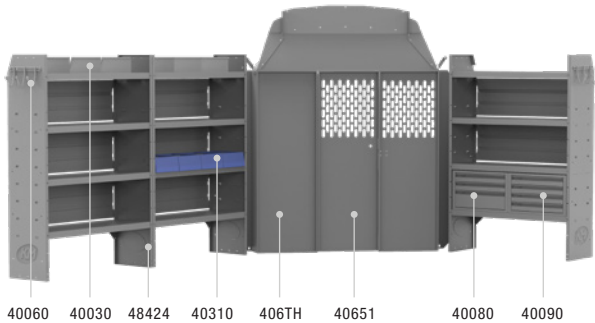

GENERAL SERVICE 60" H Shelves // High Roof Cargo Vans **New**

Above illustration is for 41TRH

41TRH PACKAGE 130" WB		
Part #	Description	Qty
40651	Partition	1
406TH	Wing Kit	1
48424	42" W x 60" H x 14" D Shelves	3
40090	Steel 4 Drawer Cabinet	1
40080	Steel 3 Drawer Cabinet	1
40060	3 Prong "J" Hooks	2
40030	Shelf Dividers (Set of 6)	1
40310	10" W Plastic Shelf Bins	4

41TLH PACKAGE 148" WB		
Part #	Description	Qty
40651	Partition	1
406TH	Wing Kit	1
48524	52" W x 60" H x 14" D Shelves	3
40090	Steel 4 Drawer Cabinet	1
40080	Steel 3 Drawer Cabinet	1
40060	3 Prong "J" Hooks	2
40030	Shelf Dividers (Set of 6)	1
40310	10" W Plastic Shelf Bins	5
48190	10" W x 2.75" H Shelf Lip	1