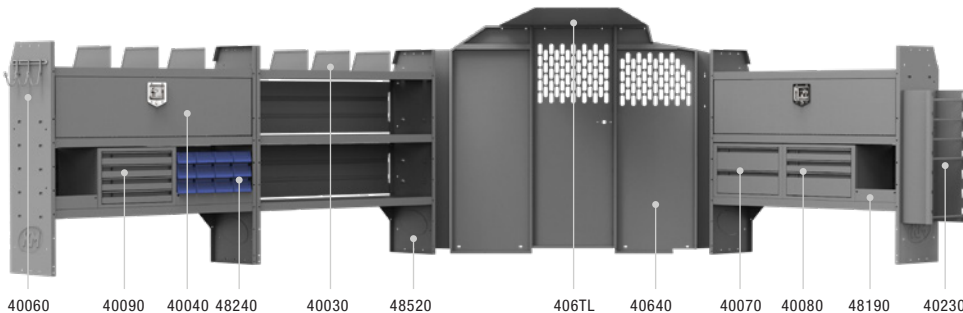

ELECTRICAL CONTRACTOR 46" H Shelves // Low Roof Cargo Vans

42TLL PACKAGE 148" WB		
Part #	Description	Qty
40640	Partition Updated	1
406TL	Wing Kit	1
48520	52" W x 46" H x 14" D Shelves	3
40040	52" W Shelf Door Kits	2
40070	Steel 2 Drawer Cabinet	1
40080	Steel 3 Drawer Cabinet	1
40090	Steel 4 Drawer Cabinet	1
40230	5 Spindle Wire Reel Holder	1
40030	Shelf Dividers (Set of 6)	1
40060	3 Prong "J" Hook	1
48190	10" W x 2.75" H Shelf Lips	2
48240	20" W Plastic Shelf Bin Module	1