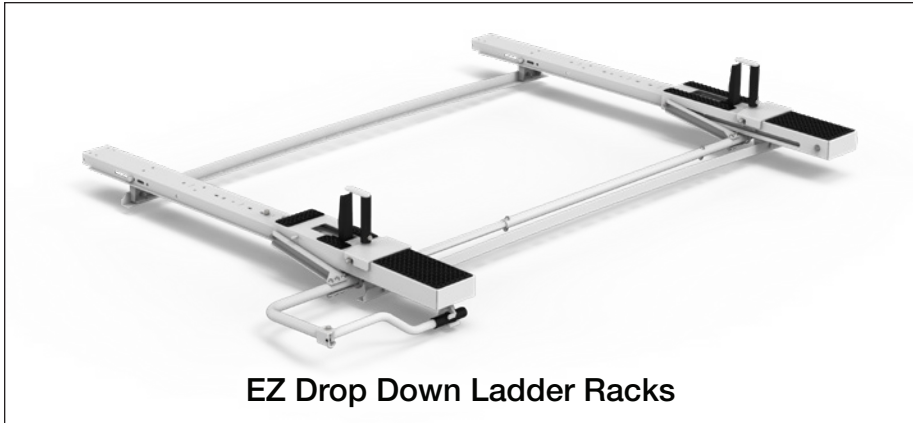

KARGO MASTER ROOF RACKS ALUMINUM

TRANSIT CONNECT

4A933 Passenger Side

4A943 Driver Side

No Mount Kit Required

TRANSIT LOW ROOF*

4A92L Passenger Side

4A963 Driver Side

4081T *Required Mount Kit

TRANSIT MID/HIGH ROOF*

4A99H Passenger Side

4A913 Driver Side

4081T *Required Mount Kit