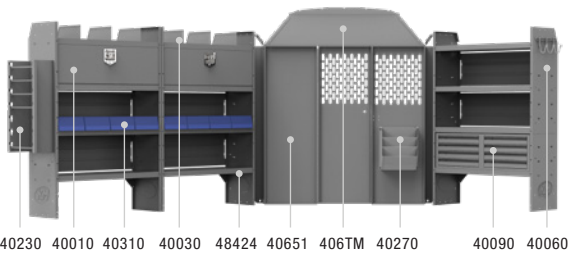

ELECTRICAL CONTRACTOR 60" H Shelves // Mid Roof Cargo Vans Updated

Above illustration is for 42TRM

42TRM PACKAGE 130" WB		
Part #	Description	Qty
40651	Partition	1
406TM	Wing Kit New	1
48424	42" W x 60" H x 14" D Shelves	3
40010	42" W Shelf Door Kits	2
40090	Steel 4 Drawer Cabinets	2
40230	5 Spindle Wire Reel Holder	1
40060	3 Prong "J" Hook	1
40270	Hanging File Rack	1
40030	Shelf Dividers (Set of 6)	1
40310	10" W Plastic Shelf Bins	8

42TLM PACKAGE 148" WB		
Part #	Description	Qty
40651	Partition	1
406TM	Wing Kit New	1
48524	52" W x 60" H x 14" D Shelves	3
40040	52" W Shelf Door Kits	2
40090	Steel 4 Drawer Cabinets	2
40230	5 Spindle Wire Reel Holder	1
40060	3 Prong "J" Hook	1
40270	Hanging File Rack	1
40030	Shelf Dividers (Set of 6)	1
40310	10" W Plastic Shelf Bins	10
48190	10" W x 2.75" H Shelf Lip	1