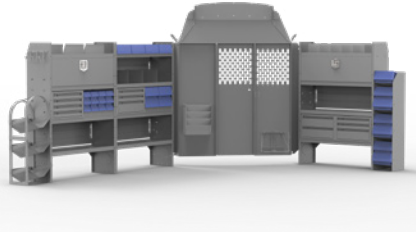

CUSTOMIZATIONS

Build Your Van Interior Package. Your Way.

Kargo Master offers pre-configured van packages for all Transits and Transit Connects for the most popular trades.

You can configure your own package using our base components and accessories.

If you need assistance in customizing your van, call your regional account manager, your upfitter or Kargo Master customer service.