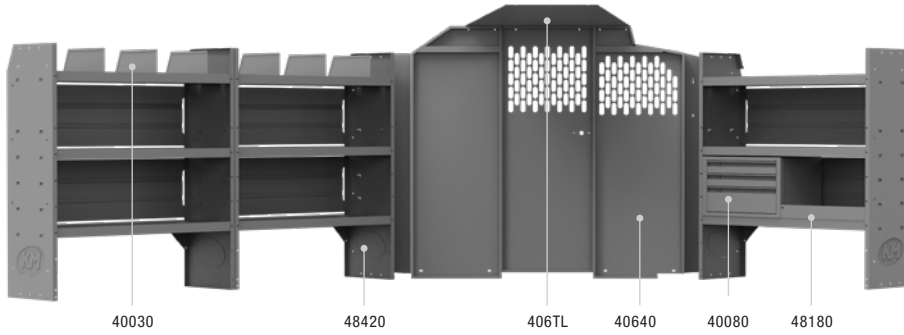

TRANSIT VAN PACKAGES

COMMERCIAL BIN 46" H Shelves // Low Roof Cargo Vans

43TRL PACKAGE 130" WB		
Part #	Description	Qty
40640	Partition Updated	1
406TL	Wing Kit	1
48420	42" W x 46" H x 14" D Shelves	3
40080	Steel 3 Drawer Cabinet	1
40030	Shelf Dividers (Set of 6)	1
48180	20" W x 2.75" H Shelf Lip	1