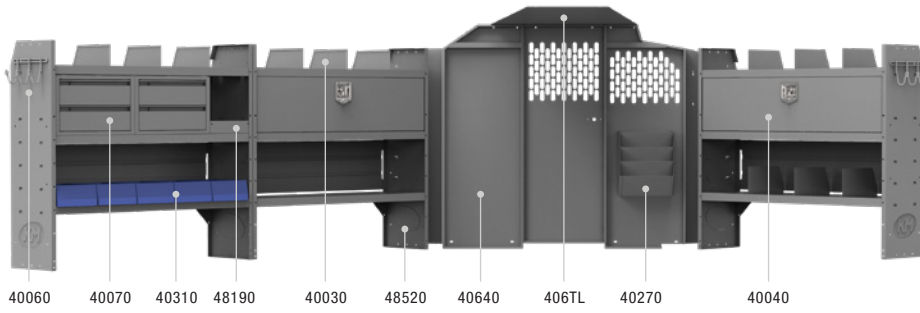

SECURITY 46" H Shelves // Low Roof Cargo Vans

43TLL PACKAGE 148" WB		
Part #	Description	Qty
40640	Partition Updated	1
406TL	Wing Kit	1
48520	52" W x 46" H x 14" D Shelves	3
40040	52" W Shelf Door Kits	2
40070	Steel 2 Drawer Cabinets	2
40270	Hanging File Rack	1
40060	3 Prong "J" Hooks	2
40310	10" W Plastic Shelf Bins	5
40030	Shelf Dividers (Set of 6)	2
48190	10" W x 2.75" H Shelf Lip	1