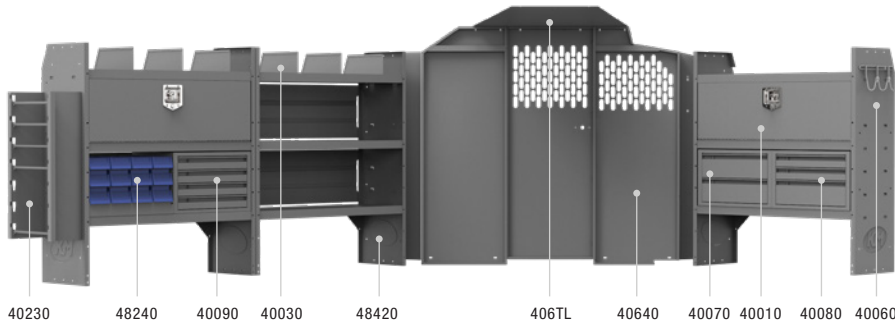

TRANSIT VAN PACKAGES

ELECTRIC & GAS APPLIANCE REPAIR 46" H Shelves // Low Roof Cargo Vans

45TRL PACKAGE 130" WB		
Part #	Description	Qty
40640	Partition Updated	1
406TL	Wing Kit	1
48420	42" W x 46" H x 14" D Shelves	3
40070	Steel 2 Drawer Cabinet	1
40080	Steel 3 Drawer Cabinet	1
40090	Steel 4 Drawer Cabinet	1
40010	42" W Shelf Door Kits	2
40230	Wire Reel Holder 5 Spindle	1
40060	3 Prong "J" Hook	1
48240	20" W Plastic Shelf Bin Module	1
40030	Shelf Dividers (Set of 6)	1