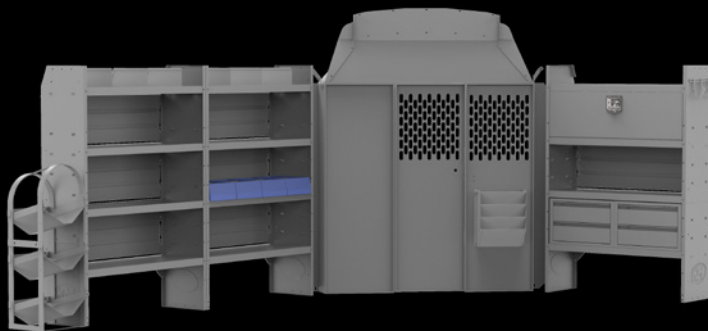

KARGO MASTER

WE PUT EVERYTHING WITHIN REACH.

VAN INTERIORS | TRUCK RACKS | VAN RACKS | AND MORE ...

TABLE OF CONTENTS

Cargo Van Interior Package & Products

TRANSIT CONNECT PACKAGES, LWB

Commercial Shelving, 40TCL	3
Deluxe Commercial Shelving, 41TCL	3
General Service, 42TCL	3
Plumbing, 43TCL	3
Electrical Contractor, 44TCL	4
HVAC, 45TCL	4
Telecom, 46TCL	4
Commercial Shelving (Wire Partition), 47TCL.....	4