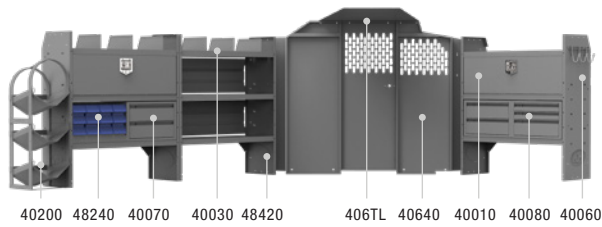

HVAC 46" H Shelves // Low Roof Cargo Vans

Above illustration is for 46TRL

46TRL PACKAGE 130" WB		
Part #	Description	Qty
40640	Partition Updated	1
406TL	Wing Kit	1
48420	42" W x 46" H x 14" D Shelves	3
40070	Steel 2 Drawer Cabinets	2
40080	Steel 3 Drawer Cabinet	1
40010	42" W Shelf Door Kits	2
40200	3 Tank Refrigerant Rack	1
40060	3 Prong "J" Hook	1
40030	Shelf Dividers (Set of 6)	1
48240	20" W Plastic Shelf Bin Module	1

45TLL PACKAGE 148" WB		
Part #	Description	Qty
40640	Partition Updated	1
406TL	Wing Kit	1
48520	52" W x 46" H x 14" D Shelves	3
40070	Steel 2 Drawer Cabinets	2
40080	Steel 3 Drawer Cabinet	1
40040	52" W Shelf Door Kits	2
40200	3 Tank Refrigerant Rack	1
40060	3 Prong "J" Hook	1
40030	Shelf Dividers (Set of 6)	1
48240	20" W Plastic Shelf Bin Module	1
48190	10" W x 2.75" H Shelf Lip	1