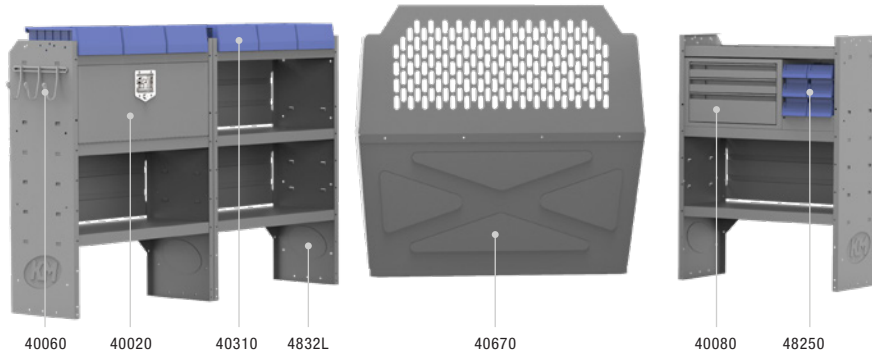

TRANSIT CONNECT VAN PACKAGES

ELECTRICAL CONTRACTOR 43" H Shelves // Compact Cargo Vans

44TCL PACKAGE 120" WB		
Part #	Description	Qty
40670	Partition	1
4832L	32" W x 43" H x 14" D Shelves	3
40020	32" W Shelf Door Kit	1
40080	Steel 3 Drawer Cabinet	1
40060	3 Prong "J" Hook	1
40310	10" W Plastic Shelf Bins	6
48250	10" W Plastic Shelf Bin Module	1

HVAC 43" H Shelves // Compact Cargo Vans