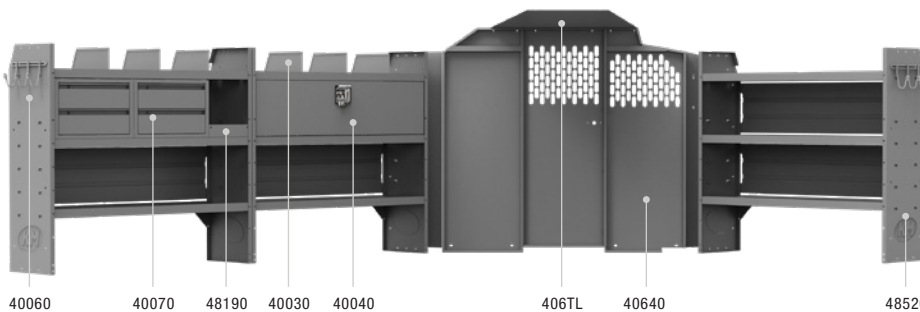

TELECOM 46" H Shelves // Low Roof Cargo Vans

44TLL PACKAGE 148" WB		
Part #	Description	Qty
40640	Partition Updated	1
406TL	Wing Kit	1
48520	52" W x 46" H x 14" D Shelves	3
40070	Steel 2 Drawer Cabinets	2
40040	52" W Shelf Door Kit	1
40060	3 Prong "J" Hooks	2
40030	Shelf Dividers (Set of 6)	1
48190	10" W x 2.75" H Shelf Lip	1