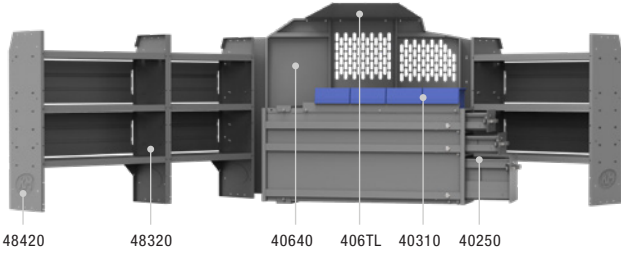

TRANSIT VAN PACKAGES

EZ ALL TRADES 46" H Shelves // Low Roof Cargo Vans

Above illustration is for 49TRL

49TRL PACKAGE 130" WB		
Part #	Description	Qty
40640	Partition Updated	1
406TL	Wing Kit	1
48420	42" W x 46" H x 14" D Shelves	2
48320	32" W x 46" H x 14" D Shelf	1
40250	Steel 3 Drawer Long Cabinet	1
40310	10" W Plastic Shelf Bins	4

46TLL PACKAGE 148" WB		
Part #	Description	Qty
40640	Partition Updated	1
406TL	Wing Kit	1
48520	52" W x 46" H x 14" D Shelves	3
40250	Steel 3 Drawer Long Cabinet	1
40310	10" W Plastic Shelf Bins	4