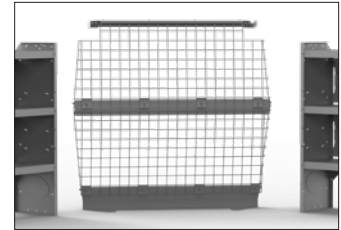

WIRE PARTITION

- 40680 Transit Connect

STEEL SHELF UNITS

- 4826L 26" W x 43" H x 14" D (TC)
- 4832L 32" W x 43" H x 14" D (TC)
- 48320 32" W x 46" H x 14" D
- 48324 32" W x 60" H x 14" D
- 48420 42" W x 46" H x 14" D
- 48424 42" W x 60" H x 14" D
- 48520 52" W x 46" H x 14" D
- 48524 52" W x 60" H x 14" D