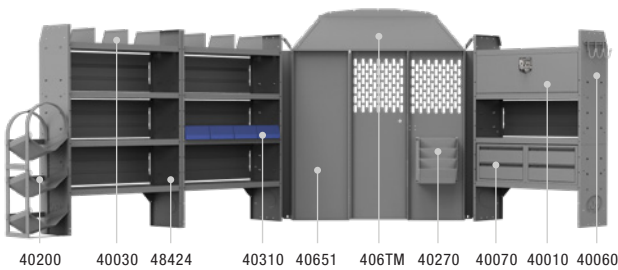

HVAC 60" H Shelves // Mid Roof Cargo Vans Updated

Above illustration is for 45TRM

45TRM PACKAGE 130" WB		
Part #	Description	Qty
40651	Partition	1
406TM	Wing Kit New	1
48424	42" W x 60" H x 14" D Shelves	3
40010	42" W Shelf Door Kit	1
40070	Steel 2 Drawer Cabinets	2
40200	3 Tank Refrigerant Rack	1
40270	Hanging File Rack	1
40060	3 Prong "J" Hook	1
40030	Shelf Dividers (Set of 6)	1
40310	10" W Plastic Shelf Bins	4

45TLM PACKAGE 148" WB		
Part #	Description	Qty
40651	Partition	1
406TM	Wing Kit New	1
48524	52" W x 60" H x 14" D Shelves	3
40040	52" W Shelf Door Kit	1
40070	Steel 2 Drawer Cabinets	2
40200	3 Tank Refrigerant Rack	1
40270	Hanging File Rack	1
40060	3 Prong "J" Hook	1
40030	Shelf Dividers (Set of 6)	1
40310	10" W Plastic Shelf Bins	5
48190	10" W x 2.75" H Shelf Lip	1