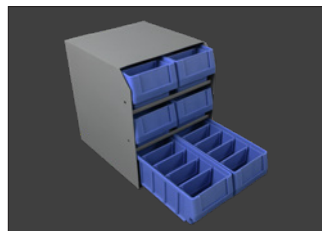

40360 PLASTIC TOTE WITH SHOULDER STRAP
6" W x 12" H x 13.5" D

40340 STEEL SHELF CABINET

The Steel Shelf Cabinet mounts to flat shelves and surfaces. The cabinet includes 6 - 40330 Small Parts Bins with 5 dividers per bin.