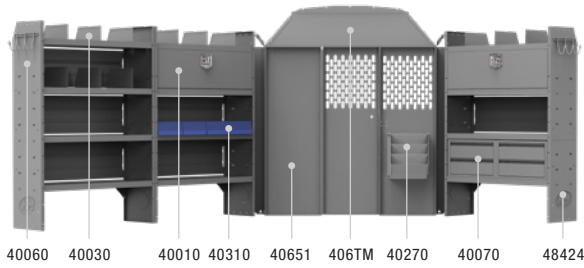

TRANSIT VAN PACKAGES

SECURITY 60" H Shelves // Mid Roof Cargo Vans Updated

Above illustration is for 43TRM

43TRM PACKAGE 130" WB		
Part #	Description	Qty
40651	Partition	1
406TM	Wing Kit New	1
48424	42" W x 60" H x 14" D Shelves	3
40010	42" W Shelf Door Kits	2
40070	Steel 2 Drawer Cabinets	2
40270	Hanging File Rack	1
40060	3 Prong "J" Hooks	2
40310	10" W Plastic Shelf Bins	4
40030	Shelf Dividers (Set of 6)	2

43TLM PACKAGE 148" WB		
Part #	Description	Qty
40651	Partition	1
406TM	Wing Kit New	1
48524	52" W x 60" H x 14" D Shelves	3
40040	52" W Shelf Door Kits	2
40070	Steel 2 Drawer Cabinets	2
40270	Hanging File Rack	1
40060	3-Prong "J" Hooks	2
40310	10" W Plastic Shelf Bins	5
40030	Shelf Dividers (Set of 6)	2
48190	10" W x 2.75" H Shelf Lip	1