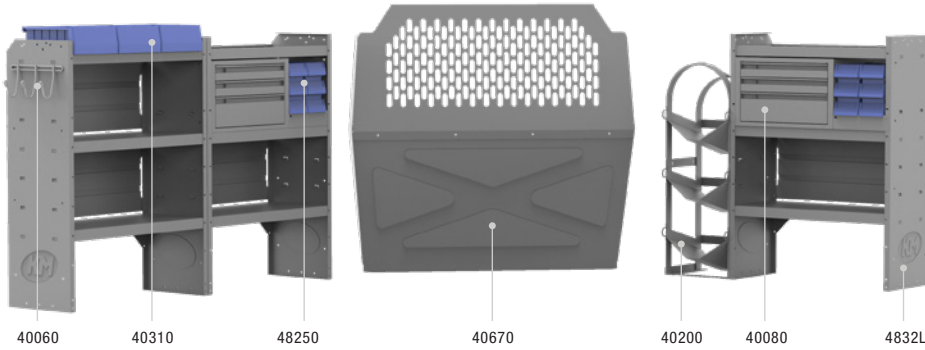

45TCL PACKAGE 120" WB		
Part #	Description	Qty
40670	Partition	1
4832L	32" W x 43" H x 14" D Shelves	3
40080	Steel 3 Drawer Cabinets	2
40200	3 Tier Refrigerant Tank Rack	1
40310	10" W Plastic Shelf Bins	3
48250	10" W Plastic Shelf Bin Modules	2
40060	3 Prong "J" Hook	1