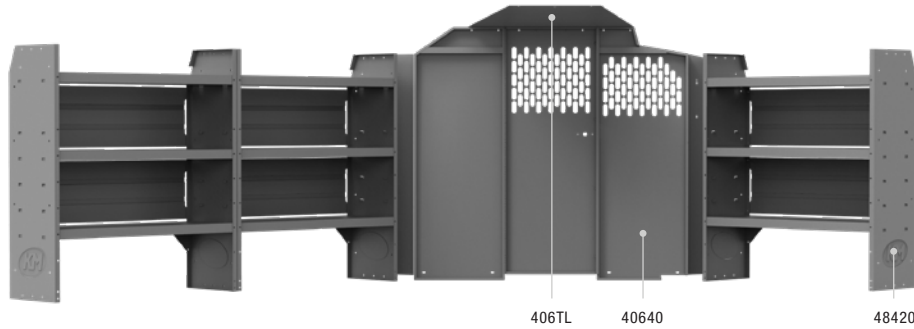

TRANSIT VAN PACKAGES

BASE 46" H Shelves // Low Roof Cargo Vans

Above illustration is for 40TRL

40TRL PACKAGE 130" WB		
Part #	Description	Qty
40640	Partition Updated	1
406TL	Wing Kit	1
48420	42" W x 46" H x 14" D Shelves	3

40TLL PACKAGE 148" WB		
Part #	Description	Qty
40640	Partition Updated	1
406TL	Wing Kit	1
48520	52" W x 46" H x 14" D Shelves	3