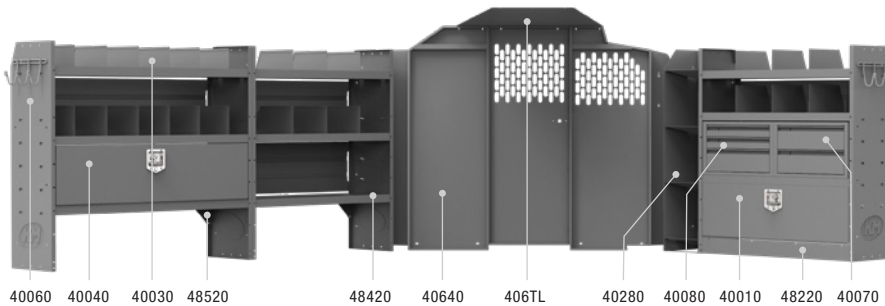

GENERAL CONTRACTOR 46" H Shelves // Low Roof Cargo Vans

42TRL PACKAGE 130" WB		
Part #	Description	Qty
40640	Partition Updated	1
406TL	Wing Kit	1
48420	42" W x 46" H x 14" D Shelves	2
48520	52" W x 46" H x 14" D Shelf	1
40010	42" W Shelf Door Kit	1
40040	52" W Shelf Door Kit	1
40070	Steel 2 Drawer Cabinet	1
40080	Steel 3 Drawer Cabinet	1
40280	Standing Binder Rack	1
40030	Shelf Dividers (Set of 6)	4
48220	42" W x 3.5" H Floor Angle	1
40060	3 Prong "J" Hooks	2