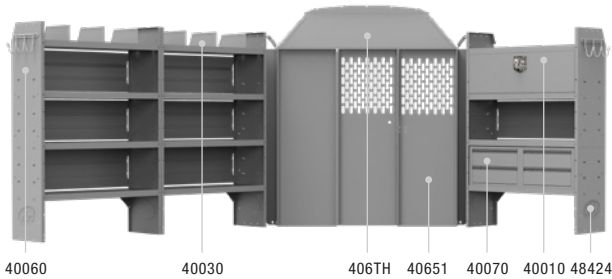

TELECOM 60" H Shelves // Mid Roof Cargo Vans Updated

Above illustration is for 44TRM

44TRM PACKAGE 130" WB		
Part #	Description	Qty
40651	Partition	1
406TM	Wing Kit New	1
48424	42" W x 60" H x 14" D Shelves	3
40010	42" W Shelf Door Kit	1
40070	Steel 2 Drawer Cabinets	2
40060	3 Prong "J" Hooks	2
40030	Shelf Dividers (Set of 6)	1

44TLM PACKAGE 148" WB		
Part #	Description	Qty
40651	Partition	1
406TM	Wing Kit New	1
48524	52" W x 60" H x 14" D Shelves	3
40040	52" W Shelf Door Kit	1
40070	Steel 2 Drawer Cabinets	2
40060	3 Prong "J" Hooks	2
40030	Shelf Dividers (Set of 6)	1
48190	10" W x 2.75" H Shelf Lip	1