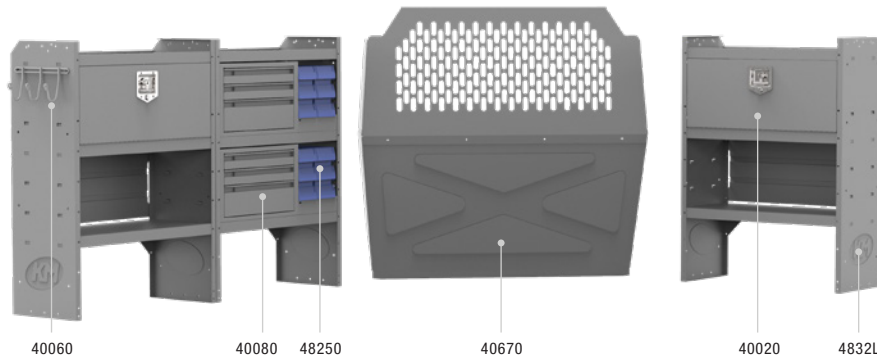

TELECOM 43" H Shelves // Compact Cargo Vans

46TCL PACKAGE 120" WB		
Part #	Description	Qty
40670	Partition	1
4832L	32" W x 43" H x 14" D Shelves	3
40020	32" W Shelf Door Kits	2
40080	Steel 3 Drawer Cabinets	2
48250	Plastic Shelf Bin Modules	2
40060	3 Prong "J" Hook	1