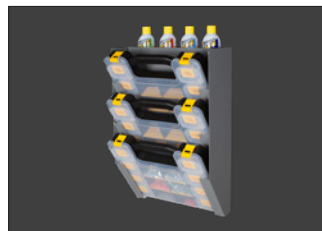

40340 STEEL SHELF CABINET

40370 HANGING TOTE HOLDER WITH 3 - 40350 TOTES

The Hanging Tote Holder is designed to mount to shelf end panels or partitions and includes a convenient top tray for storing aerosol cans and other small items.