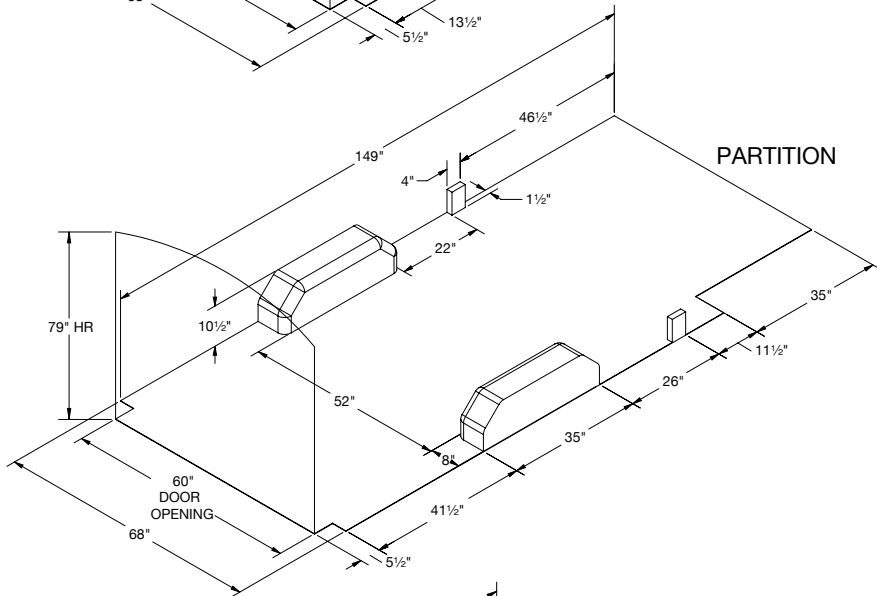

If you need assistance in customizing your van, call your regional account manager, your upfitter or Kargo Master customer service.

TRANSIT 130" WB STANDARD

CUSTOMIZATIONS

TRANSIT 148" LWB

TRANSIT 148" LWB EXT.