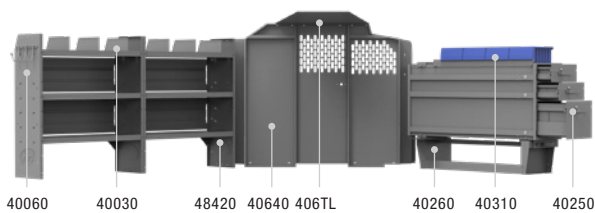

EZ GENERAL SERVICE 46" H Shelves // Low Roof Cargo Vans

Above illustration is for 47TRL

47TRL PACKAGE 130" WB		
Part #	Description	Qty
40640	Partition Updated	1
406TL	Wing Kit	1
48420	42" W x 46" H x 14" D Shelves	2
40250	Steel 3 Drawer Long Cabinet	1
40260	Pivot Pro	1
40060	3 Prong "J" Hook	1
40030	Shelf Dividers (Set of 6)	1
40310	10" W Plastic Shelf Bins	4

48TLL PACKAGE 148" WB		
Part #	Description	Qty
40640	Partition Updated	1
406TL	Wing Kit	1
48520	52" W x 46" H x 14" D Shelves	2
40250	Steel 3 Drawer Long Cabinet	1
40260	Pivot Pro	1
40060	3 Prong "J" Hook	1
40030	Shelf Dividers (Set of 6)	1
40310	10" W Plastic Shelf Bins	4