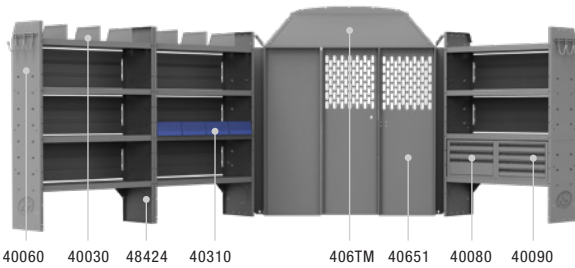

GENERAL SERVICE 60" H Shelves // Mid Roof Cargo Vans Updated

Above illustration is for 41TRM

41TRM PACKAGE 130" WB		
Part #	Description	Qty
40651	Partition	1
406TM	Wing Kit New	1
48424	42" W x 60" H x 14" D Shelves	3
40090	Steel 4 Drawer Cabinet	1
40080	Steel 3 Drawer Cabinet	1
40060	3 Prong "J" Hooks	2
40030	Shelf Dividers (Set of 6)	1
40310	10" W Plastic Shelf Bins	4

41TLM PACKAGE 148" WB		
Part #	Description	Qty
40651	Partition	1
406TM	Wing Kit New	1
48524	52" W x 60" H x 14" D Shelves	3
40090	Steel 4 Drawer Cabinet	1
40080	Steel 3 Drawer Cabinet	1
40060	3 Prong "J" Hooks	2
40030	Shelf Dividers (Set of 6)	1
40310	10" W Plastic Shelf Bins	5
48190	10" W x 2.75" H Shelf Lip	1