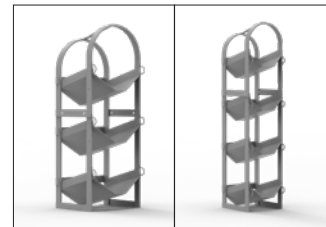

ACCESSORIES

- 40310 10" W x 5.5" H x 11" D Plastic Small Parts Bin with 2 Dividers

PIVOT PRO

- 40260 Use with 40250 Above

CABINET LOCKER

- 40170 Welded Short Cabinet Locker Full Door **NEW!**
18" W x 23" H x 14" D
- 40220 Welded Cabinet Locker Full Door
18" W x 46" H x 14" D