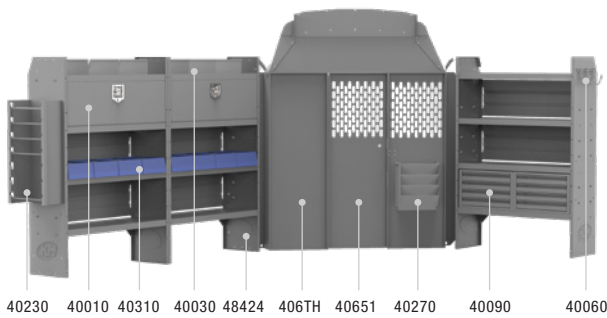

ELECTRICAL CONTRACTOR 60" H Shelves // High Roof Cargo Vans **New**

Above illustration is for 42TRH

42TRH PACKAGE 130" WB		
Part #	Description	Qty
40651	Partition	1
406TH	Wing Kit	1
48424	42" W x 60" H x 14" D Shelves	3
40010	42" W Shelf Door Kits	2
40090	Steel 4 Drawer Cabinets	2
40230	5 Spindle Wire Reel Holder	1
40060	3 Prong "J" Hook	1
40270	Hanging File Rack	1
40030	Shelf Dividers (Set of 6)	1
40310	10" W Plastic Shelf Bins	8

42TLH PACKAGE 148" WB		
Part #	Description	Qty
40651	Partition	1
406TH	Wing Kit	1
48524	52" W x 60" H x 14" D Shelves	3
40040	52" W Shelf Door Kits	2
40090	Steel 4 Drawer Cabinets	2
40230	5 Spindle Wire Reel Holder	1
40060	3 Prong "J" Hook	1
40270	Hanging File Rack	1
40030	Shelf Dividers (Set of 6)	1
40310	10" W Plastic Shelf Bins	10
48190	10" W x 2.75" H Shelf Lip	1