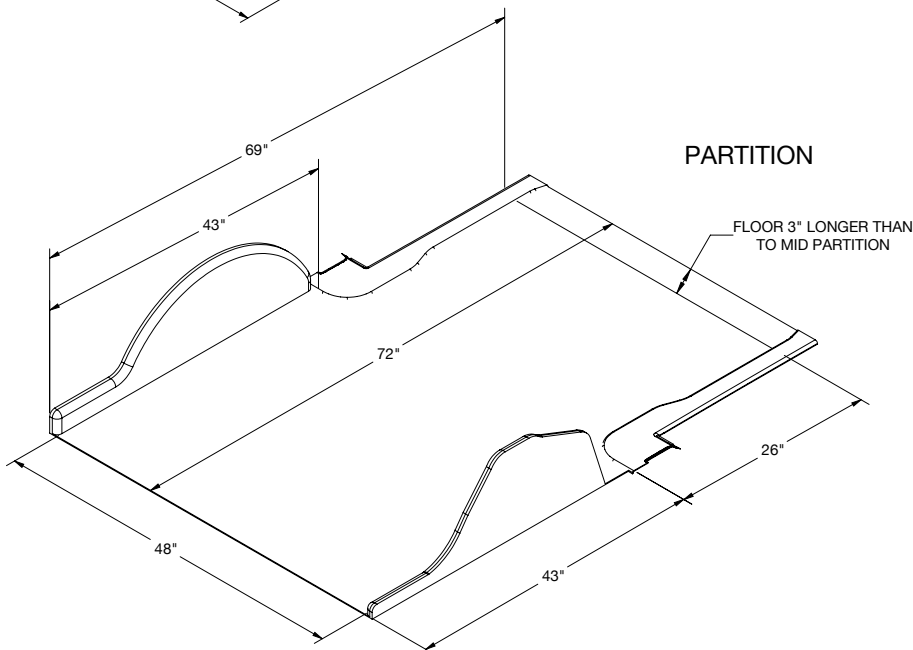

If you need assistance in customizing your van, call your regional account manager, your upfitter or Kargo Master customer service.

TRANSIT 130" WB STANDARD

CUSTOMIZATIONS

TRANSIT 148" LWB

TRANSIT 148" LWB EXT.