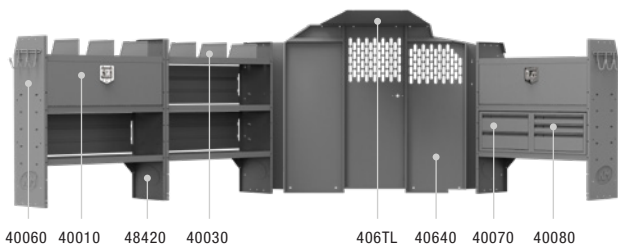

GENERAL SERVICE 46" H Shelves // Low Roof Cargo Vans

Above illustration is for 44TRL

44TRL PACKAGE 130" WB		
Part #	Description	Qty
40640	Partition Updated	1
406TL	Wing Kit	1
48420	42" W x 46" H x 14" D Shelves	3
40070	Steel 2 Drawer Cabinet	1
40080	Steel 3 Drawer Cabinets	1
40010	42" W Shelf Door Kits	2
40060	3 Prong "J" Hooks	2
40030	Shelf Dividers (Set of 6)	1

41TLL PACKAGE 148" WB		
Part #	Description	Qty
40640	Partition Updated	1
406TL	Wing Kit	1
48520	52" W x 46" H x 14" D Shelves	3
40070	Steel 2 Drawer Cabinet	1
40080	Steel 3 Drawer Cabinets	1
40040	52" W Shelf Door Kits	2
40060	3 Prong "J" Hooks	2
40030	Shelf Dividers (Set of 6)	1
48190	10" W x 2.75" H Shelf Lip	1