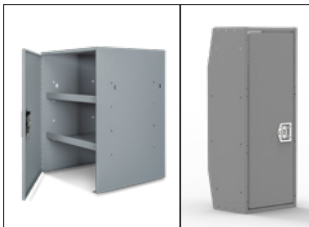

CABINET LOCKER

- 40170 Welded Short Cabinet Locker Full Door **NEW!**
  18" W x 23" H x 14" D
- 40220 Welded Cabinet Locker Full Door
  18" W x 46" H x 14" D