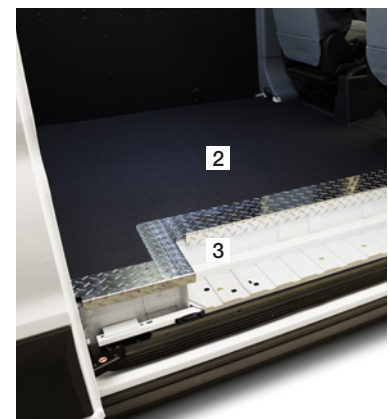

TRANSIT-SPECIFIC PRODUCTS

Transit Safety Products

Safety is an important factor for work truck users and our new line of Transit cargo van safety products makes your vans even safer.

1

40450 TRANSIT REAR DOOR SAFETY GRAB HANDLES

These Grab Handles are custom designed for the Transit full size vans. The kit includes 2 Grab Handles and mounting hardware. Super easy to install and no drilling is required. Painted safety orange, these handles are a safety feature for anyone who is in and out of the rear door frequently.

2

TRANSIT FLOOR MATS

Available in 3 sizes, these non-slip surface Floor Mats are highly engineered and custom cut to fit the Transit full size vans. These mats are strong and tear resistant which provide a safe platform with which to work. The bottom of the floor mats are ribbed to align with the ribs in the van floor and provide a smooth surface on top.

- 40461 TRANSIT 130" WB FLOOR MAT
- 40462 TRANSIT 148" WB FLOOR MAT
- 40464 TRANSIT 148" WB EXT FLOOR MAT

3

TRANSIT SIDE & REAR DOOR THRESHOLDS

These are made from aluminum tread plate and are durable and attractive. They protect thresholds from damage. They can be easily installed in any wheel base Transit van. These do not replace factory thresholds and are designed to be used with after market floor mats, such as Kargo Master 40461 or 40462. Kit includes both curbside and rear door thresholds.

- 40463 TRANSIT 130" & 148" WB THRESHOLDS

Driver Convenience Counts

40240 TRANSIT DRIVER DATA FILE 8" W X 18" H X 22" D

This heavy-duty cabinet sits between the driver and passenger seat. The hinged lockable top has a clip to hold papers while driving and inside the data file are rails to hold Pendaflex-style hanging folders.