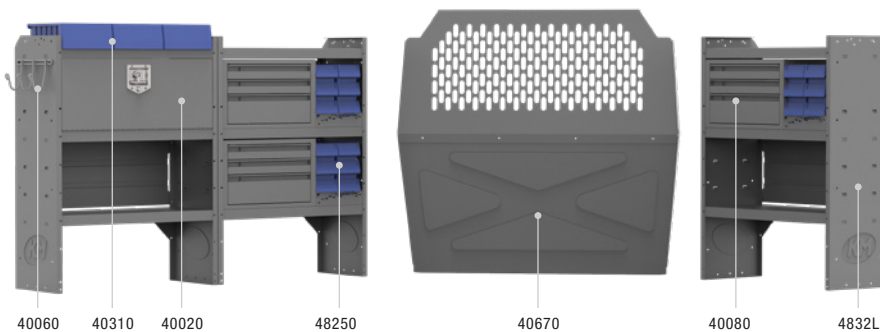

PLUMBING 43" H Shelves // Compact Cargo Vans

43TCL PACKAGE 120" WB		
Part #	Description	Qty
40670	Partition	1
4832L	32" W x 43" H x 14" D Shelves	3
40060	3 Prong "J" Hook	1
48250	Plastic Shelf Bin Modules	3
40020	32" W Shelf Door Kit	1
40080	Steel 3 Drawer Cabinets	3
40310	10" W Plastic Shelf Bins	3