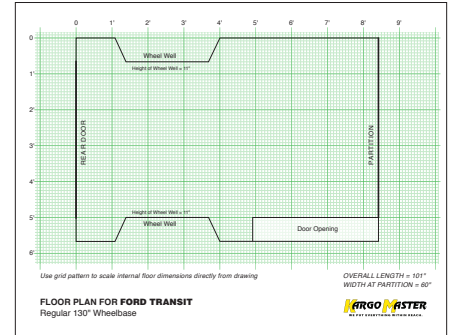

TRANSIT 130" WB STANDARD