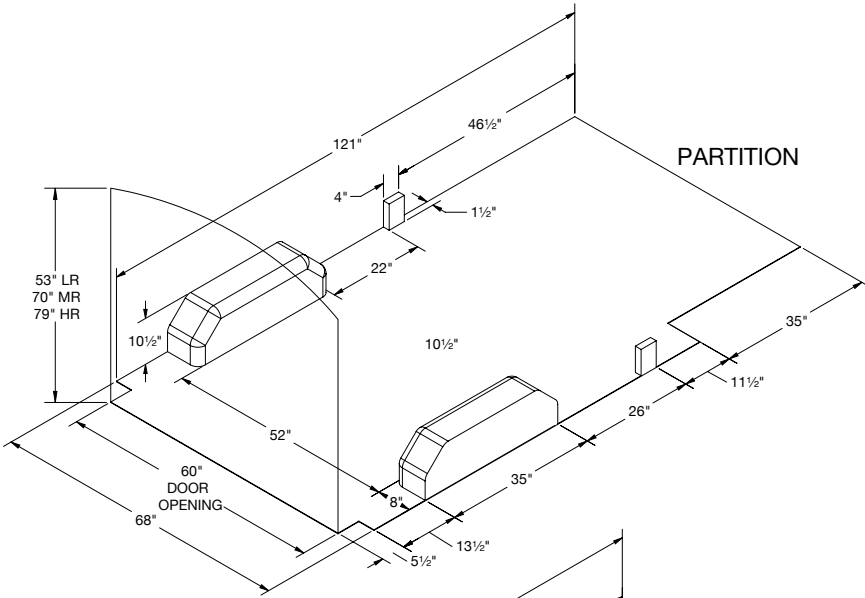

If you need assistance in customizing your van, call your regional account manager, your upfitter or Kargo Master customer service.

TRANSIT 130" WB STANDARD

CUSTOMIZATIONS

TRANSIT 148" LWB

TRANSIT 148" LWB EXT.