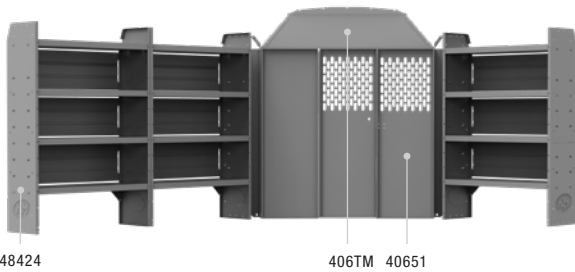

BASE 60" H Shelves // Mid Roof Cargo Vans Updated

Above illustration is for 40TRM

40TRM PACKAGE 130" WB		
Part #	Description	Qty
40651	Partition	1
406TM	Wing Kit New	1
48424	42" W x 60" H x 14" D Shelves	3

40TLM PACKAGE 148" WB		
Part #	Description	Qty
40651	Partition	1
406TM	Wing Kit New	1
48524	52" W x 60" H x 14" D Shelves	3