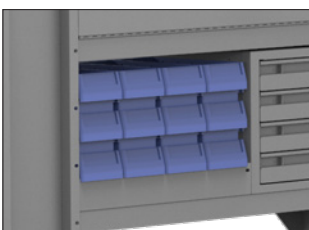

WIRE REEL HOLDER

- 40230 5 Spindles

SHELF DIVIDERS

- 40030 3.5" Upper & Lower Shelf (Set of 6)

SHELF LIPS

- 48190 10" L x 2.75" H
- 48180 20" L x 2.75" H

FLOOR OPENING MOUNTING ANGLE

- 48220 42" L x 3.5" H for 42" W 40010
- 48230 52" L x 2.75" H for 52" W 40040