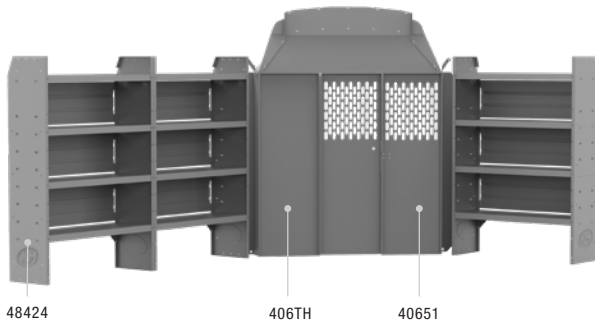

TRANSIT VAN PACKAGES

BASE 60" H Shelves // High Roof Cargo Vans **New**

Above illustration is for 40TRH

40TRH PACKAGE 130" WB		
Part #	Description	Qty
40651	Partition	1
406TH	Wing Kit	1
48424	42" W x 60" H x 14" D Shelves	3

40TLH PACKAGE 148" WB		
Part #	Description	Qty
40651	Partition	1
406TH	Wing Kit	1
48524	52" W x 60" H x 14" D Shelves	3