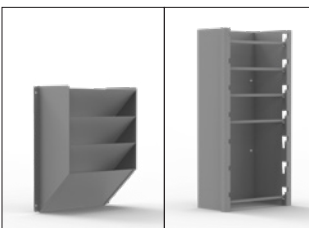

SINGLE SWIVEL HOOK

- 40051 Rubber Coated **NEW!**

SINGLE LARGE HOOK

- 40050 Rubber Coated

3 PRONG "J" HOOK

- 40060 Formed Wire

HANGING FILE RACK

- 40270 Easily mounts to side of shelf or partition. Holds hanging files, normal file folders, catalogs, etc.

WIRE REEL HOLDER

- 40230 5 Spindles

SHELF DIVIDERS

- 40030 3.5" Upper & Lower Shelf (Set of 6)

SHELF LIPS

- 48190 10" L x 2.75" H
- 48180 20" L x 2.75" H

FLOOR OPENING MOUNTING ANGLE

- 48220 42" L x 3.5" H for 42" W 40010
- 48230 52" L x 2.75" H for 52" W 40040