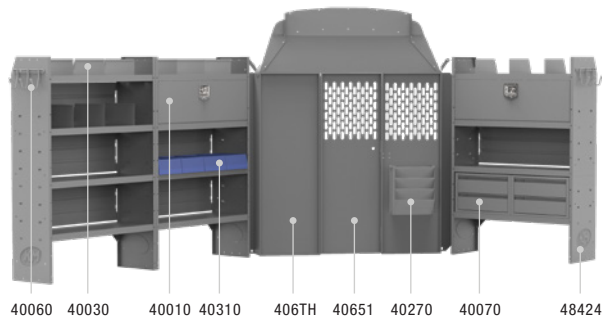

SECURITY 60" H Shelves // High Roof Cargo Vans **New**

Above illustration is for 43TRH

43TRH PACKAGE 130" WB		
Part #	Description	Qty
40651	Partition	1
406TH	Wing Kit	1
48424	42" W x 60" H x 14" D Shelves	3
40010	42" W Shelf Door Kits	2
40070	Steel 2 Drawer Cabinets	2
40270	Hanging File Rack	1
40060	3 Prong "J" Hooks	2
40310	10" W Plastic Shelf Bins	4
40030	Shelf Dividers (Set of 6)	2

43TLH PACKAGE 148" WB		
Part #	Description	Qty
40651	Partition	1
406TH	Wing Kit	1
48524	52" W x 60" H x 14" D Shelves	3
40040	52" W Shelf Door Kits	2
40070	Steel 2 Drawer Cabinets	2
40270	Hanging File Rack	1
40060	3 Prong "J" Hooks	2
40310	10" W Plastic Shelf Bins	5
40030	Shelf Dividers (Set of 6)	2
48190	10" W x 2.75" H Shelf Lip	1