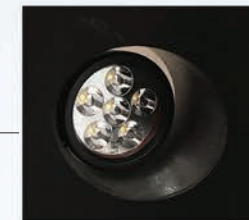

#20-LEDKIT - Bumper Fog Light Kit
fits Heavy Duty Front Bumpers
· Includes 2 Lights and switch
(1440 Lumens each)
· Universal mount