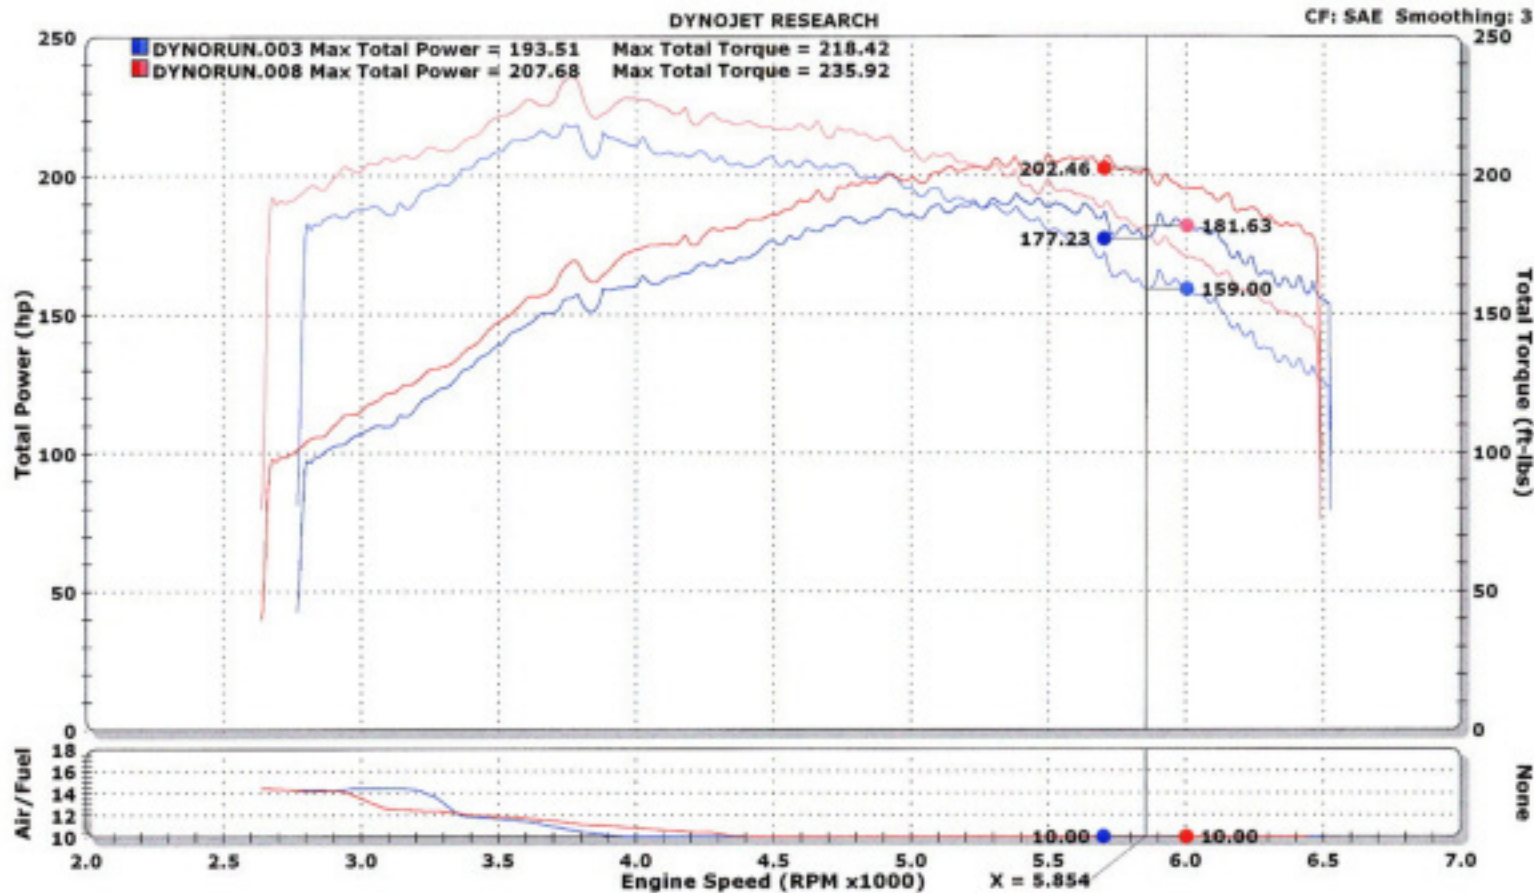

DYNORUN.003 - BASELINE - Run Conditions: 87.92 °F, 29.21 in-Hg, SAE: 1.02
DYNORUN.008 - SP 1202 - Run Conditions: 91.05 °F, 29.23 in-Hg, SAE: 1.02

DYNORUN.003 - BASELINE - Run Conditions: 87.92 °F, 29.21 in-Hg, SAE: 1.02
Run Type: RO Date: 10/10/2005 2:00:38 PM
2006 2.5 LITER SUBARU WRX 5 SPEED

DYNORUN.008 - SP 1202 - Run Conditions: 91.05 °F, 29.23 in-Hg, SAE: 1.02
Run Type: RO Date: 10/10/2005 3:26:12 PM
2006 2.5 LITER SUBARU WRX 5 SPEED