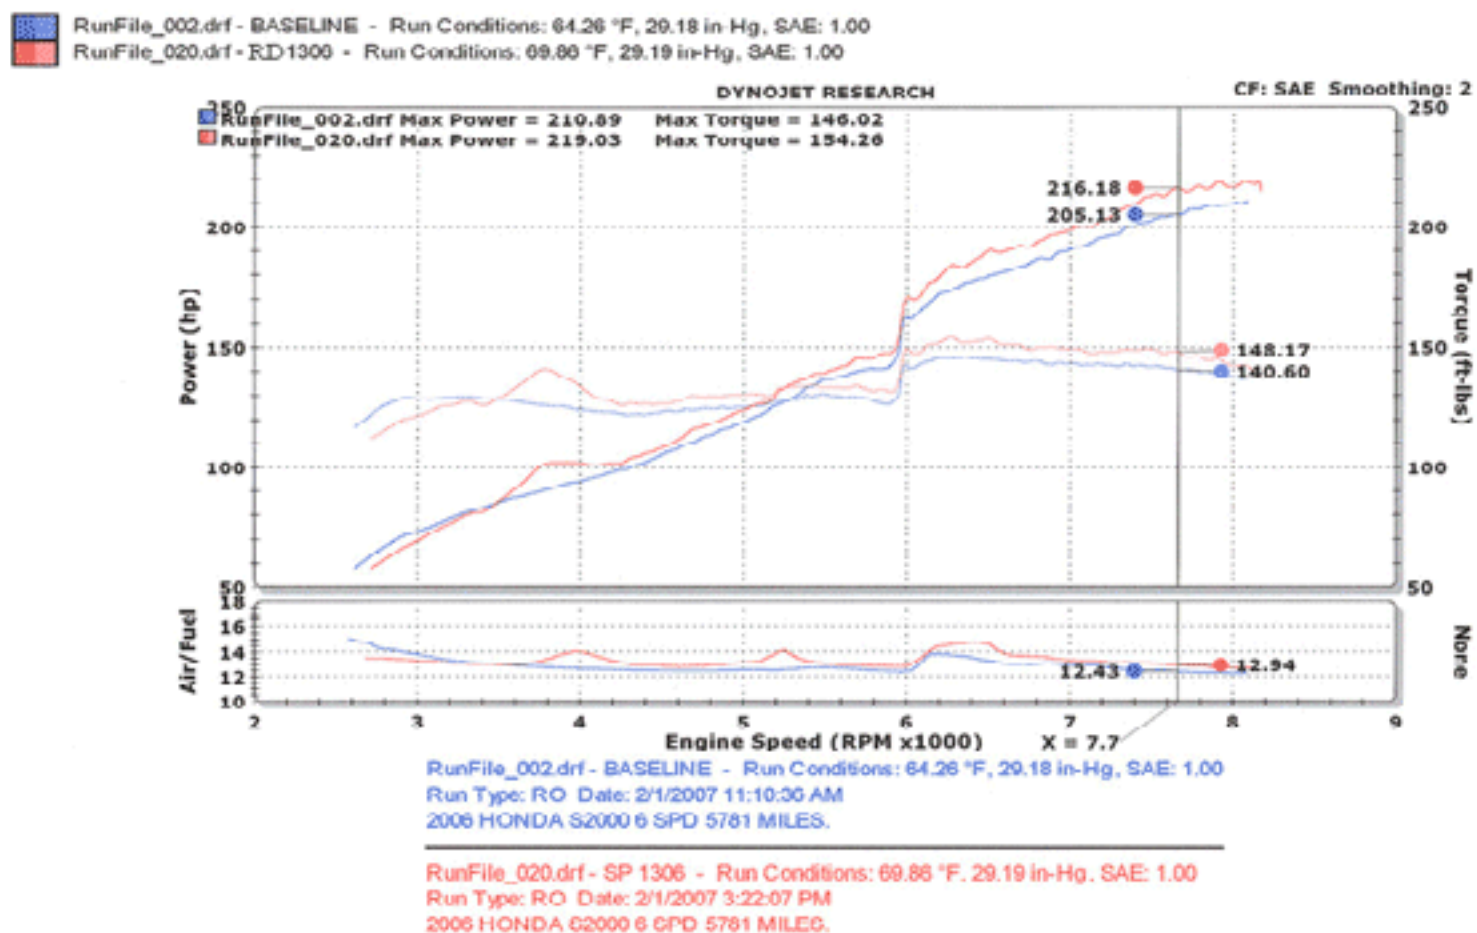

(PRSP0715)

You Might Also Be Interested In:

**HYDROSHIELD®**

**HELP MAINTAIN THE S2000'S RACING HERITAGE WITH INJEN'S ALL NEW RD1306.**

The added 11HP and 8FT lbs of torque delivered with the SP1306 will have this fast little demon burning up your tires in no time. Injen's all new RD1306, the reason why your competition is suffering from smoke inhalation.