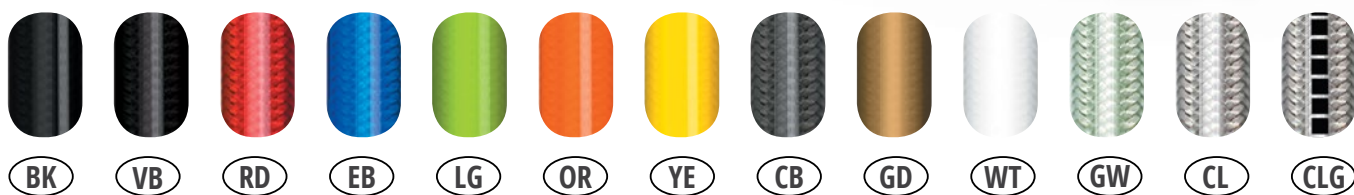

Gold GD	Glow in the Dark GW	Vintage Black VB	White WT	Black BK	Carboline CB	Clear CL
Clear with Goodridge print CLG		Red RD	Electric Blue EB	Lime Green LG	Yellow YE	Orange OR