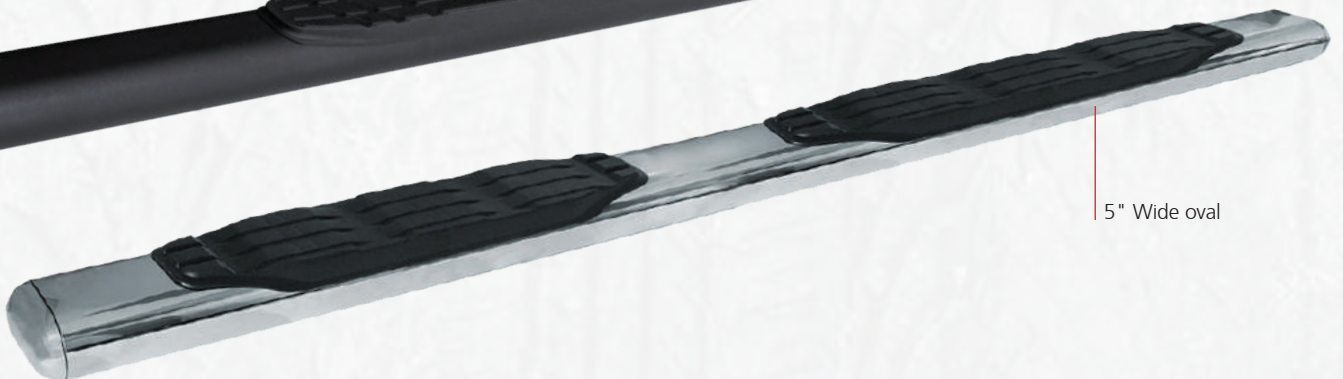

5" Wide oval