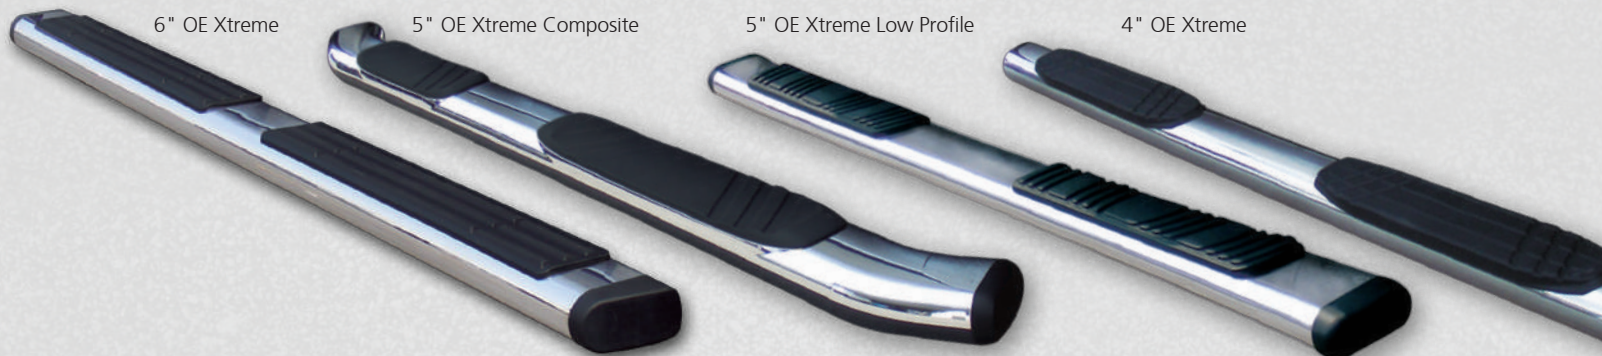

6" OE Xtreme II

Textured black powder coat

Black composite

Chrome composite

Polished stainless

6" OE Xtreme

5" OE Xtreme Composite

5" OE Xtreme Low Profile