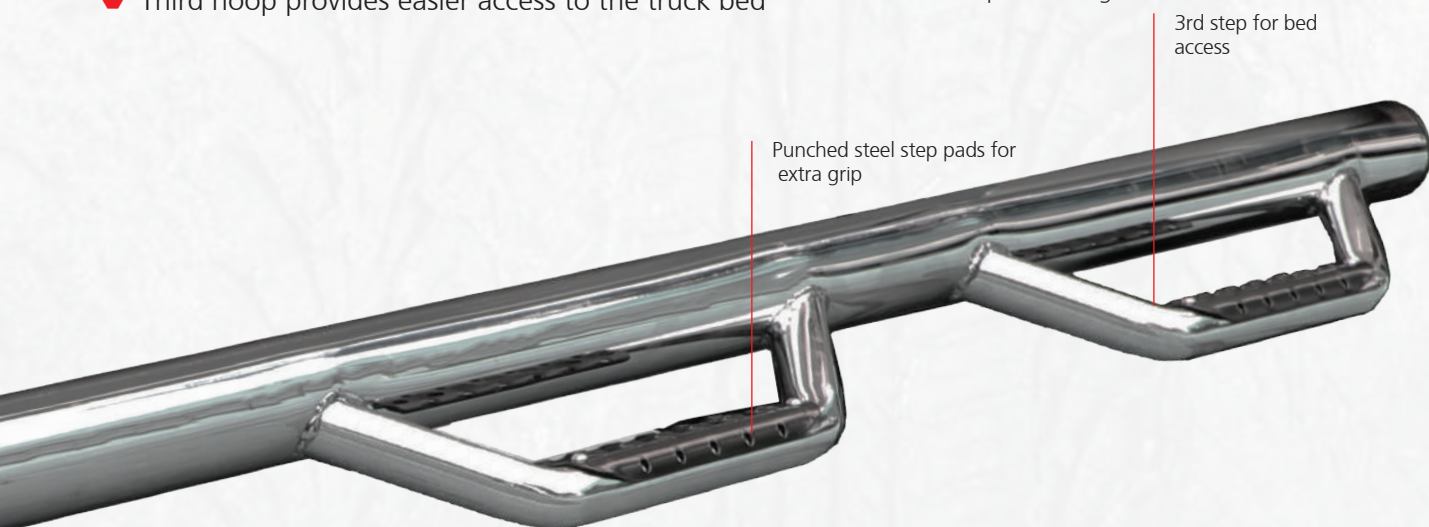

DOMINATOR D3 ONE-PIECE

FEATURES:

- One-piece main bar made of 3" round steel tubing
- Three hoop steps on each side feature punched steel step pads for extra grip
- Removable galvanized steel step pads
- Third hoop provides easier access to the truck bed
- Simple, no-drill installation on most applications. Mounting brackets included
- Available in two finishes: textured black powder coat (5-year limited warranty) or polished stainless finish (Limited lifetime warranty)

Note: Must ship truck freight