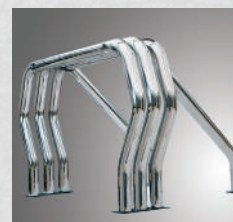

Triple-Single