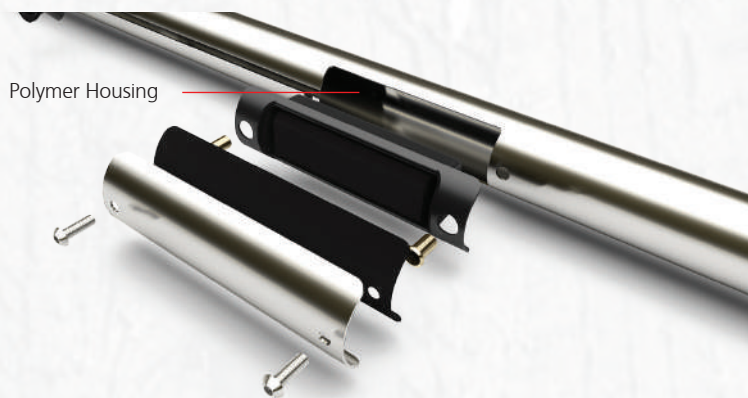

FEATURES:

- Patent pending LED Bed Rails are vehicle specific battery operated, sold in pairs with all mounting hardware included
- Super bright LED lights are rated for 50,000 hours of service
- Weather-resistant switches and battery compartment switches are located on each rail for convenience
- Weather-resistant electronic enclosure: The battery operated lighting system is enclosed inside the tube in a molded polymer enclosure
- Eight AA batteries required
- Available in two finishes: textured black powder coat (5-year limited warranty), or polished stainless steel finish (Limited lifetime warranty)