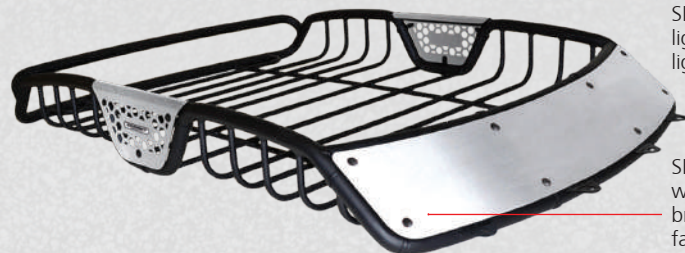

SR10

SR10 features four light tabs for easy light installation

SR10 offered with black or brushed stainless fairings