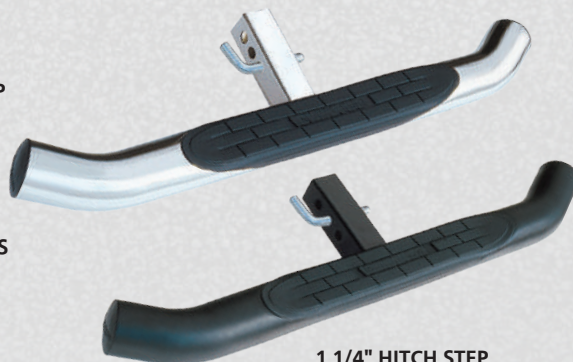

2" HITCH STEP

Chrome
Part No. 360C

Polished
Stainless
Part No. 360PS

Textured
Black
Part No. 360T

1 1/4" HITCH STEP

Black Powder Coat
Part No. 310B

Chrome
Part No. 310C

Polished Stainless
Part No. 310PS

RHINO STEP

- Provides a convenient standing spot when loading cargo
- Compact design measures 12" wide
- Heavy-duty 3" steel tubing
- High-traction perforated stainless steel step pad
- Easily installed into standard 2" hitch receivers
- Includes hitch pin
- Semi-gloss black powder coat (5 year limited warranty) or polished stainless steel finish (Limited lifetime warranty)