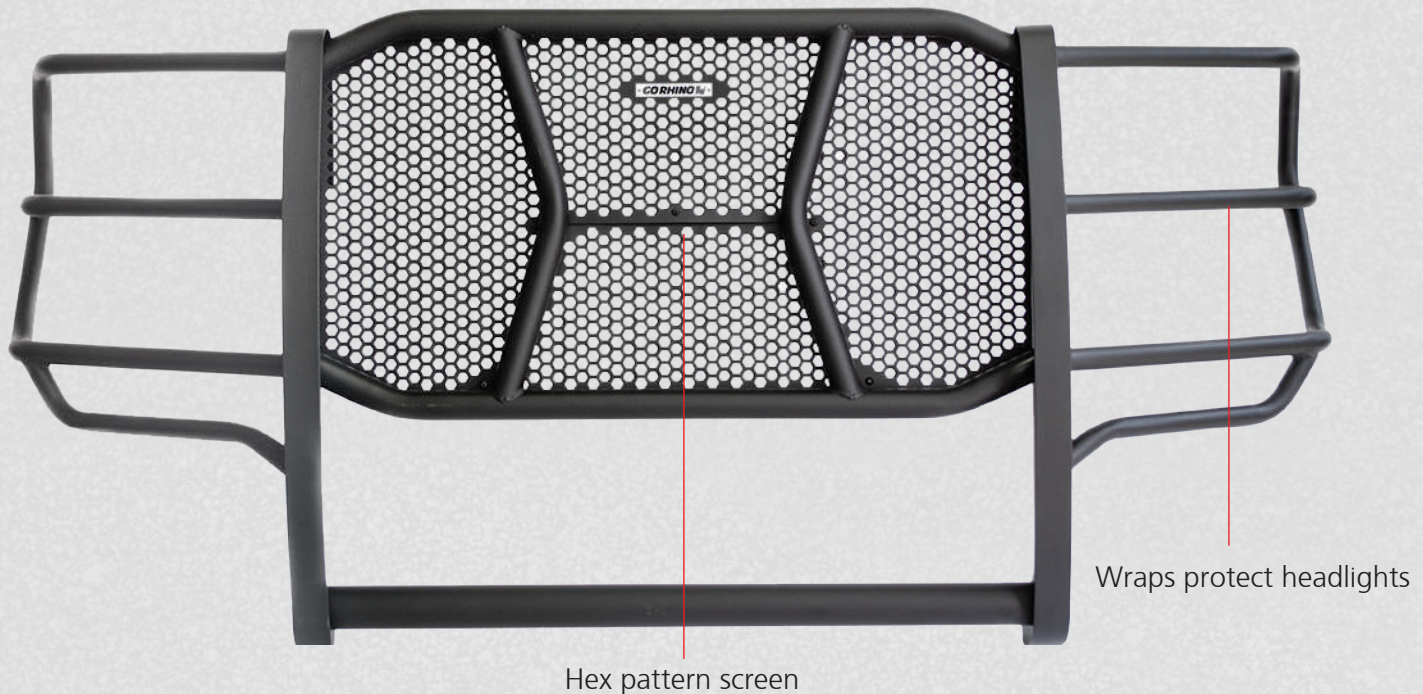

FEATURES:

- Heavy duty fully welded construction
- Mounted in four locations for added strength to eliminate vibration
- 2" OD schedule bottom pipe
- Center screen with hex punch pattern protects vehicle grille
- Includes all mounting brackets and hardware
- No drilling required
- Textured black powder coat finish with a 2-year limited warranty