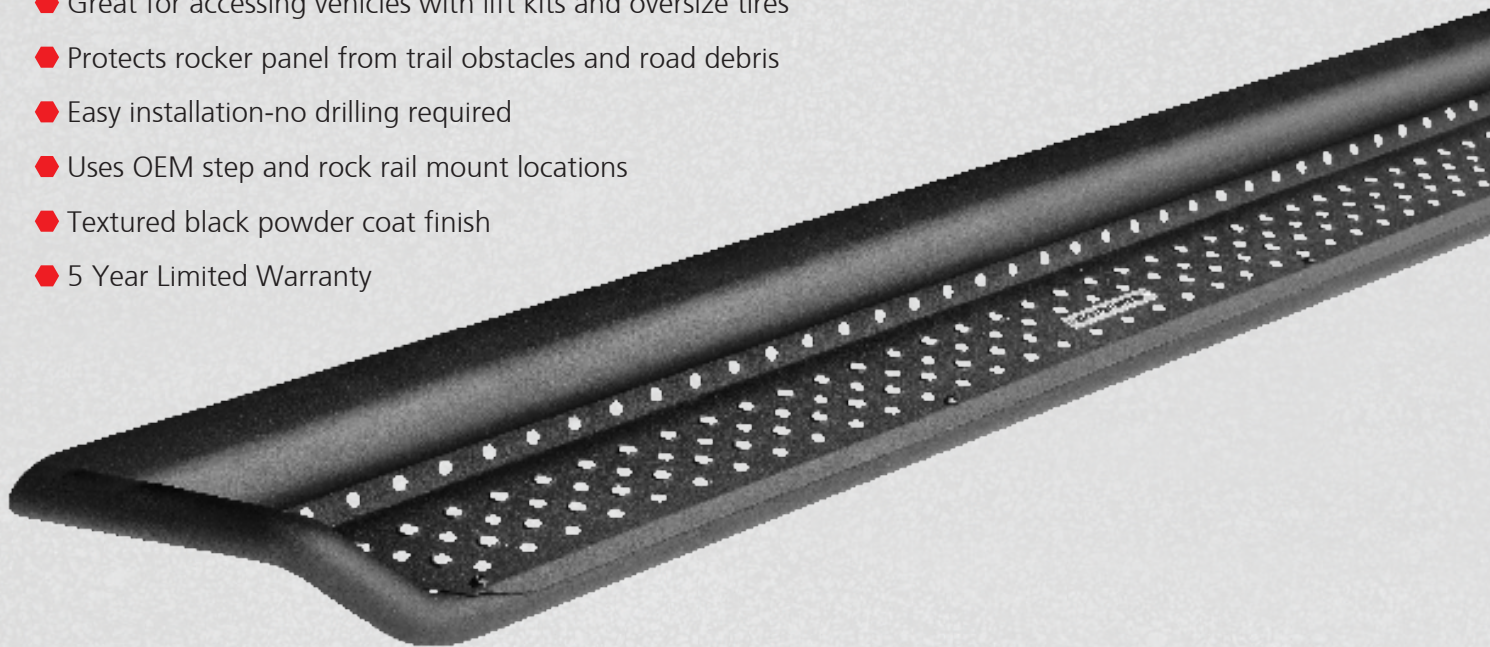

FEATURES:

- Full length drop down step
- Provides sturdy full length step area for enhanced access
- Great for accessing vehicles with lift kits and oversize tires
- Protects rocker panel from trail obstacles and road debris
- Easy installation-no drilling required
- Uses OEM step and rock rail mount locations
- Textured black powder coat finish
- 5 Year Limited Warranty