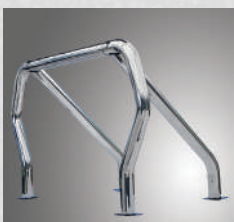

FEATURES:

- Provides the perfect place to mount off-road lights (Optional light bar mount sold separately)
- 3" Heavy-duty, modular steel tube construction with no exposed welds
- Modular bolt-together design
- Included plastic gaskets eliminate metal to metal contact
- Available in three finishes: black powder coat (5-year limited warranty), chrome (Limited lifetime warranty), or polished stainless steel finish (Limited lifetime warranty)
- No hassle one part number ordering per style

Single-Single