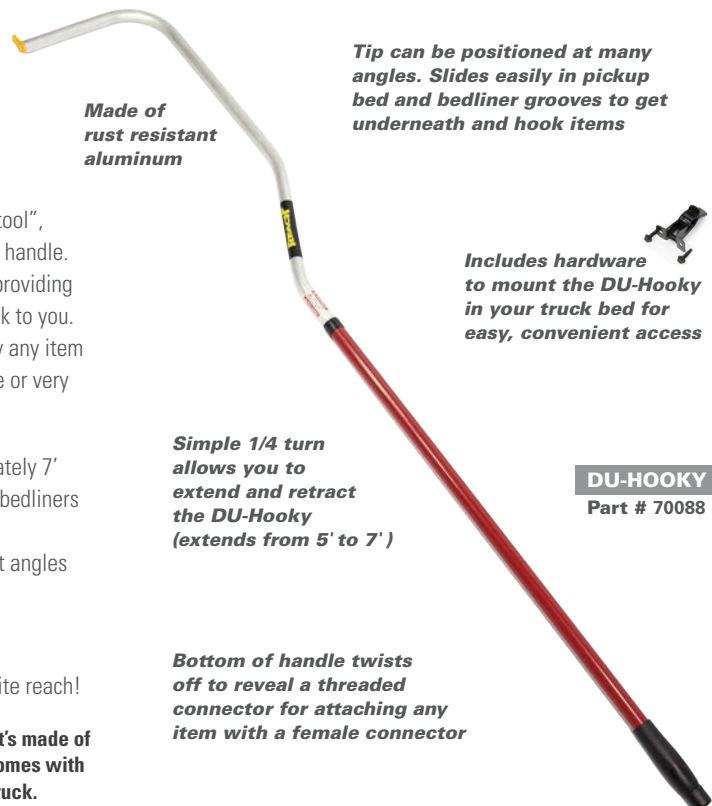

Made of rust resistant aluminum

Tip can be positioned at many angles. Slides easily in pickup bed and bedliner grooves to get underneath and hook items

Includes hardware to mount the DU-Hooky in your truck bed for easy, convenient access

Simple 1/4 turn allows you to extend and retract the DU-Hooky (extends from 5' to 7')

Bottom of handle twists off to reveal a threaded connector for attaching any item with a female connector

**DU-HOOKY
Part # 70088**