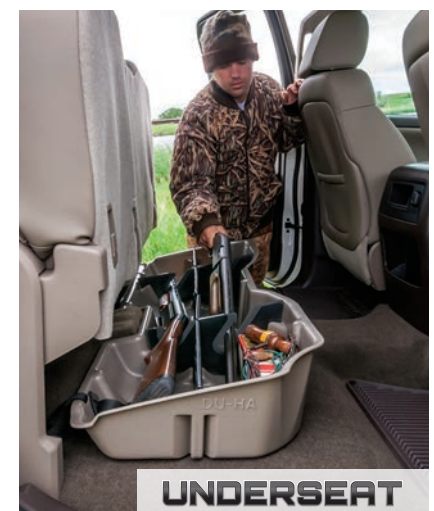

DU-HA® turns underseat dead space into convenient storage space

DU-HA is the world's first storage product designed to fit conveniently out of the way, under the back seat of your pickup. Now you can store all of your necessities neatly under your back seat where they are organized, protected, and out of sight. DU-HA comes with removable dividers, which allow you to compartmentalize your gear as well. Access to your DU-HA is easy: just lift your seat and all your gear is organized and easily within reach.