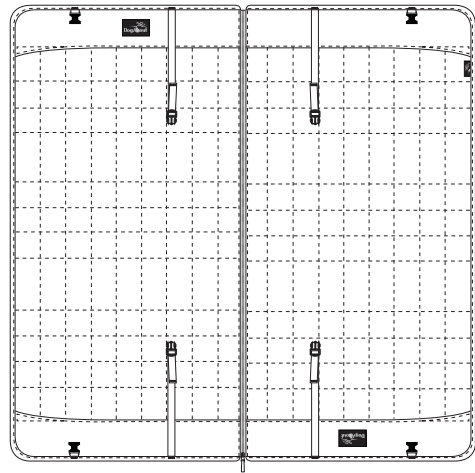

MACHINE WASH COLD

NO BLEACH

LINE DRY

DO NOT IRON

MILD SOAP

DO NOT PACK WET

NOT WATERPROOF

NO TOOLS REQUIRED