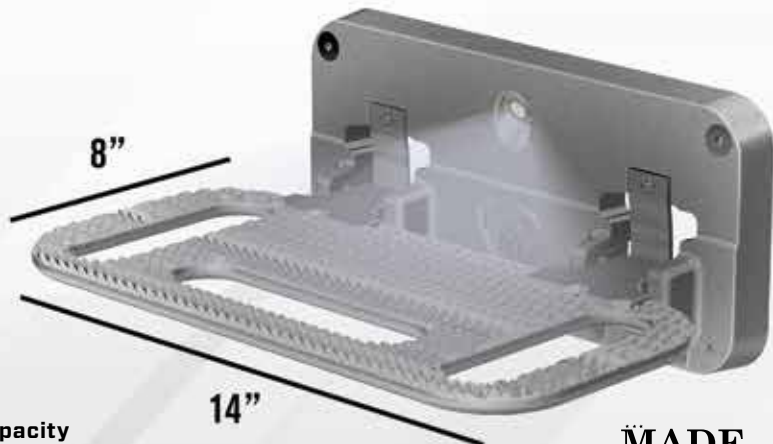

HD MEGA STEP

FEATURES

- Heavy-duty foldable steps are large—14” by 8”
- Illuminated with grab handle slots
- Flat-mount version also available with hardware
- Safe and easy access to any vehicle with a 2” or 2-1/2” hitch receivers
- Back plate and the deck are made out of heavy-duty aluminum alloy
- Fold down for use and then fold back up when not in use
- Has a 500 lb. weight capacity
- Simple to install and use
- Limited lifetime warranty
- NFPA Compliant

HEAVY DUTY Load Capacity
500 lb.

MADE
IN THE
USA

HD MEGA STEP APPLICATIONS (SOLD AS SINGLES)

	XP3 BLACK	XM3 POLISHED	XP7 YLW
HD Mega Step Flat Mount	193001	193002	193007
HD Mega Hitch Step 2 and 2 1/2 inch receivers	193011	193012	193017
HD Mega Step Retro Fit (Fire Trucks only)	-	193022	-
HD Mega Step Flat Mount - no light	194001	194002	194007
HD Mega Hitch Step 2 and 2 1/2 inch receivers - no light	194011	194012	194017