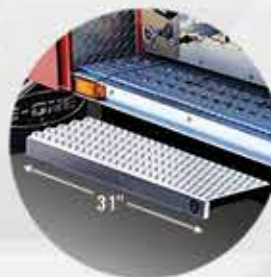

**12" DEPLOYABLE
WORK TRUCK STEP**

**EMERGENCY
VEHICLES**

HD MEGA STEP
NFPA Compliant

MADE
IN THE
USA

31" WORK TRUCK STEP
NFPA Compliant

HD HITCH STEP

**MADE
IN THE
USA**

**HOLDS UP TO
650 lb.**