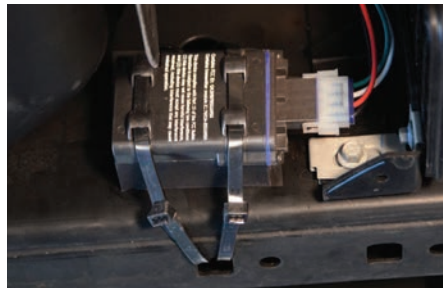

POWERBOARDS®

Components

Wireless components placed in door jambs. Signal travels to central receiver, which signals controller to open or close Powerboard® NX.

Separate System

The Powerboard® NX doesn't tap into the truck's wiring, so there's no interference with other aftermarket items, like door alarms or remote starters.