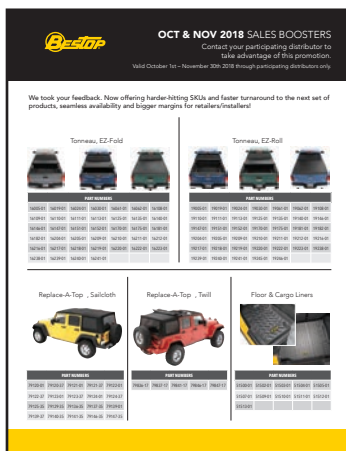

2' x 4' Sample Wall Mount Display (PART NUMBER: 575.85)

6' x 2' Bestop Banner (PART NUMBER: BAN10)

Access to Bestop marketing materials such as high-resolution photography

MEMBER BENEFITS*:

- Access to Bestop Marketing Assets including high-resolution photography, video, sell sheets, plug-and-play ads, and print-ready graphics
- Sales Boosters – an advantage specific to brick and mortar shops
- Welcome Kit for new members with POP materials and 2019 literature
- Retail Display options
- Access to full-line catalogs and brochures
- Consultation and special tactics available from our team of sales professionals
- Access to our Jobber-Specific Facebook group