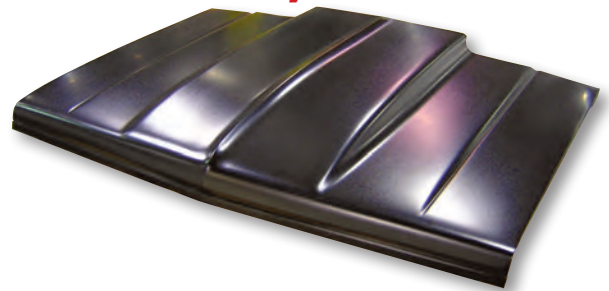

300) Hoods, continued
**ChevyS10/GMC S15 Pickup /
Blazer/Jimmy**

82-93 2" Cowl.....300-4182-2