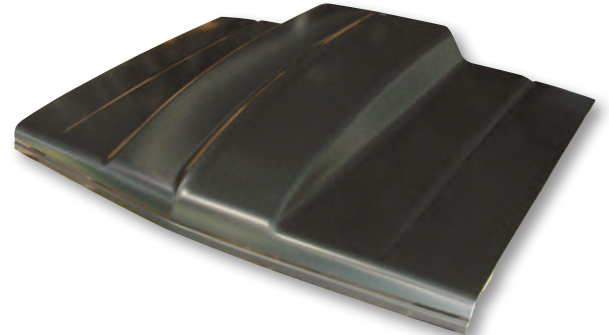

82-93 4" Cowl.....300-4182-4

94-03 Chevy / GMC S15 Pickup / 95-05 Blazer / Jimmy