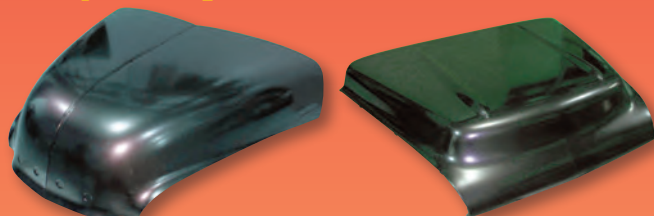

Hoods

A brand new Steel Hood is the only way to go!

Add the look of power and strength to your truck with a brand new steel hood with built-in cowl or ram air-style scoop. These superior quality STEEL hoods are made just like your factory original hood, with the exception of the added Cowl scoop styling. They will fit beautifully on your pickup truck. All underside bracing and brackets are faithful reproductions of originals. Our hoods are manufactured on our own steel tools, for the ultimate in quality control. Fully coated with EDP (which makes a terrific primer), these gorgeous hoods will look great on your truck for a very long time.

300) Hoods

Chevy Pickup