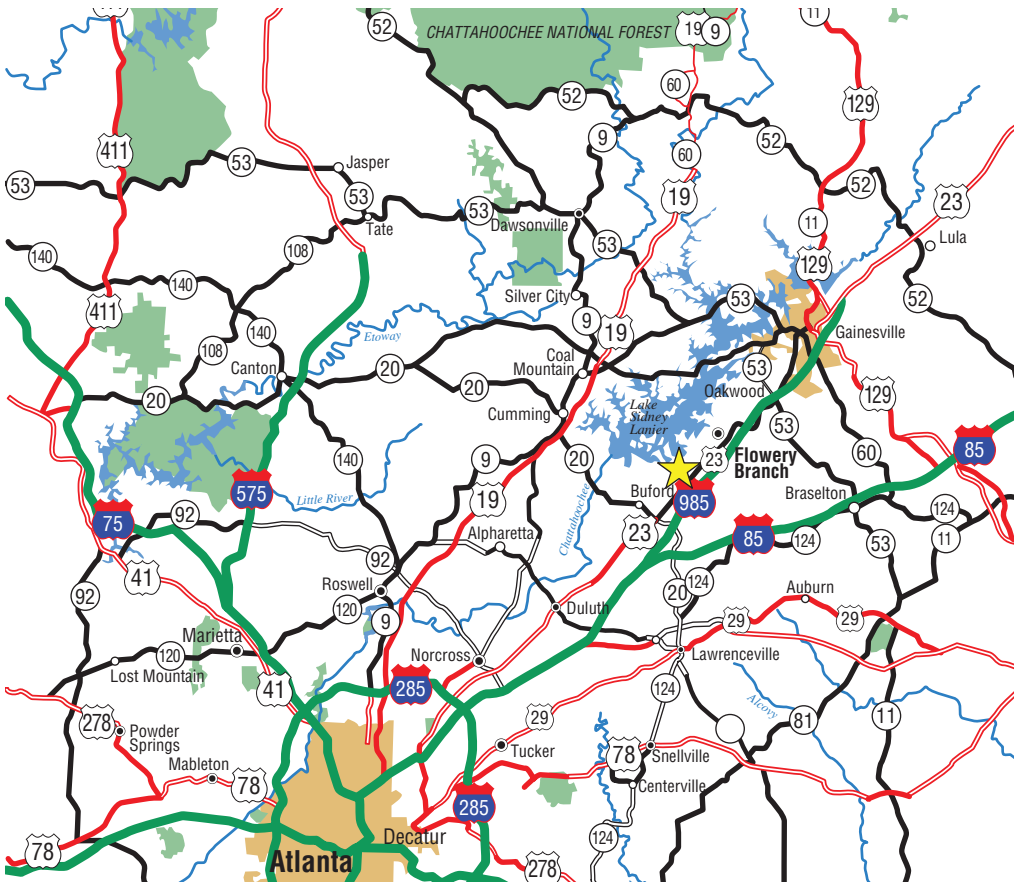

Our Name Says It All!