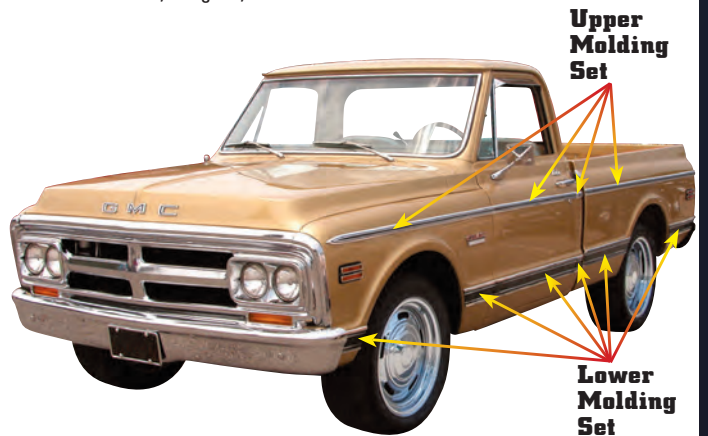

1973-80 Cab Molding Sets

Side Molding Sets

- 73-80 Standard Cab, 12-Piece Set.....299-4073-1S
- 73-80 Bed side, Shortbed, 6-Piece Set.....299-4073-6S
- 73-80 Bed side, Longbed, 6-Piece Set.....299-4073-8S

Upper Molding Set