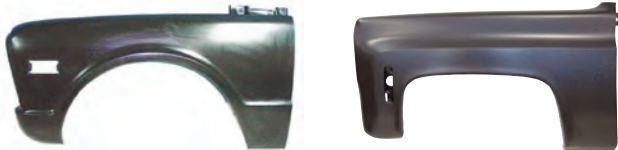

1967	Suburban (Chevy & GMC), LH.....	200-4067-L
1967	Suburban (Chevy & GMC), RH.....	200-4067-R
1968	Chevy Suburban, LH.....	200-4068-L
1968	Chevy Suburban, RH.....	200-4068-R
68-72	GMC Suburban, LH.....	200-4068-L
68-72	GMC Suburban, RH.....	200-4068-R
69-72	Jimmy, LH.....	200-4068-L
69-72	Jimmy, RH.....	200-4068-R

69-72	Blazer / Chevy Suburban, LH.....	200-4069-L
69-72	Blazer / Chevy Suburban, RH.....	200-4069-R
73-80	LH.....	200-4073-L
73-80	RH.....	200-4073-R
81-91	LH.....	200-4081-L
81-91	RH.....	200-4081-R

204) Front Fender Lower Front Repair Panel

Chevy Pickup

47-53	LH.....	204-4047-L
47-53	RH.....	204-4047-R
67-72	RH (pictured).....	204-4067-R

205) Front Fender Lower Rear Repair Panel

Chevy Pickup

47-53	LH (pictured).....	205-4047-L
47-53	RH.....	205-4047-R

Chevy/GMC Pickup

55-57	1955 2nd Design, LH, 17"W x 16"H (pictured).....	205-4055-L

55-57	1955 2nd Design RH, 17"W x 16"H.....	205-4055-R

58-59	LH, 17"W x 15"H.....	205-4058-L

58-59	RH, 17"W x 15"H.....	205-4058-R

60-66	LH.....	205-4060-L

60-66	RH.....	205-4060-R

Chevy/GMC Pickup

67-72	LH.....	205-4067-L

67-72	RH.....	205-4067-R

73-87	LH.....	205-4073-L

73-87	RH.....	205-4073-R

Blazer/Jimmy/Suburban

67-72	LH.....	205-4067-L

67-72	RH.....	205-4067-R

73-87	LH.....	205-4073-L

73-87	RH.....	205-4073-R