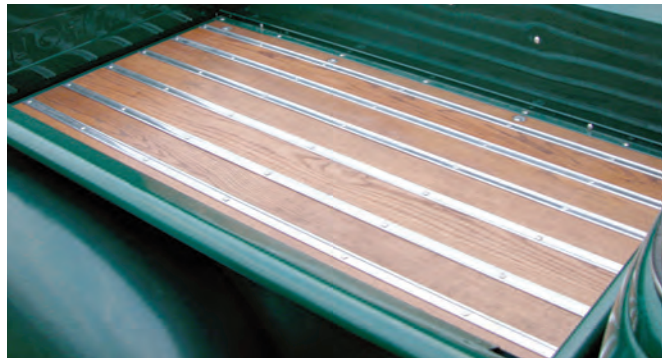

- Blazer/Jimmy**
- 73-91 Bed Floor Section, 39"L x 37"W, LH 791-4373-L
 - 73-91 Bed Floor Section, 39"L x 37"W, RH 791-4373-R

792) Wood Floor Bed Strips
Chevy/GMC Stepside Pickup
Shortbed, Polished Stainless