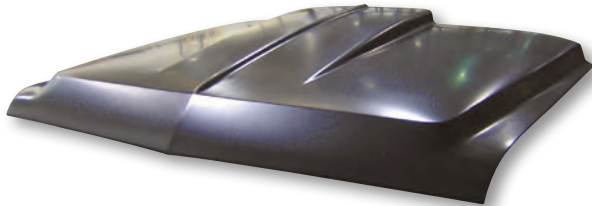

94-03 2" Cowl, Curved 300-4194-2B

94-03 Ram Air Style300-4194-3

300) Hoods, continued

**Chevy S10/GMC S15 Pickup/
Blazer/Jimmy**

94-03 Chevy/GMC S15 Pickup/95-05 Blazer/Jimmy

94-03 4" Cowl,
with Nozzle Hole, Straight300-4194-4
Blazer/Jimmy/Suburban