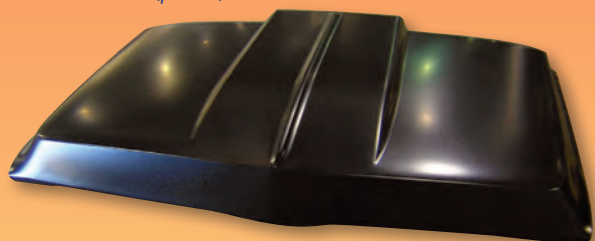

Hoods

A brand new Steel Hood is the only way to go!

Add the look of power and strength to your truck with a brand new steel hood with built-in cowl or ram air-style scoop. These superior quality STEEL hoods are made just like your factory original hood, with the exception of the added Cowl scoop styling. They will fit beautifully on your pickup truck. All underside bracing and brackets are faithful reproductions of originals. Our hoods are manufactured on our own steel tools, for the ultimate in quality control. Fully coated with EDP (which makes a terrific primer), these gorgeous hoods will look great on your truck for a very long time.

300) Hoods

Chevy Pickup

- 47-54 OE Style (pictured, left).....300-4047
- 55-56 1955 2nd Design, OE Style.....300-4055
- 1957 OE Style (pictured, right).....300-4057

Chevy/GMC Pickup

- 67-68 OE Style..... 300-4067
- 67-68 2" Cowl (pictured)300-4067-2