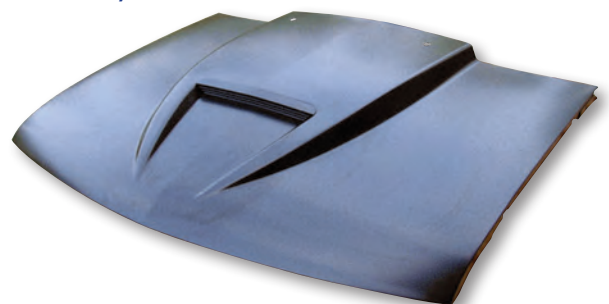

94-03 Ram Air Style 300-4194-3