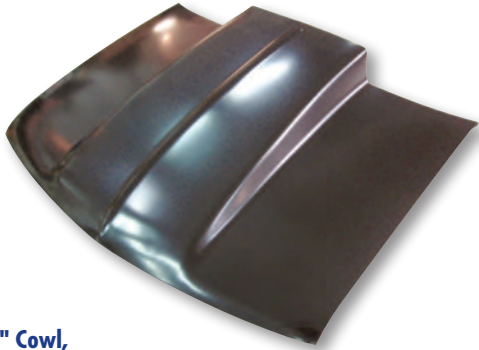

94-03 2" Cowl, Curved 300-4194-2B

94-03 Ram Air Style300-4194-3

300) Hoods, continued

**Chevy S10/GMC S15 Pickup/
Blazer/Jimmy**

94-03 Chevy/GMC S15 Pickup/95-05 Blazer/Jimmy

94-03 4" Cowl,
with Nozzle Hole, Straight300-4194-4
Blazer/Jimmy/Suburban