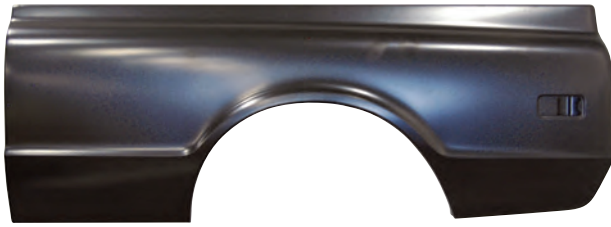

Chevy/GMC Pickup

Shortbed

1967	without Stake Holes, LH	720-4067-L
1967	without Stake Holes, RH	720-4067-R
1968	without Stake Holes, LH	720-4067-3L
1968	without Stake Holes, LH	720-4067-3R
68-72	LH (pictured)	720-4067-1L
68-72	RH	720-4067-1R