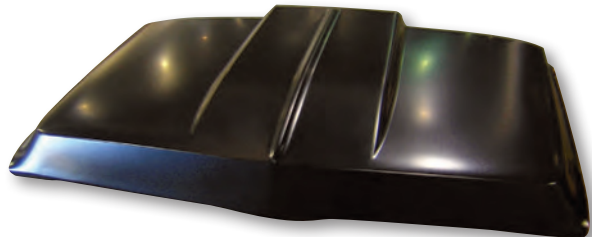

69-72 OE Style 300-4069
69-72 Cowl (pictured).....300-4069-2