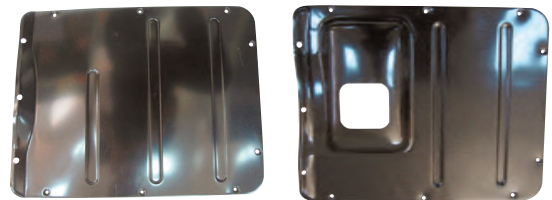

415)Transmission Cover

Chevy/GMC Pickup