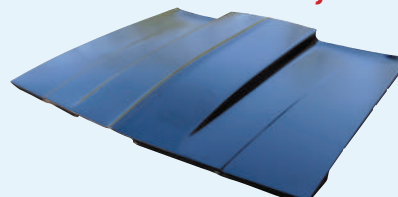

300) Hoods

Chevelle / Malibu / El Camino, continued

- 78-87 2" Cowl Hood.....300-3478-2