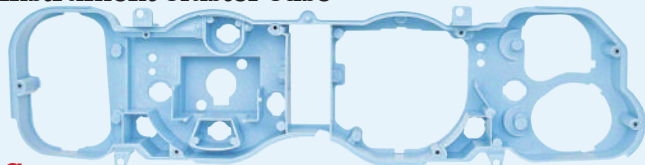

Antennas & Parts

280) Antennas & Parts

Antenna Mast

Nova

69-70 AM/FM (pictured)..... K-3943654

Chevelle

70AM/FM (pictured, above)..... K-3943654

Camaro / Firebird

67AM (pictured)..... K-986819

69-70 AM/FM (pictured, top)..... K-3943654

Chevy Full Size

69-70 AM/FM (pictured, top)..... K-3943654

Antenna Body Assembly

Camaro / Firebird

67-68 (pictured)..... K-3880695$21.99

Antenna Cable Lead

Nova

73-74 with Windshield Antenna (pictured)..... K-K4424

Camaro / Firebird

70-81 with Windshield Antenna (pictured)..... K-K4424

280) Antennas & Parts

Antenna Cable

Camaro / Firebird

67-69 (pictured)..... K-469304

Antenna Chrome Bezel

Camaro

67-68 (pictured)..... K-3897333

69 ..... K-3937665

73-75 ..... K-3937665

Firebird

67-68 (pictured)..... K-3897333

Antenna Gasket

Nova

65-67 Rear (pictured)..... K-3820672

66-67 Front..... J-4052

69 Rear (pictured)..... K-3820672

73-74 Rear (pictured)..... K-3820672

El Camino

68-69 Front (pictured)..... K-3820672

Chrome Bezel Nut

Camaro / Firebird

67-68 for Original Antenna

Base K-3863499

67-68 for Reproduction Antenna Base

(pictured)..... K-3863499B

Instruments, Lenses & Parts

AMD offers a comprehensive line of instrument parts including carriers, lenses, circuit boards, and more for popular GM applications. These parts are manufactured by CHQ, OER, and OPGI.

474) Instruments

Instrument Cluster Case

Camaro

70-78 with & without Gauges (pictured)..... K-25021020

70-78 without Gauges K-25021021

Instrument Gauge Cluster

Nova

63-64 SS, 4-Gauge Cluster (pictured).... K-2196365

65 SS, 4-Gauge Cluster K-2196565

Instrument Cluster Bezel

63-65 Instrument Bezel K-6406763

66 ..... C-J2-2650-1

67 ..... C-J2-2650-2

Chevelle

69 Tachometer / Gauge Cluster with 5500 RPM Redline K-6491313

Malibu SS

65 Gauge Cluster K-7196465

474) Instrument Gauge Cluster

Firebird

68 4-Gauge Cluster K-3196868

Instrument Cluster Bezel

69 ..... K-6482773

460) Center Dash Instrument Lens Assembly

Camaro

69 (use with Center Dash Clock & Fuel Gauge) W-589

Center Dash Lamp Lens

Camaro

69 Green K-3951214

Dash Carrier Lens

Camaro / Firebird

67 ..... K-6459869

68 without Console Gauges or Tachometer (pictured)..... K-6481576

68 with Console Gauges and Tachometer..... K-6481587

Dash Lens Assembly

70-78 Camaro, with Gauges..... K-25018346

70-78 Camaro, with Warning Lights K-6493584

79-81 Camaro, without Gauges..... L-25047802

79-81 Camaro, with Gauges..... K-25020370

70-78 Firebird, Dash Lens Assembly with Warning Lights K-6493584