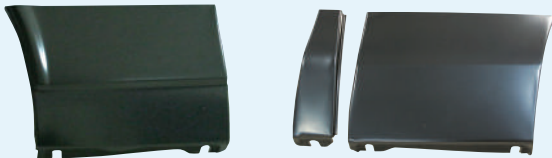

Camaro / Firebird

67-68 with Brace, LH (pictured, left) 205-3567-L
67-68 with Brace, RH 205-3567-R
69 with Brace, LH (pictured, right).....205-3569-L
69 with Brace, RH 205-3569-R