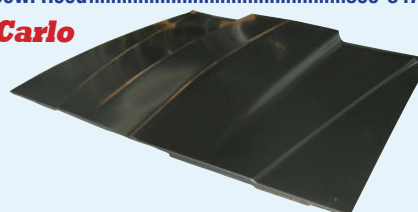

Monte Carlo

- 81-88 2" Cowl Hood.....300-3681-2

GTO

- 65-67 .....X300-5465-1
- 68-70 .....X300-5468