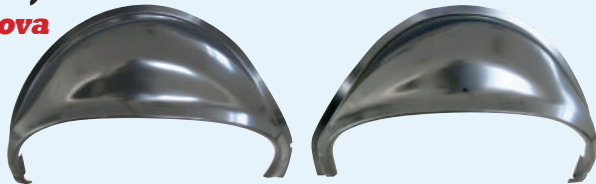

Chevelle / GTO / Skylark / Cutlass

64-65 LH/RH Pair	J-5113
66-67 LH/RH Pair	J-51131
68-72 except GTO, LH/RH Pair	J-51132
68-72 GTO, LH/RH Pair	J-6508

Monte Carlo

70-72 LH/RH Pair	J-51132

Camaro / Firebird

67-69 LH/RH Pair	W-129

754) Door Jamb Vent Louvers

Chevelle

69 Coupe/Convertible, with Seal, LH/RH Pair	C-J-3250
70-72 Coupe/Convertible, with Seal, LH/RH Pair	C-J-3260

Camaro / Firebird

68-69 Complete OE Style Door Jamb Vent, Sold each	W-613
70-81 Pair	W-025P
70-81 Sold each	W-025

Vent Outer Cover

68-69 Door Jamb Vent Outer Cover	W-614

U-Jamb Vent Louver Retaining Screws

4-Piece Set	H-131
<i>Fit 68-75 Nova, 69-72 Chevelle / El Camino / GTO / Skylark / Cutlass, 67-81 Camaro / Firebird</i>	
Pair	H-130

Outer & Inner Wheelhouses

AMD offers outer and inner wheelhouses for most GM applications. The outer wheelhouses are often overlooked until a rusty quarter panel is removed, revealing a rusted outer lip. Often the inner wheelhouse is rusty, too, especially if the car has a rusty trunk floor. All of the wheelhouses that AMD manufactures is officially licensed through the GM Restoration Parts Program. **Please note that the wheelhouses with a part number starting with "X" (instead of a number) are not made by AMD and do not meet the same quality standards as the panels we produce.**

770) Rear Outer Wheelhouses

Nova

62-65 Coupe / Sedan, LH	X770-3062-L
62-65 Coupe / Sedan, RH	X770-3062-R
69-74 LH (pictured, left)	770-3068-L
69-74 RH (pictured, right)	770-3068-R