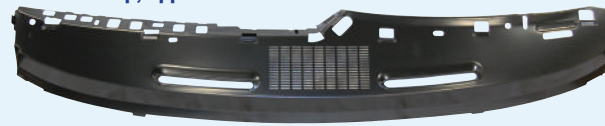

1. 69 Camaro only, Dash Top, Upper Section. 465-3569