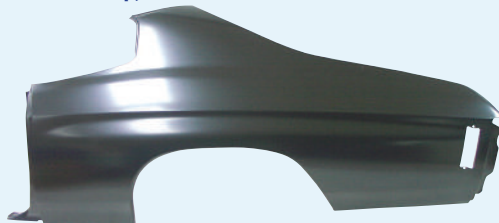

70-72 Coupe, LH (pictured) 700-3470-L
70-72 Coupe, RH 700-3470-R

GTO

64-65 Coupe, LH 700-5464-L
64-65 Coupe, RH 700-5464-R

All quarters & quarter skins are shipped TRUCK FREIGHT.