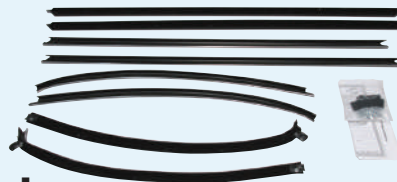

Cutlass

2-Door Sedan

64	Inner & Outer, 8-Piece Set.....	R-OL121A
65	Inner & Outer, 8-Piece Set.....	R-OL171A
66-67	Inner & Outer, 8-Piece Set.....	R-OL165A
68	Outer, 4-Piece Set.....	R-OL193A
69	Outer, 4-Piece Set.....	R-OL198A
70-72	Inner & Outer, 8-Piece Set.....	R-OL177A