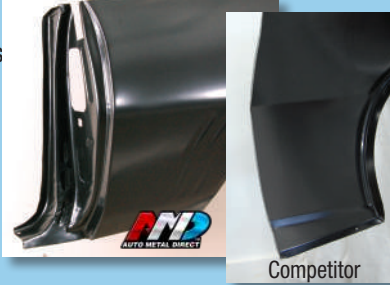

Competitor

Complete with door jambs, unlike competitor's parts

709) Quarter Panel Skins without Door Jambs

- New tools
- Economical way to replace quarter panels
- Include marker light holes, where applicable