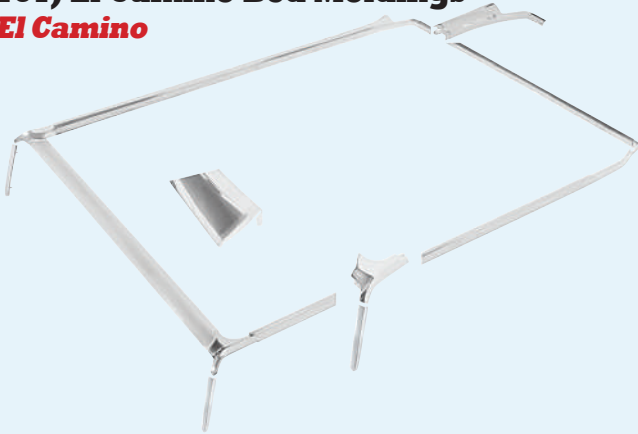

Moldings

731) El Camino Bed Moldings

El Camino

Standard Bed Molding Kit

- 68-72 without Rear Corner to Tail Lamp Moldings..... P-BK1028
- 68-72 with Rear Corner to Tail Lamp Moldings
  (pictured)..... P-BK1029

Front Bed Molding

Below Rear Window

- 68-72 with Mounting Hardware..... P-03M599

Bed Rail Molding

Top Edge of Bed

- 64-67 with Mounting Hardware, Sold each..... P-PZ00182
- 68-72 with Mounting Hardware, LH..... P-PZ00183-LH
- 68-72 with Mounting Hardware, RH..... P-PZ00183-RH

Corner Top of Bed Molding

Front

- 68-72 LH..... P-PZ00199-LH
- 68-72 RH..... P-PZ00199-RH

Rear

- 68-72 LH..... P-PZ00193-LH
- 68-72 RH..... P-PZ00193-RH

Bedside Side Molding

Front Section

- 68-69 Front Section, LH/RH Pair..... C-D-3300
- 70-72 Front Section, LH..... C-D-3302
- 70-72 Front Section, RH..... C-D-3304

Rear Section

- 68-69 Rear Section, LH/RH Pair..... C-D-3301
- 70-72 Rear Section, LH/RH Pair..... C-D-3303

Lower Rear Corner Molding

- 68-72 Above Tail Lamp, LH/RH Pair..... C-D-3795

Bedside Corner Molding

Front

- 68-72 LH..... C-D-3820
- 68-72 RH..... C-D-3830

Rear

- 68-72 Lower (above Tail Lamp),
  LH/RH Pair..... C-D-3795
- 68-72 LH..... C-D-3770
- 68-72 RH..... C-D-3780

930) El Camino Rear Body Panel Moldings

El Camino

Top Edge of Tailgate

- 64-67 with Mounting Hardware..... P-3380104
- 68-72 with Mounting Hardware..... P-03M600

Tailgate Molding

with Mounting Hardware

Upper

- 68-69..... P-AAR56HA
- 70-72..... P-TG772UP

Lower

- 68-69..... P-AAR56KB
- 70-72..... P-TG772LW

Tailgate Molding Clip Kits

- 64-67 4-Piece Set..... P-CL5109
- 68-72 4-Piece Set..... P-C3037K

Extension Molding

- 68-69 with Mounting Hardware,
  2-Piece Set (does one side)..... P-C990194