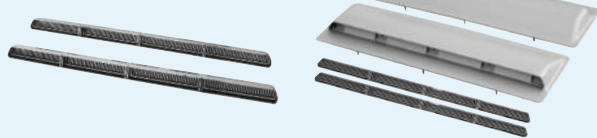

Chevelle / El Camino

66 SS Insert, LH/RH Pair (pictured, left) P-H887258
66 SS Insert & Housing, 4-Piece Set (right)..... P-C991202
67 Chevelle, SS Louver Insert, LH/RH Pair C-C-1255
68-69 SS Inserts, LH/RH Pair..... C-C-1275