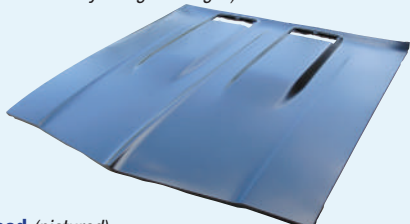

- 69 SS Hood (pictured)
  (Fits 68 Models by using 69 Hinges)..... 300-3469-1
- 70 SS, Domed Hood..... 300-3470-1
- 70 SS, Functional Cowl Hood,
  with Hood Pin Holes..... 300-3470-2
- 71-72 SS, Domed Hood..... 300-3471-1
- 71-72 SS, Functional Cowl Hood,
  with Hood Pin Holes..... 300-3471-2