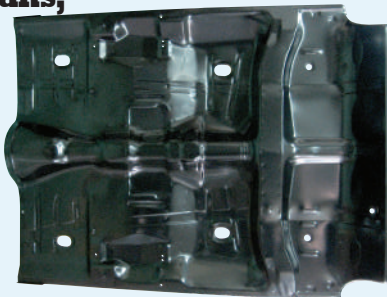

400) Full Floor Pans, OE Style

Nova

68-74 with Braces..... 400-3068

Chevelle

with Braces & Inner Rockers

64-67 (pictured)..... 400-3464

68-72 400-3468

El Camino

with Braces & Inner Rockers

64-67 400-3464

GTO / Skylark / Cutlass

with Braces & Inner Rockers

64-67 400-3464

68-72 400-3468

All full floor pans are shipped TRUCK FREIGHT.