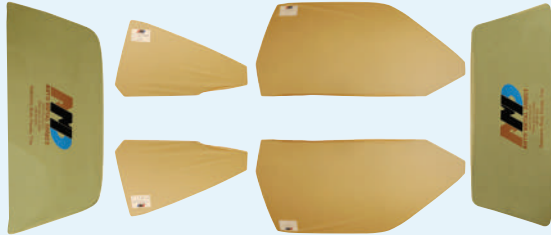

Complete Glass Kits

Now, get great fitting glass for your GM muscle car, with premium quality, reproduction glass from the restoration professionals at AMD! All of the glass kits are manufactured on AMD's exclusive tools and features thicker glass than other reproductions on the market. We offer most 2-Door Coupe, Convertible, and 2-Door Sedan (post) GM applications including X, B, and F body applications. Available in clear or factory tint with shaded upper band on windshields.

499) Complete Glass Kits

Nova

Sedan

62-64 Clear	499-3062-CSS
62-64 Tinted	499-3062-TSS
65Clear	499-3065-CSS
65Tinted	499-3065-TSS
66-67 Clear	499-3066-CSS
66-67 Tinted	499-3066-TSS
68-72 Clear	499-3068-CS
68-72 Tinted	499-3068-TS
70-72 Clear, with Antenna	499-3070-CS
70-72 Tinted, with Antenna	499-3070-TS

Coupe

62-65 Clear	499-3062-CS
62-65 Tinted	499-3062-TS
66-67 Clear	499-3066-CS
66-67 Tinted	499-3066-TS

Chevelle

A

Sedan

66-67 Clear	499-3466-CSS
66-67 Tinted	499-3466-TSS
68-69 Clear	499-3468-CSS
68-69 Tinted	499-3468-TSS

Coupe

64-65 Clear (3 holes).....	499-3464-3CS
64-65 Clear (no holes)	499-3464-CS
64-65 Tinted (3 holes).....	499-3464-3TS
64-65 Tinted (no holes).....	499-3464-TS
66-67 Clear	499-3466-CS
66-67 Tinted	499-3466-TS
68Clear	499-3468-CS
68Tinted	499-3468-TS
69Clear	499-3469-CS
69Tinted	499-3469-TS
70-72 Clear (8 holes).....	499-3470-8CS
70-72 Clear (8 holes) without Antenna	499-3470-1CS
70-72 Tinted (8 holes).....	499-3470-8TS
70-72 Tinted (8 holes) without Antenna.....	499-3470-1TS

All glass kits are shipped
TRUCK FREIGHT.

499) Complete Glass Kits

A SEDAN has a post between the door and quarter glass. COUPES and HARDTOPS have no post. All glass is for 2-Door cars unless noted.

Chevelle, continued

Convertible

64-65 Clear (no holes)	499-3464-CVS
64-65 Tinted (no holes).....	499-3464-TVS
64-65 Clear (3 holes).....	499-3464-3CVS
64-65 Tinted (3 holes).....	499-3464-3TVS
66-67 Clear	499-3466-CVS
66-67 Tinted	499-3466-TVS
69Clear	499-3469-CVS
69Tinted	499-3469-TVS
70-72 Clear (8 holes) with Antenna.....	499-3470-8CVS
70-72 Tinted (8 holes) with Antenna.....	499-3470-8TVS

El Camino

64-67 Clear	499-3764-CS
64-67 Tinted	499-3764-TS
68-72 Clear, without Antenna	499-3768-CS
68-72 Tinted, without Antenna	499-3768-TS
70-72 Clear, with Antenna	499-3770-CS
70-72 Tinted, with Antenna	499-3770-TS

GTO

Sedan

64-65 Clear	499-5464-CSS
64-65 Tinted	499-5464-TSS
68-72 Clear	499-5468-CSS
68-72 Tinted	499-5468-TSS
70-72 Clear, with Antenna	499-5470-CSS
70-72 Tinted, with Antenna	499-5470-TSS

Coupe

64-65 Clear (no holes)	499-5464-CS
64-65 Tinted (no holes).....	499-5464-TS
64-65 Clear (3 holes).....	499-5464-3CS
64-65 Tinted (3 holes).....	499-5464-3TS
66-67 Clear	499-5466-CS
66-67 Tinted	499-5466-TS
68Clear	499-5468-CS
68Tinted	499-5468-TS
69 Clear, without Antenna	499-5469-CS
69 Tinted, without Antenna	499-5469-TS
70-72 Clear (8 Holes) with Antenna	499-5470-CS
70-72 Tinted (8 Holes) with Antenna.....	499-5470-TS

All of our own **AMD** parts in this catalog are listed in **Blue, bold-face Type**.