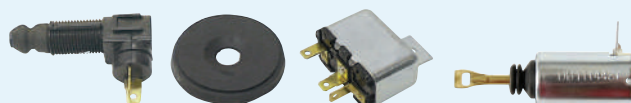

Camaro

- 69 Cowl Induction Throttle Switch (pictured, far left) W-176
- 69 Cowl Induction Hood Grommet (pictured, center left) W-296
- 69 Cowl Induction Firewall Relay, OE Quality (pictured, center right) W-771
- 69 Cowl Induction Solenoid (pictured, far right) W-772

Cowl Induction Hardware

- **GM** Cowl Induction Pivot Bolts, Correct "P" Marking, 10-Piece Set (pictured).....C-S-1081
- Cowl Induction Pivot Bushings, 10-Piece Set C-S-1091
- Cowl Induction Switch Retainer, Correct..... R-209