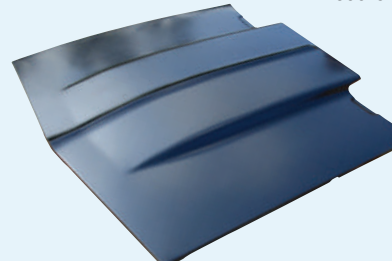

Camaro

- 67-69 2" Cowl Hood, OE Style (pictured) 300-3569-2
- 67-69 4" Cowl Hood.....300-3569-4
- 67-69 SS Hood.....X300-3567
- 70-81 2" Cowl Hood.....300-3570-2
- 82-92 2" Cowl Hood.....300-3582-2
- 82-92 4" Cowl Hood.....300-3582-4