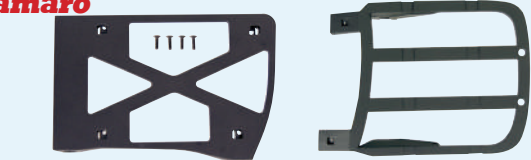

Rally Sport Hide-Away Headlamps

AMD carries all of the parts that you need to add the desirable Rally Sport hide-away headlamp option to your first generation Camaro. We offer every part from a complete kit to the fender adapter kit... all from CHQ. Adds beauty and value to your Camaro.

143) Rally Sport Parts Headlamp System

Camaro

67	RS, LH/RH Set (pictured).....	W-906
67	RS, LH/RH Set, without Chrome Edge.....	W-907
68	RS, LH/RH Set, with Chrome Edge.....	W-908
69	RS, LH/RH Set.....	W-909

67	RS, LH (pictured, left).....	W-473
67	RS, RH.....	W-472
68	RS, Black, LH (pictured, right).....	W-475
68	RS, Black, RH.....	W-474
68	RS, with Chrome Door Edge, LH.....	W-681
68	RS, with Chrome Door Edge, RH.....	W-680
69	RS, LH.....	W-501
69	RS, RH.....	W-500

Headlamp Housing

Camaro

67	RS, LH (pictured, left).....	W-469
67	RS, RH.....	W-468
68	RS, LH (pictured, center).....	W-471
68	RS, RH.....	W-470
69	RS, LH (pictured, right).....	W-252B
69	RS, RH.....	W-252A

Headlamp Door Assemblies

Camaro

67	RS, Pair.....	W-924A
68	RS, with Chrome Assembly, Pair.....	W-921A
68	RS, Pair.....	W-922A

143) Rally Sport Parts, continued Headlamp Door Cover

Camaro

67	RS, Black, LH (pictured)....	W-925
67	RS, Black, RH.....	W-924
68	RS, with Chrome Edges, LH/RH Pair.....	W-921
68	RS, Black, LH.....	W-923
68	RS, Black, RH.....	W-922

Headlamp Door

Camaro

67-68	RS, Inner, LH (pictured, left).....	W-262
67-68	RS, Inner, RH.....	W-261
69	RS, Inner, LH (pictured, right).....	W-172B
69	RS, Inner, RH.....	W-172A

69	RS, Inner, Chrome, LH/RH Pair (pictured, left).....	W-579
69	RS, Inner, Chrome, LH.....	W-579B
69	RS, Inner, Chrome, RH.....	W-579A
69	RS, Outer, LH (pictured, right).....	W-102B
69	RS, Outer, RH.....	W-102A

Headlamp Door Hinge

Camaro