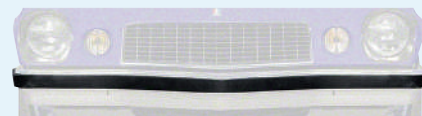

Rear

- 67-68 Deluxe, Sold each (pictured above)..... W-551

- 69 Deluxe, Sold each W-599B

Front Bumper Impact Strip

Camaro

- 74-77 ..... K-372955

Bumper Guard Brackets, 110) Front & 981) Rear

Camaro

- 67-68 Standard, Rear,
  LH/RH Pair (pictured).....981-3567-P

- 69 Deluxe, Front, LH/RH Pair W-552

- 69 Deluxe, Rear, LH/RH Pair W-128