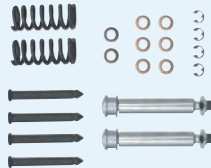

## Hinge Pin & Bushing Repair Kit

4 Pins & 8 Bushings