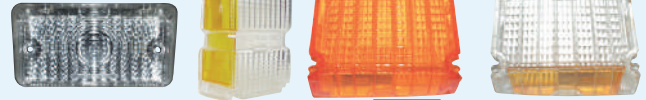

135) Parking Lamp Lenses

Chevelle, continued

67	Amber, LH/RH Pair		T-A4250
67	Clear, LH/RH Pair		T-A4250C
68	Amber, LH/RH Pair		T-A4505
68	Clear, LH/RH Pair		U-A4505C
69	SS, with Chrome Trim & Paint, LH/RH Pair		T-A4253
69	Clear, without Trim & Paint, LH/RH Pair		T-A4252
69	SS, Amber, LH/RH Pair		T-A4275

70	SS, Clear, LH/RH Pair (far left)		T-A4278
71	LH/RH Pair (pictured, center left).....		T-A4280
72	Amber, First Design, LH/RH Pair (pictured, center right).....		T-A4300
72	Clear, Second Design, LH/RH Pair (pictured, far right)		T-A4310

El Camino

64	Amber, LH/RH Pair		T-A4247
64	Clear, LH/RH Pair, Correct for Acadian		T-A4247C
65	Amber, LH/RH Pair		T-A4248
66	Amber, LH/RH Pair		T-A4249
67	Amber, LH/RH Pair		T-A4250
70	LH/RH Pair (pictured, far left).....		T-A4820
71	LH/RH Pair (pictured, center left).....		T-A4825
72	Amber, 1st Design, LH/RH Pair (center, right)		T-A4850
72	Clear, 2nd Design, LH/RH Pair (far right).....		T-A4860