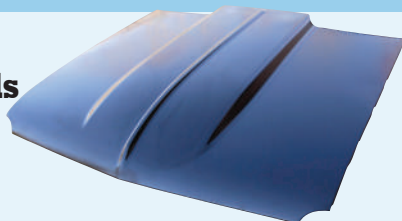

Hoods

Eliminate the dents, rust and body filler on your old hood with a new AMD hood made on our own tools. AMD offers a wide selection of hoods for many models. All OE style AMD manufactured hoods are GM licensed. All underside braces and brackets are reproductions of originals so each hood has the correct appearance on both sides. All hoods are designed to be a direct bolt-on replacement for your vehicle's stock hood, and utilize your vehicle's stock hinges and latch assembly.

We also offer a large selection of cowl induction hoods that resembled hoods that the factory "should have" offered. **Please note that hoods with a part number starting with "X" (instead of a number) are not made by AMD and do not meet the same quality standards as the hoods we produce.**

**All hoods are shipped
TRUCK FREIGHT.**

300) Hoods

Nova

- 62-65 2" Cowl Hood (pictured).....300-3062-2
- 66-67 2" Cowl Hood.....300-3066-2
- 68-72 2" Cowl Hood.....300-3068-2