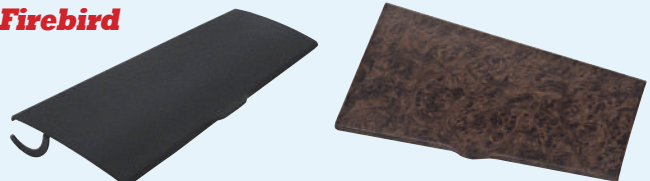

Firebird

67 (pictured, left) K-3893861
68-69 Burlwood (pictured, right) K-3918723
70-81 Lid Cover, Black K-10019554