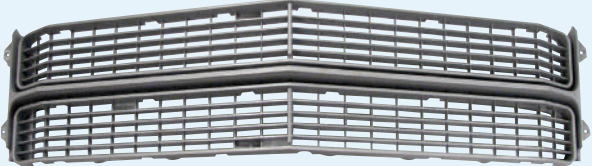

Chevelle / El Camino

AMD's 70 SS Chevelle Grille is made on new tools and is a faithful reproduction of the original!

70	SS, Black	150-3470
71	.....	C-A-1100
72	.....	C-A-1110

Outer Grille Extension

67	Chevelle, LH/RH Pair (pictured).....	X150-3467-P	
68	Extension Set.....	P-A6491A	
68	LH/RH Pair (included in set, above)	P-PZ00267	
68	Lower Molding, LH/RH Pair (included in set, above).....	P-C880051