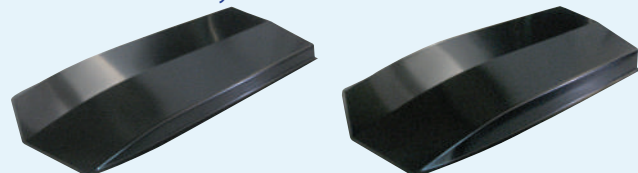

301) Hood Scoops

Can be made to fit any model car or truck

2", Steel Hood Scoop,
53 3/4" x 24" x 2 1/4" (pictured, left).....301-SCOOP-1
4", Steel Hood Scoop,
55 3/8" x 24 7/8" x 5" (pictured, right).....301-SCOOP-2

310) Hood Hinges

Nova

63-65 LH X310-3963-L
63-65 RH X310-3963-R
66-67 LH/RH Pair, Chrome W-955
66-67 OE Quality, LH
(pictured)..... W-936
66-67 OE Quality, RH W-937
68-74 LH/RH Pair W-996