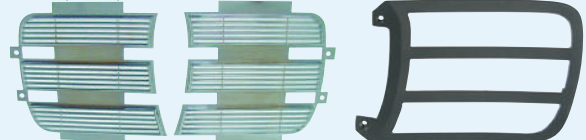

69	RS, Inner, Chrome, LH/RH Pair (pictured, left).....	W-579
69	RS, Inner, Chrome, LH.....	W-579B
69	RS, Inner, Chrome, RH.....	W-579A
69	RS, Outer, LH (pictured, right).....	W-102B
69	RS, Outer, RH.....	W-102A