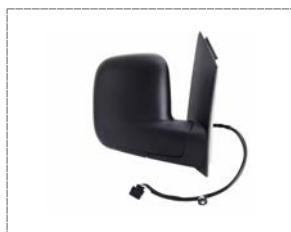

337-0130 LH  

2K18575079B9 (Body) /
2K1857507L9B9 (Body) /
7H1857521 (Glass) /
7H1857521D (Glass) /
7H1857521M (Glass) /
7H1857527A9B9 (Cover)

Mirror

337-0131 RH   

2K1857508A9B9 (Body) /
2K1857508K9B9 (Body) /
7E1857522A (Glass) /
7H1857522E (Glass) /
7H1857522S (Glass) /
7H1857528A9B9 (Cover)