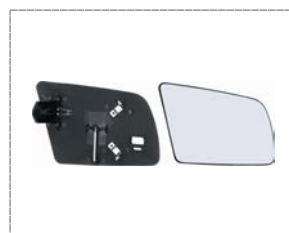

Mirror Glass
325-0035-1 RH ○
1427409 / 90349042
325-0036-1 LH □
1427408 / 90349039
Fits only lever mirror

Flat glass

Convex glass

Aspherical glass

With heater

With temperature sensor

Retractable

With Memory System

Side Blinker

Footlamp