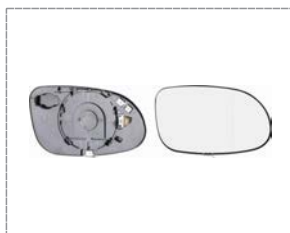

CLK-Class (C208 / A208) 06/1997 - 12/2003

Mirror Glass

321-0001-1 RH

B66818420

321-0002-1 LH

B66818421

Fits only OE mirror, Without
temperature switch