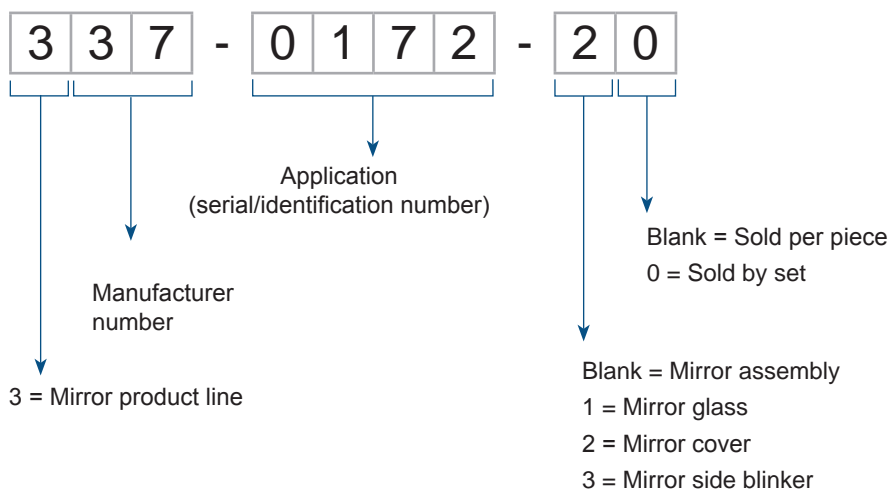

Door Mirror Part Numbering System

LIGHTS. PRECISION. SAFETY