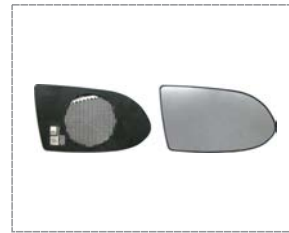

Mirror Glass

325-0045-1 RH

6428750 / 90580752

325-0046-1 LH

6428749 / 90580751