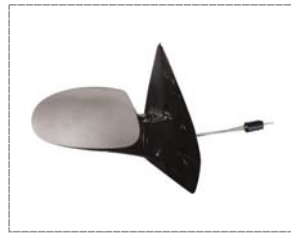

Mirror

310-0029 RH

1133959 (Body) / 98AB-17682-BR (Body) / 1060608 (Glass) / 98AB-17K740-AB (Glass) / 1078771 (Cover) / 98AB-17K746-CAXWAA (Cover)

310-0030 LH

1133965 (Body) / 98AB-17683-BR (Body) / 1060610 (Glass) / 98AB-17K741-AB (Glass) / 1078772 (Cover) / 98AB-17K747-CAXWAA (Cover) / 98AB1-7K747-CAX (Cover)