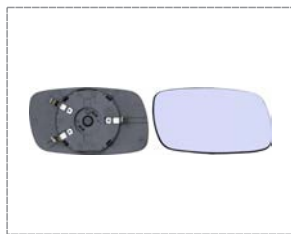

Mirror Glass
325-0005-1 RH
1426516 / 90520164
325-0006-1 LH
1426511 / 90520161

From 09/1994