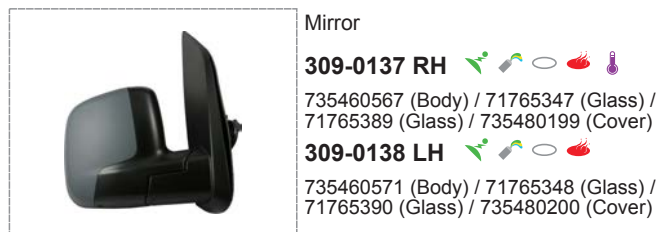

Mirror

309-0091 RH    

735460567 (Body) / 71765347 (Glass) / 71765389 (Glass) / 735462098 (Cover)

309-0092 LH   

735460571 (Body) / 71765348 (Glass) / 71765390 (Glass) / 735462099 (Cover)

Fiorino (225) 11/2007 -