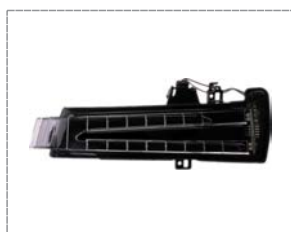

Mirror Side Blinker Assy

W/LED

321-0039-3 RH

A2129067501 / A2129067301

321-0040-3 LH

A2129067401 / A2129067201

(E4)

From 01/2010, (Not for sale in
Germany)