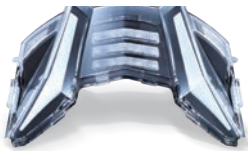

HEAD LAMP

Coach: IRIZAR i6s & i8
Head Lamp Assembly

TAIL LAMP

Scooter: KYMCO Xciting S 400 Indicator, Stop and Tail Lamp