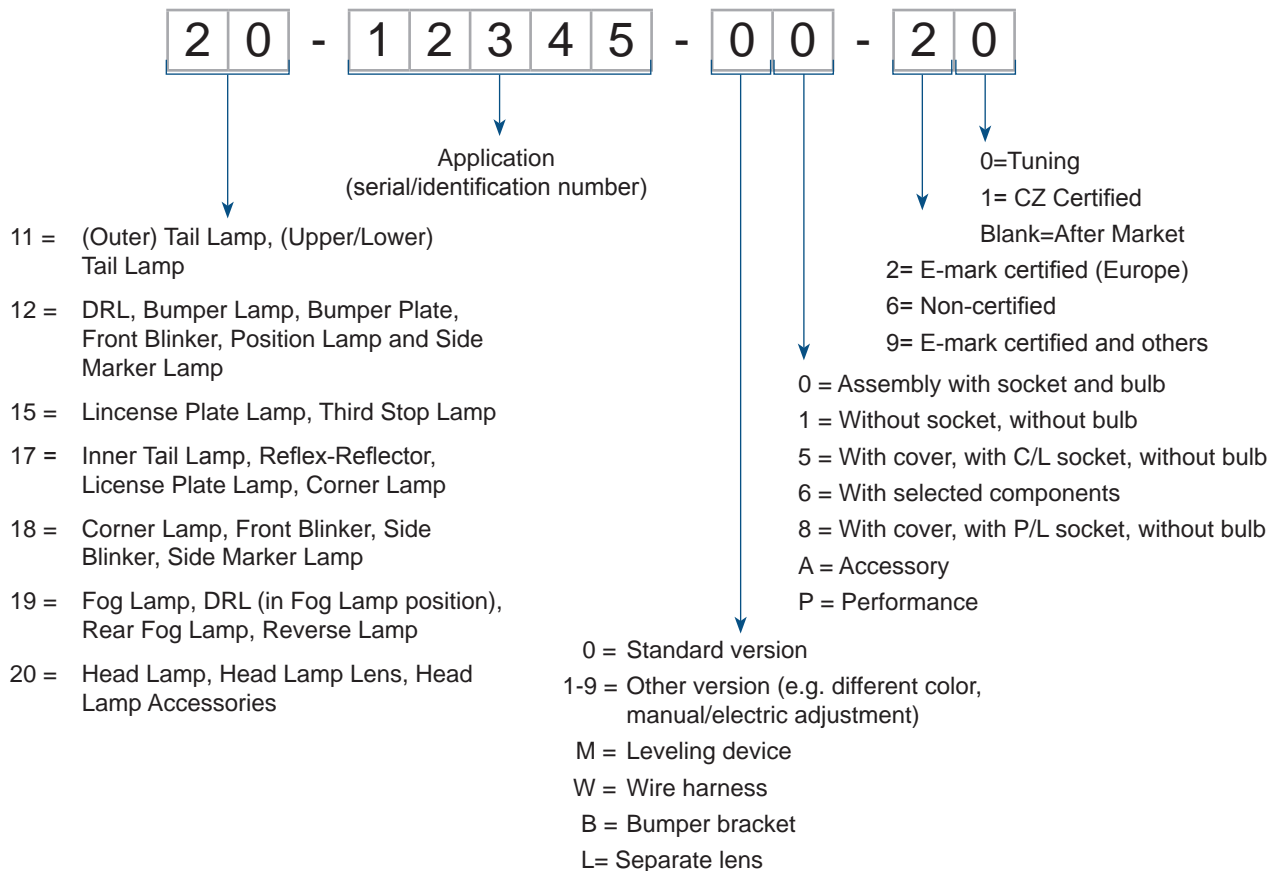

H1/H7
 Black bezel

Lighting Part Numbering System

LIGHTS. PRECISION. SAFETY

AUTOMOTIVE LAMP BULBS

Head Lamp

D1S D2S H4 R2 H9 H11 H7 H1 HB3 HB4

Corner Lamp

P21W PY21W