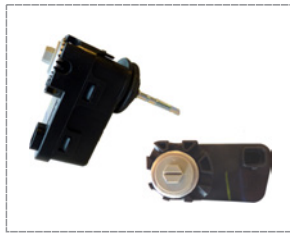

With leveling motor

Pneumatic Control

Hydraulic Control

Daytime Running Lamp

Static Cornering Lamp

Cable Control

Fog Lamp Function

AFS