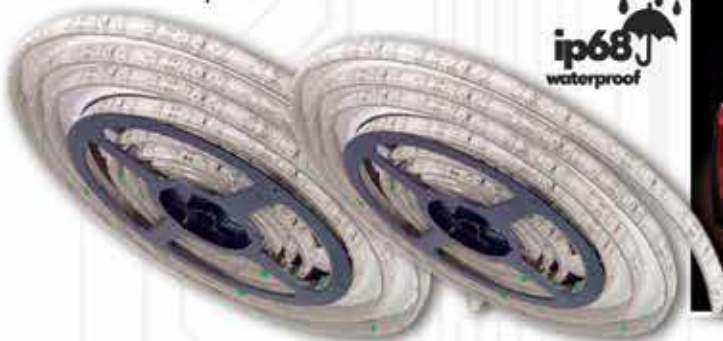

Part# 4227-333

LED Type:	5050 RGB SMDs
Quantity:	2 x 4', 2 x 6' Strips
Input:	Direct 12V Wiring
Wattage:	1.5W per Foot
Backing:	3M Adhesive
Waterproof Rating:	IP68
Customization:	Can be cut to smaller lengths
Warranty:	Lifetime