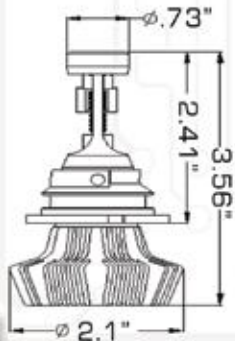

9005 LED HEADLIGHT BULBS

Part# 5239

H11 LED HEADLIGHT BULBS

Part# 5235

9006 LED HEADLIGHT BULBS

Part# 5240

9004 LED HEADLIGHT BULBS

Part# 5238