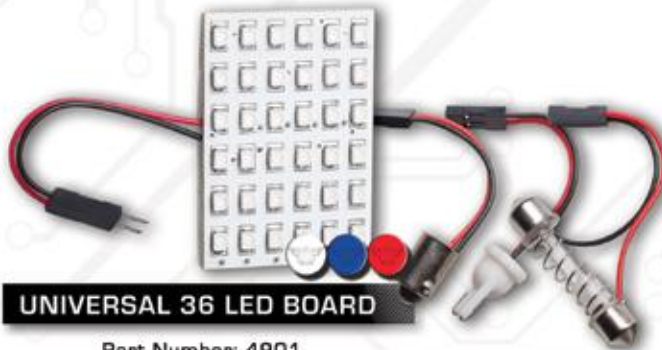

UNIVERSAL 36 LED BOARD

Part Number: 4901

Part Number: 4806