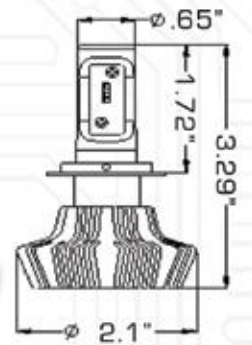

5202 LED HEADLIGHT BULBS

Part# 5244