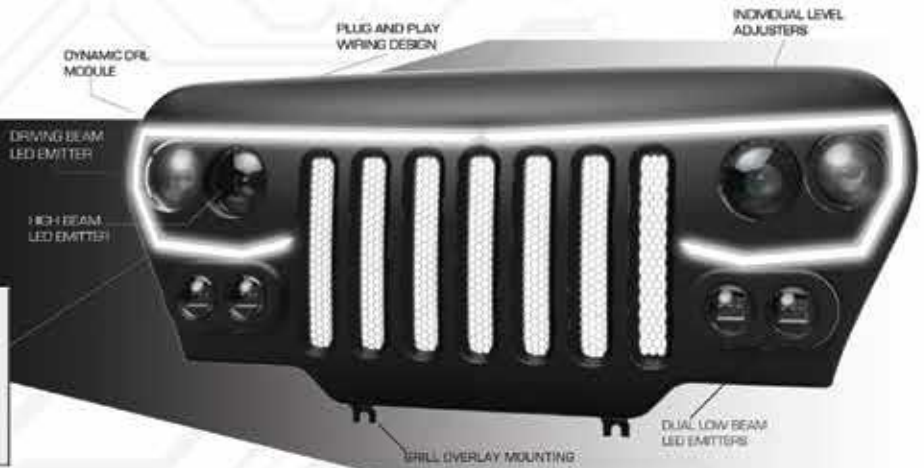

ORACLE DYNAMIC LED DRL SPECS

- OVER 500 INDIVIDUAL HIGH OUTPUT LEDES
- EXCLUSIVE VECTOR™ LED DRL DESIGN
- EYE-CATCHING DAYTIME RUNNING LIGHT
- DYNAMIC LED STARTUP SEQUENCE
- EASY "PLUG AND PLAY" WIRING