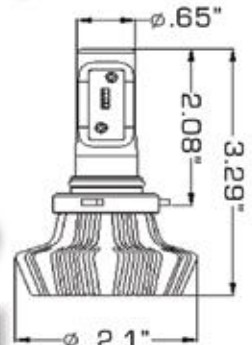

ADJUSTABLE HEAT SINK ALLOWS FOR HEADLIGHT CLEARANCE ISSUES

PHILIPS LUXEON ZES LED CHIPS OFFER 150% MORE BRIGHTNESS & 4,000+ LUMEN OUTPUT

H8 LED HEADLIGHT BULBS

Part# 5233

H10 LED HEADLIGHT BULBS

Part# 5234