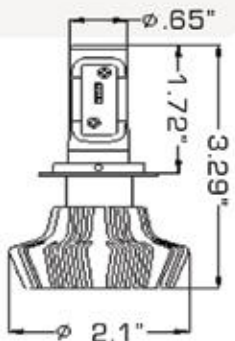

4,000+ LUMEN LED HEADLIGHT BULBS

Part# 5243

- EASY DIY INSTALLATION
- NO FLICKERING/FLASHING
- NON-GLARE-ENGINEERING
- EXTENDED DURABILITY
- CAN-BUS COMPATIBLE
- SELF REGULATED COOLING
- LESS POINTS OF FAILURE
- INSTANT START-UP LIGHT
- NO RELAY HARNESS NEEDED
- NO HIGH-DRAW IGNITION
- PURE WHITE 6000K COLOR
- LESS AMP/POWER DRAW

Part# 5239

Part# 5235

Part# 5240

Part# 5238

Part# 5241

Part# 5232