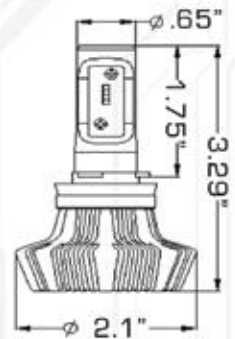

9006 LED HEADLIGHT BULBS

Part# 5240