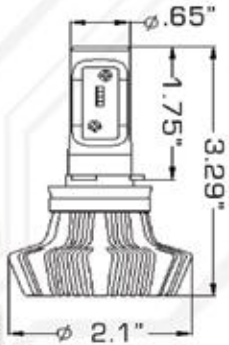

4,000+ LUMEN LED HEADLIGHT BULBS

OVERALL SMALLER LED DRIVER DESIGNED FOR EASIER INSTALLATION

FULLY ADJUSTABLE CHUCK ANGLE ALLOWS FOR PRECISE HEADLIGHT FITMENT

ADJUSTABLE HEAT SINK ALLOWS FOR HEADLIGHT CLEARANCE ISSUES

PHILIPS LUXEON ZES LED CHIPS OFFER 150% MORE BRIGHTNESS & 4,000+ LUMEN OUTPUT

H8 LED HEADLIGHT BULBS

Part# 5233