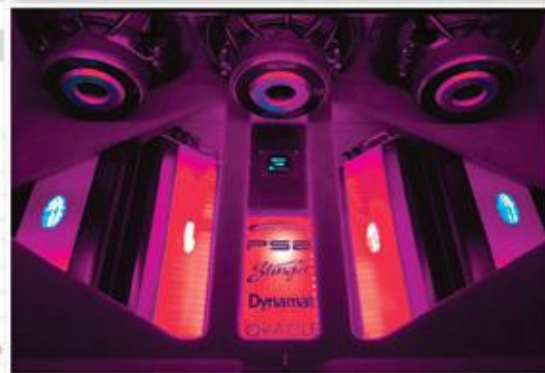

PART#	DESCRIPTION	AVAILABLE COLORS	WATERPROOF RATING	LIGHT EMITTING PROFILE	WARRANTY
3803	Exterior Flexible LED Strip - White Backing		IP65	Perpendicular Mounting Surface	Lifetime
3804	Exterior Flexible LED Strip - Black Backing		IP65	Perpendicular Mounting Surface	Lifetime