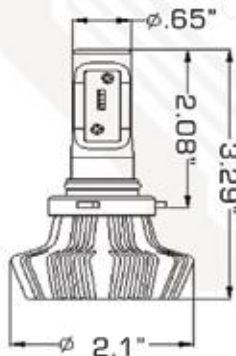

9005 LED HEADLIGHT BULBS

Part# 5239

H11 LED HEADLIGHT BULBS

Part# 5235

9006 LED HEADLIGHT BULBS

Part# 5240

9004 LED HEADLIGHT BULBS

Part# 5238