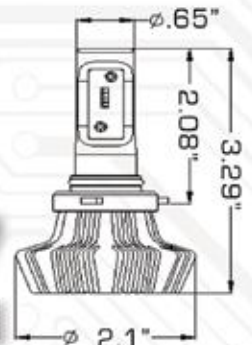

H4 LED HEADLIGHT BULBS

Part# 5231

H13 LED HEADLIGHT BULBS

Part# 5236

H16 LED HEADLIGHT BULBS

Part# 5237

9012 LED HEADLIGHT BULBS

Part# 5242