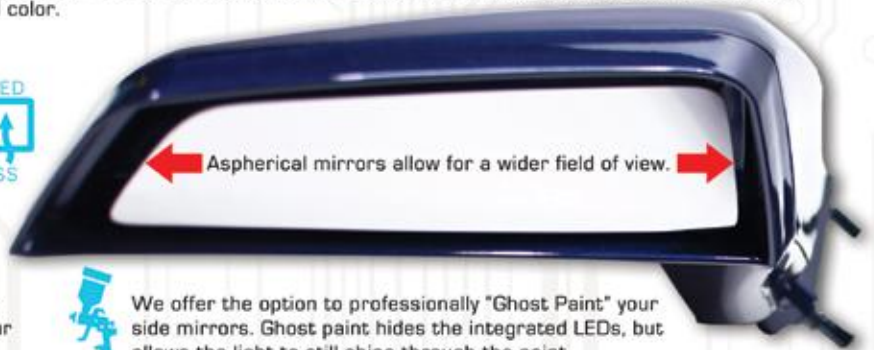

CONCEPT SMD SIDEMIRRORS

Full functioning integrated amber LED's can be used as parking lights and turn signals. Inside components allow for full control over power mirror adjusters.

5TH GEN CAMARO CONCEPT SIDE MIRRORS

Part# 2980

The ORACLE Camaro Concept Side Mirror takes the design from the 2009 Camaro Concept Car. The design is sleeker for a more aerodynamic look. The integrated LED's inside the mirrors can be used as both turn signals and parking lights. An aspherical mirror is added for a wider field of view, so no visibility is compromised. These are plug & play design and hook right up to the factory harness to allow for full control over the mirror adjusters. The mirrors can be custom painted to match any factory GM color.

- Modeled after the Camaro Concept Car
- Aerodynamic Sleek Design
- Integrated LED Marker Lights
- Aspherical Mirror Glass
- Fits 2010-2014 Camaro Models
- Total 2 PCS- Driver & Passenger
- Connects to Factory Harness
- 2 Year Warranty

We offer the option to professionally "Ghost Paint" your side mirrors. Ghost paint hides the integrated LEDs, but allows the light to still shine through the paint.

Dual Intensity allows the integrated LEDs to act as a supplement turn signal for your vehicle, when your turn indicators are activated.

NEW PRODUCT

CORVETTE C6 CONCEPT SIDE MIRRORS

Part# 3901 [With Sirius XM] Part# 3902

The design is sleeker for a more aerodynamic look. The integrated LED's inside the mirrors can be used as both turn signals and parking lights. An aspherical mirror is added for a wider field of view, so no visibility is compromised. These are plug & play design and hook right up to the factory harness to allow for full control over the mirror adjusters. The mirrors can be custom painted to match any factory GM color.