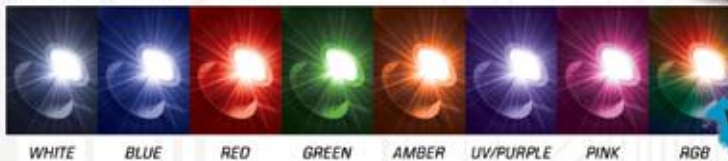

AVAILABLE COLORS