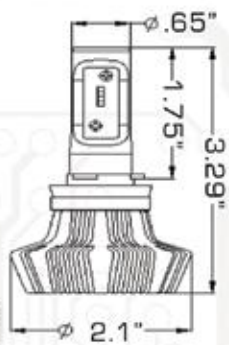

H16 LED HEADLIGHT BULBS

Part# 5237