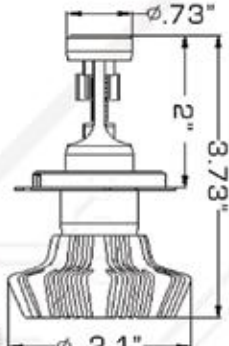

ADJUSTABLE HEAT SINK ALLOWS FOR HEADLIGHT CLEARANCE ISSUES

PHILIPS LUXEON ZES LED CHIPS OFFER 150% MORE BRIGHTNESS & 4,000+ LUMEN OUTPUT

H8 LED HEADLIGHT BULBS

Part# 5233

H10 LED HEADLIGHT BULBS

Part# 5234