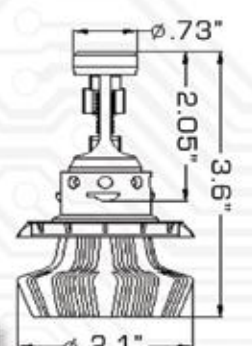

H13 LED HEADLIGHT BULBS

Part# 5236