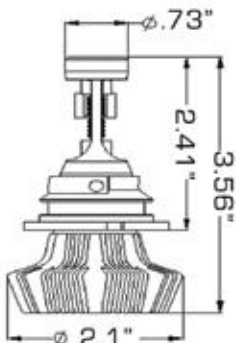

H7 LED HEADLIGHT BULBS

Part# 5232