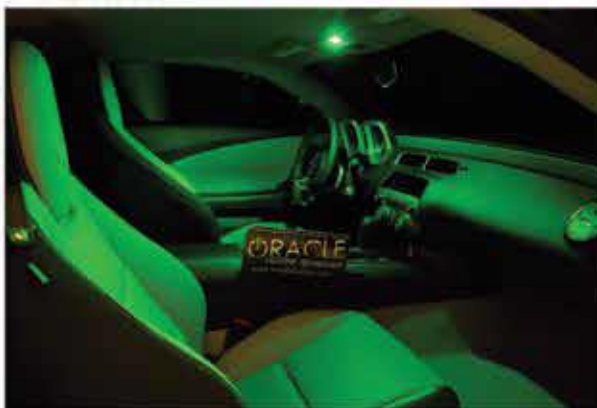

PSX24W/2504 LED HEADLIGHT BULBS

Part# 5245

5202 LED HEADLIGHT BULBS

Part# 5244

INTERIOR LED REPLACEMENTS

ORACLE Interior LED Replacement Bulbs are designed with quality and ease-of-use in mind. We maintain the factory bulb specifications so that we can ensure that the LED bulb installs as easy as the factory bulb that you remove. Our wallet-friendly 1-Chip LEDs are great for projects with a small budget while our 3-Chip LEDs blow away any competitor in terms of quality and brightness. Our Dual-Polarity IC ensures the LEDs will work regardless of the direction of placement.