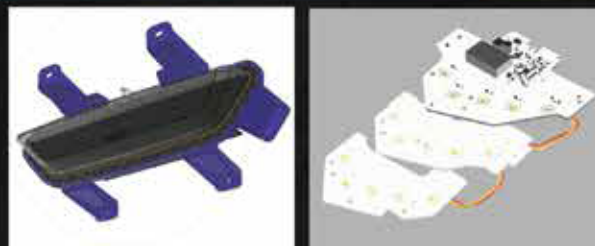

EXAMPLES OF OEM DESIGN CAPABILITIES

- PCB Design / Layout / Assembly
- Injection Molded Parts Design
- LED Diffuser Design and Integration
- Light focusing lens Design and Testing
- Environmental Testing
- LED Driver Design and Integration
- Cable Assembly Design
- Lighting Controller Development