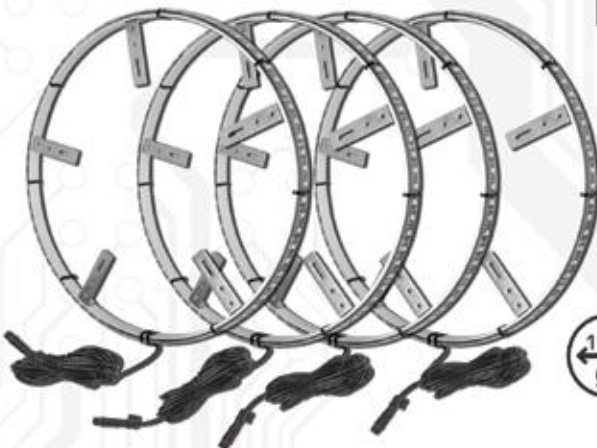

UNIVERSAL FORD EMBLEM

Part# 3097

SINGLE INTENSITY COLORS

LED ILLUMINATED WHEEL RINGS

ORACLE Lighting illuminated LED wheel rings are an easy and effective way to light up your truck's wheels and suspension! This head-turning lighting product consists of a set of [4] LED illuminated aluminum rings which install around the brake rotor and attaches to the brake dust shield. These can also be mounted to older vehicles with drum brakes. The effect is a large ring of light which accents custom wheels and stands out at events. Oversized 16.5" diameter is the largest on the market and fits oversized brakes. Each ring is equipped with super-bright 2835 LEDs which outshine any competitors.

LED ILLUMINATED WHEEL RINGS

Part# 4215

- Universal Vehicle Fitment
- LED Ring diameter: 16.5"
- Mounts to Brake Dust Shield
- Operating Voltage: 12V DC
- Super Bright 2835 LEDs
- Easy wiring Hub Included
- All Hardware Included
- 1 Year Warranty