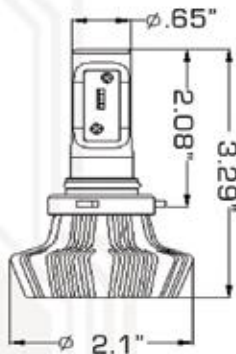

H11 LED HEADLIGHT BULBS

Part# 5235