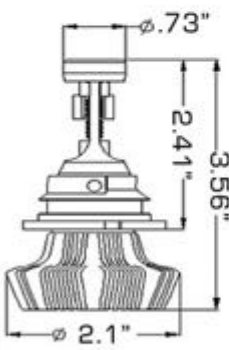

H7 LED HEADLIGHT BULBS

Part# 5232