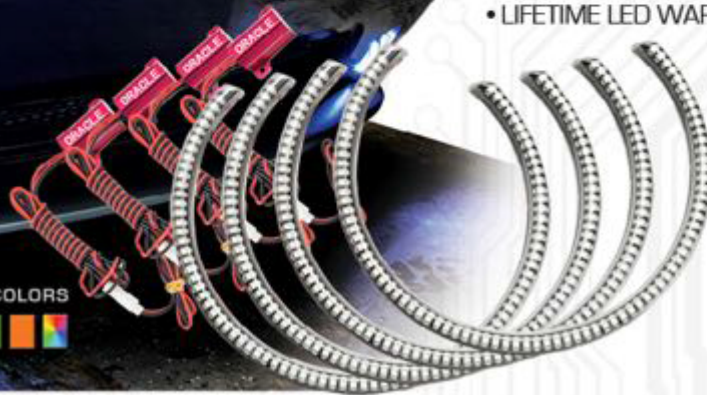

NOW INCLUDES FREE ADHESION PROMOTER

**1997-2006 JEEP WRANGLER  
PART # 3947**  
**2007-2017 JEEP WRANGLER  
PART # 3943**

- Direct to Lens Surface Mounting
- Quick Connect Wiring Adapters
- Wide Voltage External LED Drivers
- IP67 Waterproof Rating
- Genuine 3M VHB Adhesive Backing
- Easy Install- No Cutting /No Baking!
- LIFETIME LED WARRANTY