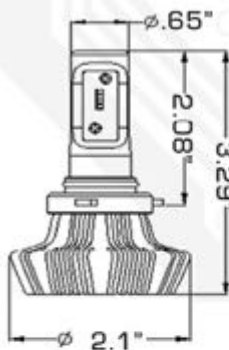

ADJUSTABLE HEAT SINK ALLOWS  
FOR HEADLIGHT CLEARANCE  
ISSUES

**9005 LED HEADLIGHT BULBS**

Part# 5239

**H11 LED HEADLIGHT BULBS**

Part# 5235

**9006 LED HEADLIGHT BULBS**

Part# 5240

**9004 LED HEADLIGHT BULBS**