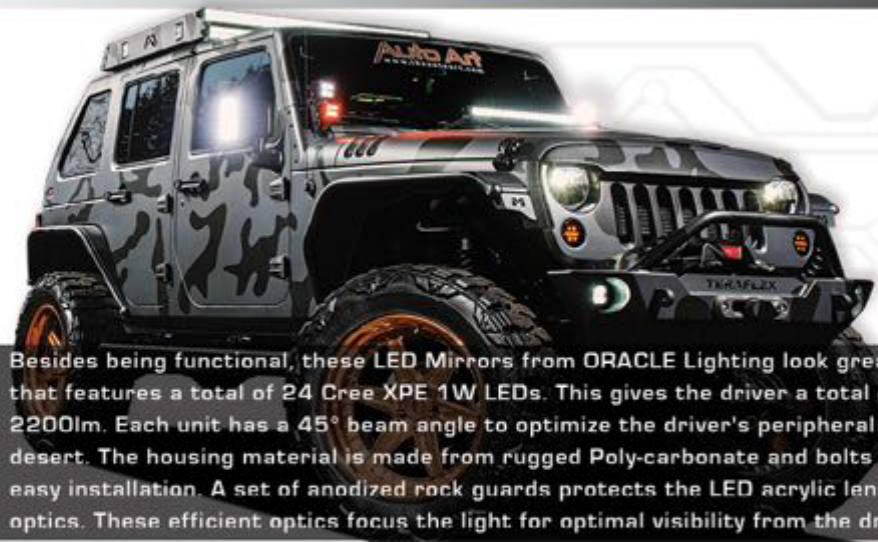

Besides being functional, these LED Mirrors from ORACLE Lighting look as well! The LED light bar is a custom design that features a total of 24 Cree XPE 1W LEDs. This gives the driver a total of 24W of LED power producing approximately 2200lm. Each unit has a 45° beam angle to optimize the driver's peripheral visibility, whether riding on the trail or in the desert. The housing material is made from rugged Poly-carbonate and bolts onto the vehicle using the factory mounts for easy installation. A set of anodized rock guards protects the LED acrylic lenses, which also houses the DBM Reflex LED optics. These efficient optics focus the light for optimal visibility from the driver seat position.

2015-2018 FORD F150 LED OFF-ROAD MIRROR ATTACHMENTS

These new F150 Mirrors fit all 2015-2018 models including the Raptor (excludes F150 with towing mirror option). Can be wired into the factory auxiliary LED mirror lights for easy installation.

Part# 5816

Technology:	24X 1W CREE LEDs
Lumens:	2,200 lm
Beam Angle:	45°
Mounts:	Uses Factory Mounts
Color Temperature:	6000K
Amp Draw:	2 Amp
Warranty:	2 Year

JEEP WRANGLER JK LED OFF-ROAD MIRROR ATTACHMENTS

All new Jeep Wrangler JK Mirror Inserts for the Off-Road enthusiast. These mirrors attachments feature integrated LEDs for increased peripheral visibility. Attaches directly to factory mirrors.

Part# 5751

Technology:	24X 1W CREE LEDs
Lumens:	2,200 lm
Beam Angle:	45°
Mounts:	Uses Factory Mounts
Color Temperature:	6000K
Amp Draw:	2 Amp
Warranty:	2 Year

2009-2014 FORD F150 LED OFF-ROAD MIRROR ATTACHMENTS

These LED F150 Mirrors fit all 2009-2014 models including the Raptor (excludes F150 with towing mirror option). The ORACLE mirrors feature integrated LEDs for increased peripheral visibility.

Part# 5752