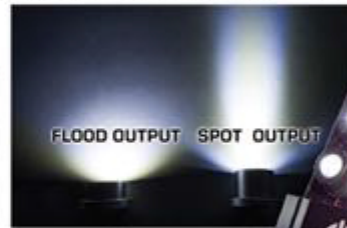

LED FLOOD LIGHT PODS

The ORACLE LED Flood Light Pods are an excellent light source for illuminating any detail of your custom project. You can use these as Trunk Lights, Amp Lighting, Under Hood Accent Lighting, or even Underbody Lighting! The solid aluminum housing contains a Super-Bright 1 Watt LED with a wide 120 degree output.

Part# 3206

Light Output:	120° Wide
LED:	High Powered 1W Cree
Install:	3M Backing
Input:	12V Powered
Warranty:	Lifetime
Dimensions:	1.57" X 1.57" X .78"