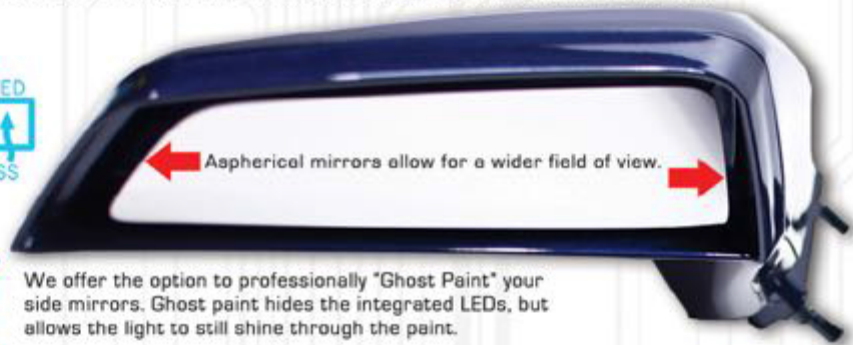

Aspherical mirrors allow for a wider field of view.

Dual Intensity allows the integrated LEDs to act as a supplement turn signal for your vehicle, when your turn indicators are activated.

We offer the option to professionally "Ghost Paint" your side mirrors. Ghost paint hides the integrated LEDs, but allows the light to still shine through the paint.