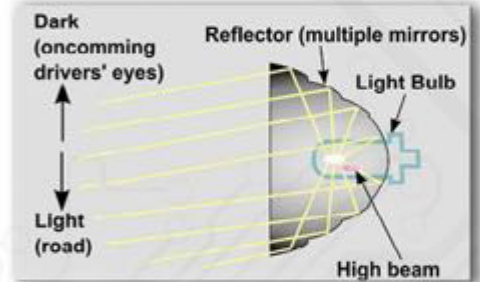

The main complaint about HID's is that they blind other drivers. Well, if your lights are blinding people that means that the illumination is not on the road where it needs to be. The reason that many other aftermarket HID bulbs blind other drivers is because of inaccurate bulb geometry.

Factory headlights are designed so that the light hits the mirrored facets at certain angles to accurately project light onto the road. Other aftermarket HID bulbs commonly use a generic bulb that is re-based to fit different types of sockets and therefore does not project light accurately.

ORACLE bulbs are engineered to replicate the effects of the factory bulb and maintain accurate bulb geometry which puts light on the road instead of into oncoming traffic.