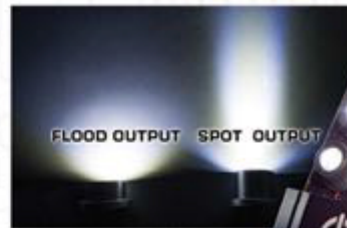

LED SPOT LIGHT PODS

The ORACLE LED Spot Light Pods are an excellent light source for illuminating any detail of your custom project. You can use these as Trunk Lights, Amp Lighting, Under Hood Accent Lighting, or even Underbody Lighting! The solid aluminum housing contains a Super-Bright 1 Watt LED with a condensed 30° output.

Part# 3207

Light Output:	30° Wide
LED:	High Powered 1W Cree
Install:	3M Backing
Input:	12V Powered
Warranty:	Lifetime
Dimensions:	1.57" X 1.57" X .78"