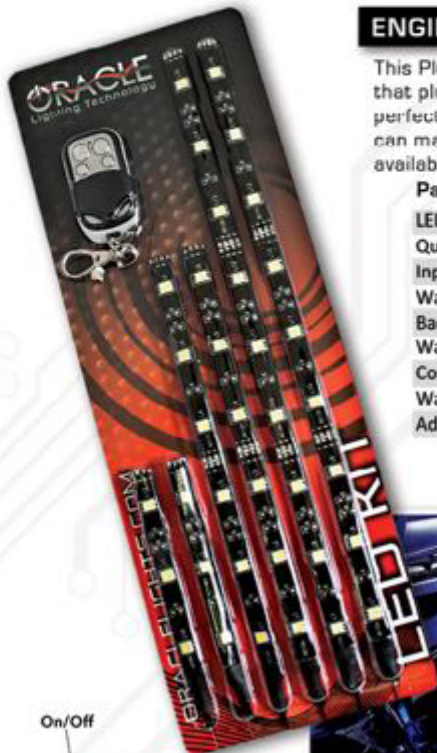

ENGINE BAY FLEXIBLE LED KITS

This Plug and Play LED kit from ORACLE Lighting features high powered 5050 SMD Flexible LED Strips that plug directly into a wireless Multifunction Controller. This kit includes everything you need and is perfect for illuminating engine bays or any other custom projects that you want to show off. The controller can make the LEDs Strobe, Pulse, Dim, and Breathe with the push of a button. All popular colors are available including ColorSHIFT®.

Part# 2704

LED Type:	5050 SMDs
Quantity:	2x12", 2x8", 2x4" Strips
Input:	Direct 12V Wiring
Wattage:	1.5W per Foot
Backing:	3M Adhesive
Waterproof Rating:	IP65
Controller:	Wireless RF Remote
Warranty:	1 Year
Advantage:	Plug & Play Connectors

AVAILABLE COLORS