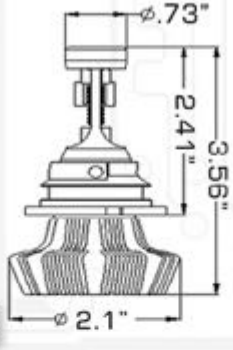

9007 LED HEADLIGHT BULBS

Part# 5241