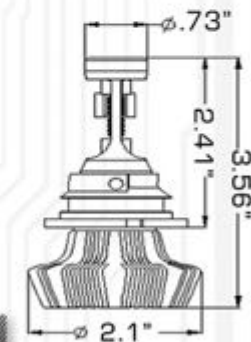

5202 LED HEADLIGHT BULBS

Part# 5244