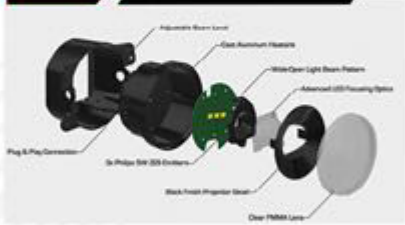

1. **HIGH BEAM LED EMITTER SPECS**
2. ADDITIONAL 1,800 LUMENS LIGHT OUTPUT
   - 8 PHILLIPS 2835™ 5W LEDs
   - HORIZONTAL AND VERTICAL ADJUSTABILITY
   - DESIGNED EXCLUSIVELY FOR VECTOR™ GRILL
   - ADVANCED OPTICS DESIGN FOR OPTIMAL VISIBILITY
   - FULL BEAM HIGH OUTPUT DESIGN
   - EASY "PLUG AND PLAY" DIY INSTALLATION