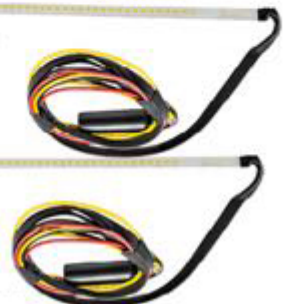

16" PLASMA DRL STRIP
PART # 4509-023

8" PLASMA DRL STRIP
PART # 4510-023