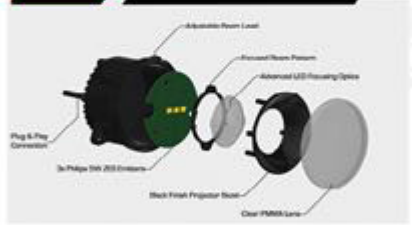

1. **DRIVING BEAM LED EMITTER SPECS**
2. TOTAL 4,000 LUMENS LIGHT OUTPUT
   - 24 PHILLIPS 2835™ 5W LEDs
   - HORIZONTAL AND VERTICAL ADJUSTABILITY
   - DESIGNED EXCLUSIVELY FOR VECTOR™ GRILL
   - ADVANCED OPTICS DESIGN FOR OPTIMAL VISIBILITY
   - PRECISION BEAM "NO GLARE" OUTPUT DESIGN
   - EASY "PLUG AND PLAY" DIY INSTALLATION