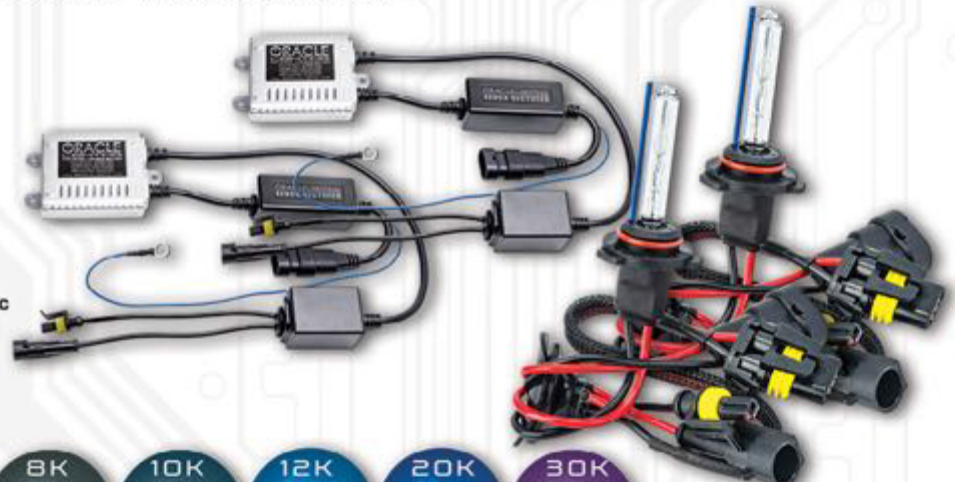

HID KITS INCLUDE:

- (2) ORACLE Xenon HID Bulbs
- (2) Digital Xenon HID CANBUS Ballasts
- Optional "Plug and Play" Wiring Harness
- Written Instructions and Diagram
- Brackets, Extra Fuses, Connectors
- Metal Alloy Carrying Case

In today's vehicles, there are several Electronic Control Units used to control and monitor the many subsystems. Our CAN BUS Ballasts will communicate with your vehicle allowing the HID bulbs to operate properly.