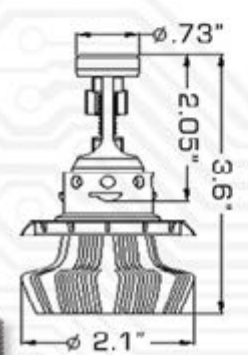

Part# 5234

H4 LED HEADLIGHT BULBS

Part# 5231

H13 LED HEADLIGHT BULBS

Part# 5236

H16 LED HEADLIGHT BULBS

Part# 5237

9012 LED HEADLIGHT BULBS