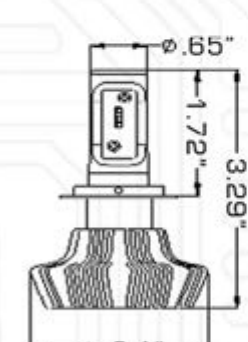

Part# 5233

Part# 5234

Part# 5231

Part# 5236

Part# 5237

Part# 5242

Part# 5243

Part# 5244