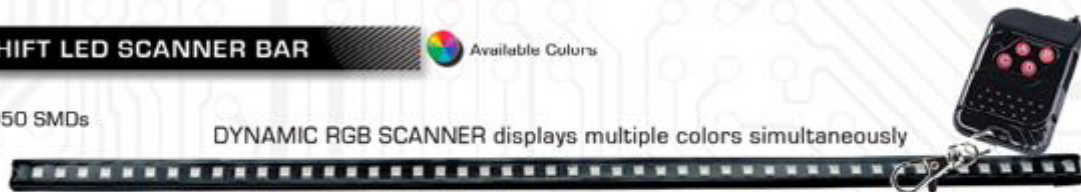

22" V2 DYNAMIC COLORSHIFT LED SCANNER BAR

Part# 2042

- 48 ColorSHIFT® Super Bright 5050 SMDs
- Dynamic Color Mixing Displays
- Easy 2 Wire + and - Installation
- Includes Wireless Controller
- 22" Overall Length
- 1 Year Warranty

DYNAMIC RGB SCANNER displays multiple colors simultaneously