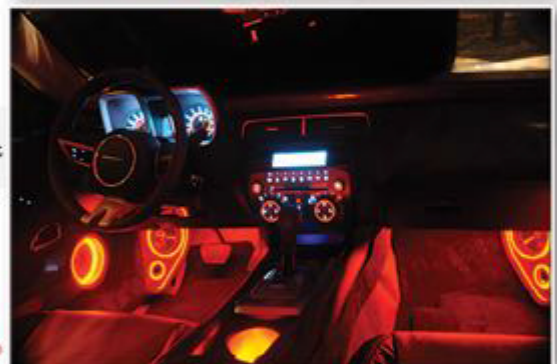

PART#	DESCRIPTION	AVAILABLE COLORS	WATERPROOF RATING	LIGHT EMITTING PROFILE	WARRANTY
3801	Side Firing Flexible LED Strip		IP65	Parallel to Mounting Surface	Lifetime
3802	Interior Flexible LED Strip		IP63	Perpendicular Mounting Surface	Lifetime