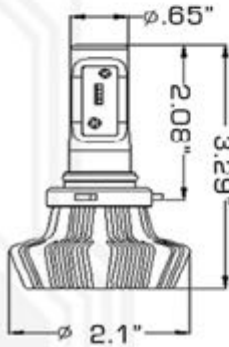

H11 LED HEADLIGHT BULBS

Part# 5235