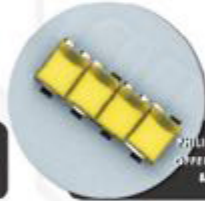

FULLY ADJUSTABLE CHUCK  
ANGLE ALLOWS FOR PRECISE  
HEADLIGHT FITMENT

PHILIPS LUXEON ZES LED CHIPS  
OFFER 150% MORE BRIGHTNESS  
& 4,000 LUMEN OUTPUT

OVERALL SMALLER LED  
DRIVER DESIGNED FOR  
EASIER INSTALLATION