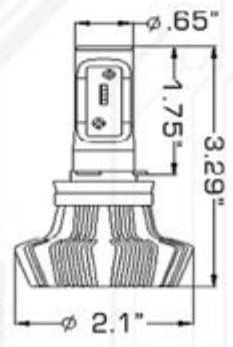

ADJUSTABLE HEAT SINK ALLOWS  
FOR HEADLIGHT CLEARANCE  
ISSUES

**9005 LED HEADLIGHT BULBS**

Part# 5239

**H11 LED HEADLIGHT BULBS**

Part# 5235

**9006 LED HEADLIGHT BULBS**

Part# 5240

**9004 LED HEADLIGHT BULBS**