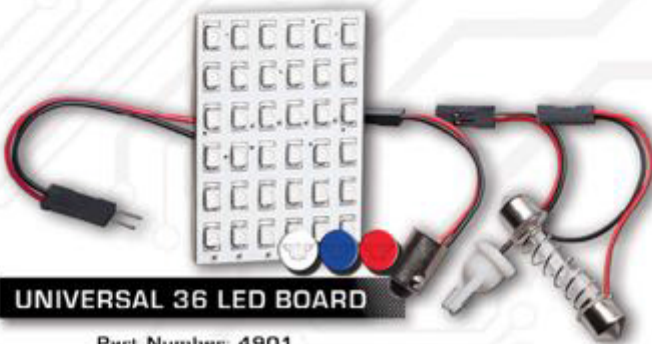

**T10 3W CREE LED**

Part Number: 5211

**T10 5 LED 1 CHIP**

Part Number: 4802

**T10 4 LED FLANK**

Part Number: 4805

**T10 9 LED 3 CHIP**

Part Number: 4804