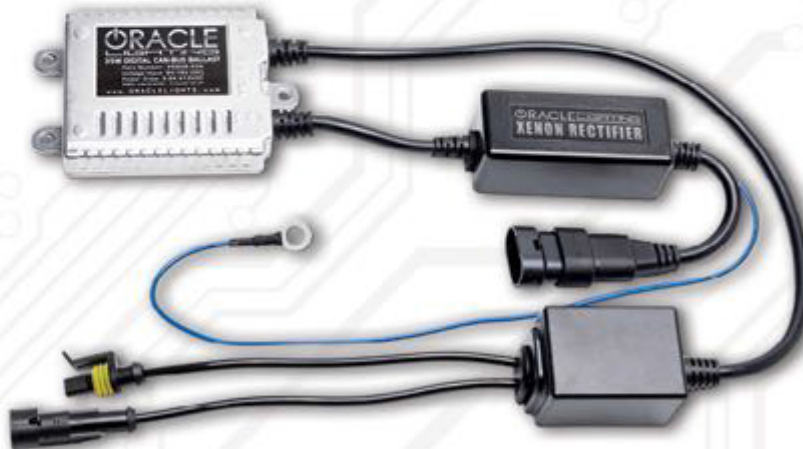

ORACLE AC Ballasts convert the incoming 12V DC power into High Voltage AC Power that ignites and maintains a smooth and consistent stream of energy to the bulb. Our Alternating Current (AC) ballasts are more stable, have a faster start-up, and prolong the bulb's life.

35W CANBUS HID BALLAST

Part# 5906

The key component of all HID ballasts is the "controller" which controls all functions from the initial ignition to continually ensuring the xenon gas inside the bulb stays ignited. The quality of every ballast starts with the controller inside.

Our new 35W CANbus Ballast contains an ASIC chip controller.

The ASIC chip and integrated decoder circuit make this ballast compatible with any vehicle and can fix most of HID installing issues such as fault indicator lights, and bulbs flicking during operation. This special processor is made with powerful components of real-time lamp-monitoring & power compensation with full-time ballast protection circuitry.

Fits: 9003, 9004, 9005, 9006, 9007, 9008, H1, H3, H4, H7, H8, H9, H10, H11, H13