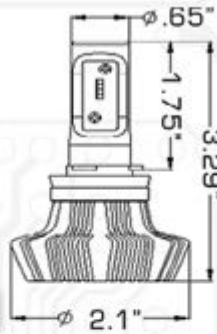

Part# 5234

H4 LED HEADLIGHT BULBS

Part# 5231

H13 LED HEADLIGHT BULBS

Part# 5236

H16 LED HEADLIGHT BULBS

Part# 5237

9012 LED HEADLIGHT BULBS