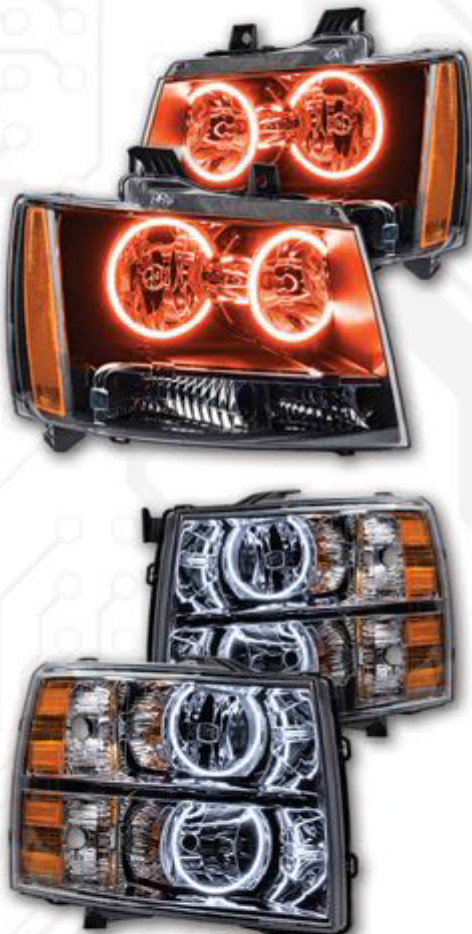

Pre-Assembled headlights are great for customers that do not want to open their existing headlights to install a halo kit. These headlights come pre-assembled with ORACLE halos professionally installed. We offer these lights for almost every make and model and we are constantly adding new vehicles. Our Pre-Assembled Headlights have either Chrome or Black Headlight Housing depending on your choice. In addition to pre-assembled headlights we also offer matching halo fog-lights. Pair both of these items with an ORACLE wireless controller for a perfect lighting package.

ORACLE Pre-Installed Headlights are similar to stock Factory Lights, even meeting safety, durability and quality standards.

Package Contents: One Pair of Brand New OEM Factory style headlights with ORACLE Halo Rings Pre-installed.

These Pre-Assembled Headlights with the applicable safety and function requirements of U.S. Department of Transportation's Federal Motor Vehicle Safety Standard 108 (FMVSS) and SAE.

ORACLE Halo Rings are professionally installed in house by our own trained technicians.

we constantly update our pre-assembled headlight list.